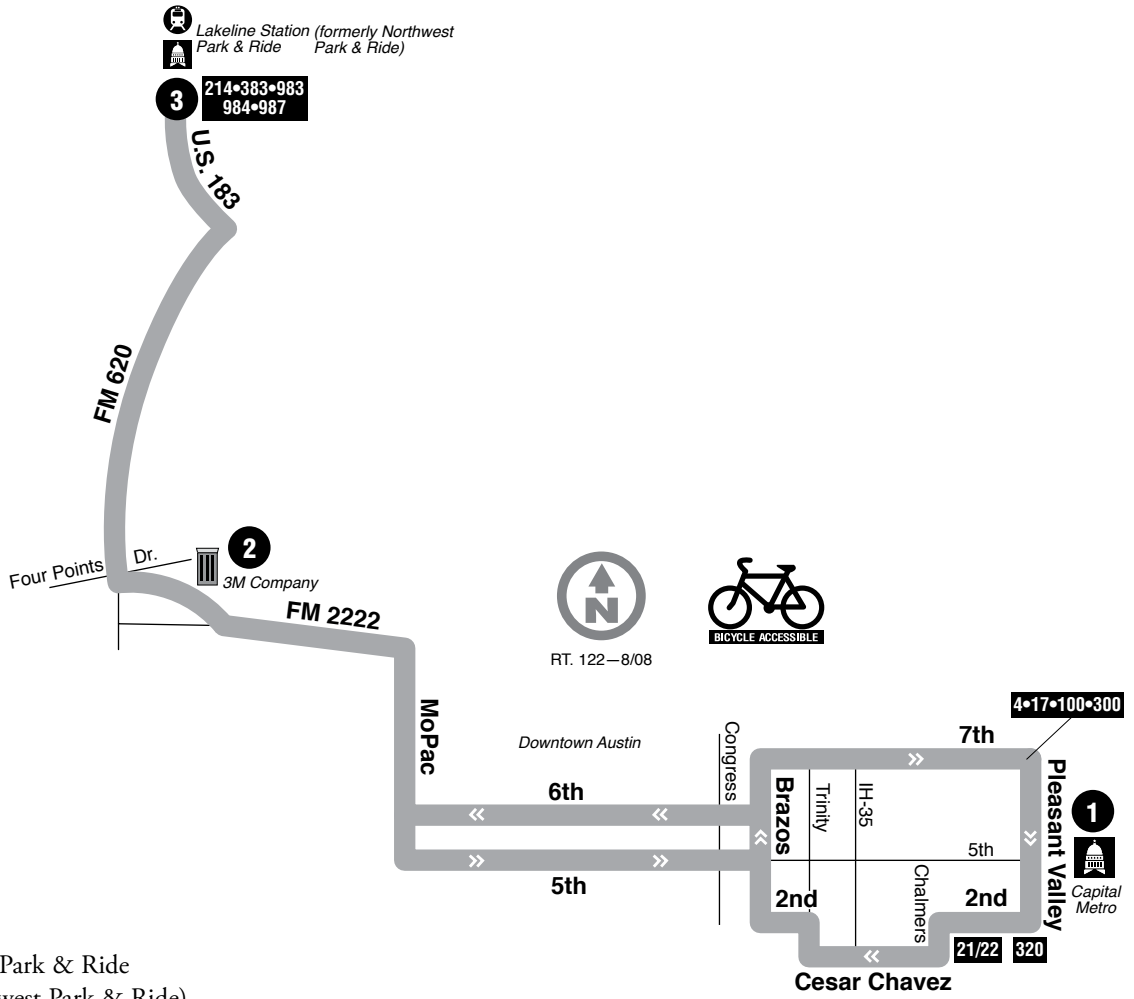

122

Four Points Limited

DESTINATIONS

- Capital Metro
- Downtown
- 3M
- Lakeline Station/Park & Ride
(Formerly Northwest Park & Ride)

122 WEEKDAYS/NORTHBOUND				122 WEEKDAYS/SOUTHBOUND			
1 CAPITAL METRO	2 3M COMPANY	3 NORTHWEST PARK & RIDE (LAKELINE STATION)	To Route/Garage	3 NORTHWEST PARK & RIDE (LAKELINE STATION)	2 3M COMPANY	1 CAPITAL METRO	To Route/Garage
6:08	6:45	7:03	984	5:11 6:10	5:36 6:28	6:23 7:08	G G
Morning				Afternoon			