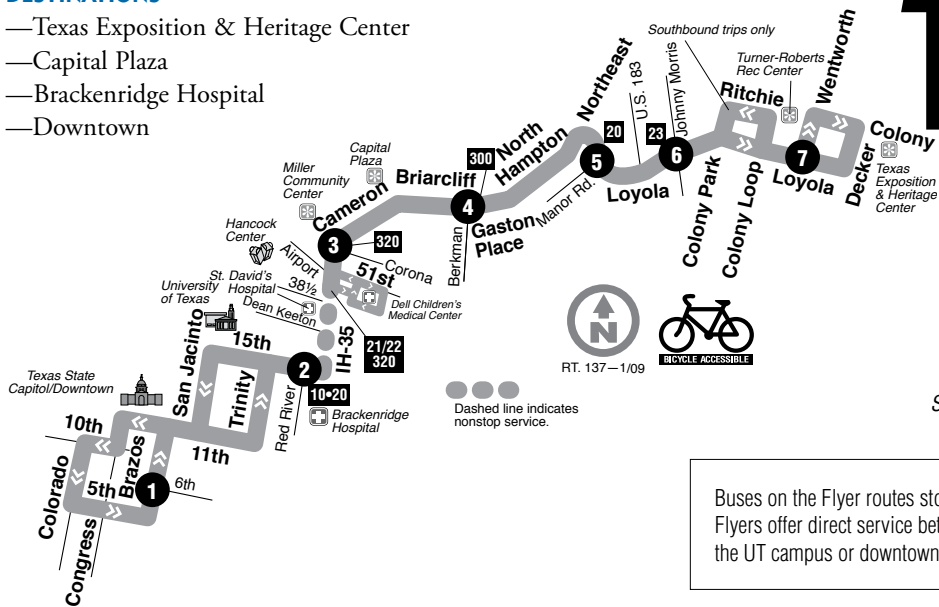

DESTINATIONS

- Texas Exposition & Heritage Center
- Capital Plaza
- Brackenridge Hospital
- Downtown

137

See page 34 for map legend.

Buses on the Flyer routes stop less often. Typically, Flyers offer direct service between neighborhoods and the UT campus or downtown Austin.

Colony Park Flyer

137 WEEKDAYS/SOUTHBOUND

WENTWORTH AT LOYOLA 7	LOYOLA AT JOHNNY MORRIS 6	LOYOLA AT MANOR 5	BRIARCLIFF AT BERKMAN 4	CAMERON AT CORONA 3	15TH AT RED RIVER 2	BRAZOS AT 6TH 1	To Route/Garage
5:52	6:02	6:07	6:15	6:20	6:27	6:37	37
6:24	6:34	6:39	6:47	6:52	6:59	7:09	37
6:42	6:53	7:00	7:09	7:15	7:23	7:34	37
7:28	7:39	7:46	7:55	8:01	8:09	8:20	G
7:58	8:09	8:16	8:25	8:31	8:39	8:50	G

Morning

137 WEEKDAYS/NORTHBOUND

BRAZOS AT 6TH 1	15TH AT RED RIVER 2	CAMERON AT CORONA 3	BRIARCLIFF AT BERKMAN 4	LOYOLA AT MANOR 5	WENTWORTH AT LOYOLA 7	To Route/Garage
4:00	4:07	4:19	4:23	4:31	4:42	37
4:35	4:42	4:54	4:58	5:06	5:17	37
5:10	5:17	5:29	5:33	5:41	5:52	G
5:45	5:52	6:04	6:08	6:16	6:27	G
6:20	6:27	6:39	6:43	6:51	7:02	G

GO LINE 474.1200 | capmetro.org