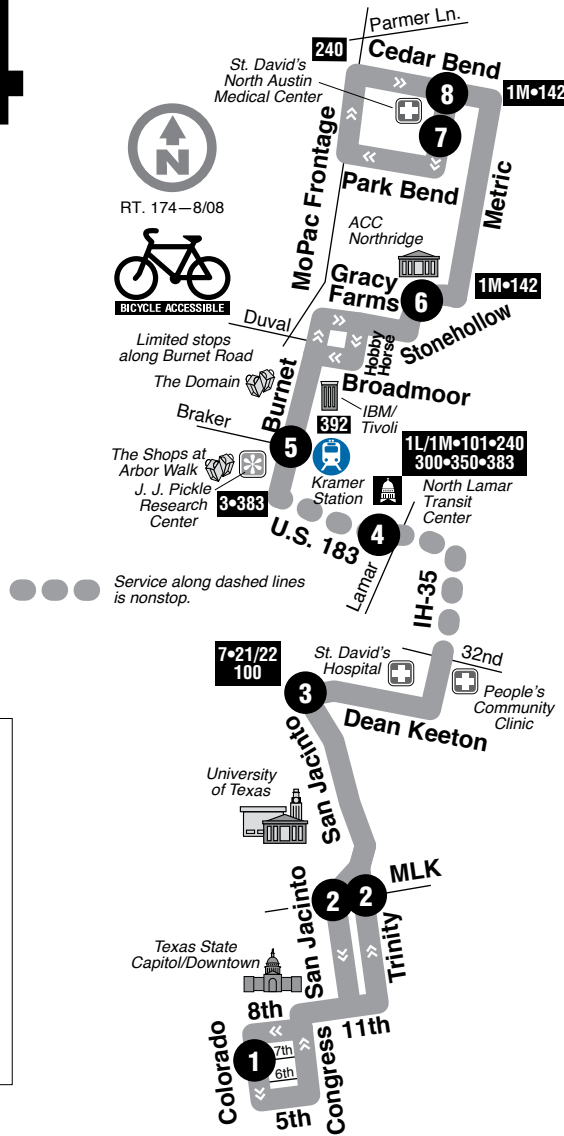

### Notes:

Buses on Limited routes stop less often. Typically, Flyers offer direct service between neighborhoods and the UT campus or downtown Austin.

After serving the North Austin Medical Center, buses proceed to a layover point outside property along Cedar Bend.

Middy trips operate only between North Austin Medical Center and North Lamar Transit Center.

### DESTINATIONS

- St. David's North Austin Medical Center
- ACC Northridge
- IBM
- The Domain
- Kramer Station
- The Shops at Arbor Walk
- J. J. Pickle Research Center
- North Lamar Transit Center
- St. David's Hospital
- University of Texas
- Texas State Capitol/Downtown

### 174 WEEKDAYS / NORTHBOUND