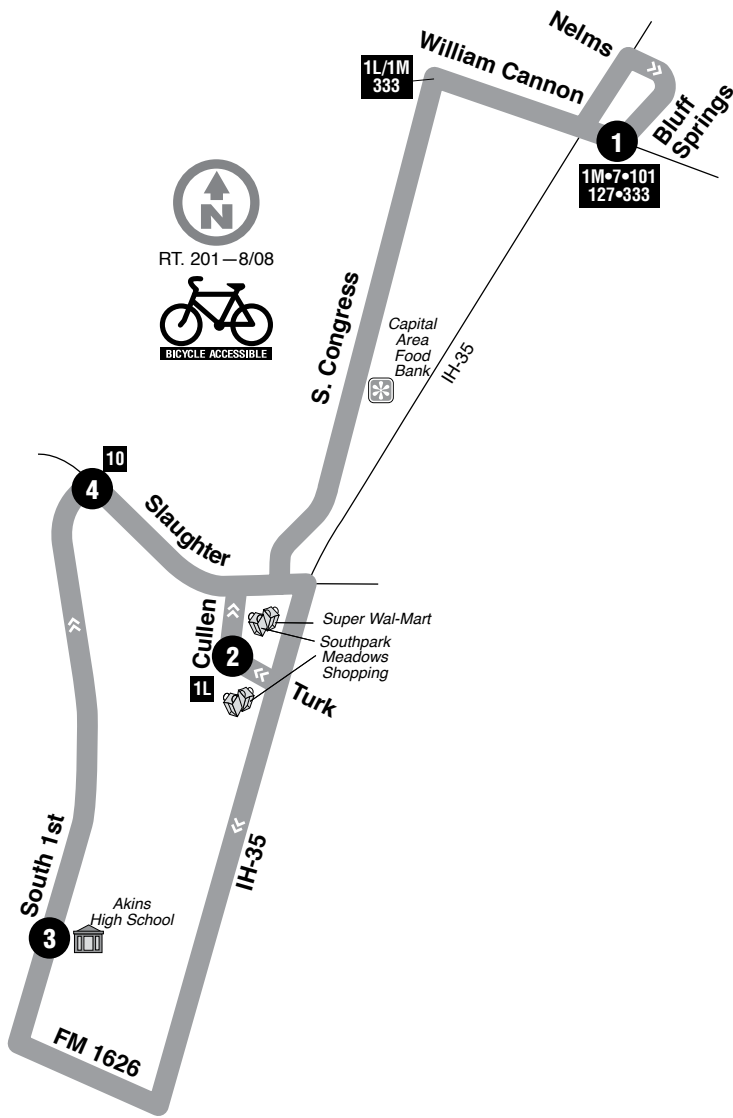

201

Southpark Meadows

DESTINATIONS

- Capital Area Food Bank
- Super Wal-Mart
- Southpark Meadows Shopping Center
- Akins High School

See page 34 for map legend.

201 WEEKDAYS / SOUTHBOUND				201 WEEKDAYS / NORTHBOUND			
1 WM. CANNON AT BLUFF SPRINGS	2 TURK AT CULLEN (SOUTHPARK MEADOWS)	3 AKINS HIGH SCHOOL	To Route/Garage	3 AKINS HIGH SCHOOL	4 SOUTH 1ST AT SLAUGHTER	1 WM. CANNON AT BLUFF SPRINGS	To Route/Garage
6:27	6:35	6:45		6:48	6:53	7:04	
7:07	7:15	7:25		7:28	7:33	7:44	
7:47	7:55	8:05		8:08	8:13	8:24	
8:27	8:35	8:45		8:48	8:53	9:04	
9:20	9:28	9:38		9:41	9:46	9:57	
10:00	10:08	10:18		10:21	10:26	10:37	
10:40	10:48	10:58		11:01	11:06	11:17	
11:20	11:28	11:38		11:41	11:46	11:57	
12:00	12:08	12:18		12:21	12:26	12:37	
12:40	12:48	12:58		1:01	1:06	1:17	
1:20	1:28	1:38		1:41	1:46	1:57	
2:00	2:08	2:18		2:21	2:26	2:37	
2:40	2:48	2:58		3:01	3:06	3:17	
3:20	3:28	3:38		3:41	3:46	3:57	
4:00	4:08	4:18		4:30	4:35	4:46	
4:49	4:57	5:07		5:10	5:15	5:26	
5:29	5:37	5:47		5:50	5:55	6:06	
6:09	6:17	6:27		6:30	6:35	6:46	
6:49	6:57	7:07		7:10	7:15	7:26	
7:29	7:37	7:47		7:50	7:55	8:06	
8:09	8:17	8:27		8:30	8:35	8:46	G

201 SATURDAYS / SOUTHBOUND

1 WM. CANNON AT BLUFF SPRINGS	2 TURK AT CULLEN (SOUTH PARK MEADOWS)	3 AKINS HIGH SCHOOL	To Route/Garage
7:40	7:48	7:58	
8:20	8:28	8:38	
9:00	9:08	9:18	
9:40	9:48	9:58	
10:20	10:28	10:38	
11:00	11:08	11:18	
11:40	11:48	11:58	
12:20	12:28	12:38	
1:00	1:08	—	
1:30	1:38	—	
2:00	2:08	—	
2:30	2:38	—	
3:00	3:08	—	
3:30	3:38	—	
4:00	4:08	—	
4:30	4:38	—	
5:00	5:08	—	
5:30	5:38	—	
6:00	6:08	—	
6:30	6:38	—	
7:00	7:08	—	