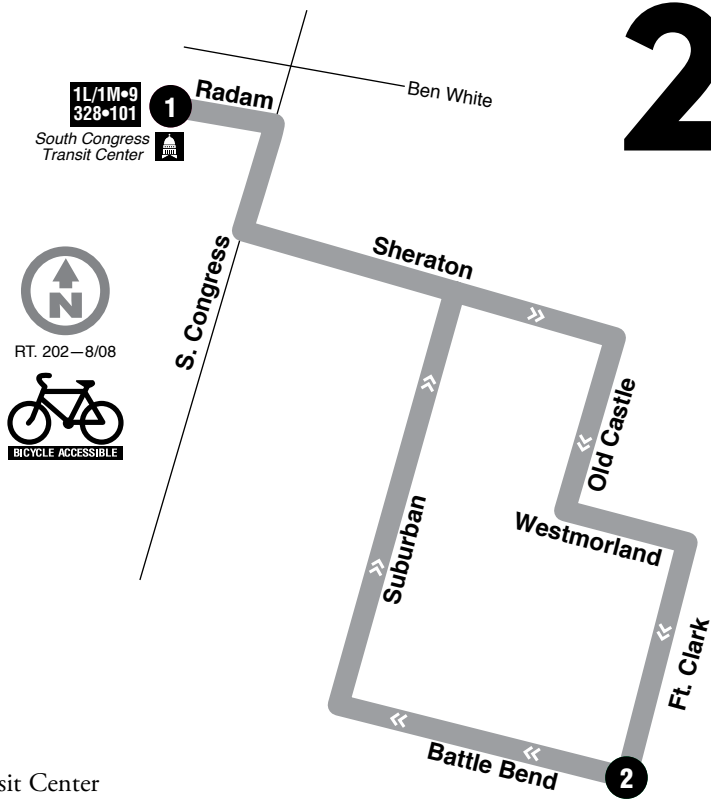

202

Battle Bend

DESTINATIONS

—South Congress Transit Center

202 WEEKDAYS/NORTHBOUND			202 WEEKDAYS/SOUTHBOUND		
FORT CLARK AT BATTLE BEND 2	SOUTH CONGRESS TRANSIT CENTER BAY G 1	To Route/Garage	SOUTH CONGRESS TRANSIT CENTER BAY G 1	FORT CLARK AT BATTLE BEND 2	To Route/Garage
6:20 a.m.	6:30 a.m.		6:10 a.m.	6:20 a.m.	
6:50	7:00		6:40	6:50	
7:20	7:30		7:10	7:20	
7:50	8:00		7:40	7:50	
8:15	8:25	G	8:05	8:15	
4:20 p.m.	4:30 p.m.		4:10 p.m.	4:20	
4:50	5:00		4:40	4:50	
5:20	5:30		5:10	5:20 p.m.	
5:50	6:00		5:40	5:50	
			6:10	6:20	G