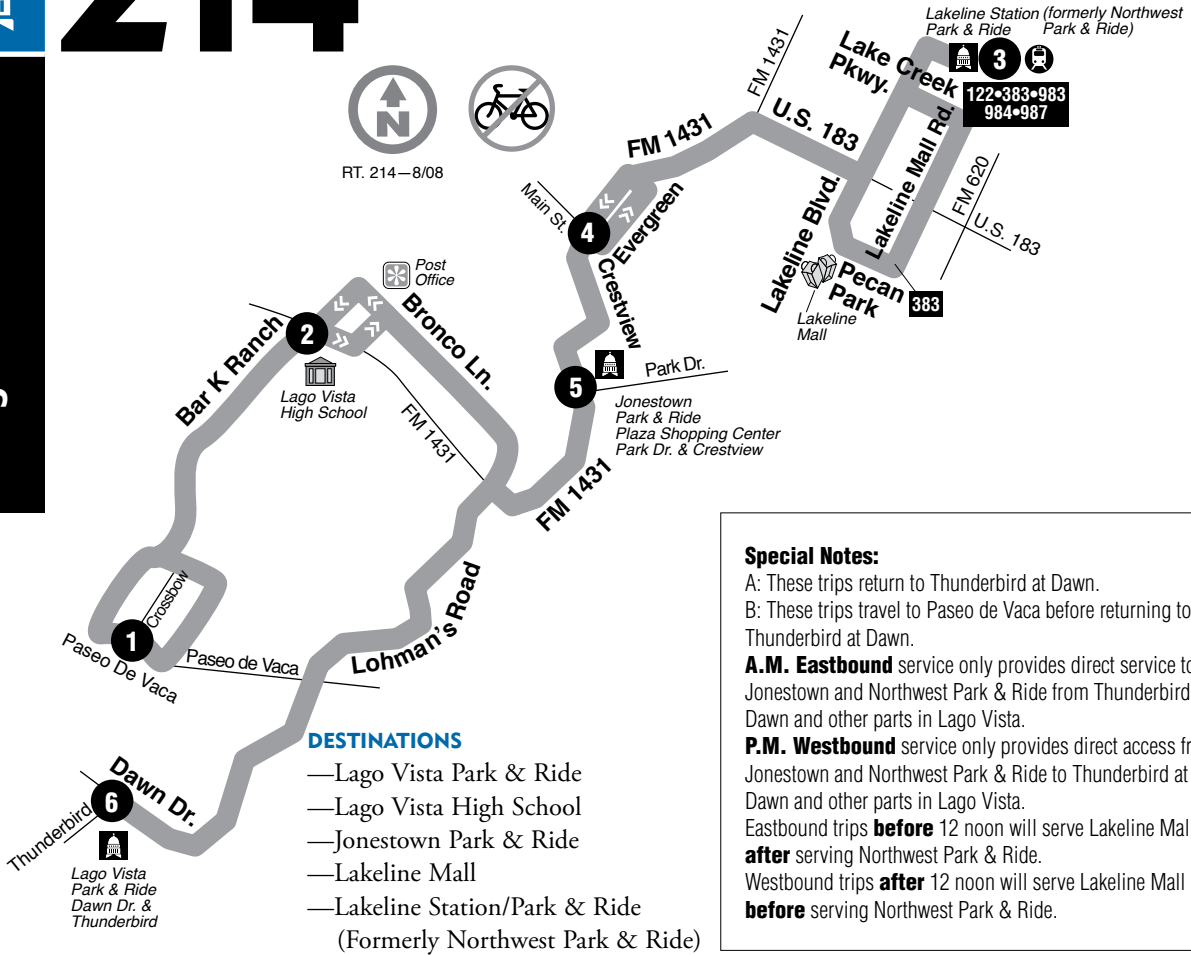

214

See page 34 for map legend.

Lago Vista Feeder

RT. 214—8/08

DESTINATIONS

- Lago Vista Park & Ride
- Lago Vista High School
- Jonestown Park & Ride
- Lakeline Mall
- Lakeline Station/Park & Ride (Formerly Northwest Park & Ride)

Special Notes:

- A: These trips return to Thunderbird at Dawn.
- B: These trips travel to Paseo de Vaca before returning to Thunderbird at Dawn.
- A.M. Eastbound** service only provides direct service to Jonestown and Northwest Park & Ride from Thunderbird at Dawn and other parts in Lago Vista.
- P.M. Westbound** service only provides direct access from Jonestown and Northwest Park & Ride to Thunderbird at Dawn and other parts in Lago Vista.
- Eastbound trips **before** 12 noon will serve Lakeline Mall **after** serving Northwest Park & Ride.
- Westbound trips **after** 12 noon will serve Lakeline Mall **before** serving Northwest Park & Ride.

LVF WEEKDAYS / WESTBOUND

NORTHWEST PARK & RIDE/ LAKELINE STATION. 3	MAIN ST. AT FM 1431 4	PARK AT CRESTVIEW 5	LAGO VISTA HIGH SCHOOL 2	PASEO DE VACA AT CROSSBOW 1	LAGO VISTA HIGH SCHOOL 2	THUNDERBIRD AT DAWN 6	To Route/Garage Special Note
6:05	6:28	6:33	6:42	6:46	6:51	6:58	
7:10	7:33	7:38	7:47	7:51	7:56	8:03	
8:02	8:25	8:30	8:39	8:43	8:48	8:55	
8:49	9:11	9:16	9:25	9:29	9:34	9:41	
9:41	10:03	10:08	10:17	10:21	10:26	10:33	
10:26	10:48	10:53	11:02	11:06	11:11	11:18	
11:25	11:47	11:52	12:01	12:05	12:10	12:17	
12:07	12:30	12:35	—	—	—	12:47	B
—	—	—	—	12:58	1:03	1:10	
1:00	1:28	1:33	—	—	—	1:45	B
—	—	—	—	1:56	2:01	2:08	
2:01	2:29	2:34	—	—	—	2:46	
2:49	3:12	3:17	—	—	—	3:29	
3:45	4:08	4:13	—	—	—	4:25	
4:45	5:08	5:13	—	—	—	5:25	
5:43	6:06	6:11	—	—	—	6:23	
6:25	6:48	6:53	—	—	—	7:05	
7:20	7:43	7:48	—	—	—	8:00	B
—	—	—	—	8:13	8:18	8:25	
8:05	8:28	8:33	—	—	—	8:45	G
—	—	—	—	8:38	8:43	8:50	G