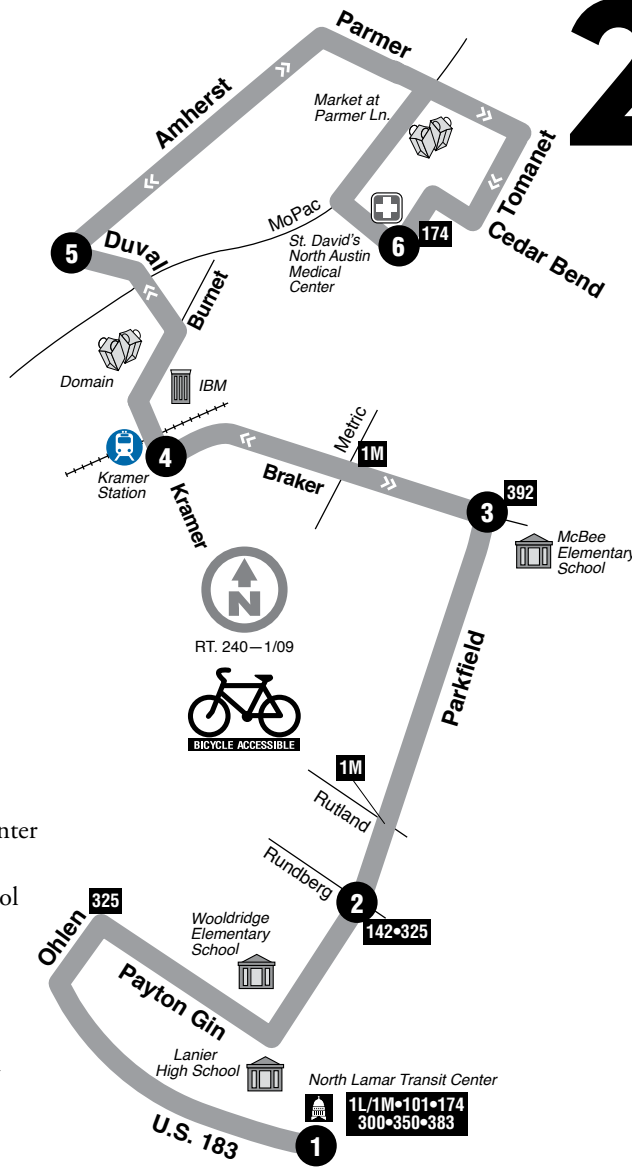

240

Parkfield

DESTINATIONS

- North Lamar Transit Center
- Lanier High School
- McBee Elementary School
- ACC Northridge
- IBM
- Kramer Station
- The Domain
- St. David's North Austin Medical Center
- Market at Parmer Lane

240 WEEKDAYS / NORTHBOUND						240 WEEKDAYS / SOUTHBOUND					
1	2	3	4	5	6	6	5	4	3	2	1
N. LAMAR TRANSIT CTR.	PARKFIELD AT RUNDBERG	PARKFIELD AT BRAKER	KRAMER STATION	AMHERST AT DUVAL	NORTH AUSTIN MEDICAL CTR.	NORTH AUSTIN MEDICAL CTR.	AMHERST AT DUVAL	KRAMER STATION	PARKFIELD AT BRAKER	PARKFIELD AT RUNDBERG	N. LAMAR TRANSIT CTR.
6:00	6:07	6:14	6:18	6:27	6:35	5:15	5:23	5:32	5:36	5:42	5:52
6:40	6:48	6:56	7:00	7:10	7:19	5:51	6:00	6:10	6:14	6:21	6:32
7:25	7:33	7:41	7:45	7:55	8:04	6:37	6:46	6:56	7:00	7:07	7:18
8:10	8:18	8:26	8:30	8:40	8:49	7:21	7:30	7:40	7:44	7:51	8:02
8:55	9:03	9:11	9:15	9:25	9:34	8:06	8:15	8:25	8:29	8:36	8:47
9:39	9:46	9:53	9:57	10:06	10:14	8:51	9:00	9:10	9:14	9:21	9:32
10:19	10:26	10:33	10:37	10:46	10:54	9:36	9:44	9:53	9:57	10:03	10:13
10:59	11:06	11:13	11:17	11:26	11:34	10:16	10:24	10:33	10:37	10:43	10:53
11:39	11:46	11:53	11:57	12:06	12:14	10:56	11:04	11:13	11:17	11:23	11:33
12:19	12:26	12:33	12:37	12:46	12:54	11:36	11:44	11:53	11:57	12:03	12:13
12:59	1:06	1:13	1:17	1:26	1:34	12:16	12:24	12:33	12:37	12:43	12:53
1:39	1:46	1:53	1:57	2:06	2:14	12:56	1:04	1:13	1:17	1:23	1:33
2:19	2:26	2:33	2:37	2:46	2:54	1:36	1:44	1:53	1:57	2:03	2:13
2:59	3:06	3:13	3:17	3:26	3:34	2:16	2:24	2:33	2:37	2:43	2:53
3:44	3:52	4:00	4:04	4:14	4:23	2:56	3:04	3:13	3:17	3:23	3:33
4:29	4:37	4:45	4:49	4:59	5:08	3:36	3:45	3:55	3:59	4:06	4:17
5:14	5:22	5:30	5:34	5:44	5:53	4:25	4:34	4:44	4:48	4:55	5:06
5:59	6:07	6:15	6:19	6:29	6:38	5:10	5:19	5:29	5:33	5:40	5:51
6:44	6:52	7:00	7:04	7:14	7:23	5:55	6:04	6:14	6:18	6:25	6:36
					G	6:40	6:49	6:59	7:03	7:10	7:21