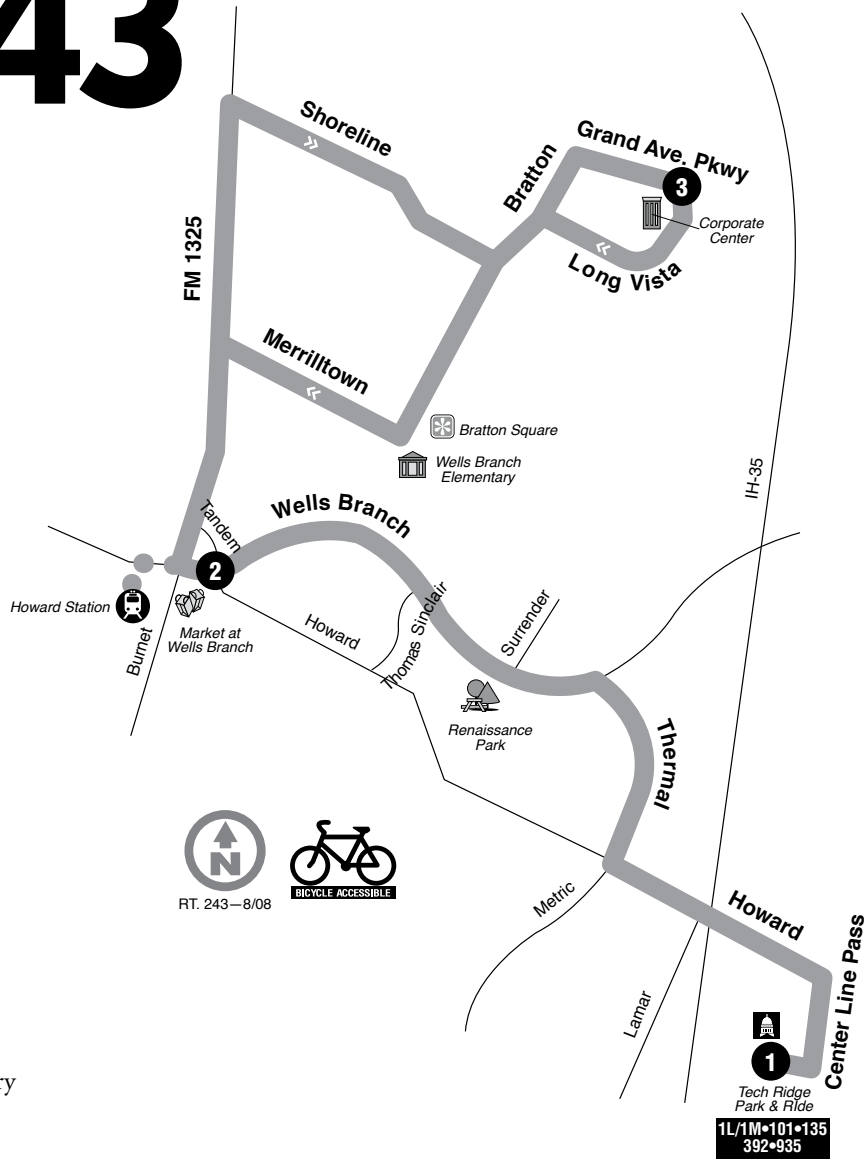

243

See page 34 for map legend.

Wells Branch

DESTINATIONS

- Tech Ridge
- Wells Branch Parkway
- Howard Station
- Market at Wells Branch
- Wells Branch Elementary
- Bratton Square

243 WEEKDAYS / NORTHBOUND

1 TECH RIDGE PARK & RIDE	2 WELLS BRANCH AT TANDEM	3 GRAND AVE. PKWY. AT LONG VISTA	To Route/Garage
5:31	5:44	5:57	
5:59	6:12	6:25	
6:30	6:45	7:01	
7:06	7:21	7:37	
7:42	7:57	8:13	
8:18	8:33	8:49	
8:54	9:09	9:25	G
9:30	9:44	9:55	
10:30	10:44	10:55	
11:30	11:44	11:55	
12:30	12:44	12:55	
1:30	1:44	1:55	
2:30	2:44	2:55	
3:30	3:45	3:58	
4:05	4:20	4:36	
4:40	4:55	5:11	

243 SATURDAYS / SOUTHBOUND

5:58	6:07	6:23	
6:58	7:07	7:23	
7:58	8:07	8:23	
8:58	9:07	9:23	
10:00	10:10	10:27	
11:00	11:10	11:27	
12:00	12:10	12:27	
1:00	1:10	1:27	
2:00	2:10	2:27	
3:00	3:10	3:27	
4:00	4:10	4:27	
5:00	5:10	5:27	
6:00	6:10	6:27	
7:00	7:09	7:25	
7:58	8:07	8:23	
8:58	9:07	9:23	

243 SUNDAYS / SOUTHBOUND

6:58	7:07	7:23	
7:58	8:07	8:23	
8:58	9:07	9:23	
10:00	10:10	10:27	
11:00	11:10	11:27	
12:00	12:10	12:27	
1:00	1:10	1:27	
2:00	2:10	2:27	
3:00	3:10	3:27	
4:00	4:10	4:27	
5:00	5:10	5:27	
6:00	6:10	6:27	
7:00	7:09	7:25	
7:58	8:07	8:23	

Did you know

Capital Metro's Tech Ridge Park & Ride serves as a destination of peak-hour "reverse" commuters who are traveling to jobs in the Howard Lane and Parmer Lane areas.