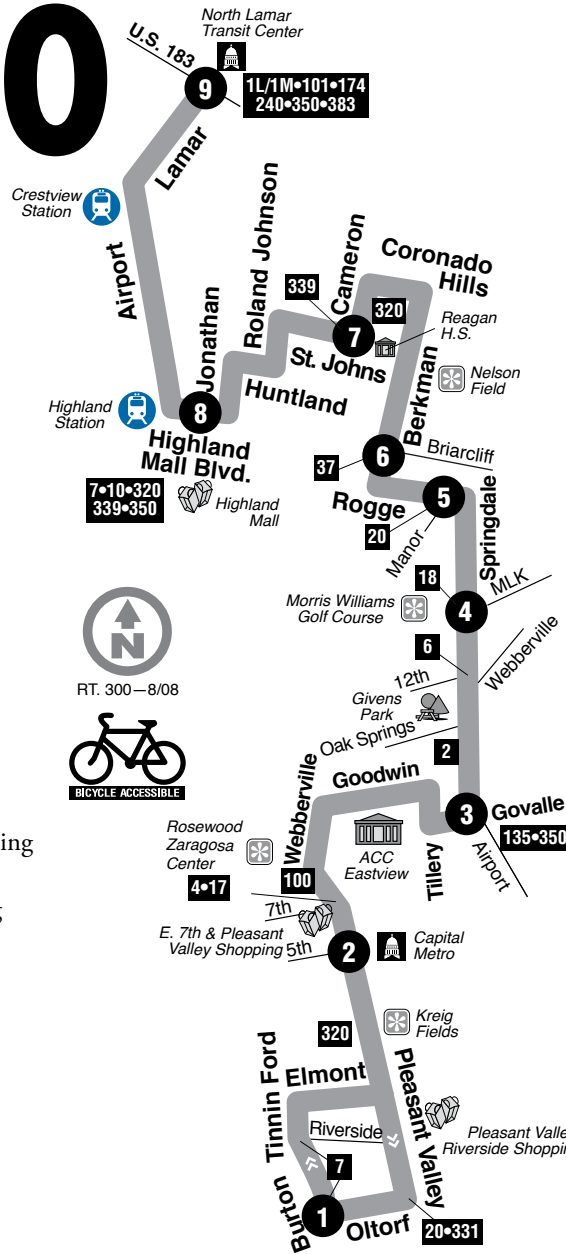

# 300

See page 34 for map legend.

### DESTINATIONS

- Pleasant Valley/Riverside Shopping
- Kreig Fields
- 7th & Pleasant Valley Shopping
- ACC Eastview
- Givens Park
- Reagan High School
- Highland Mall
- Highland Station
- Crestview Station
- North Lamar Transit Center

### 300 SATURDAYS / NORTHBOUND

9	8	7	6	5	4	3	2	1	To Route/Garage
N. LAMAR TRANSIT CTR.	HIGHLAND MALL	ST. JOHNS AT CAMERON	BERKMAN AT BRIARCLIFF	ROGGE AT MANOR	SPRINGDALE AT MLK	SPRINGDALE AT AIRPORT	PLEASANT VALLEY AT 5TH	OLTOFF AT BURTON	
1:00	1:07	1:16	1:23	1:29	1:34	1:41	1:51	2:01	
1:20	1:27	1:36	1:43	1:49	1:54	2:01	2:11	2:21	
1:40	1:47	1:56	2:03	2:09	2:14	2:21	2:31	2:41	
2:00	2:07	2:16	2:23	2:29	2:34	2:41	2:51	3:01	
2:20	2:27	2:36	2:43	2:49	2:54	3:01	3:11	3:21	
2:40	2:47	2:56	3:03	3:09	3:14	3:21	3:31	3:41	
3:00	3:07	3:16	3:23	3:29	3:34	3:41	3:51	4:01	
3:20	3:27	3:36	3:43	3:49	3:54	4:01	4:11	4:21	
3:40	3:47	3:56	4:03	4:09	4:14	4:21	4:31	4:41	
4:00	4:07	4:16	4:23	4:29	4:34	4:41	4:51	5:01	
4:20	4:27	4:36	4:43	4:49	4:54	5:01	5:11	5:21	
4:40	4:47	4:56	5:03	5:09	5:14	5:21	5:31	5:41	
5:00	5:07	5:16	5:23	5:29	5:34	5:41	5:51	6:01	
5:20	5:27	5:36	5:43	5:49	5:54	6:01	6:11	6:21	
5:40	5:47	5:56	6:03	6:09	6:14	6:21	6:31	6:41	
6:00	6:07	6:16	6:23	6:29	6:34	6:41	6:51	7:01	G
6:20	6:27	6:36	6:43	6:49	6:54	7:01	7:11	7:21	
6:40	6:47	6:56	7:03	7:09	7:14	7:21	7:31	7:41	
7:00	7:06	7:14	7:20	7:26	7:31	7:38	7:47	7:57	
7:20	7:26	7:34	7:40	7:46	7:51	7:58	8:07	8:17	G
7:40	7:46	7:54	8:00	8:06	8:11	8:18	8:27	8:37	
8:06	8:12	8:20	8:26	8:32	8:37	8:44	8:53	9:03	
8:32	8:38	8:46	8:52	8:58	9:03	9:10	9:19	9:29	
8:58	9:04	9:12	9:18	9:24	9:29	9:36	9:45	9:55	
—	9:20	9:28	9:34	9:40	9:45	9:52	10:01	10:11	
9:24	9:30	9:38	9:44	9:50	9:55	10:02	10:11	10:21	
9:50	9:56	10:04	10:10	10:16	10:21	10:28	10:37	10:47	
10:16	10:22	10:30	10:36	10:42	10:47	10:54	11:03	11:13	
10:42	10:48	10:56	11:02	11:08	11:13	11:20	11:29	11:39	
11:15	11:21	11:29	11:35	11:41	11:46	11:53	12:02	12:12	