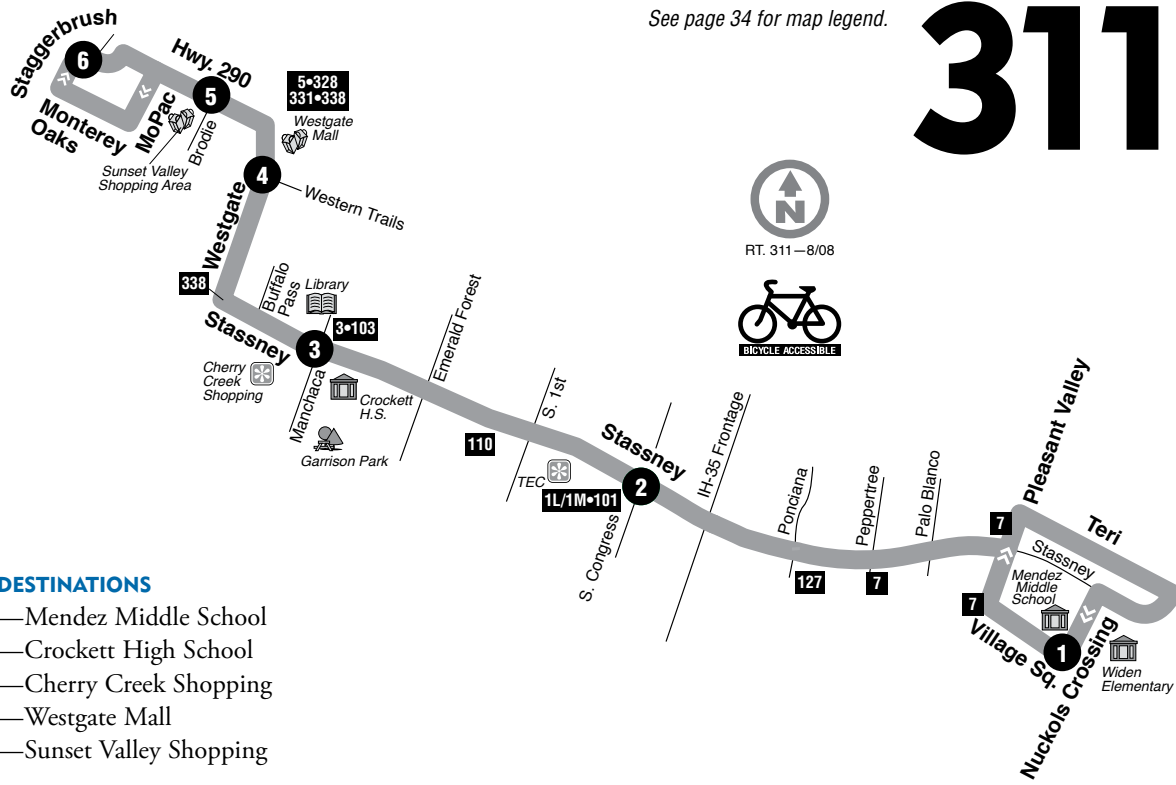

See page 34 for map legend.

311

DESTINATIONS

- Mendez Middle School
- Crockett High School
- Cherry Creek Shopping
- Westgate Mall
- Sunset Valley Shopping

Stassney

311 WEEKDAYS/WESTBOUND

1	2	3	4	5	6
VILLAGE SQUARE AT NUCKOLS CROSSING	STASSNEY AT CONGRESS	STASSNEY AT MANCHACA	WESTGATE AT WESTERN TRAILS	U.S. 290 AT BRODIE	STAGGERBRUSH AT MONTEREYOAKS
5:50	6:00	6:07	6:12	6:16	6:22
6:20	6:30	6:37	6:42	6:46	6:52
6:50	7:01	7:10	7:15	7:20	7:26
7:20	7:31	7:40	7:45	7:50	7:56
7:50	8:01	8:10	8:15	8:20	8:26
8:20	8:31	8:40	8:45	8:50	8:56
8:50	9:01	9:10	9:15	9:20	9:26
9:20	9:31	9:40	9:45	9:50	9:56
9:50	10:00	10:09	10:14	10:20	10:26
10:20	10:30	10:39	10:44	10:50	10:56
10:50	11:00	11:09	11:14	11:20	11:26
11:20	11:30	11:39	11:44	11:50	11:56
11:50	12:00	12:09	12:14	12:20	12:26
12:20	12:30	12:39	12:44	12:50	12:56
12:50	1:00	1:09	1:14	1:20	1:26
1:20	1:30	1:39	1:44	1:50	1:56
1:50	2:00	2:09	2:14	2:20	2:26
2:20	2:31	2:40	2:45	2:51	2:58
2:50	3:01	3:10	3:15	3:21	3:28
3:20	3:31	3:40	3:45	3:51	3:58
3:50	4:01	4:10	4:15	4:21	4:28
4:20	4:31	4:40	4:45	4:51	4:58
4:50	5:01	5:10	5:15	5:21	5:28
5:20	5:31	5:40	5:45	5:51	5:58
5:50	6:01	6:10	6:15	6:21	6:28
6:20	6:31	6:40	6:45	6:51	6:58
6:50	7:01	7:10	7:15	7:21	7:28
7:20	7:30	7:37	7:41	7:46	7:52
7:50	8:00	8:07	8:11	8:16	8:22
8:20	8:30	8:37	8:41	8:46	8:52
8:50	9:00	9:07	9:11	9:16	9:22
9:20	9:30	9:37	9:41	9:46	9:52
9:50	10:00	10:07	10:11	10:16	10:22 G
10:20	10:30	10:37	10:41	10:46	10:52