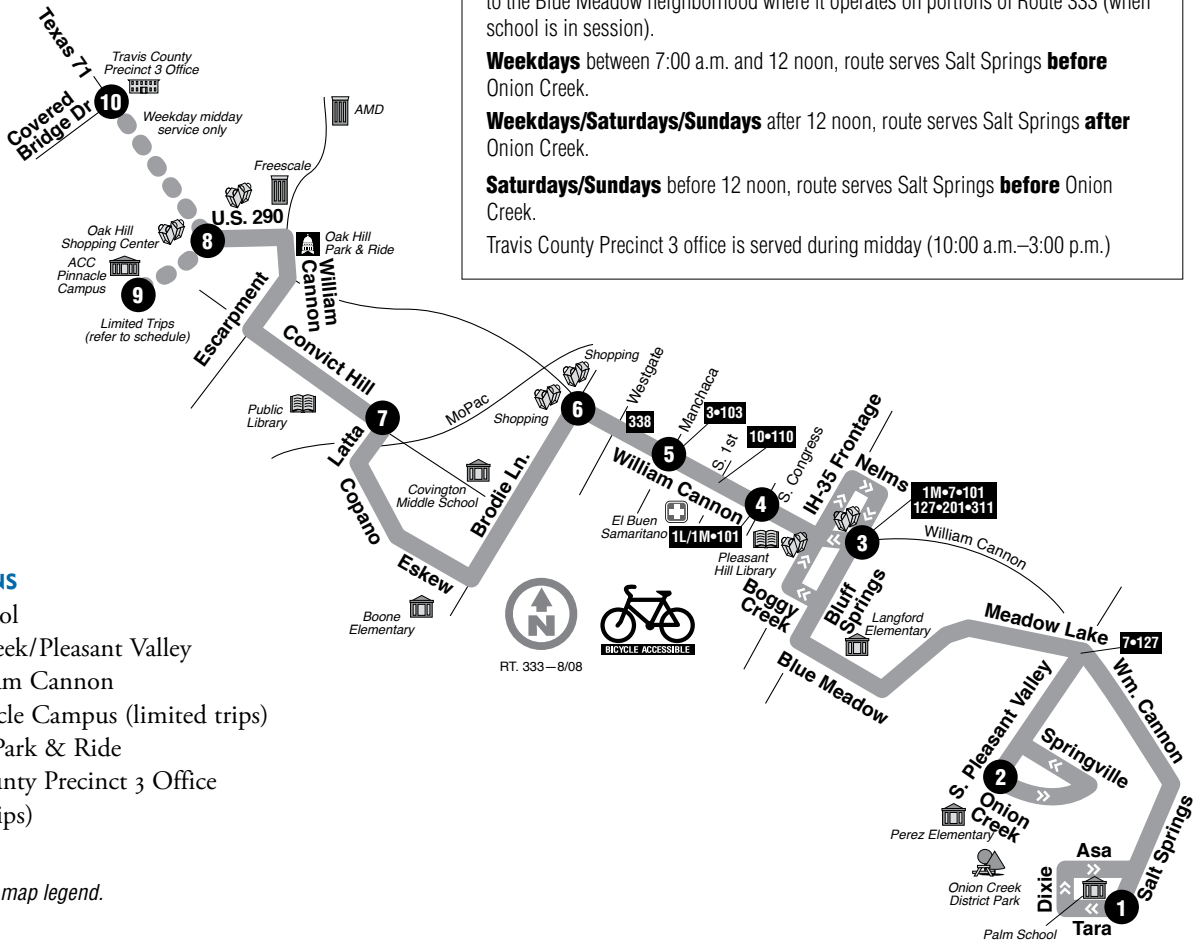

Notes:

Trips shown in **bold** operate only when school is in session.
 A trip operates in the Blue Meadow area on portions of Route 333 to Mendez Middle School only. It departs William Cannon at Bluff Springs at 7:30 a.m.
 A trip departs Mendez Middle School (Pleasant Valley/Village Square) at 3:40 p.m. to the Blue Meadow neighborhood where it operates on portions of Route 333 (when school is in session).
Weekdays between 7:00 a.m. and 12 noon, route serves Salt Springs **before** Onion Creek.
Weekdays/Saturdays/Sundays after 12 noon, route serves Salt Springs **after** Onion Creek.
Saturdays/Sundays before 12 noon, route serves Salt Springs **before** Onion Creek.
 Travis County Precinct 3 office is served during midday (10:00 a.m.–3:00 p.m.)

DESTINATIONS

- Palm School
- Onion Creek/Pleasant Valley
- HEB William Cannon
- ACC Pinnacle Campus (limited trips)
- Oak Hill Park & Ride
- Travis County Precinct 3 Office (limited trips)

See page 34 for map legend.

333 SUNDAYS/EASTBOUND

—	6:35	6:45	6:53	6:58	7:04	7:13	—	7:22	
—	7:35	7:45	7:53	7:58	8:04	8:13	—	8:22	
—	8:35	8:45	8:53	8:58	9:04	9:12	—	9:22	
—	9:35	9:46	9:54	10:00	10:07	10:18	—	10:28	
—	10:35	10:46	10:54	11:00	11:07	11:18	—	11:28	
—	11:35	11:46	11:54	12:00	12:07	12:18	12:27	12:35	
—	12:35	12:46	12:54	1:00	1:07	1:18	1:27	1:35	
—	1:35	1:46	1:54	2:00	2:07	2:18	2:27	2:35	
—	2:35	2:46	2:54	3:00	3:07	3:18	3:27	3:35	
—	3:35	3:46	3:54	4:00	4:07	4:18	4:27	4:35	
—	4:35	4:46	4:54	5:00	5:07	5:18	5:27	5:35	
—	5:35	5:46	5:54	6:00	6:07	6:18	6:27	6:35	
—	6:35	6:46	6:54	7:00	7:07	7:19	7:28	7:35	
—	7:35	7:45	7:52	7:57	8:03	8:19	8:28	8:35	
—	8:35	8:45	8:52	8:57	9:03	9:19	9:28	9:35	G
—	9:35	9:45	9:52	9:57	10:03	10:19	10:28	10:35	G