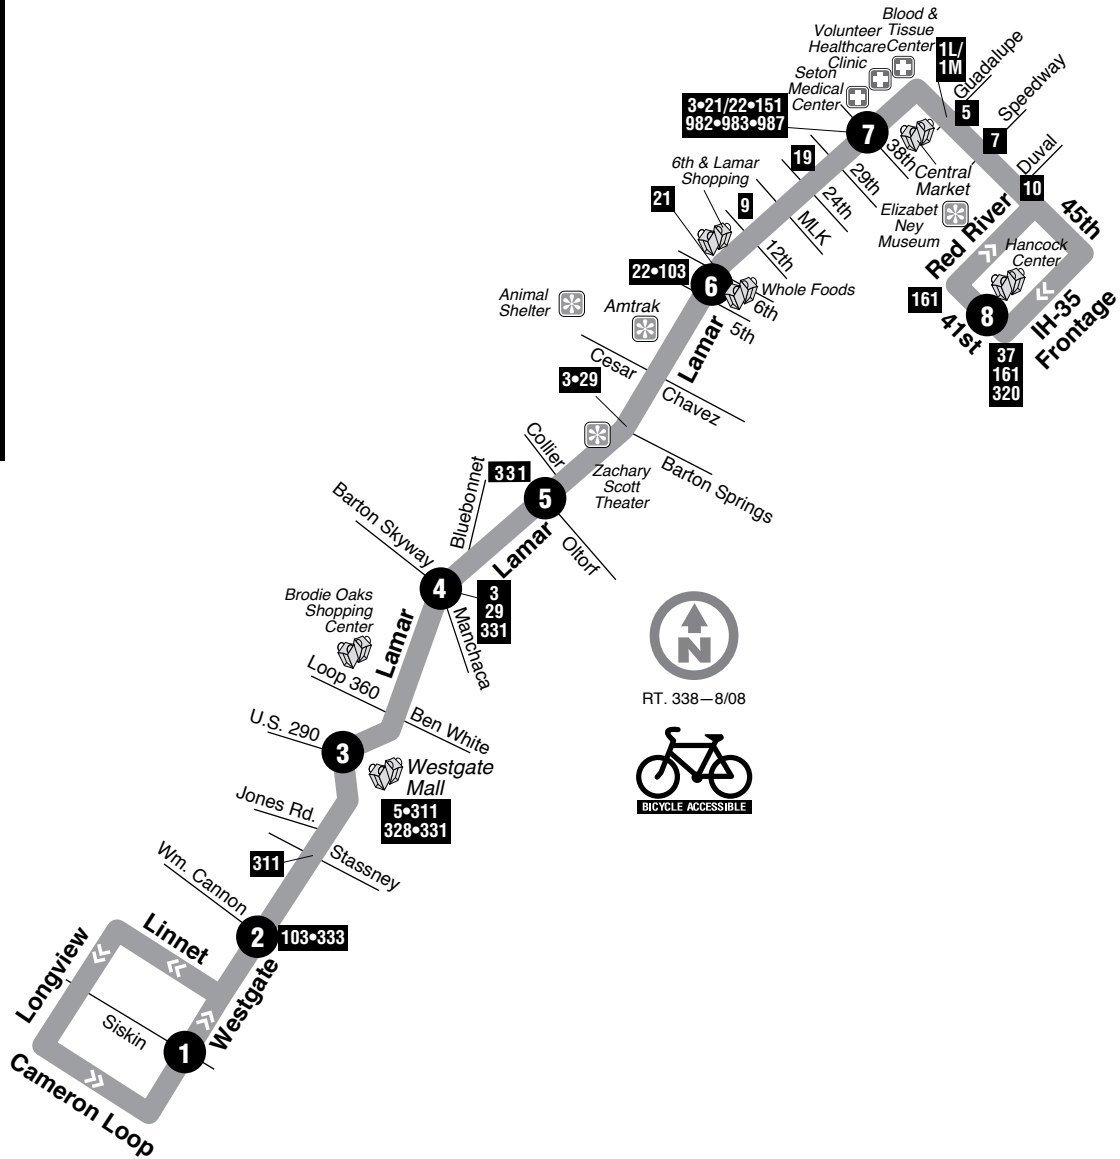

338

See page 34 for map legend.

Lamar/45th

RT. 338—8/08

DESTINATIONS

- Westgate Mall
- Brodie Oaks Shopping Center
- Zachary Scott Theater
- 6th Street & Lamar Shopping
- Central Market
- Seton Medical Center
- Elisabet Ney Museum
- Hancock Center