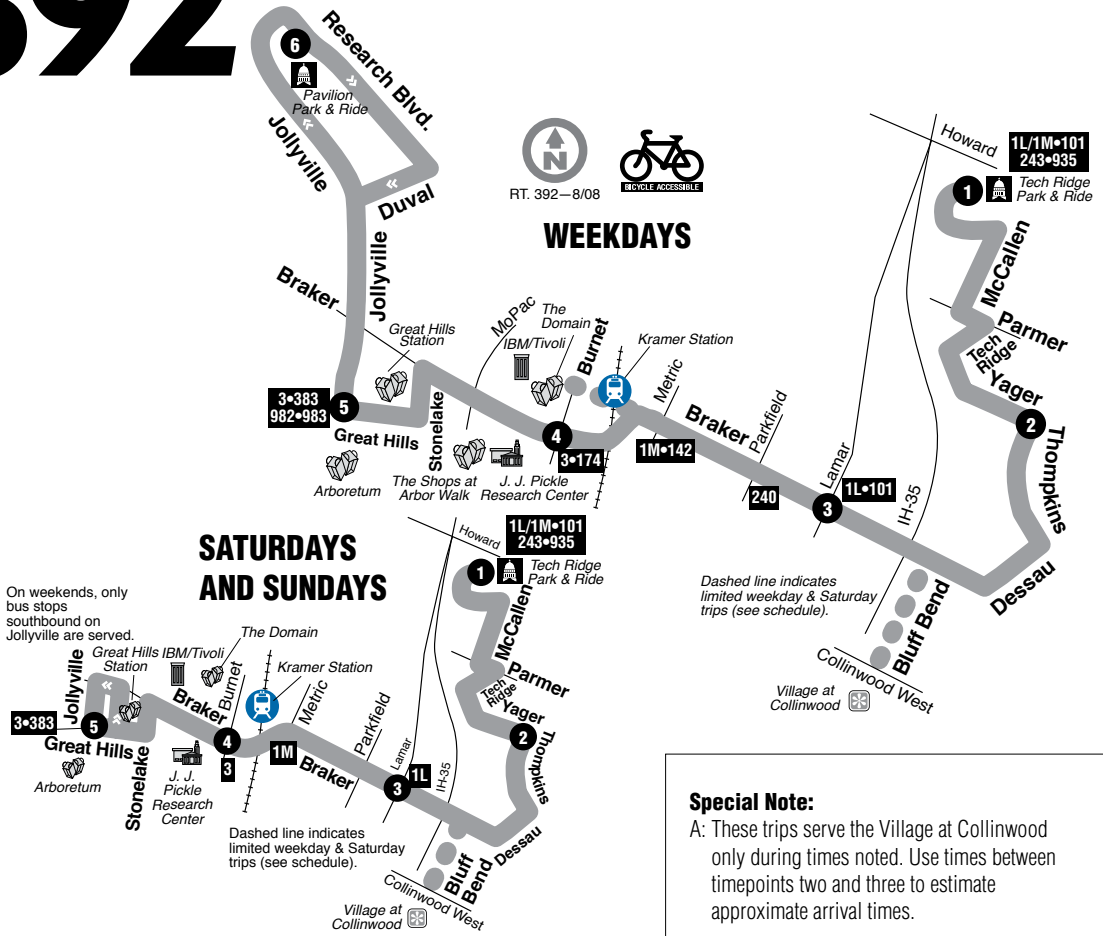

392

See page 34 for map legend.

Braker

DESTINATIONS

- Tech Ridge Park & Ride
- The Domain
- J. J. Pickle Research Center
- Kramer Station (opening soon)
- The Shops at Arbor Walk
- Arboretum
- Pavilion Park & Ride (weekdays only)

392 WEEKDAYS/WESTBOUND

TECH RIDGE PARK & RIDE 1	THOMPKINS & YAGER 2	BRAKER & LAMAR 3	BRAKER & BURNET 4	ARBORETUM 5	PAVILION PARK & RIDE 6	To Route/Garage	Special Note
5:30	5:40	5:50	5:57	6:03	6:12		
6:00	6:10	6:20	6:27	6:33	6:42		
6:30	6:40	6:51	7:00	7:07	7:16		
7:00	7:10	7:21	7:30	7:37	7:46		
7:30	7:40	7:51	8:00	8:07	8:16		
8:00	8:10	8:21	8:30	8:37	8:46		
8:30	8:40	8:51	9:00	9:07	9:16	G	
9:00	9:10	9:23	9:32	9:39	9:48		A
10:00	10:10	10:23	10:32	10:39	10:48		A
11:00	11:10	11:23	11:32	11:39	11:48		A
12:00	12:10	12:23	12:32	12:39	12:48		A
1:00	1:10	1:23	1:32	1:39	1:48		A
2:00	2:10	2:24	2:34	2:41	2:50		A
3:00	3:10	3:22	3:32	3:39	3:48		
3:30	3:40	3:52	4:02	4:09	4:18		
4:00	4:10	4:22	4:32	4:39	4:48		
4:30	4:40	4:52	5:02	5:09	5:18		
5:00	5:10	5:22	5:32	5:39	5:48		
5:30	5:40	5:52	6:02	6:09	6:18		
6:00	6:10	6:22	6:32	6:39	6:48		
6:30	6:40	6:52	7:02	7:09	7:18	G	
7:00	7:10	7:20	7:29	7:35	7:44		
8:00	8:10	8:20	8:29	8:35	8:44		
9:00	9:10	9:20	9:29	9:35	9:44		
10:00	10:10	10:20	10:29	10:35	10:44	G	

392 SUNDAYS/EASTBOUND

6:45	6:53	7:02	7:12	7:22	
7:30	7:38	7:47	7:57	8:07	
8:15	8:23	8:32	8:42	8:52	
9:00	9:08	9:17	9:27	9:37	
9:45	9:53	10:02	10:12	10:22	
10:30	10:38	10:47	10:57	11:07	
11:15	11:23	11:32	11:42	11:52	
12:00	12:08	12:17	12:27	12:37	
12:45	12:53	1:02	1:12	1:22	
1:30	1:38	1:47	1:57	2:07	
2:15	2:23	2:32	2:42	2:52	
3:00	3:08	3:17	3:27	3:37	
3:45	3:53	4:02	4:12	4:22	
4:30	4:38	4:47	4:57	5:07	
5:15	5:23	5:32	5:42	5:52	
6:00	6:08	6:17	6:27	6:37	
6:45	6:53	7:02	7:12	7:22	
7:30	7:37	7:46	7:56	8:06	
8:15	8:22	8:31	8:41	8:51	G