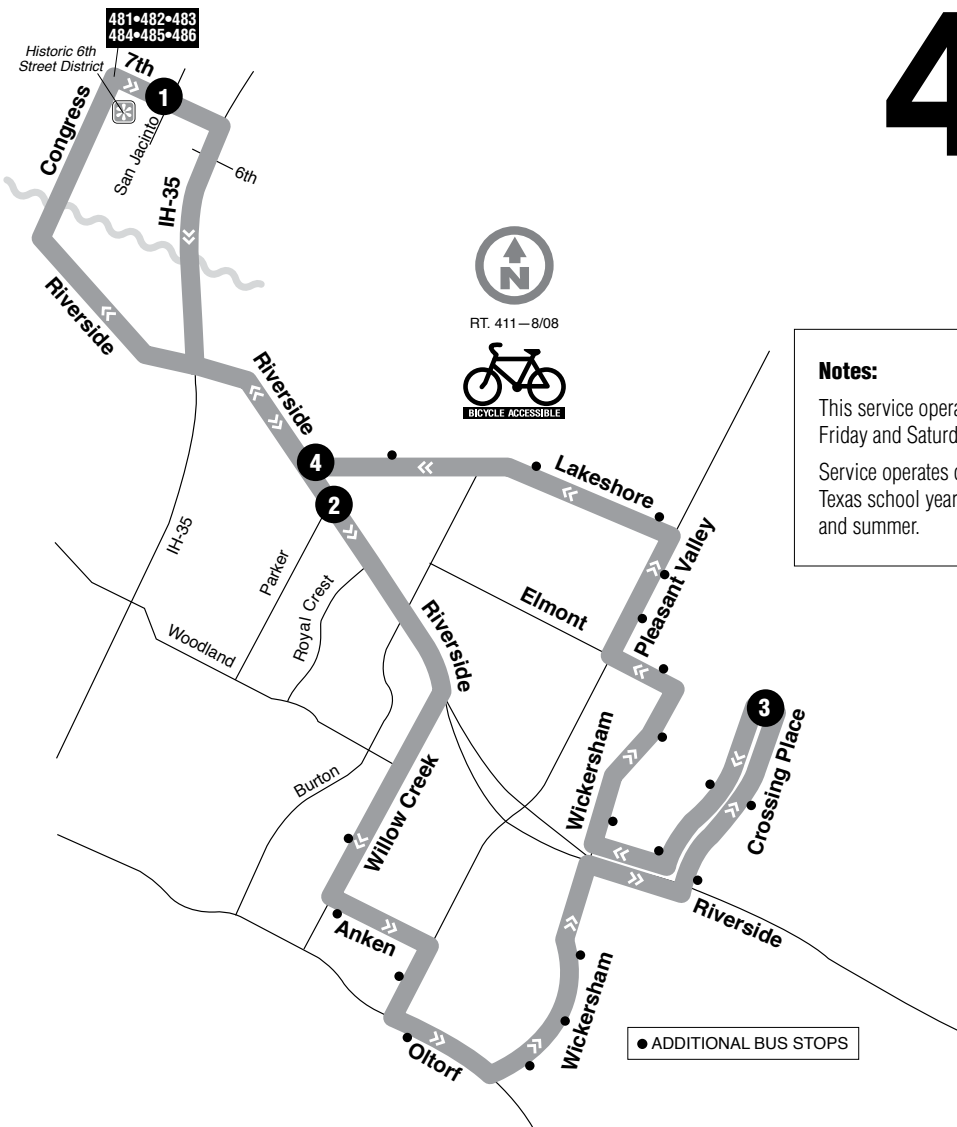

411

Notes:
 This service operates on Thursday, Friday and Saturday only.
 Service operates during University of Texas school year, excluding breaks and summer.

E-Bus/Riverside

DESTINATIONS

- Historic 6th Street District
- Riverside/Royal Crest
- Crossing Place Dr.
- Riverside/Lakeshore

See page 34 for map legend.

411 THURSDAY-SATURDAY COUNTERCLOCKWISE

7TH AT SAN JACINTO 1	RIVERSIDE AT PARKER 2	CROSSING PLACE 3	LAKESHORE AT RIVERSIDE 4	7TH AT SAN JACINTO 1	To Route/Garage
—	8:30	8:40	8:48	8:56	
—	8:55	9:05	9:13	9:21	
9:10	9:20	9:30	9:38	9:46	
9:35	9:45	9:55	10:03	10:11	
10:00	10:10	10:20	10:28	10:36	
10:25	10:35	10:45	10:53	11:01	
10:50	11:00	11:10	11:18	11:26	
11:15	11:25	11:35	11:43	11:51	
11:40	11:50	12:00	12:08	12:16	
12:05	12:15	12:25	12:33	12:41	
12:30	12:40	12:50	12:58	1:06	
12:55	1:05	1:15	1:23	1:31	
1:20	1:30	1:40	1:48	1:56	
1:45	1:55	2:05	2:13	2:21	
2:10	2:20	2:30	2:38	2:46	
2:35	2:45	2:55	3:03	—	G
3:00	3:10	3:20	3:28	—	G