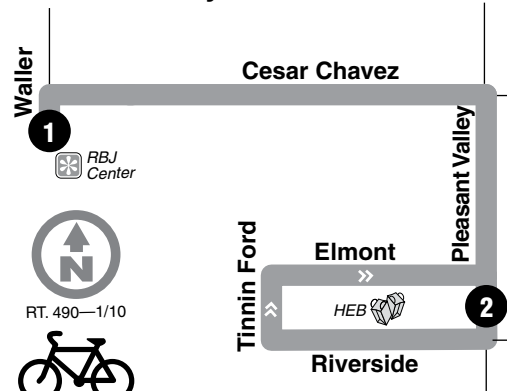

HEB Shuttle

490

See page 32 for map legend.

DESTINATIONS

- RBJ Center
- Multi-Center/Comal Street
- Lakeside Apartments
- HEB Riverside

MONDAY & THURSDAY

No Tuesday Service

WEDNESDAY & FRIDAY

490 MONDAY

1	2	3	1	To Route/Garage
MULTI-CENTER	LAKESIDE APTS.	HEB RIVERSIDE	MULTI-CENTER	
1:25	1:28	1:40	1:57	
2:05	2:08	2:20	2:37	
2:45	2:48	3:00	3:17	
3:25	3:28	3:40	3:57	
3:57	4:00	—	—	G

490 WEDNESDAY

1	2	1	To Route/Garage
RBJ CENTER	HEB RIVERSIDE	RBJ CENTER	
1:25	1:35	1:53	
2:00	2:10	2:28	
2:35	2:45	3:03	
3:10	3:20	3:38	G

490 THURSDAY

1	2	3	1	To Route/Garage
MULTI-CENTER	LAKESIDE APTS.	HEB RIVERSIDE	MULTI-CENTER	
10:22	10:25	10:37	10:54	
11:02	11:05	11:17	11:34	
11:42	11:45	11:57	12:14	
12:22	12:25	12:37	12:54	
12:54	12:57	—	—	G

490 FRIDAY

1	2	1	To Route/Garage
RBJ CENTER	HEB RIVERSIDE	RBJ CENTER	
10:55	11:05	11:25	
11:30	11:40	12:00	
12:05	12:15	12:35	
12:40	12:50	1:10	G