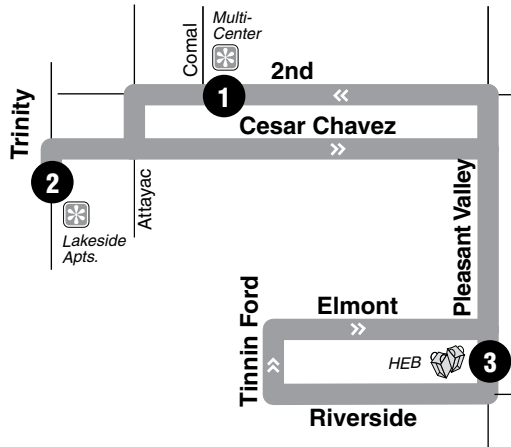

HEB Shuttle

490

See page 32 for map legend.

DESTINATIONS

- RBJ Center
- Multi-Center/Comal Street
- Lakeside Apartments
- HEB Riverside

MONDAY & THURSDAY

No Tuesday Service

WEDNESDAY & FRIDAY

490 MONDAY

1	2	3	1	To Route/Garage
MULTI-CENTER	LAKESIDE APTS.	HEB RIVERSIDE	MULTI-CENTER	
1:25	1:28	1:40	1:57	
2:05	2:08	2:20	2:37	
2:45	2:48	3:00	3:17	
3:25	3:28	3:40	3:57	
3:57	4:00	—	—	G

490 WEDNESDAY

1	2	1	To Route/Garage
RBJ CENTER	HEB RIVERSIDE	RBJ CENTER	
1:25	1:35	1:53	
2:00	2:10	2:28	
2:35	2:45	3:03	
3:10	3:20	3:38	G

490 THURSDAY

1	2	3	1	To Route/Garage
MULTI-CENTER	LAKESIDE APTS.	HEB RIVERSIDE	MULTI-CENTER	
10:22	10:25	10:37	10:54	
11:02	11:05	11:17	11:34	
11:42	11:45	11:57	12:14	
12:22	12:25	12:37	12:54	
12:54	12:57	—	—	G

490 FRIDAY

1	2	1	To Route/Garage
RBJ CENTER	HEB RIVERSIDE	RBJ CENTER	
10:55	11:05	11:25	
11:30	11:40	12:00	
12:05	12:15	12:35	
12:40	12:50	1:10	G