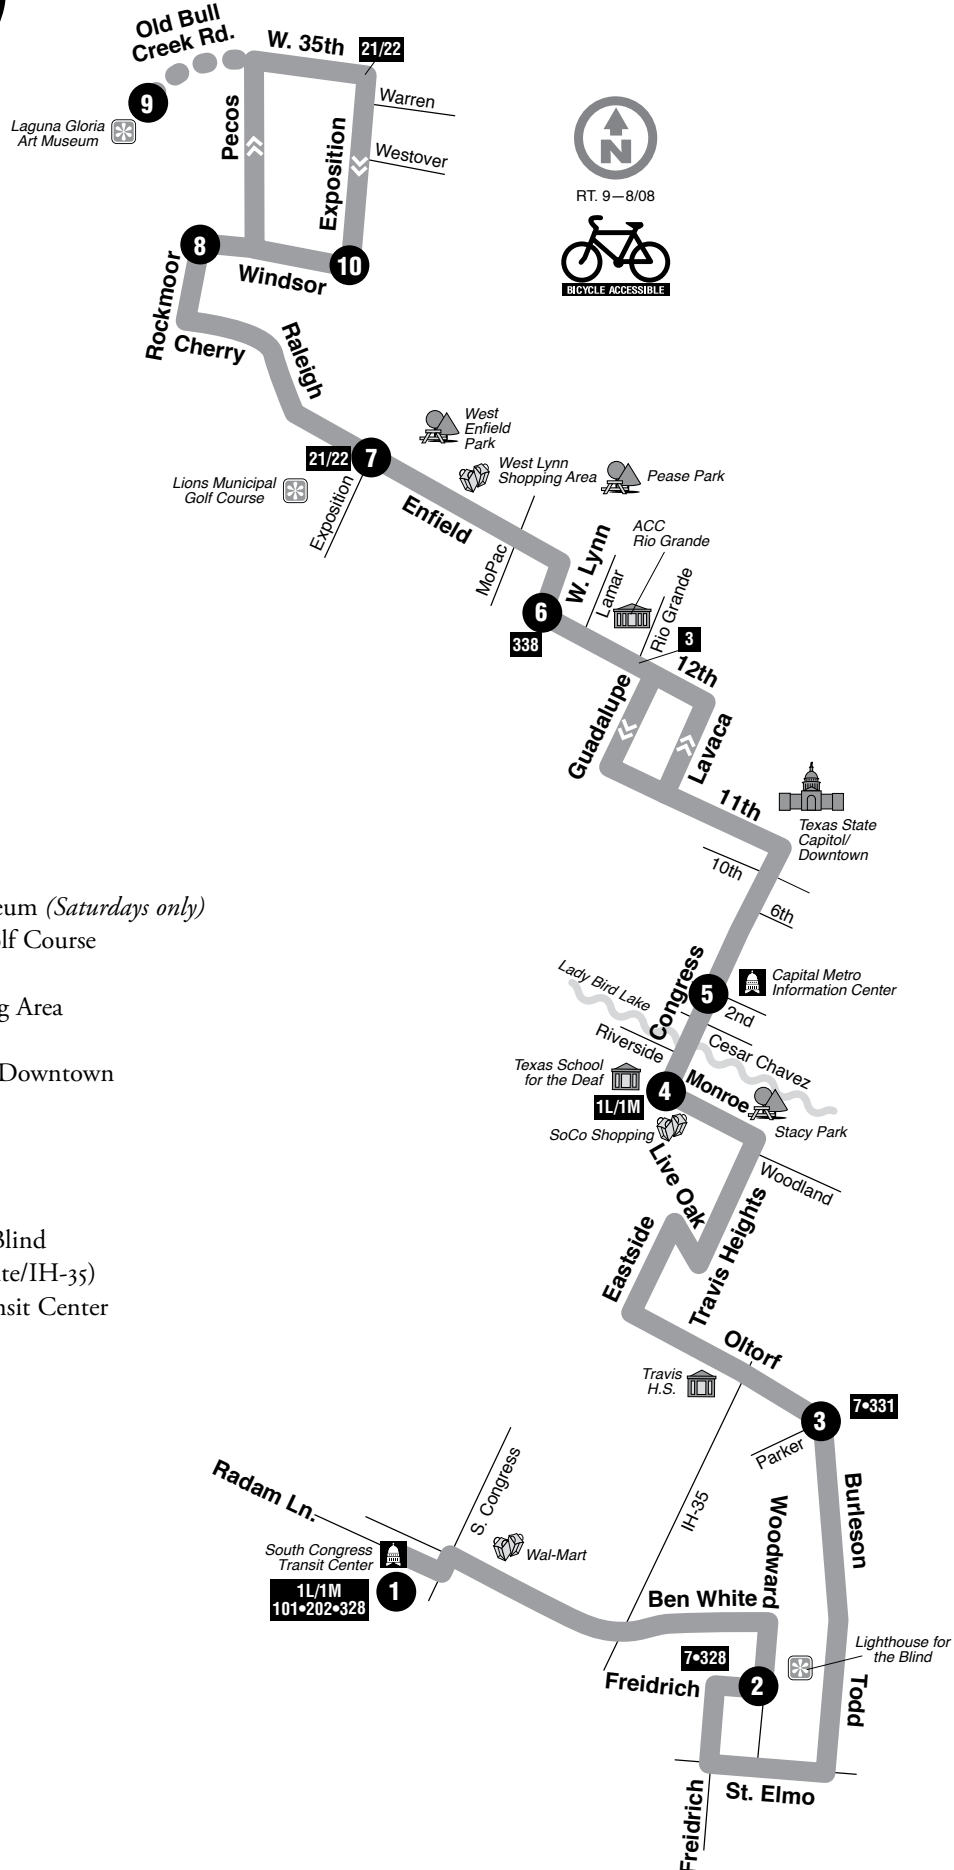

Enfield / Travis Heights

DESTINATIONS

- —Laguna Gloria Museum (*Saturdays only*)
- —Lions Municipal Golf Course
- —West Enfield Park
- —West Lynn Shopping Area
- —ACC Rio Grande
- —Texas State Capitol/Downtown
- —Lady Bird Lake
- —SoCo Shopping
- —Stacy Park
- —Travis High School
- —Lighthouse for the Blind
- —Wal-Mart (Ben White/IH-35)
- —South Congress Transit Center