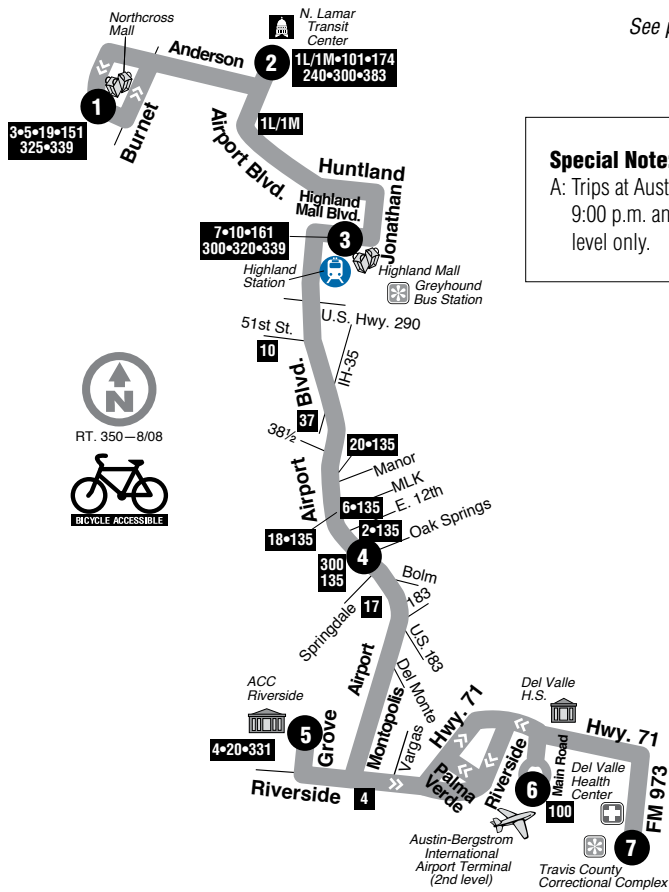

350

Airport Blvd.

DESTINATIONS

- Northcross Mall
- North Lamar Transit Center
- Highland Mall
- ACC Riverside
- Austin-Bergstrom International Airport
- Travis County Correctional Complex

See page 34 for map legend.

350 SUNDAYS/SOUTHBOUND

—	—	—	—	6:31	6:31	6:46	6:55		
—	—	—	—	7:16	7:16	7:31	7:40		
—	—	—	—	8:01	8:01	8:16	8:25		
7:48	7:57	8:04	8:19	8:33	8:46	9:01	9:10		
8:33	8:42	8:49	9:04	9:18	9:30	9:45	9:55		
9:18	9:28	9:35	9:50	10:05	10:15	10:30	10:40		
10:03	10:13	10:20	10:35	10:50	11:00	11:15	11:25		
10:48	10:58	11:05	11:20	11:35	11:45	12:00	12:10		
11:33	11:43	11:50	12:05	12:20	12:30	12:45	12:55		
12:18	12:28	12:35	12:50	1:05	1:15	1:30	1:40		
1:03	1:13	1:20	1:35	1:50	2:00	2:15	2:25		
1:48	1:58	2:05	2:20	2:35	2:45	3:00	3:10		
2:33	2:43	2:50	3:05	3:20	3:30	3:45	3:55		
3:18	3:28	3:35	3:50	4:05	4:15	4:30	4:40		
4:03	4:13	4:20	4:35	4:50	5:00	5:15	5:25		
4:48	4:58	5:05	5:20	5:35	5:45	6:00	6:10		
5:33	5:43	5:50	6:05	6:20	6:30	6:45	6:55		
6:18	6:28	6:35	6:50	7:05	7:15	7:30	7:39		
7:03	7:13	7:20	7:35	7:49	8:00	8:15	8:24		
7:48	7:58	8:05	8:20	8:34	8:45	9:00	9:09	G	A
8:30	8:40	8:47	9:02	9:16	9:25	9:40	9:49	G	A
9:10	9:20	9:27	9:42	9:56	9:56	—	—	G	