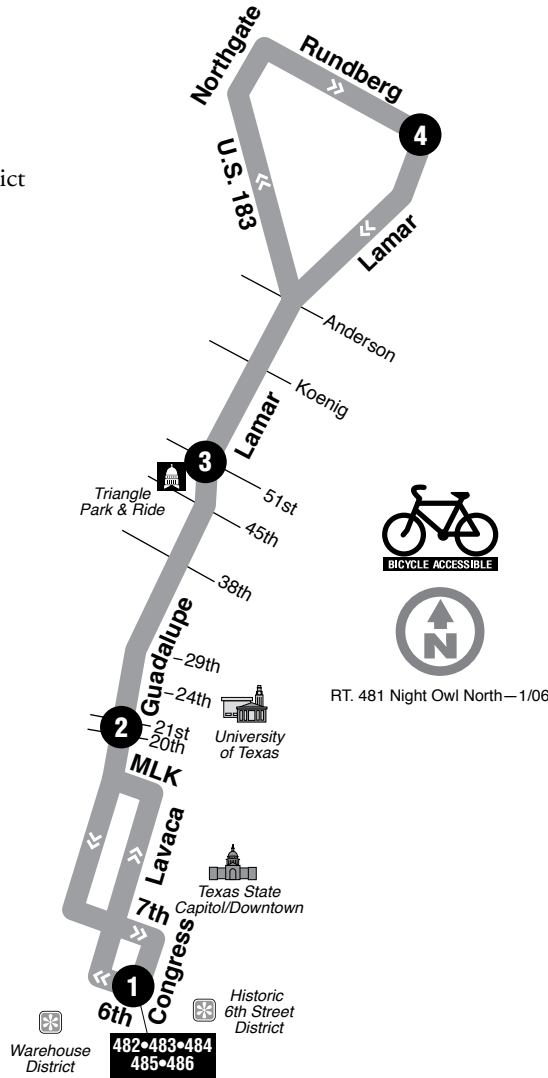

# 481

## DESTINATIONS

- Historic 6th Street District
- Downtown
- University of Texas
- Triangle Park & Ride
- Lamar/51st
- Lamar/Rundberg

See page 34 for map legend.

481 TUESDAY-SUNDAY/NORTHBOUND					481 TUESDAY-SUNDAY/SOUTHBOUND				
6TH AT CONGRESS 1	GUADALUPE AT 20TH 2	LAMAR AT 51ST 3	LAMAR AT RUNDBERG 4	To Route/Garage	LAMAR AT RUNDBERG 4	LAMAR AT 51ST 3	GUADALUPE AT 21ST 2	6TH AT CONGRESS 1	To Route/Garage
12:10 a.m.	12:16	12:25	12:40		12:40 a.m.	12:48	12:55	1:01	483
12:40	12:46	12:55	1:10		1:10	1:18	1:25	1:31	482
1:10	1:16	1:25	1:40		1:40	1:48	1:55	2:01	483
1:40	1:46	1:55	2:10		2:10	2:18	2:25	2:31	482
2:10	2:16	2:25	2:40		2:40	2:48	2:55	3:01	483
2:40	2:46	2:55	3:10		3:10	3:18	3:25	3:31	G
3:10	3:16	3:25	3:40	G					

### Did you know

On future planned Capital MetroRapid Bus routes, GPS technology will provide real-time bus arrival information that is electronically displayed at stops.