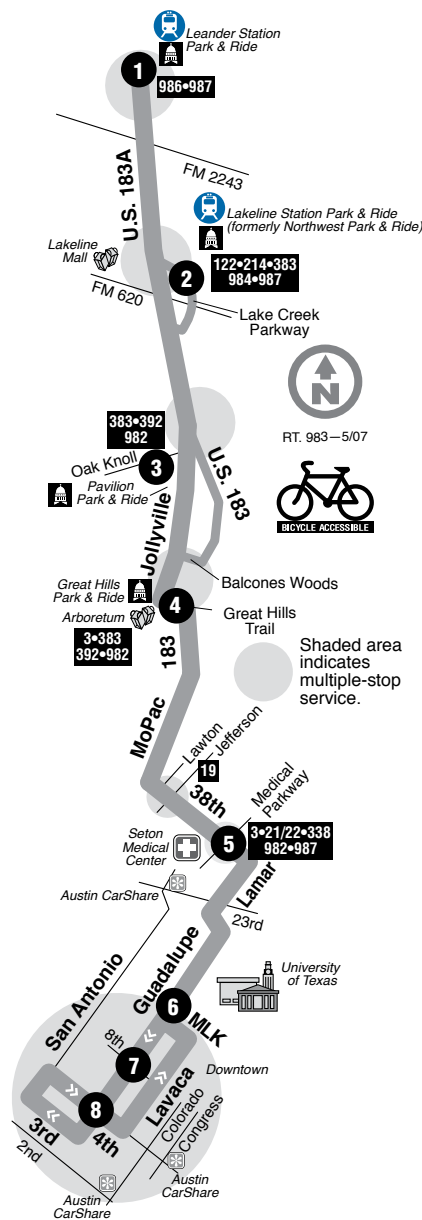

983

DESTINATIONS

- Leander Station Park & Ride
- Lakeline Station Park & Ride
(formerly Northwest Park & Ride)
- Pavilion Park & Ride
- Great Hills Park & Ride
- Arboretum
- Seton Medical Center
- University of Texas
- Downtown

Notes:

Southbound—after departing the Arboretum, all buses are instructed to “make best time” as traffic and safety will allow. Thus, the scheduled times for arrival to points along 38th St., the University and downtown areas are approximate.

LEANDER STATION 1	LAKELINE STATION (FORMERLY NORTH- WEST PARK & RIDE) 2	PAVILION PARK & RIDE 3	ARBORETUM 4	38TH AT LAMAR 5	GUADALUPE AT 21ST 6	GUADALUPE AT 8TH 7	4TH AT GUADALUPE 8	To Route/Garage
4:50	5:12	5:26	5:35	5:47	5:54	6:00	6:03	
6:00	6:22	6:36	6:45	6:57	7:04	7:10	7:13	
7:00	7:25	7:43	7:53	8:10	8:19	8:25	8:28	982
8:00	8:25	8:43	8:53	9:10	9:19	9:25	9:28	982
9:00	9:25	9:43	9:53	10:10	10:19	10:25	10:28	
10:00	10:23	10:37	10:47	11:01	11:09	11:14	11:17	
11:00	11:23	11:37	11:47	12:01	12:09	12:14	12:17	
12:00	12:23	12:37	12:47	1:01	1:09	1:14	1:17	
1:00	1:23	1:37	1:47	2:01	2:09	2:14	2:17	
2:00	2:25	2:39	2:49	3:04	3:13	3:19	3:22	986
3:00	3:25	3:39	3:49	4:04	4:13	4:19	4:22	
4:05	4:30	4:44	4:54	5:09	5:18	5:24	5:27	G
5:05	5:30	5:44	5:54	6:09	6:18	6:24	6:27	
6:05	6:30	6:44	6:54	7:09	7:18	7:24	7:27	
7:15	7:38	7:52	8:01	8:13	8:19	8:25	8:28	