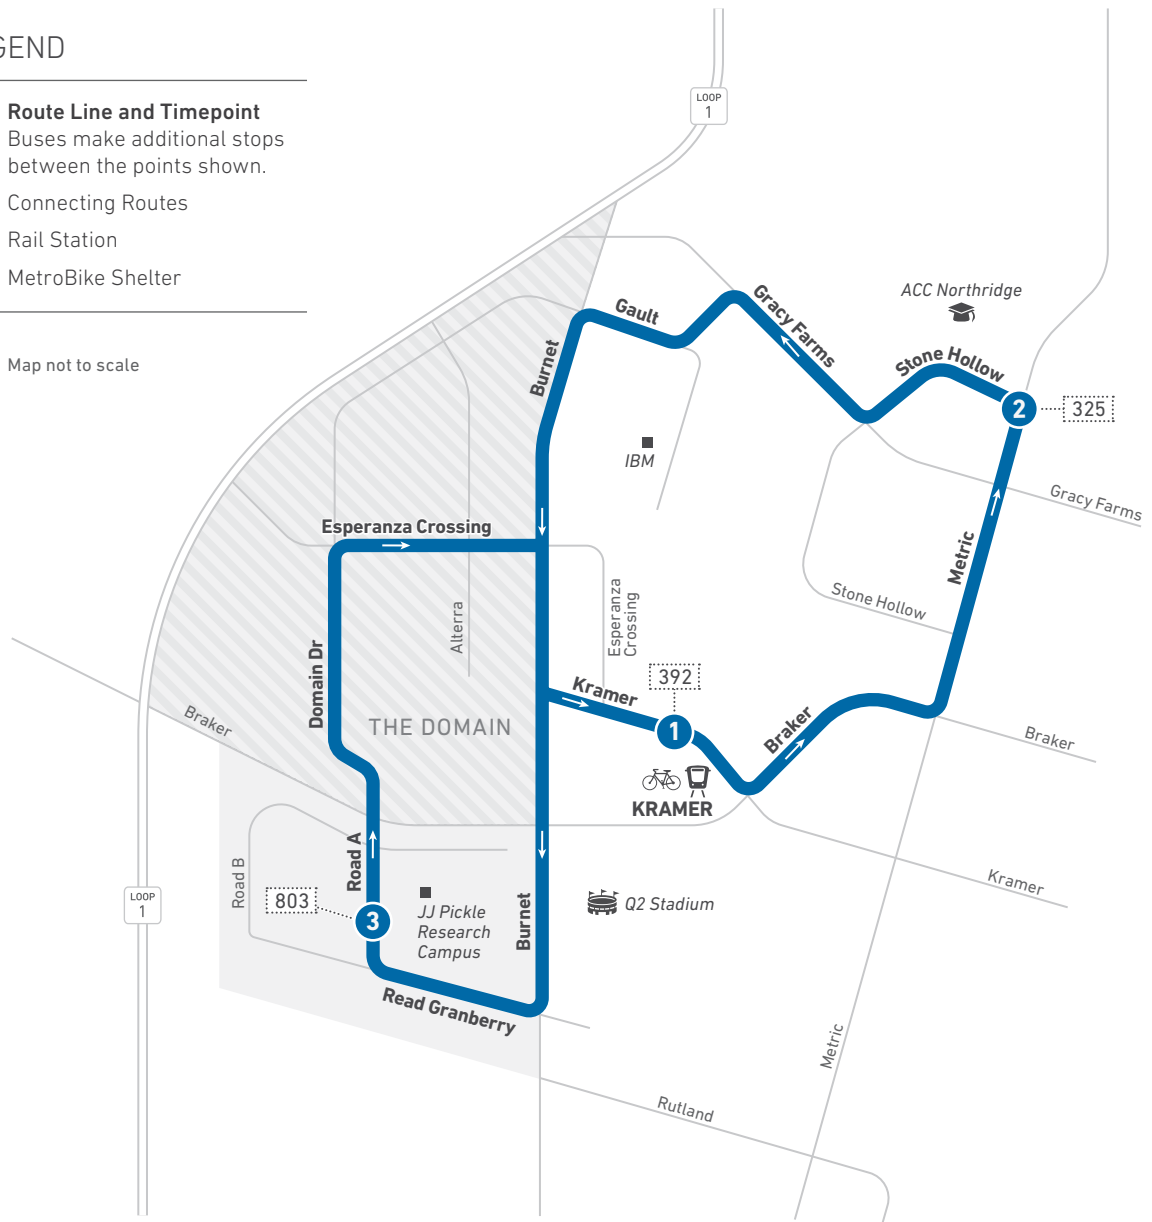

466

Kramer/Domain

LOCAL

LEGEND

- **1** **Route Line and Timepoint**
  Buses make additional stops between the points shown.
- **1** **Connecting Routes**
- Rail Station
- MetroBike Shelter

Map not to scale

Scan the QR code to see an online version of this route map.

DESTINATIONS

- Kramer Station
- ACC Northridge
- IBM
- Q2 Stadium
- JJ Pickle Research Campus
- The Domain