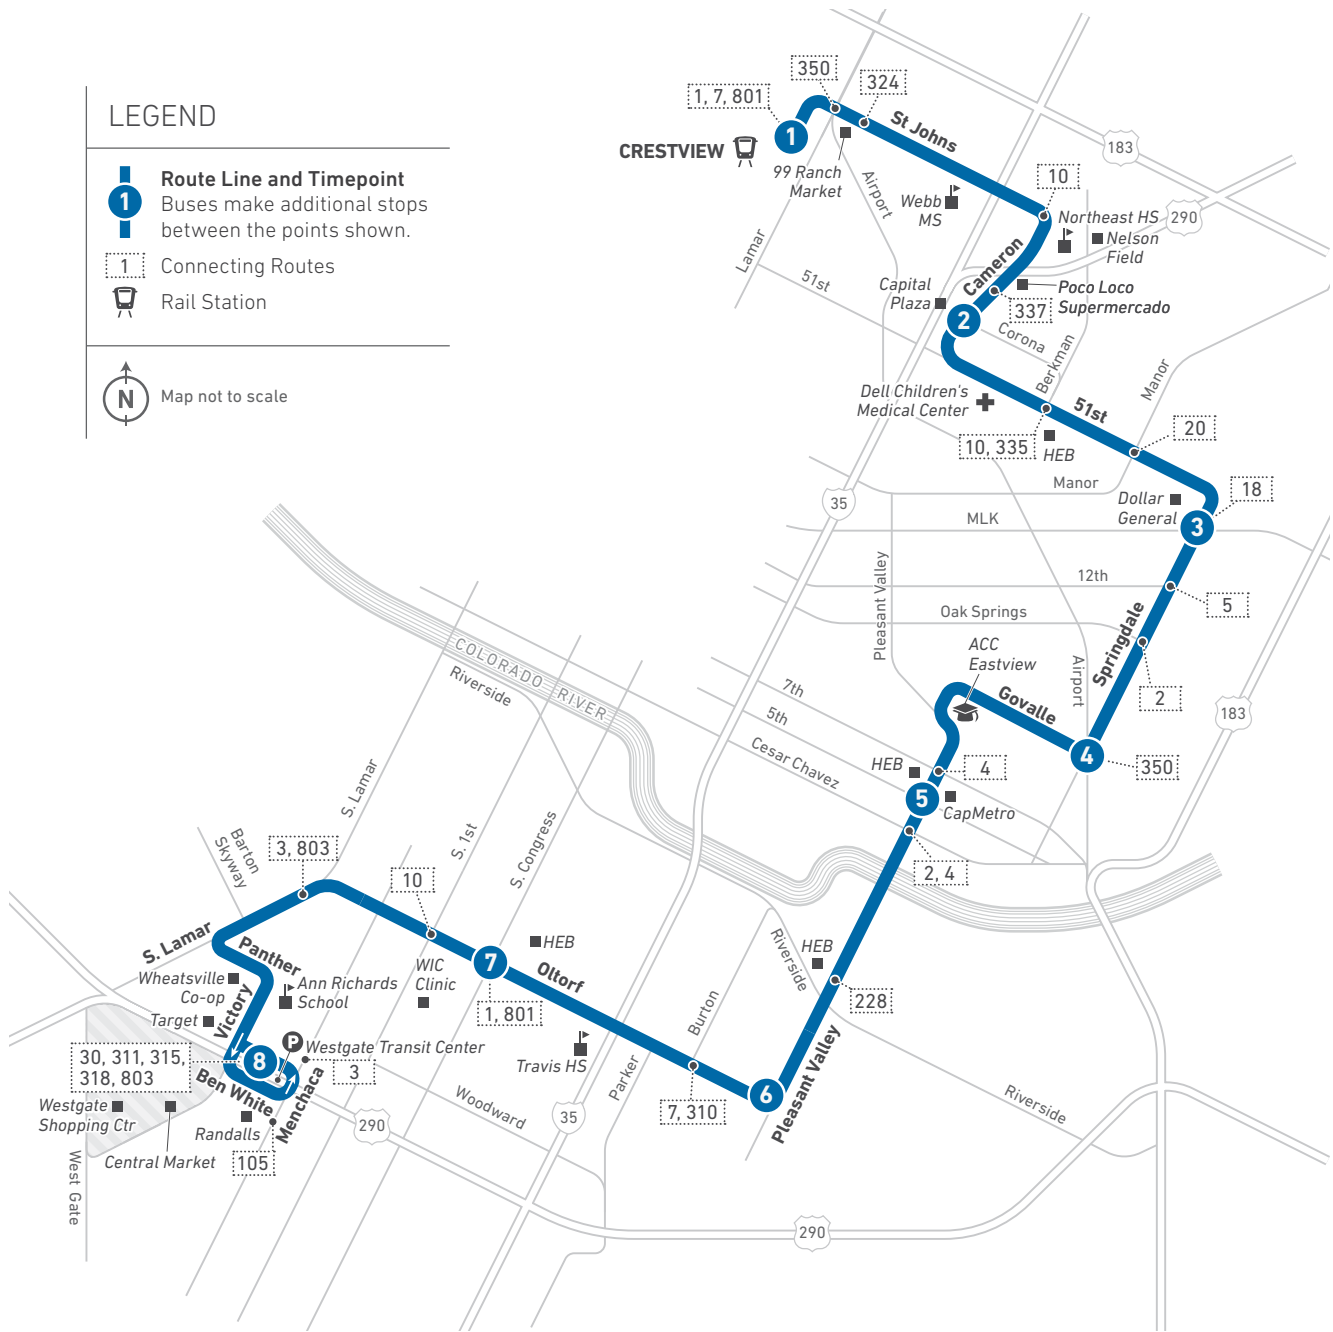

300

Springdale/Oltorf (HIGH-FREQUENCY ROUTE)

LEGEND

1 Route Line and Timepoint
Buses make additional stops between the points shown.

1 Connecting Routes

Rail Station

Map not to scale

Scan the QR code to see an online version of this route map.