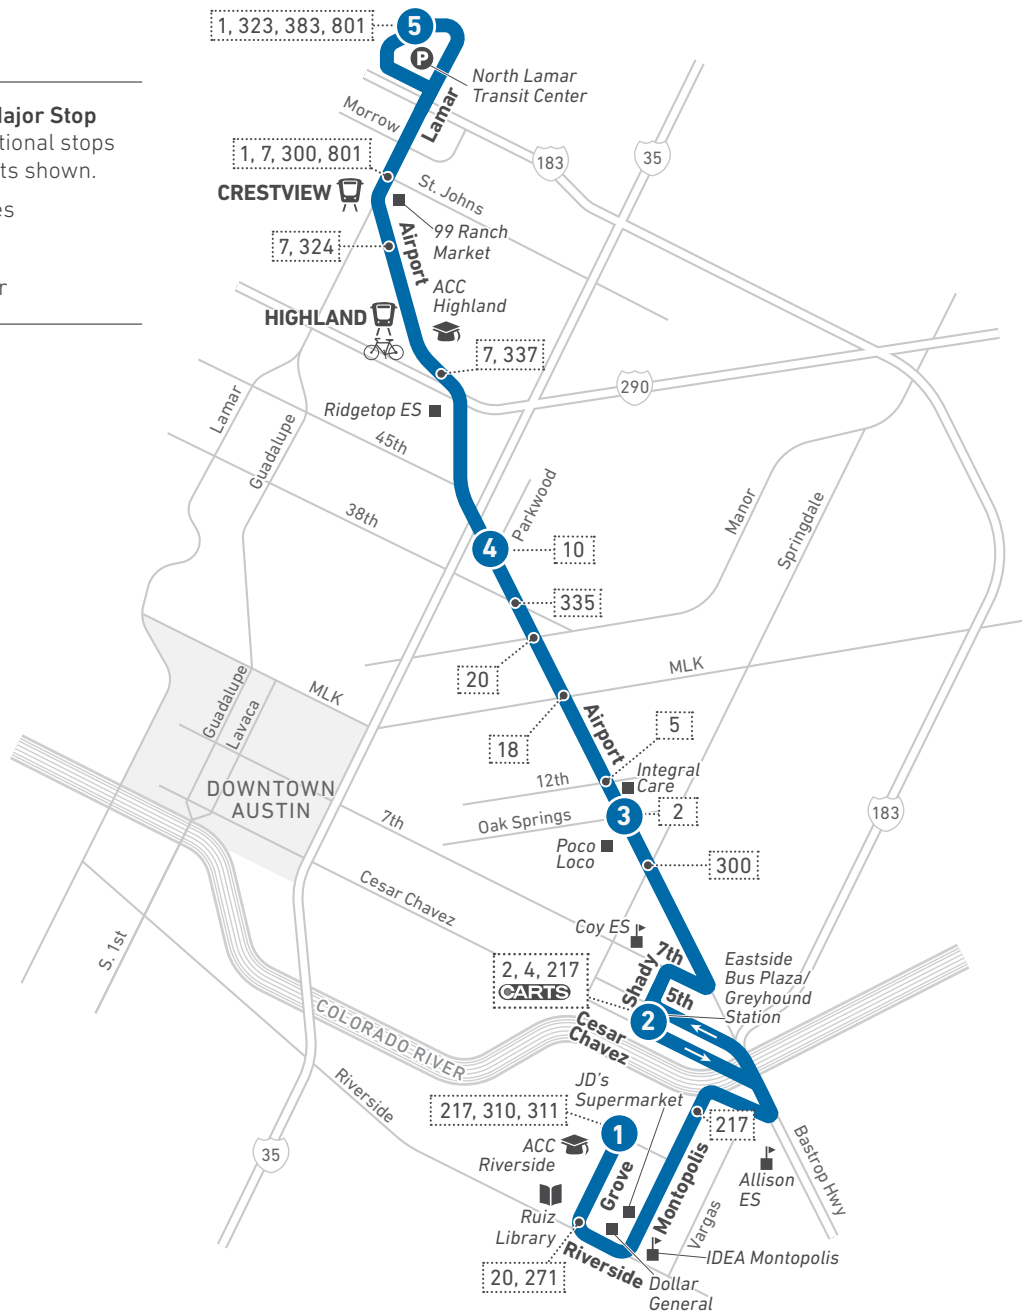

350 | Airport Blvd.

LEGEND

1 **Route Line and Major Stop**
Buses make additional stops between the points shown.

1 **Connecting Routes**

Rail Station

MetroBike Shelter

Map not to scale

Scan the QR code to see an online version of this route map.