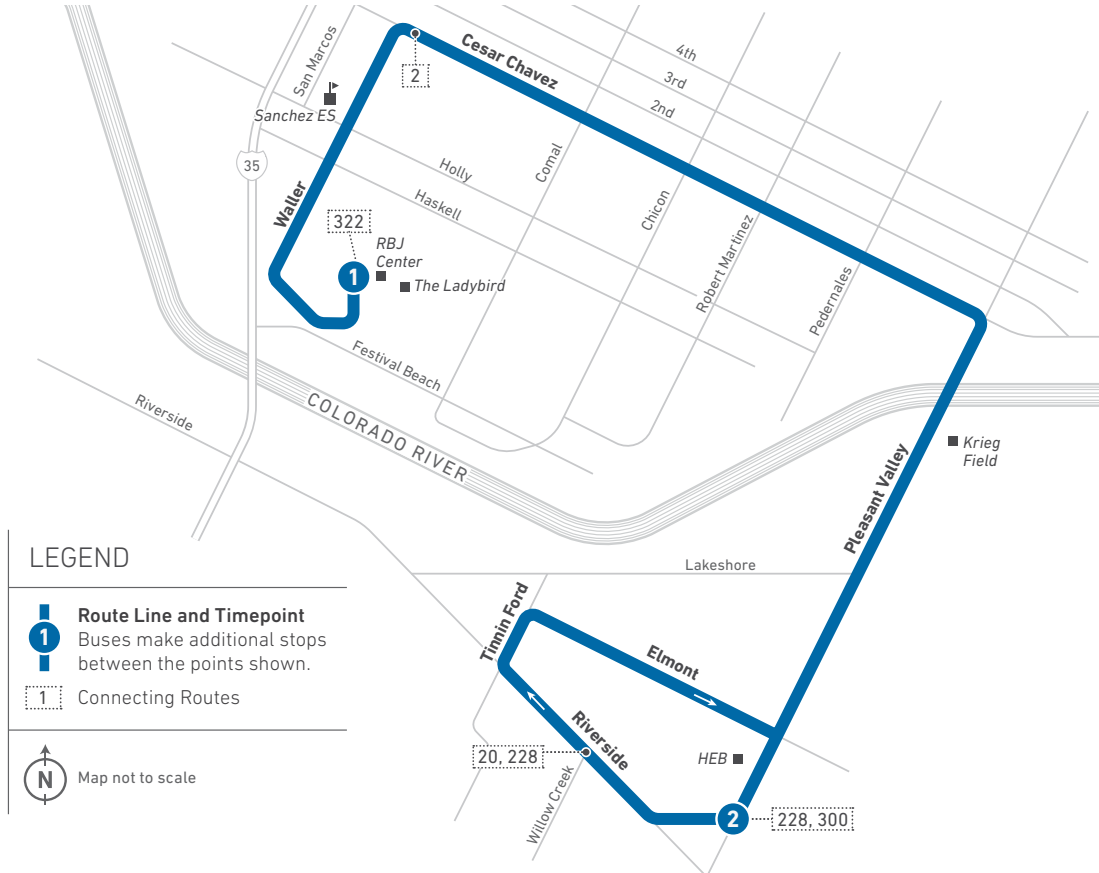

490

HEB Shuttle

Wednesday — 490 RBJ Center

LEGEND

- Route Line and Timepoint**
Buses make additional stops between the points shown.
- Connecting Routes**
- Map not to scale

490 WEDNESDAYS/OUTBOUND

490 WEDNESDAYS/INBOUND