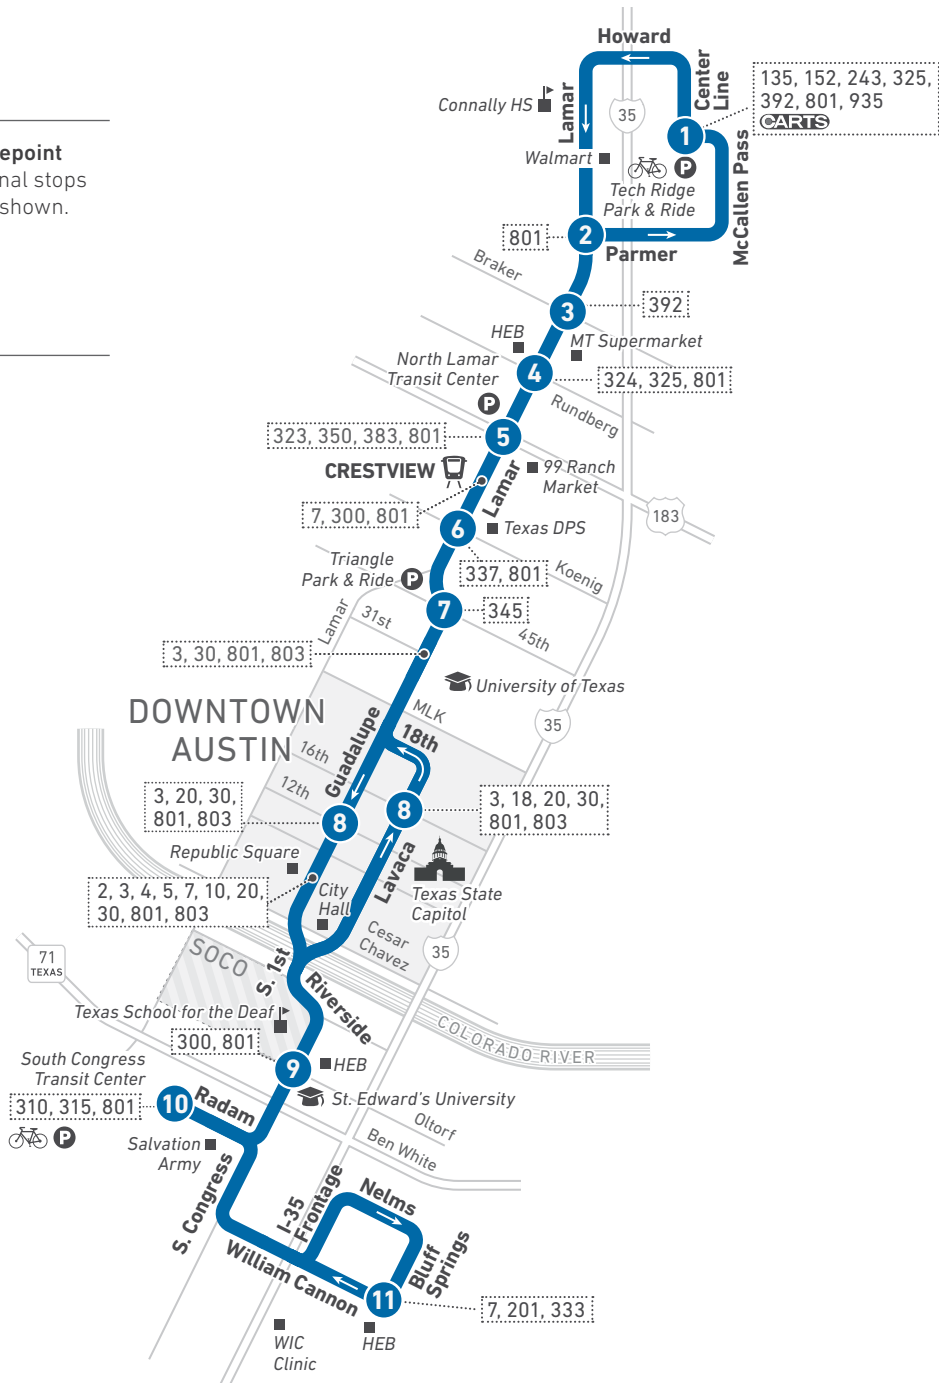

1 | N. Lamar/S. Congress

LEGEND

1 **Route Line and Timepoint**
Buses make additional stops between the points shown.

1 Connecting Routes

Rail Station

MetroBike Shelter

Map not to scale

Scan the QR code to see an online version of this route map.

DESTINATIONS

- Tech Ridge Park & Ride
- Connally High School
- Walmart
- MT Supermarket
- HEB (Rundberg, S. Congress, William Cannon)
- North Lamar Transit Center
- 99 Ranch Market
- Crestview Station
- Texas DPS
- Triangle Park & Ride
- University of Texas
- Texas State Capitol
- Republic Square
- City Hall
- Downtown Austin
- SOCO District
- Texas School for the Deaf
- St. Edward's University
- Salvation Army
- South Congress Transit Center
- WIC Clinic