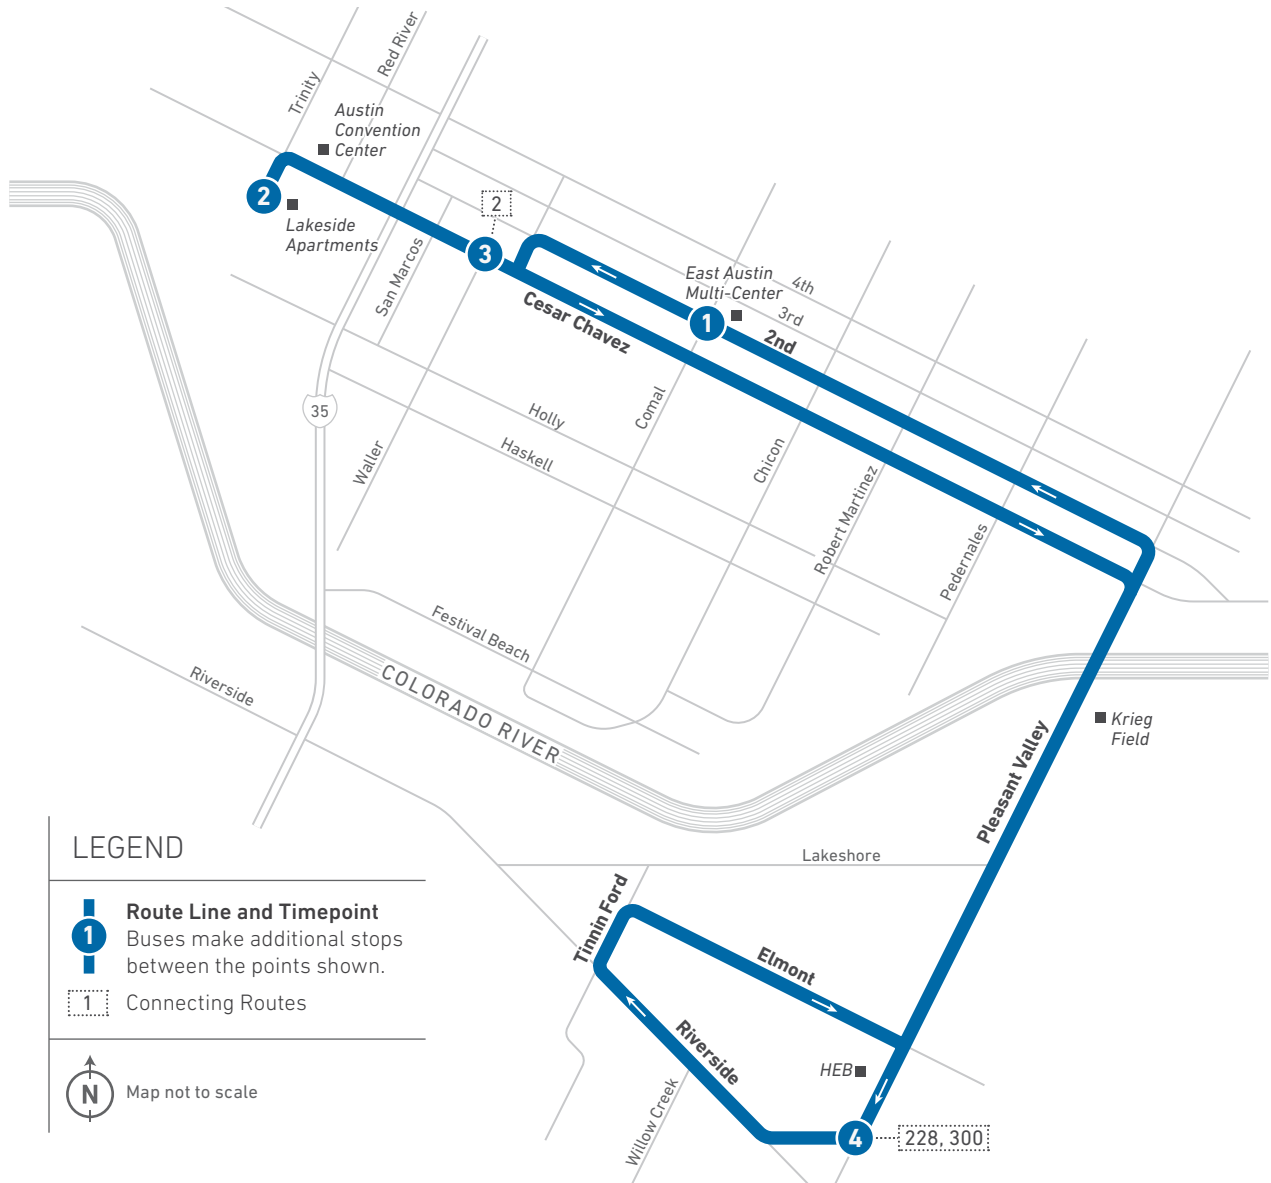

Thursday — 490 Multi-Center/Lakeshore

LEGEND

- **Route Line and Timepoint**
- **1** Buses make additional stops between the points shown.
- **1** Connecting Routes

Map not to scale

490 THURSDAYS/OUTBOUND

490 THURSDAYS/INBOUND

1 Multi-Center	2 Lakeside Apartments	3 Cesar Chavez at Waller	4 HEB Riverside	To Route/Garage	4 HEB at Riverside	1 Multi-Center	To Route/Garage
10:22	10:25	10:27	10:37		10:40	10:52	
10:55	10:58	11:00	11:10		11:13	11:25	
11:28	11:31	11:33	11:43		11:46	11:58	
12:01	12:04	12:06	12:16		12:19	12:31	
12:34	12:37	12:39	12:49		12:52	1:04	
1:04	1:07	—	—	G