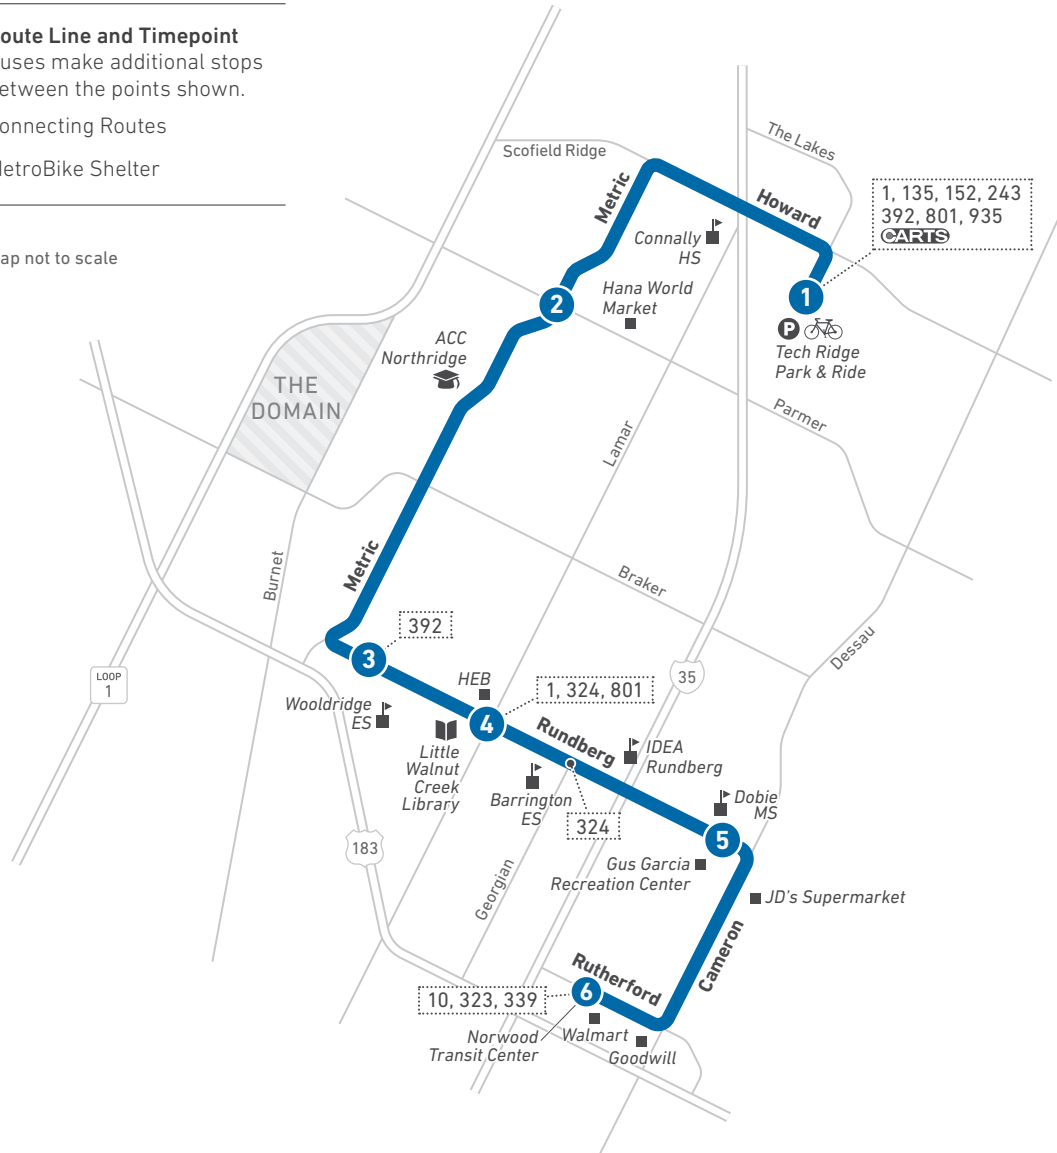

325

Metric/Rundberg (WEEKDAY HIGH-FREQUENCY ROUTE)

LEGEND

1 **Route Line and Timepoint**
Buses make additional stops between the points shown.

1 Connecting Routes

MetroBike Shelter

Map not to scale

Scan the QR code to see an online version of this route map.