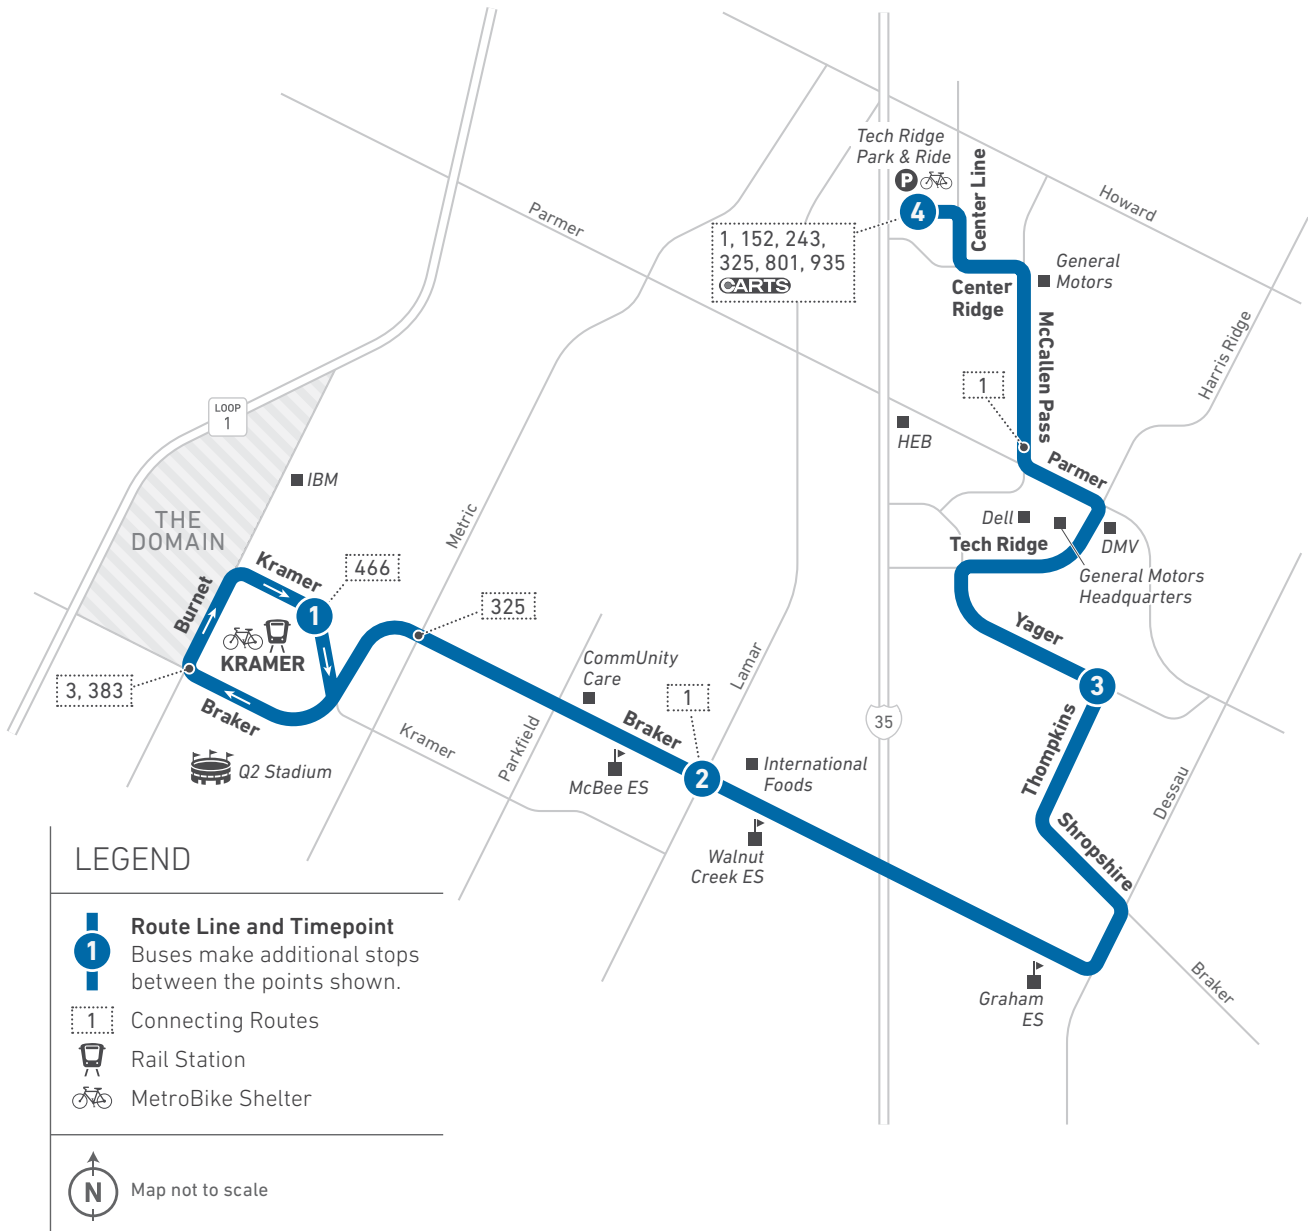

392 | Braker

LEGEND

- **1** Route Line and Timepoint
  Buses make additional stops between the points shown.
- **1** Connecting Routes
- Rail Station
- MetroBike Shelter

Scan the QR code to see an online version of this route map.

DESTINATIONS

- Q2 Stadium
- The Domain
- IBM
- Kramer Station
- CommUnityCare
- McBee Elementary School
- Walnut Creek Elementary School
- International Foods
- Graham Elementary School
- Dell
- HEB
- General Motors
- Department of Motor Vehicles
- General Motors Headquarters
- Tech Ridge Park & Ride

NOTES

Eastbound trips continue as Route 243 at Tech Ridge Park & Ride.