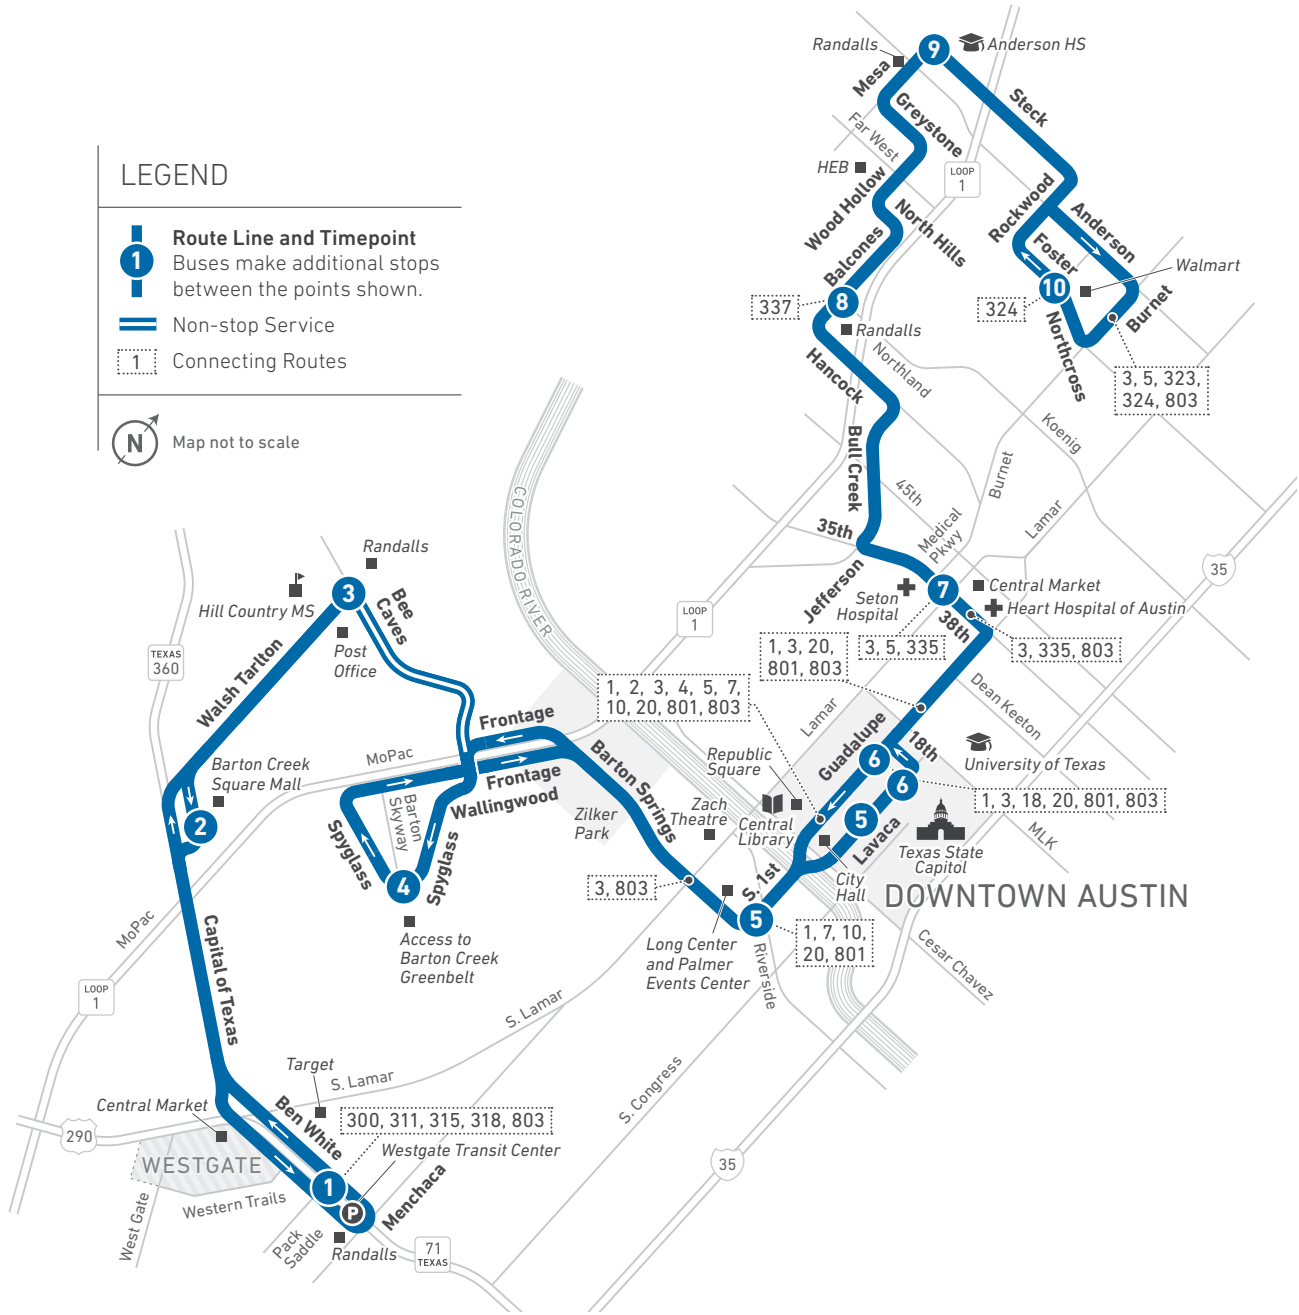

30

Barton Creek/Bull Creek

LOCAL

LEGEND

- **Route Line and Timepoint**
  Buses make additional stops between the points shown.
- Non-stop Service
- Connecting Routes

Map not to scale

Scan the QR code to see an online version of this route map.

DESTINATIONS

- Westgate Transit Center
- Randalls (West Lake Hills & Balcones, Ben White, Mesa & Steck)
- Target
- Barton Creek Square Mall
- Hill Country Middle School
- Post Office
- Access to Barton Creek Greenbelt
- Zilker Metropolitan Park
- Zach Theater
- Long Center and Parmer Events Center
- Downtown Austin
- City Hall
- Texas State Capitol
- University of Texas
- Heart Hospital of Austin

- Central Market (Westgate & North Lamar)
- Seton Hospital
- HEB
- Anderson High School
- Walmart
- Republic Square
- Central Library

NOTES

- South 1st at Riverside is a timepoint only going Southbound.
- Route 30 frequently operates on detour during special events that occur at Zilker Park. Keep up-to-date on when this happens at capmetro.org/service-alerts.