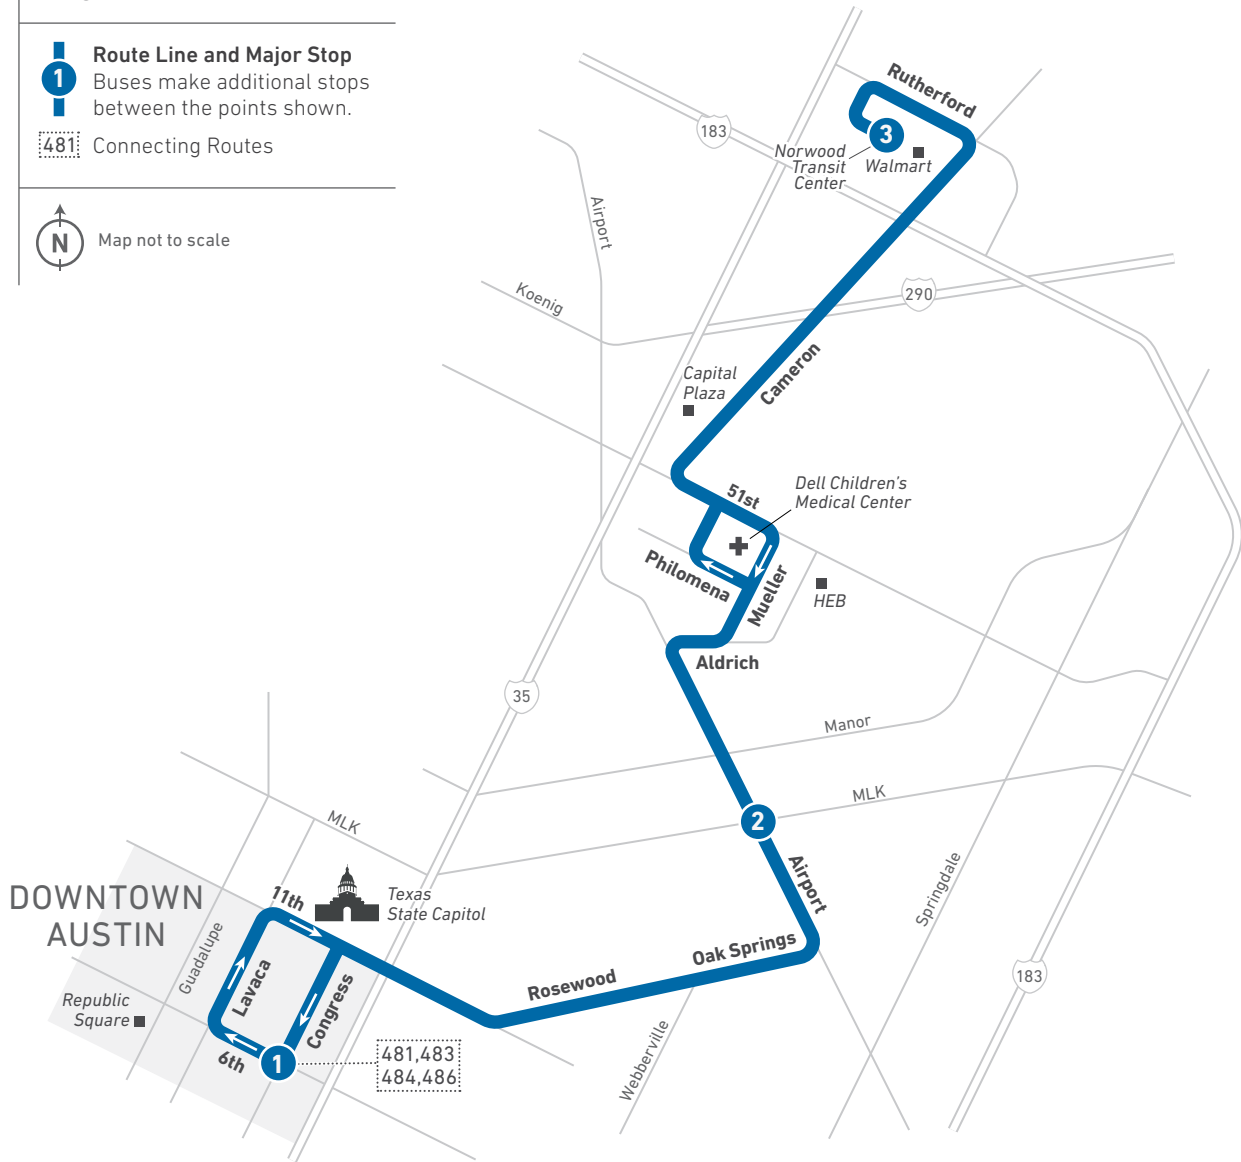

Scan the QR code to see an online version of this route map.

- DESTINATIONS**
- Downtown Austin
 - Republic Square
 - Dell Children's Medical Center
 - Mueller District
 - Capital Plaza
 - Norwood Transit Center
 - Walmart