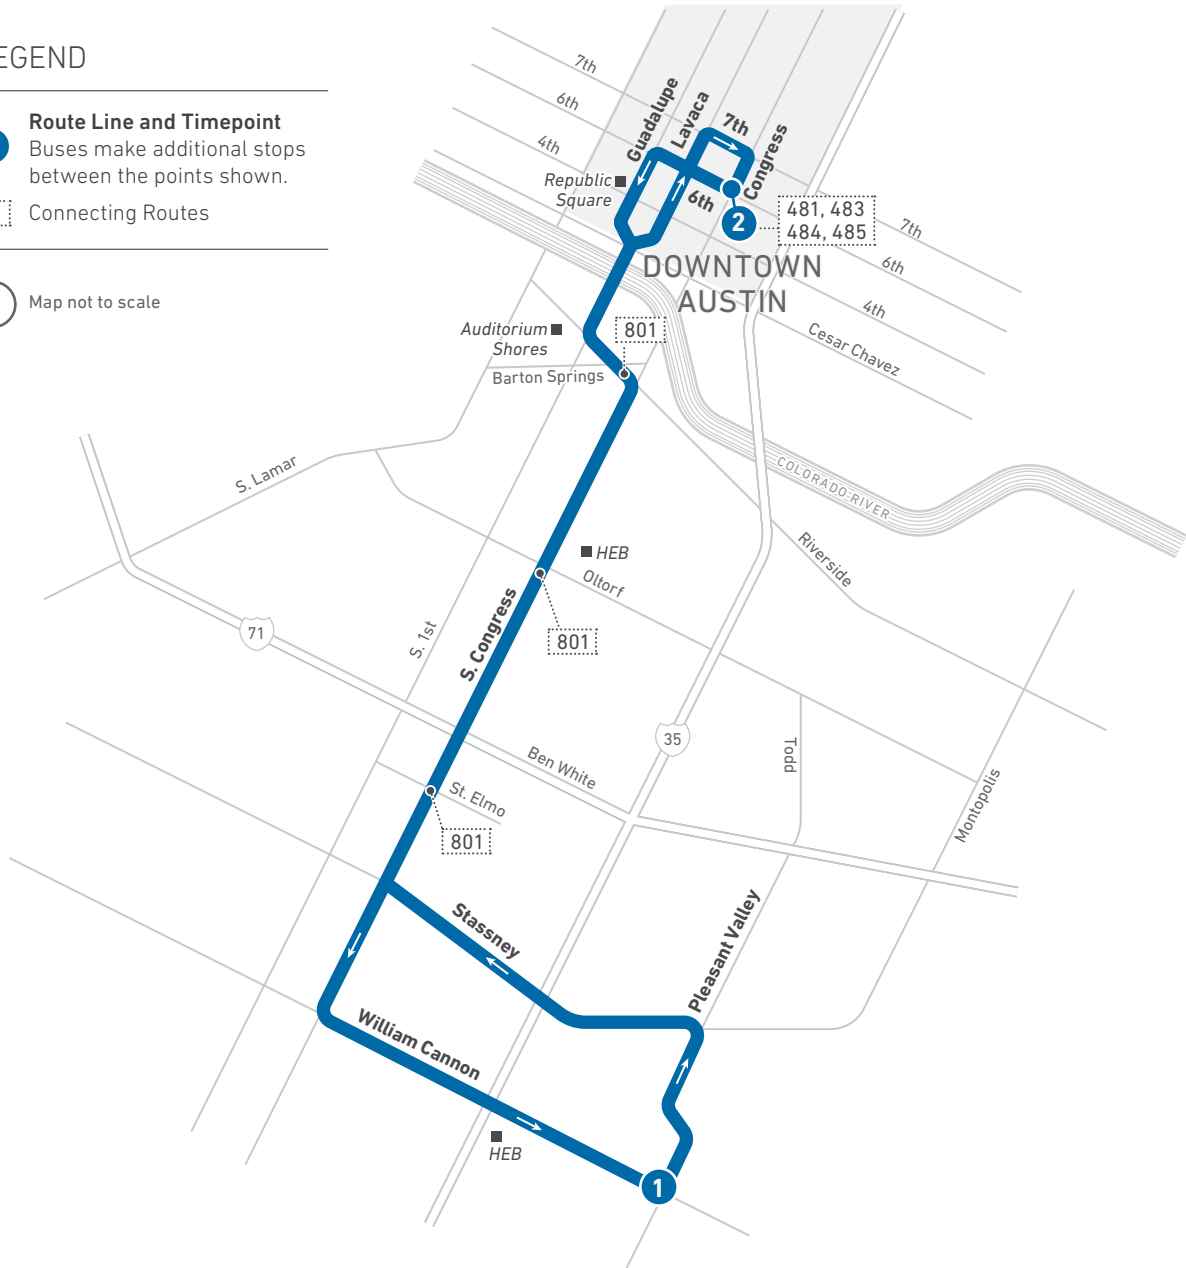

486

Night Owl South Congress

LOCAL

LEGEND

1 Route Line and Timepoint
Buses make additional stops between the points shown.

1 Connecting Routes

N Map not to scale

Scan the QR code to see an online version of this route map.