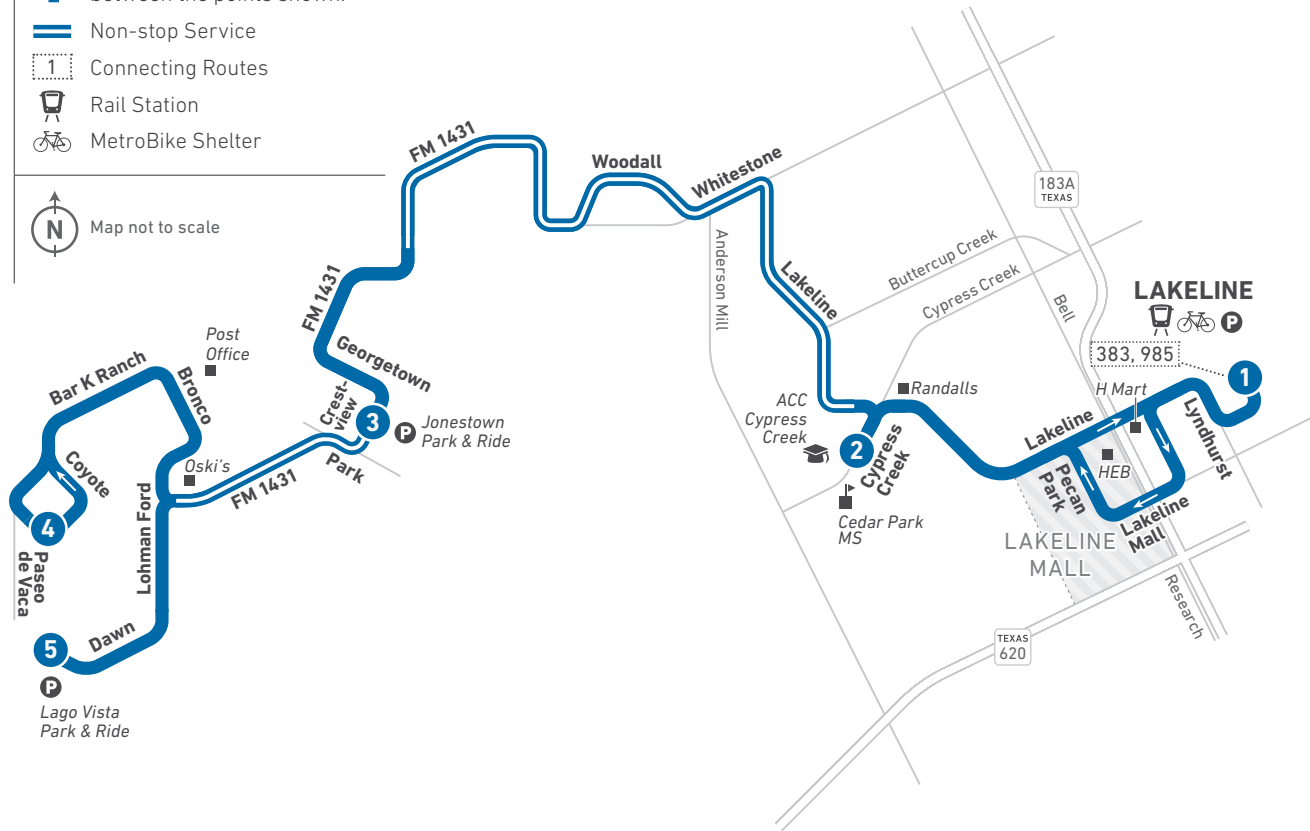

214

Northwest Feeder

LOCAL

LEGEND

- Route Line and Timepoint**
Buses make additional stops between the points shown.
- Non-stop Service
- Connecting Routes
- Rail Station
- MetroBike Shelter

Map not to scale