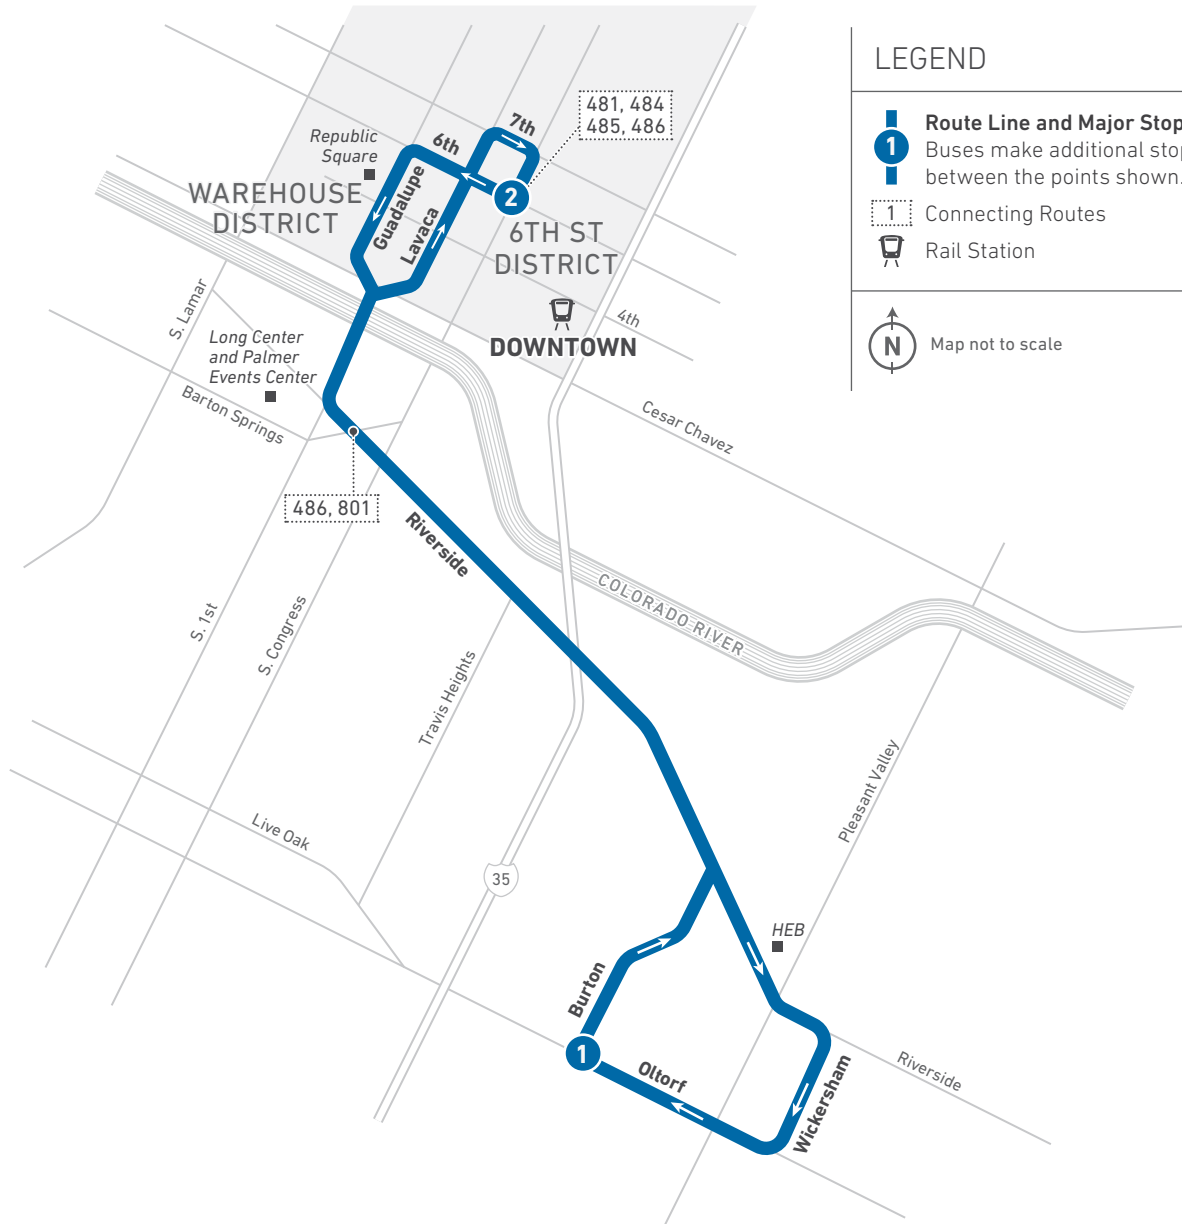

483

Night Owl Riverside

Scan the QR code to see an online version of this route map.

DESTINATIONS

- HEB
- Long Center
- Palmer Events Center
- Republic Square
- Downtown Austin
- Downtown Station

483 MON.–FRI. LATE NIGHTS/SOUTHBOUND