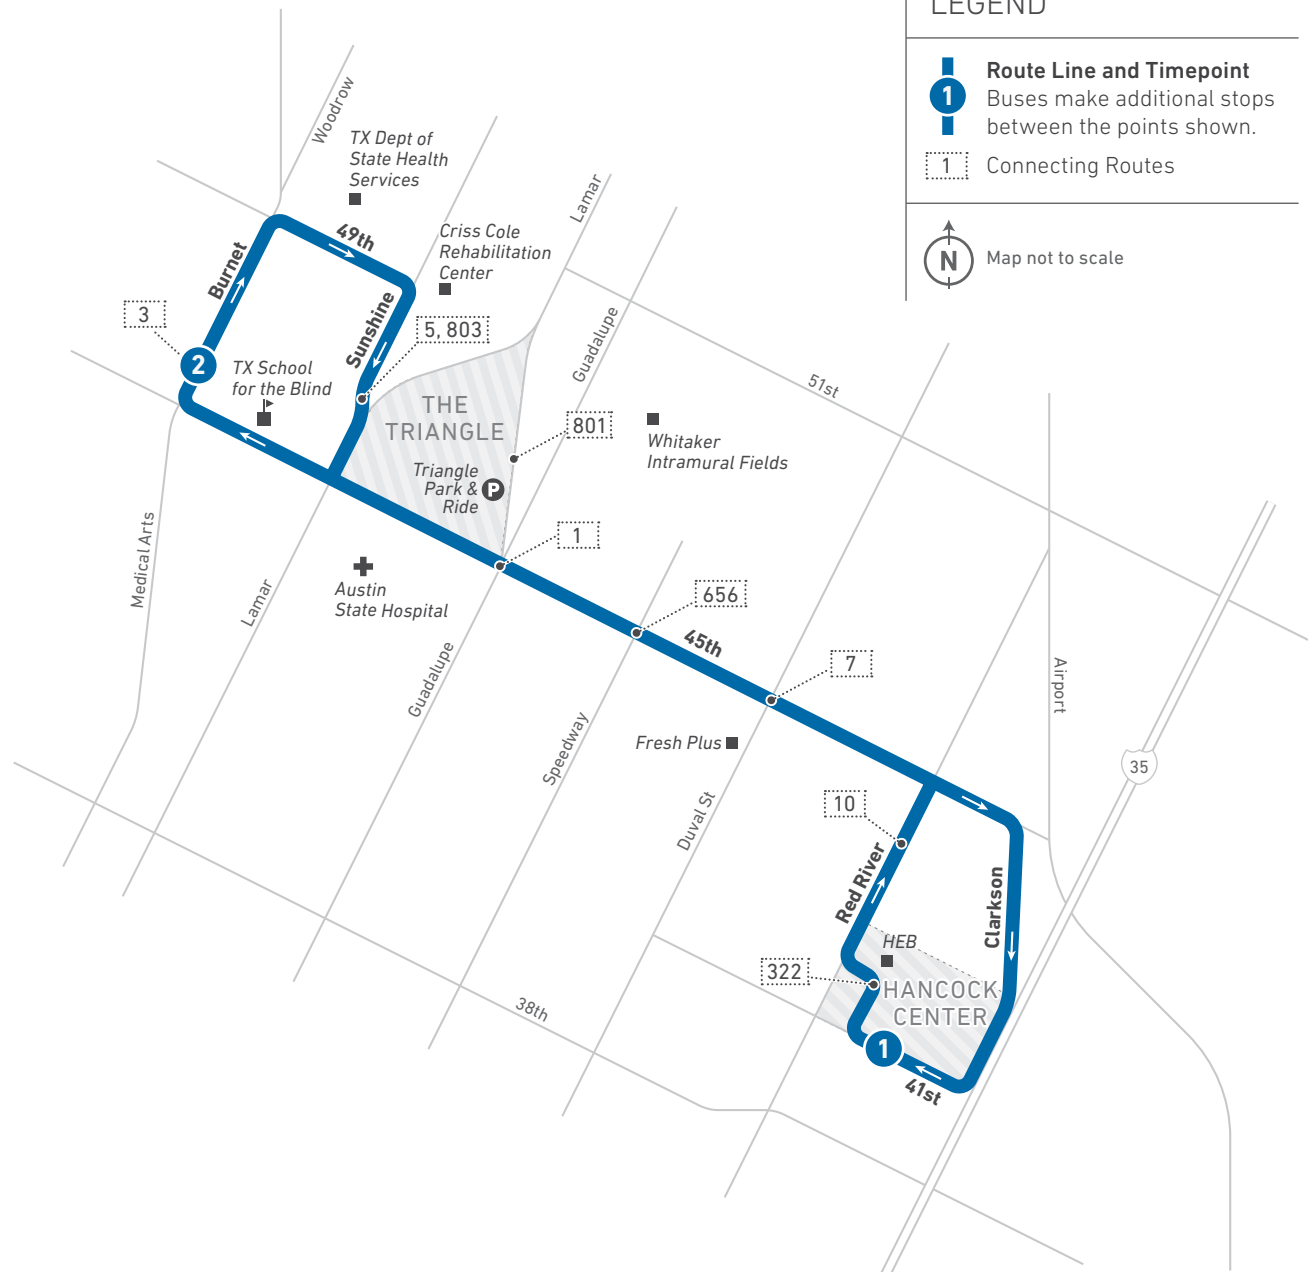

345 | 45th Street

LEGEND

- **Route Line and Timepoint**
  Buses make additional stops between the points shown.
- **Connecting Routes**

Scan the QR code to see an online version of this route map.

DESTINATIONS

- Hancock Center
- HEB
- Fresh Plus Grocery
- Whitaker Intramural Fields
- The Triangle
- Triangle Park & Ride
- Austin State Hospital
- Texas School for the Blind
- Texas Department of State Health Services
- Criss Cole Rehabilitation Center