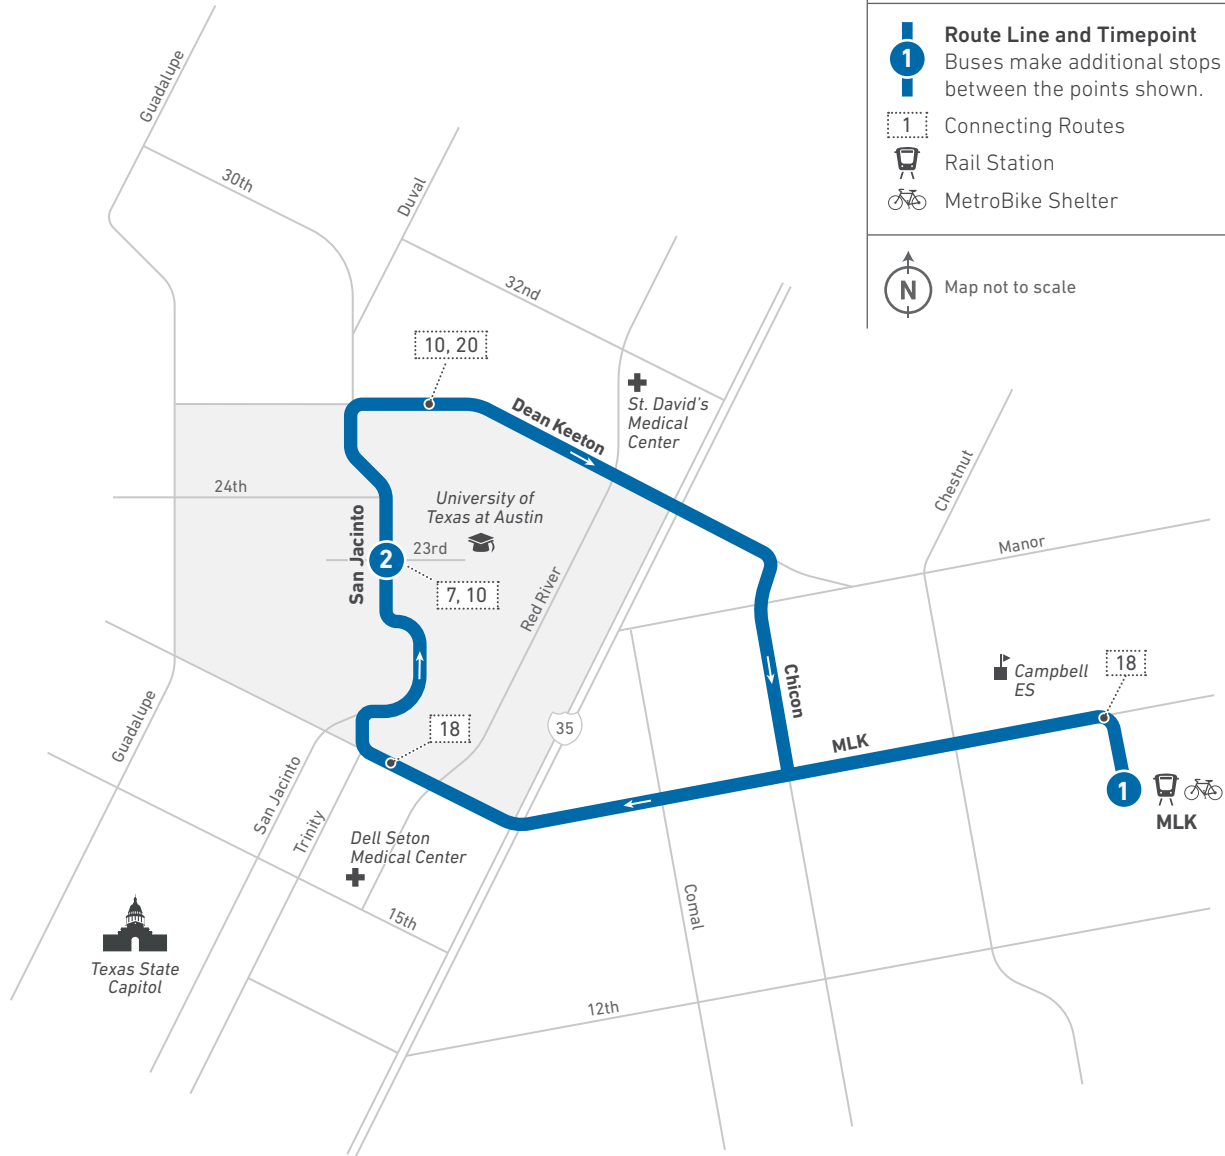

Map not to scale

Scan the QR code to see an online version of this route map.

DESTINATIONS

- MLK Station
- Campbell Elementary School
- Dell Seton Medical Center
- University of Texas at Austin
- St. David's Medical Center