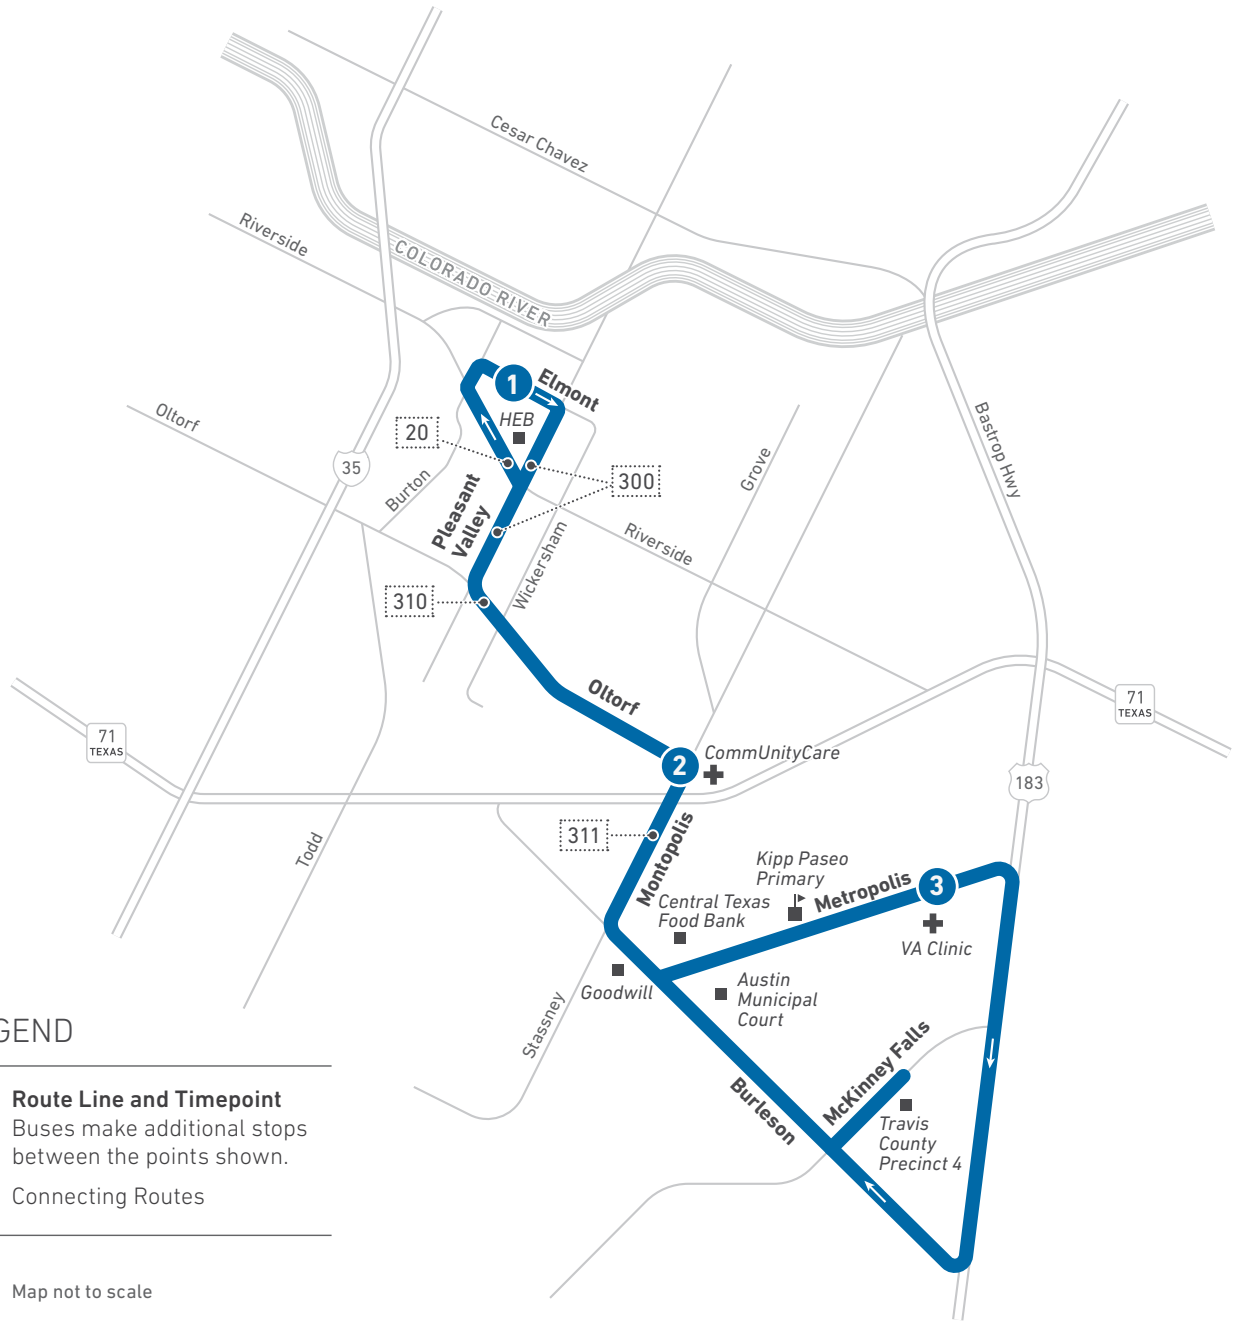

LEGEND

1 **Route Line and Timepoint**
Buses make additional stops between the points shown.

1 **Connecting Routes**

Map not to scale

Scan the QR code to see an online version of this route map.

DESTINATIONS

- HEB
- CommUnityCare
- Goodwill
- Austin Municipal Court
- Central Texas Food Bank
- VA Austin Outpatient Clinic
- Travis County Precinct 4
- Kipp Paseo Primary