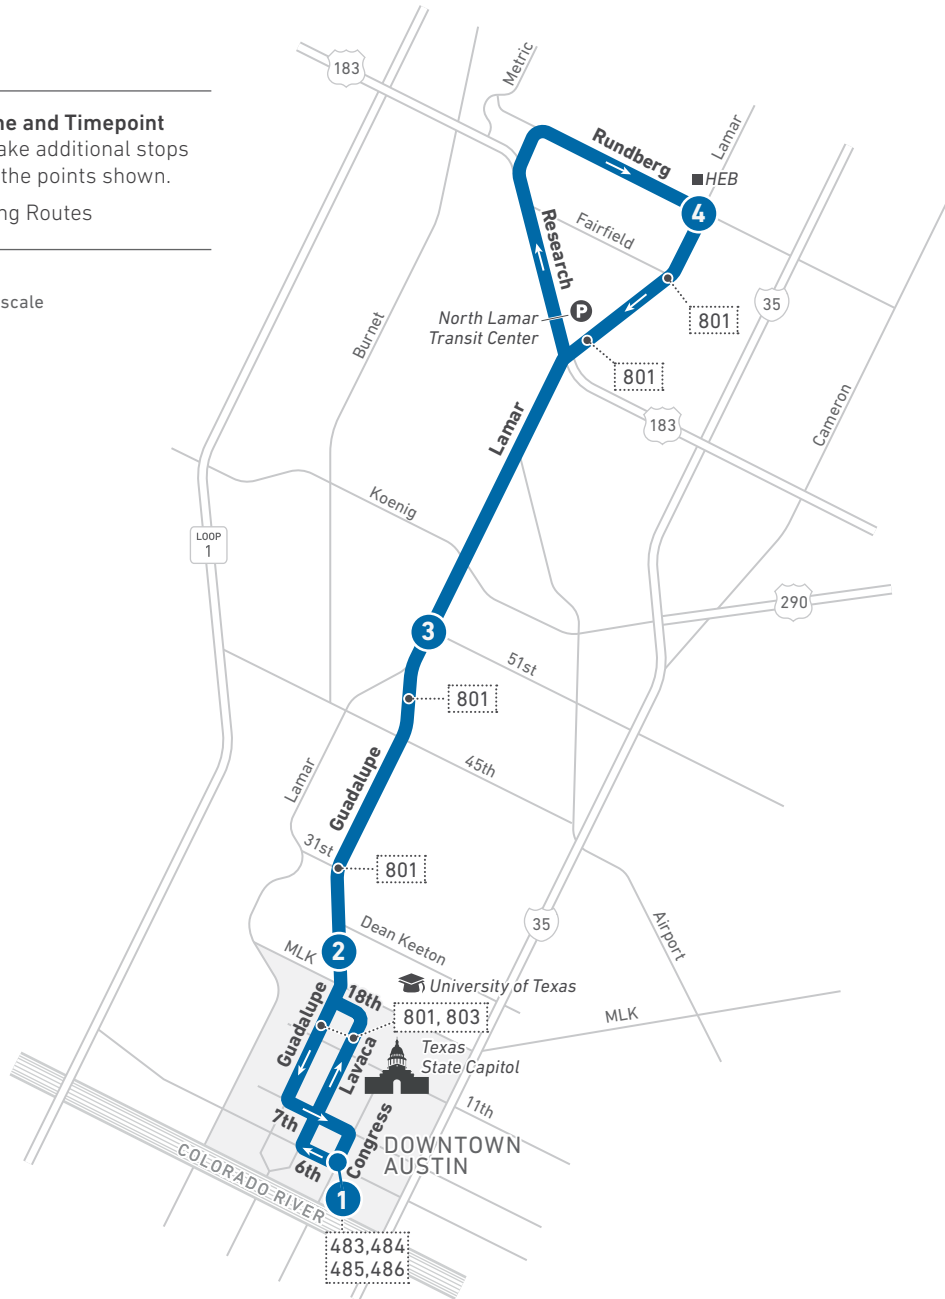

481

Night Owl North Lamar

LEGEND

1 Route Line and Timepoint
Buses make additional stops between the points shown.

1 Connecting Routes

N Map not to scale

Scan the QR code to see an online version of this route map.