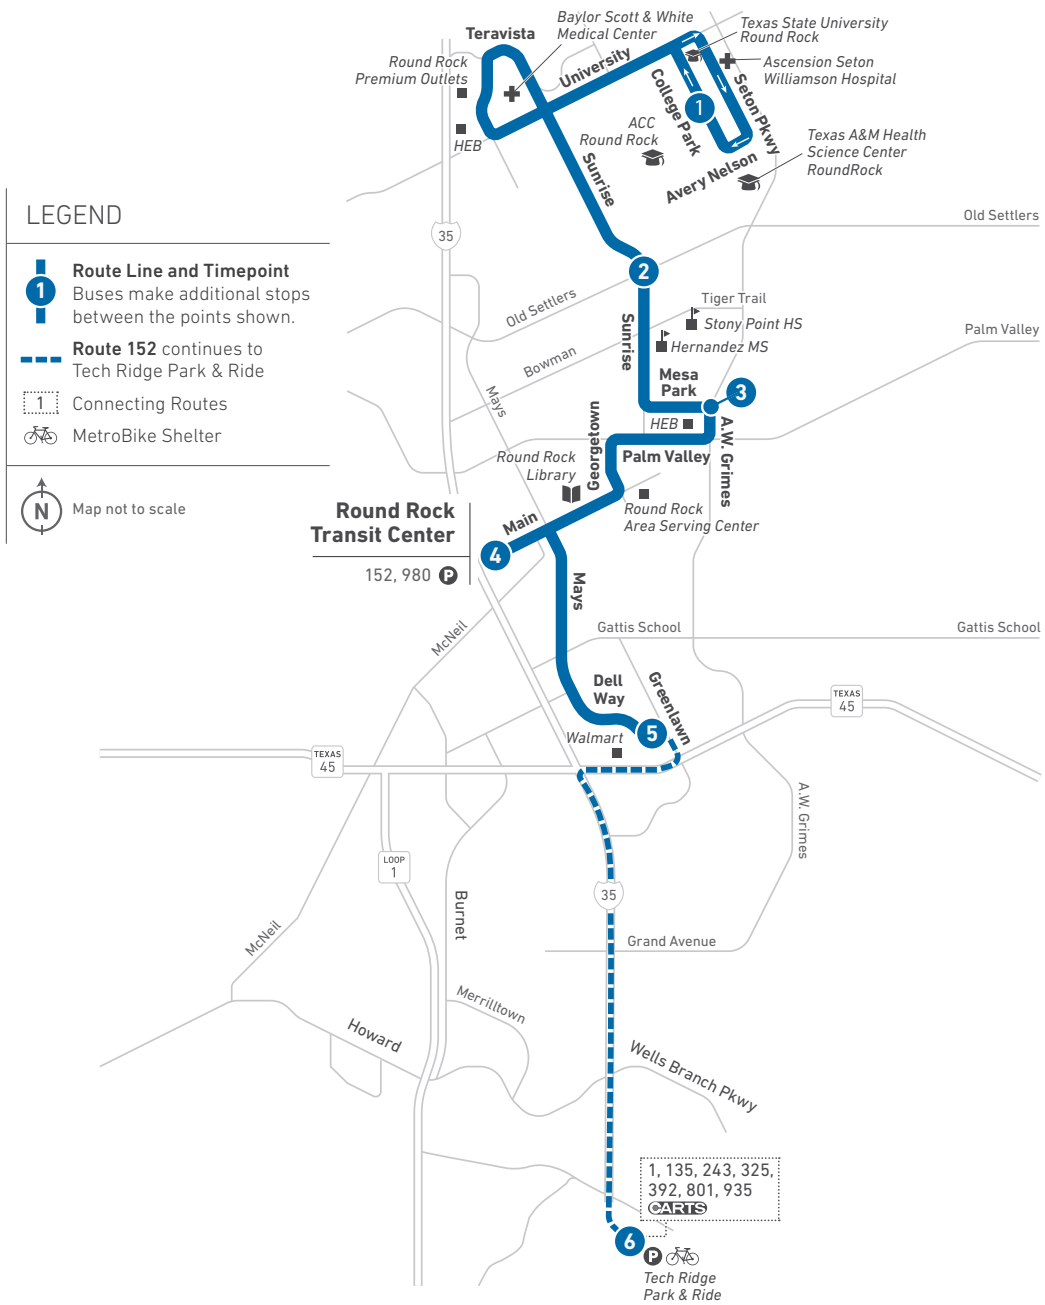

50/152

Round Rock Tech Ridge

LEGEND

1. **1** **Route Line and Timepoint**
     Buses make additional stops between the points shown.
   - **---** **Route 152** continues to Tech Ridge Park & Ride
   - **1** **Connecting Routes**
   - **MetroBike Shelter**
2. Map not to scale

Scan the QR code to see an online version of this route map.

DESTINATIONS

- ACC Round Rock
- Texas A&M Health Science Center
- Ascension Seton Williamson Hospital
- Texas State University Round Rock
- Baylor Scott & White Medical Center
- Round Rock Premium Outlets
- HEB (University Blvd., Palm Valley)
- Stony Point High School
- Hernandez Middle School
- Round Rock Area Serving Center
- Round Rock Library
- Round Rock Transit Center
- Walmart
- Tech Ridge Park & Ride

NOTES

After departing the bus stop at Dell Way & Greenlawn, southbound trips continue as Route 152 and northbound trips operate as Route 50. Customers can remain seated on their bus if continuing past the stop in either direction.