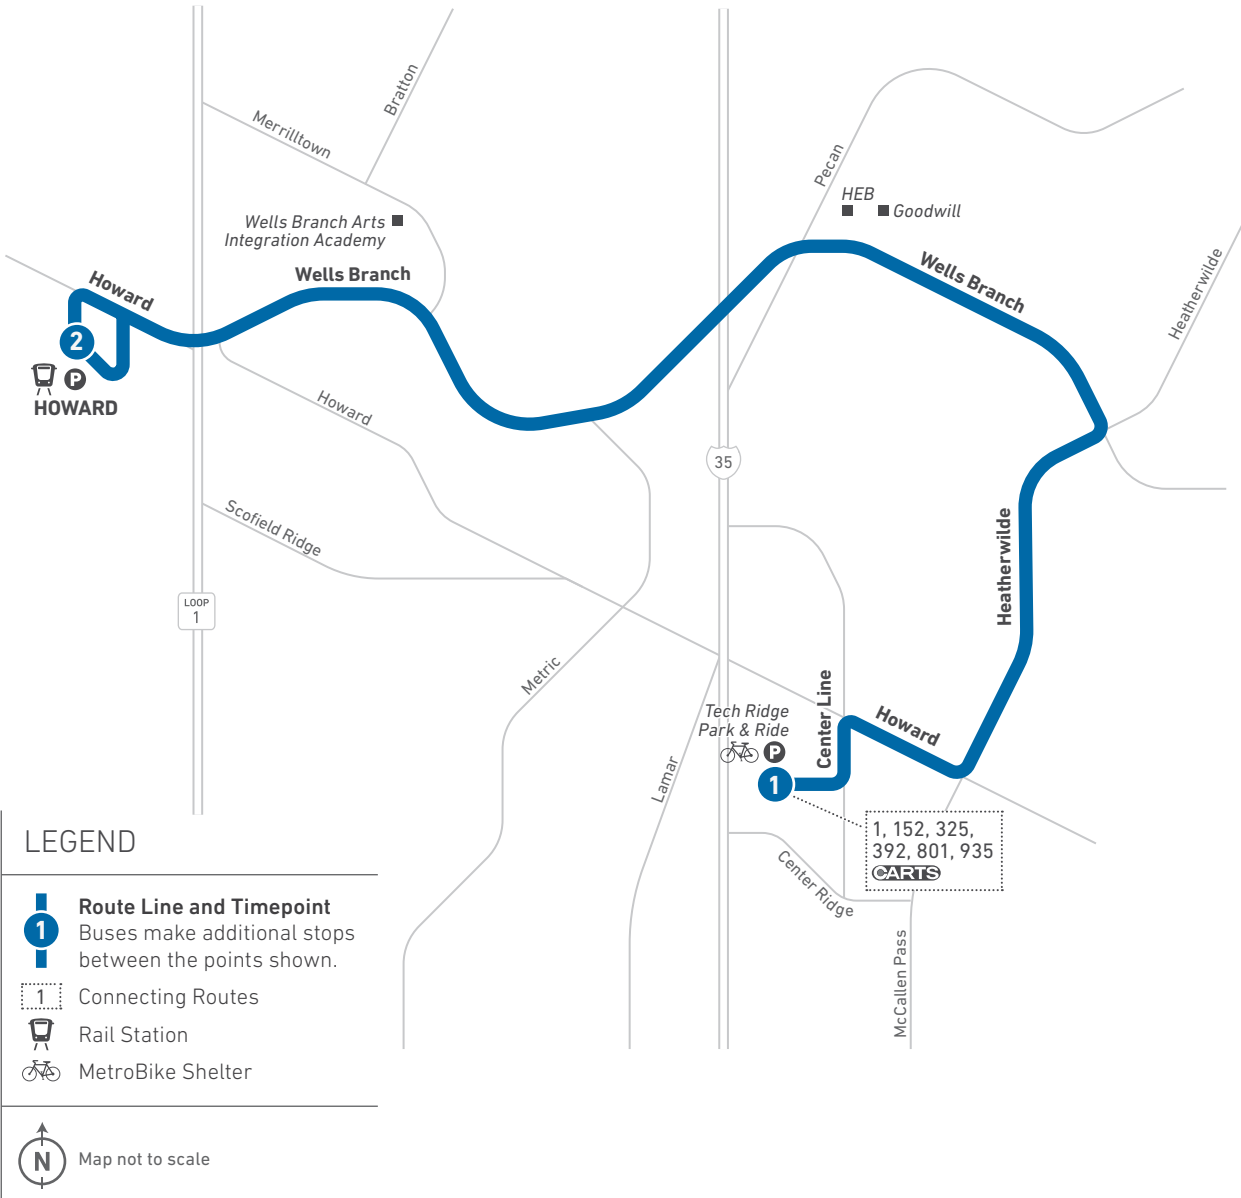

243 Wells Branch

Scan the QR code to see an online version of this route map.

DESTINATIONS

- Tech Ridge Park & Ride
- HEB
- Goodwill
- Wells Branch Arts Integration Academy
- Howard Station

NOTES

Eastbound trips continue as Route 392 at Tech Ridge Park & Ride.