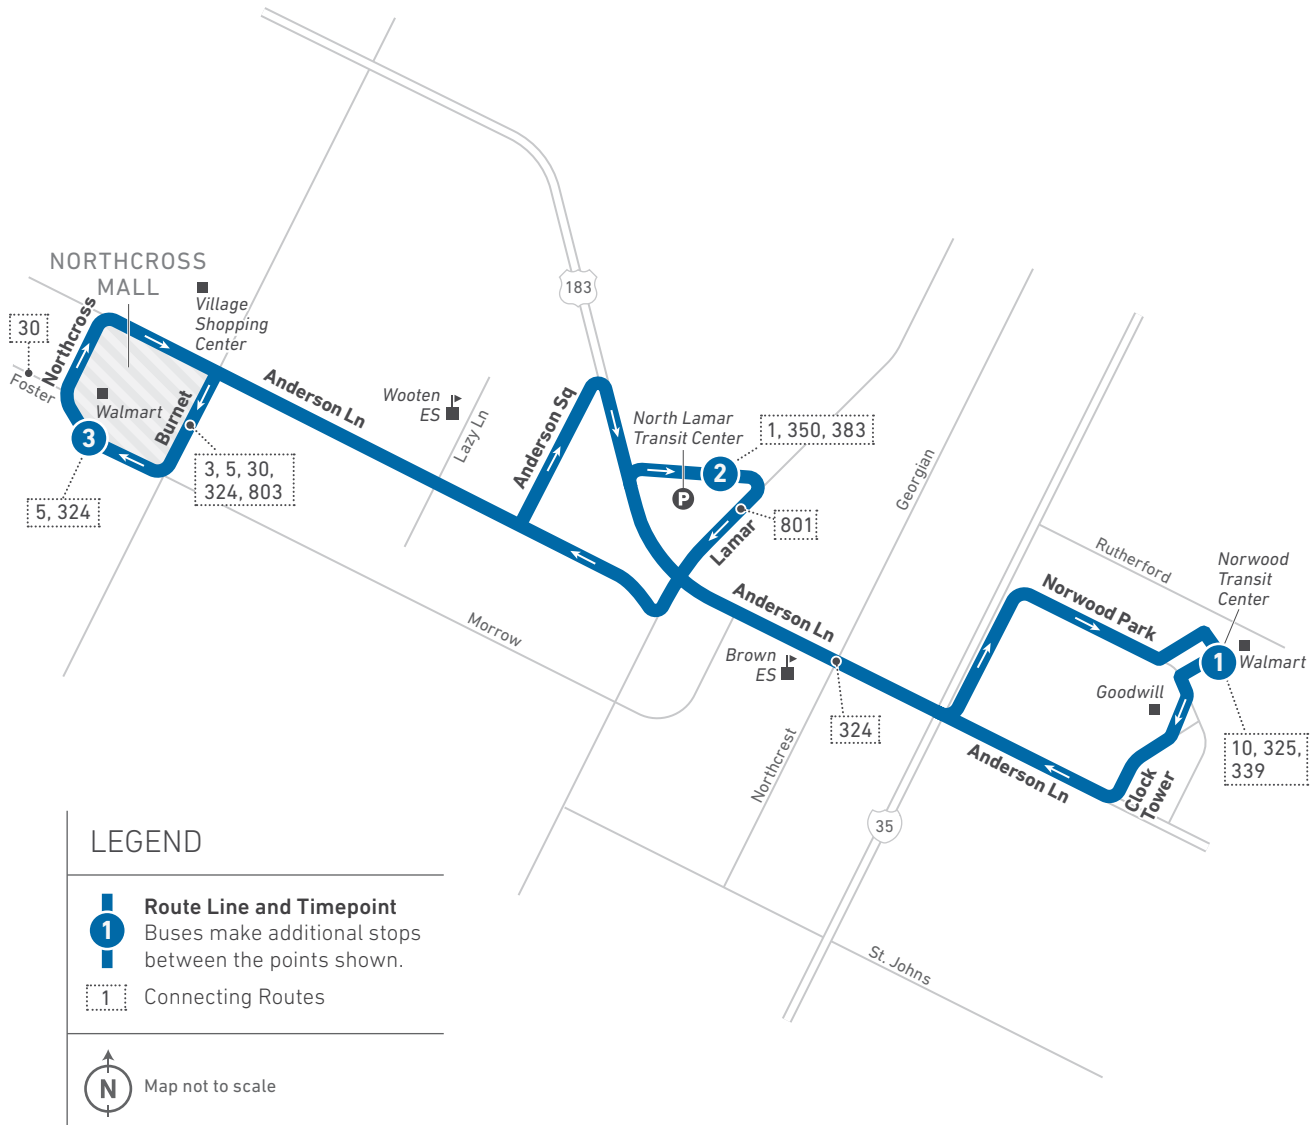

323 Anderson

Scan the QR code to see an online version of this route map.

DESTINATIONS

- Norwood Transit Center
- Walmart (Norwood, Northcross)
- Goodwill
- Brown Elementary School
- North Lamar Transit Center
- Wooten Elementary Center
- Northcross Mall
- Village Shopping Center