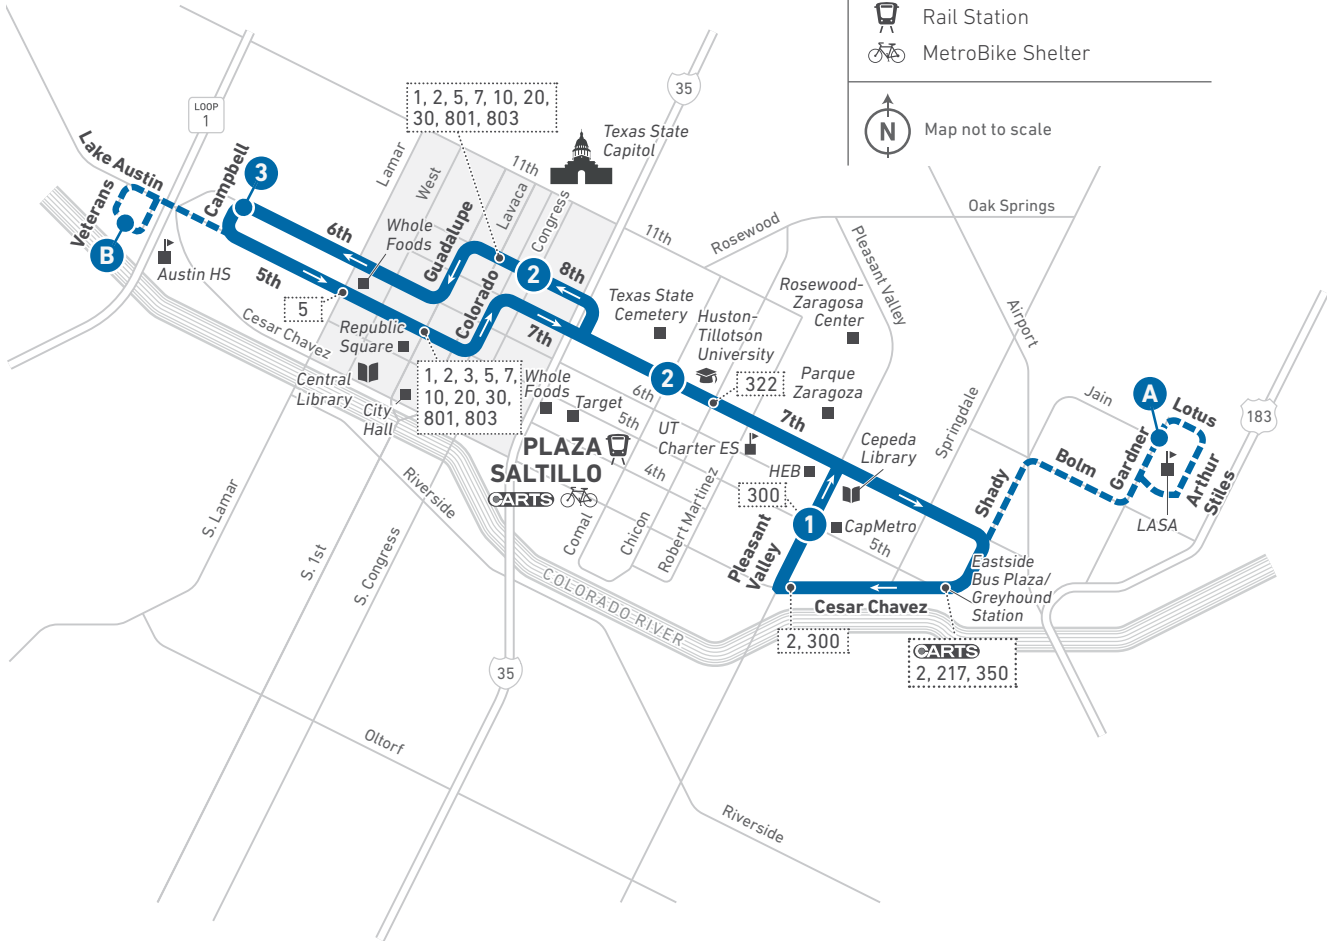

4

7th Street (WEEKDAY HIGH-FREQUENCY ROUTE)

LEGEND

- Route Line and Timepoint**
- 1** Buses make additional stops between the points shown.
- School Trip**
- A** Weekday limited trips only (see schedule)
- 1** Connecting Routes
- Rail Station
- MetroBike Shelter

Map not to scale

Scan the QR code to see an online version of this route map.

DESTINATIONS

- Greyhound Station
- Eastside Bus Plaza
- CapMetro
- Cepeda Library
- HEB
- Parque Zaragoza
- Rosewood-Zaragoza Center
- UT Charter Elementary School
- Huston-Tillotson University
- Texas State Cemetery
- Texas State Capitol
- Downtown Austin
- Whole Foods (Lamar and East Austin)
- Republic Square
- Central Library
- City Hall
- Target