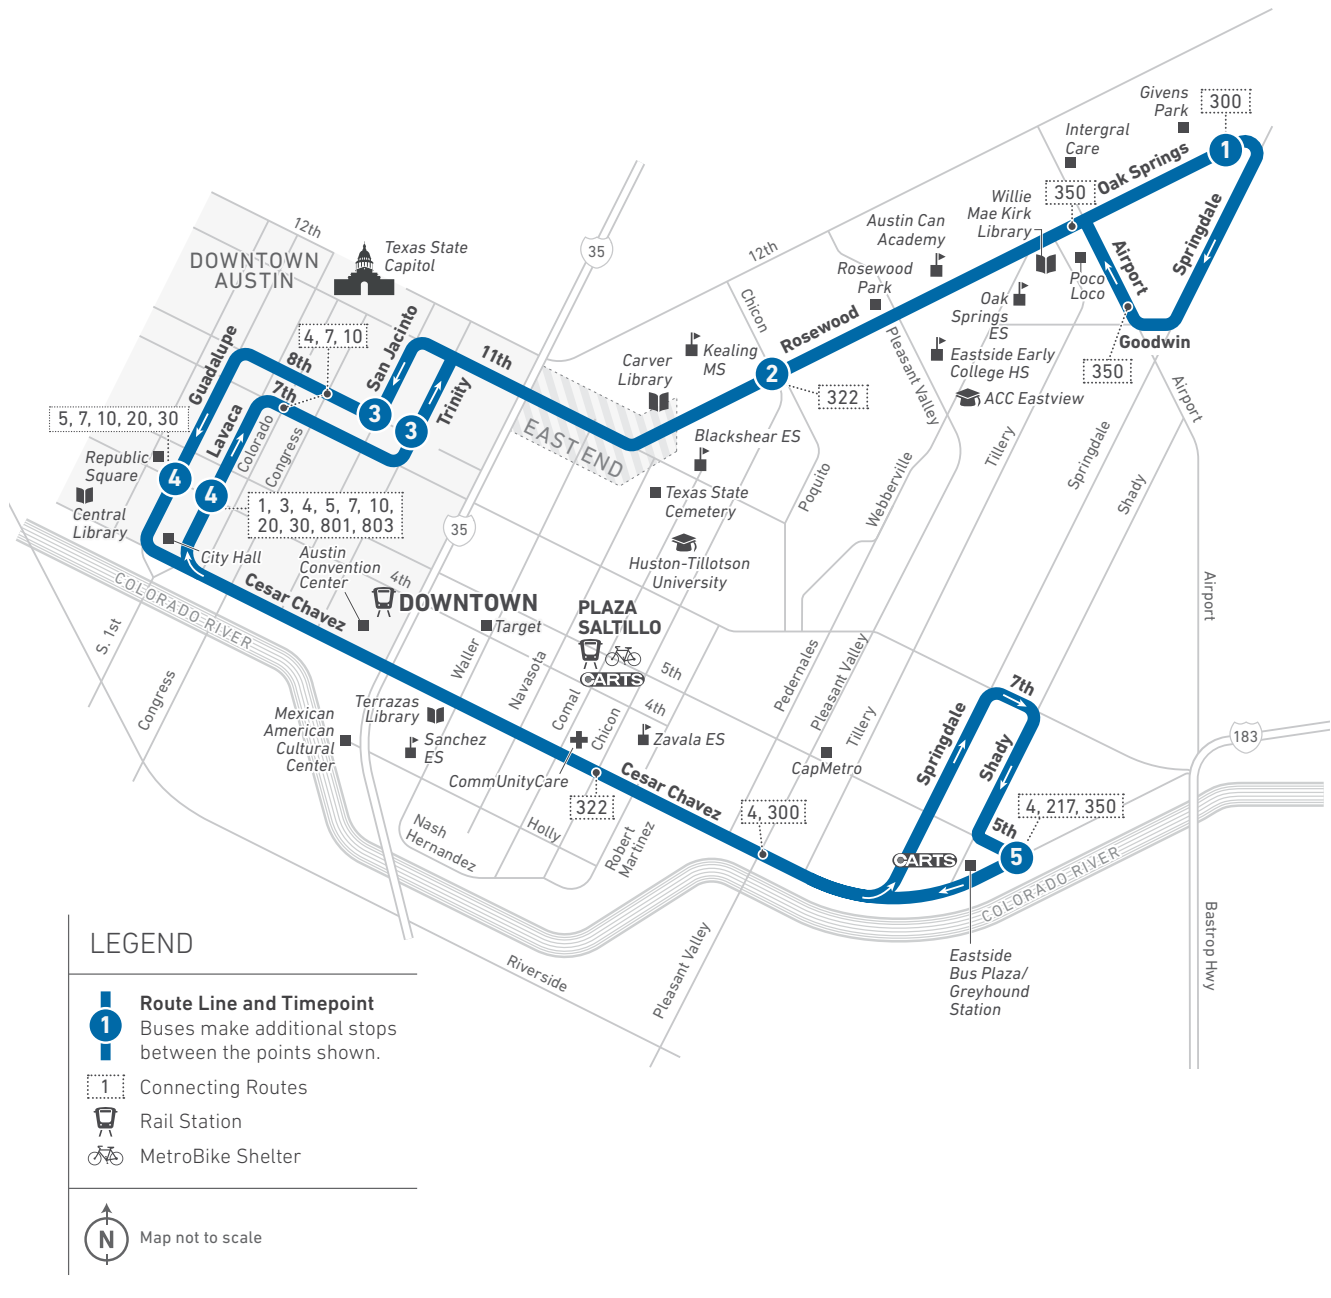

2

Rosewood/Cesar Chavez (WEEKDAY HIGH-FREQUENCY ROUTE)

LEGEND

1 Route Line and Timepoint
Buses make additional stops between the points shown.

1 Connecting Routes

Rail Station

MetroBike Shelter

Map not to scale

Scan the QR code to see an online version of this route map.

DESTINATIONS

- Givens Park
- Poco Loco Supermercado
- Integral Care
- Willie Mae Kirk Library
- Oak Springs Elementary School
- Austin Can Academy
- Eastside Early College High School
- ACC Eastview
- Rosewood Park

- Blackshear Elementary School
- Kealing Middle School
- Carver Library
- Texas State Cemetery
- East End District
- Texas State Capitol
- Republic Square
- Central Library
- City Hall
- Austin Convention Center
- Downtown Station
- Mexican American Cultural Center
- Terrazas Library
- Target
- Sanchez Elementary School
- Plaza Saltillo Station
- CommUnityCare
- Zavala Elementary School
- CapMetro
- Eastside Bus Plaza
- Greyhound Station

NOTES

Southbound trips will not wait at the end of the line at Oak Springs.