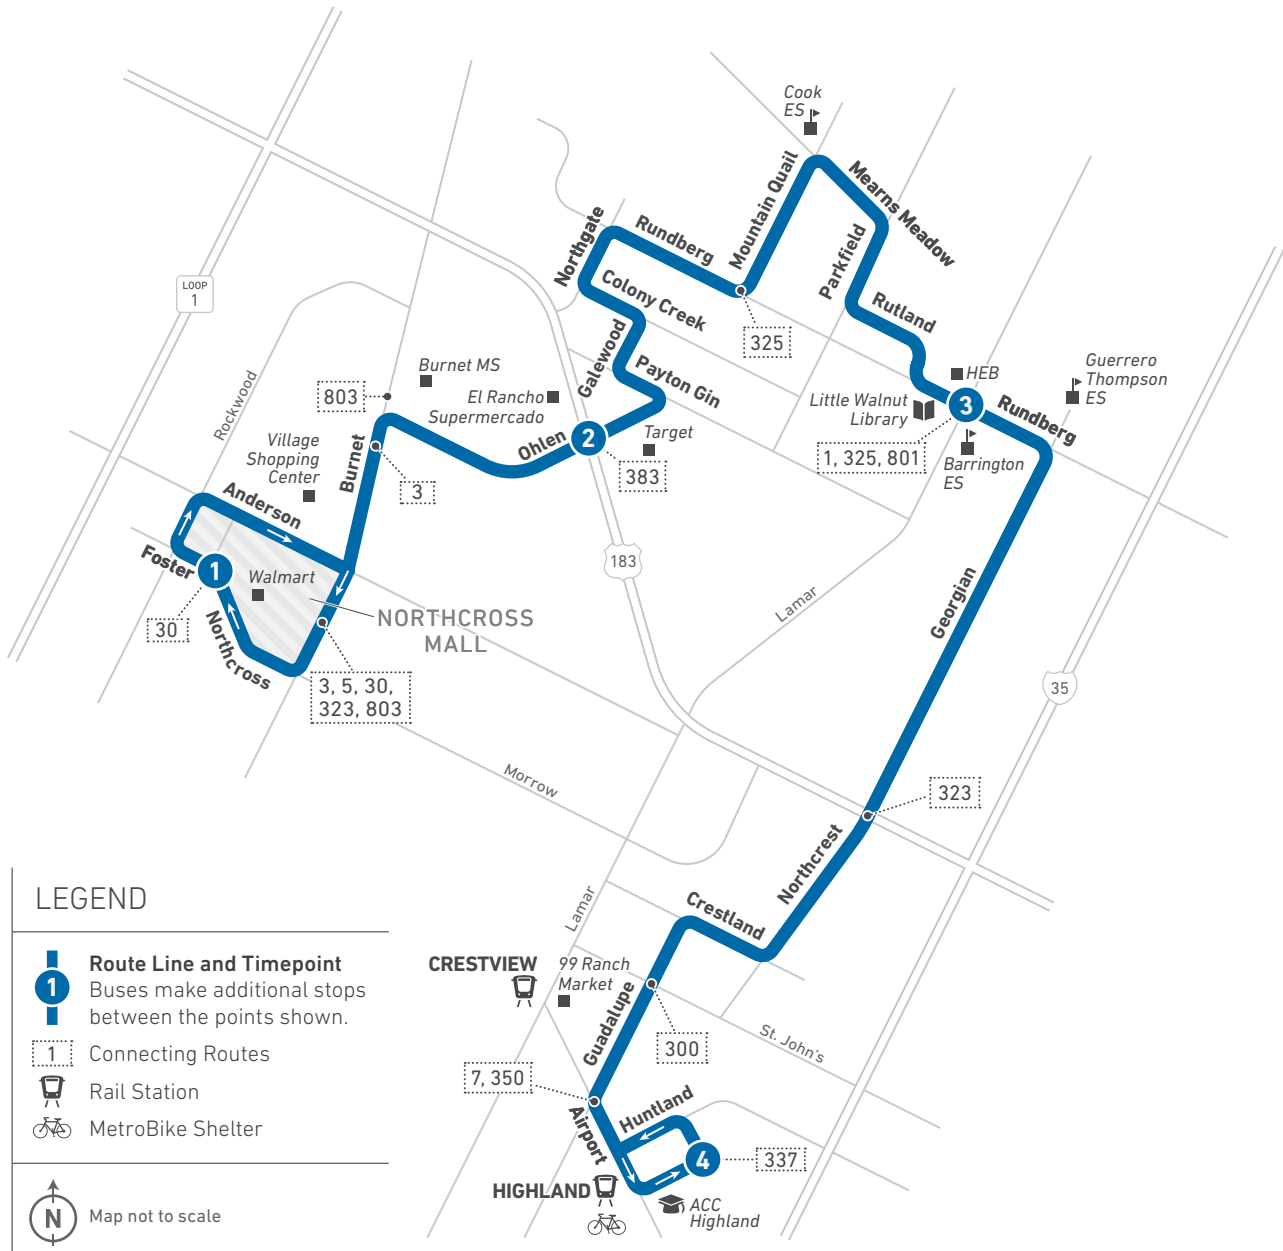

324 | Georgian/Ohlen

LEGEND

- Route Line and Timepoint**
Buses make additional stops between the points shown.
- Connecting Routes
- Rail Station
- MetroBike Shelter

Map not to scale

Scan the QR code to see an online version of this route map.