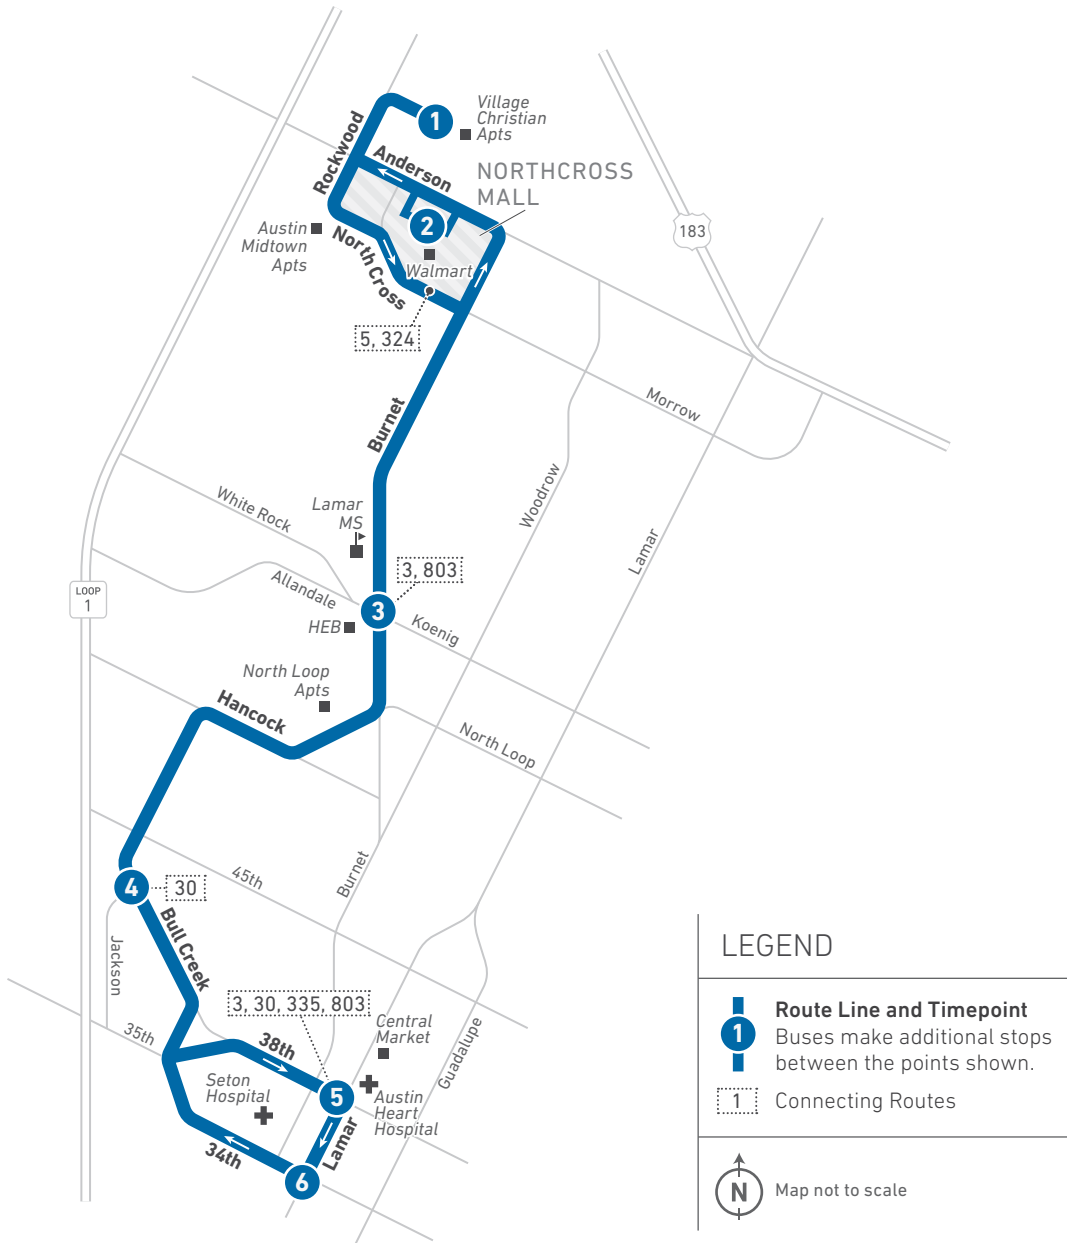

491

Allandale

LOCAL

LEGEND

1 Route Line and Timepoint
Buses make additional stops between the points shown.

1 Connecting Routes

N Map not to scale

Scan the QR code to see an online version of this route map.

DESTINATIONS

- Village Christian Apartments
- Austin Midtown Apartments
- Walmart
- Lamar Middle School
- HEB
- North Loop Apartments
- Central Market
- Austin Heart Hospital
- Seton Hospital

NOTES

Timepoint 6 is Northbound only