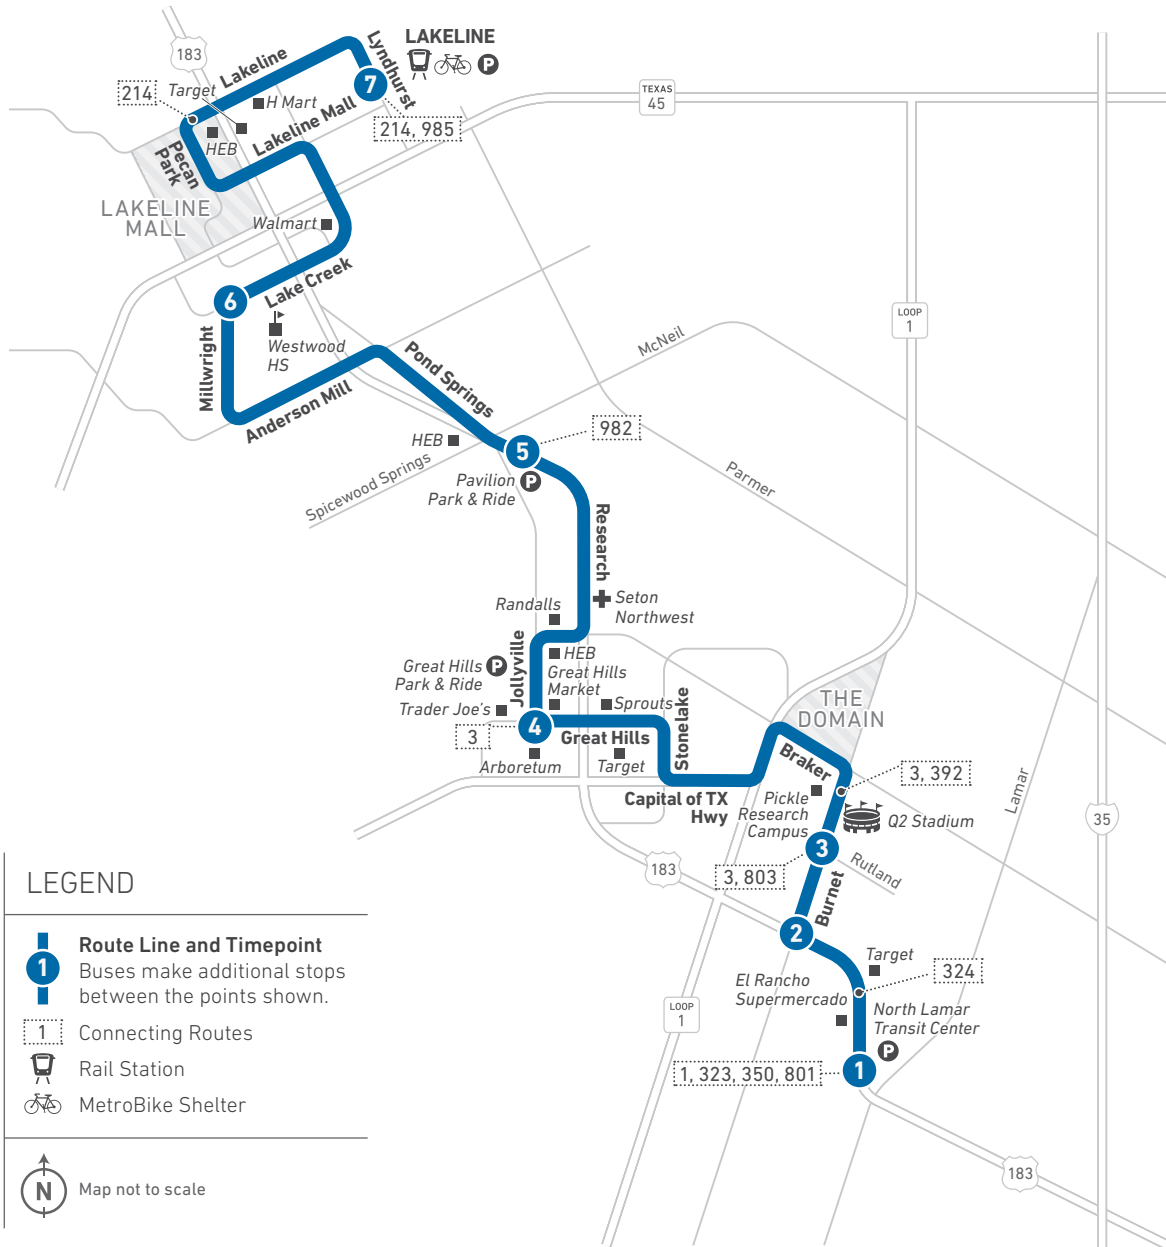

383 | Research

LEGEND

- Route Line and Timepoint**
Buses make additional stops between the points shown.
- Connecting Routes**
- Rail Station**
- MetroBike Shelter**

Map not to scale

Scan the QR code to see an online version of this route map.