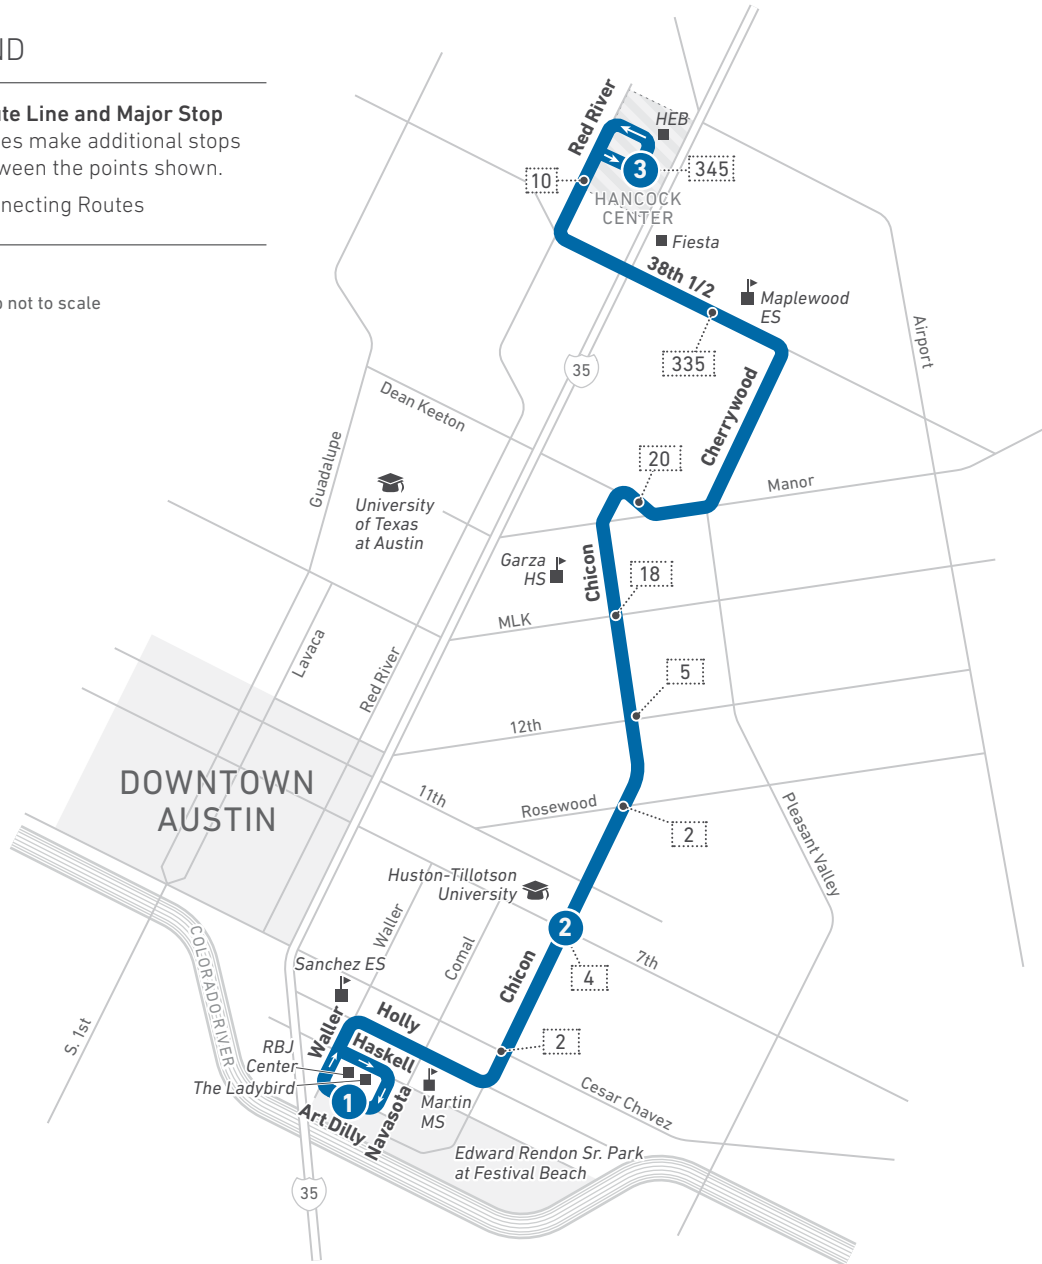

322

Chicon/Cherrywood

LEGEND

- Route Line and Major Stop**
- 1** Buses make additional stops between the points shown.
- 1** Connecting Routes

Scan the QR code to see an online version of this route map.

DESTINATIONS