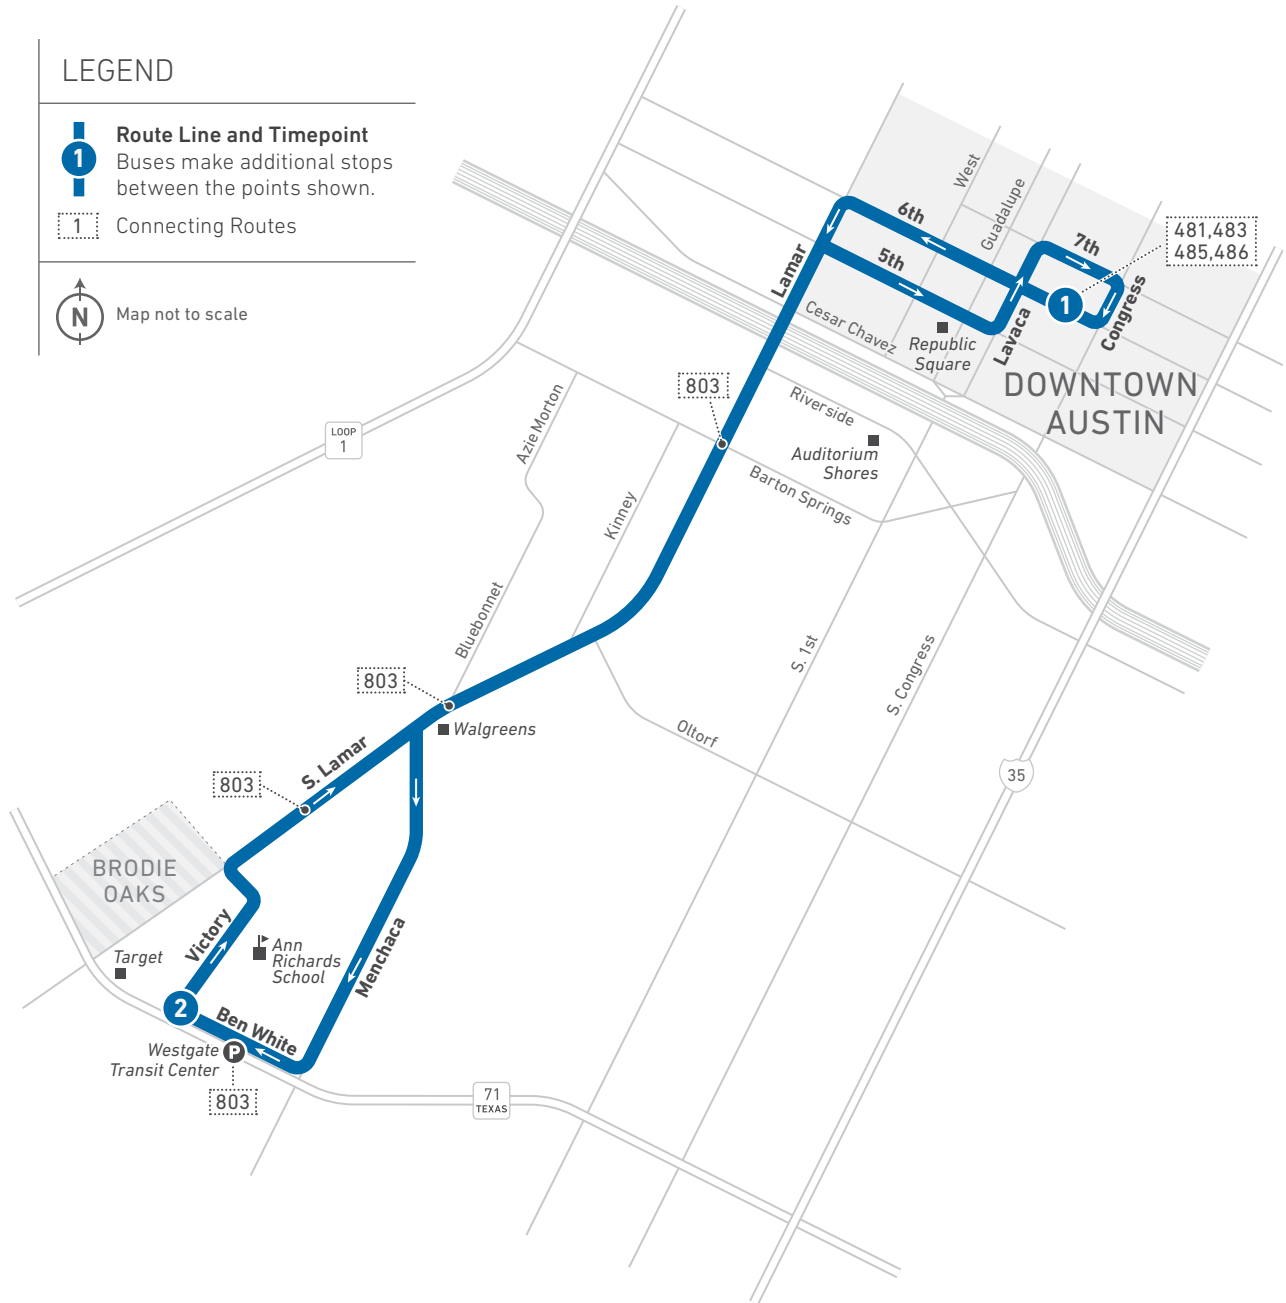

484

Night Owl South Lamar

LEGEND

1 **Route Line and Timepoint**
Buses make additional stops between the points shown.

1 **Connecting Routes**

Scan the QR code to see an online version of this route map.

DESTINATIONS