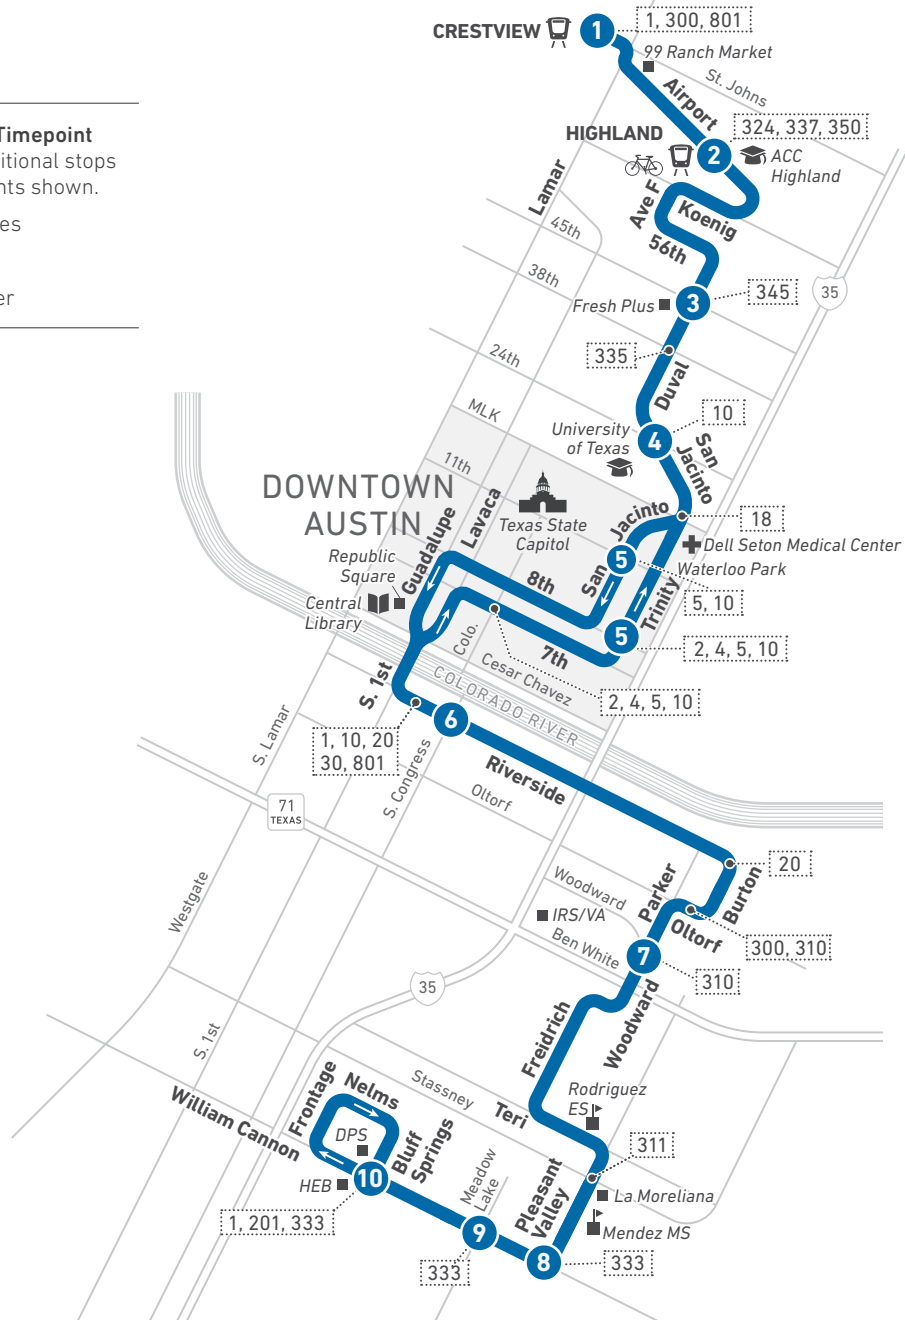

7

Duval/Dove Springs (HIGH-FREQUENCY ROUTE)

LEGEND

Route Line and Timepoint
1 Buses make additional stops between the points shown.

1 Connecting Routes

Rail Station

MetroBike Shelter

Map not to scale

Scan the QR code to see an online version of this route map.

DESTINATIONS

- Crestview Station
- 99 Ranch Market
- ACC Highland
- Fresh Plus
- University of Texas
- Waterloo Park
- Dell Seton Medical Center
- Texas State Capitol
- Downtown Austin