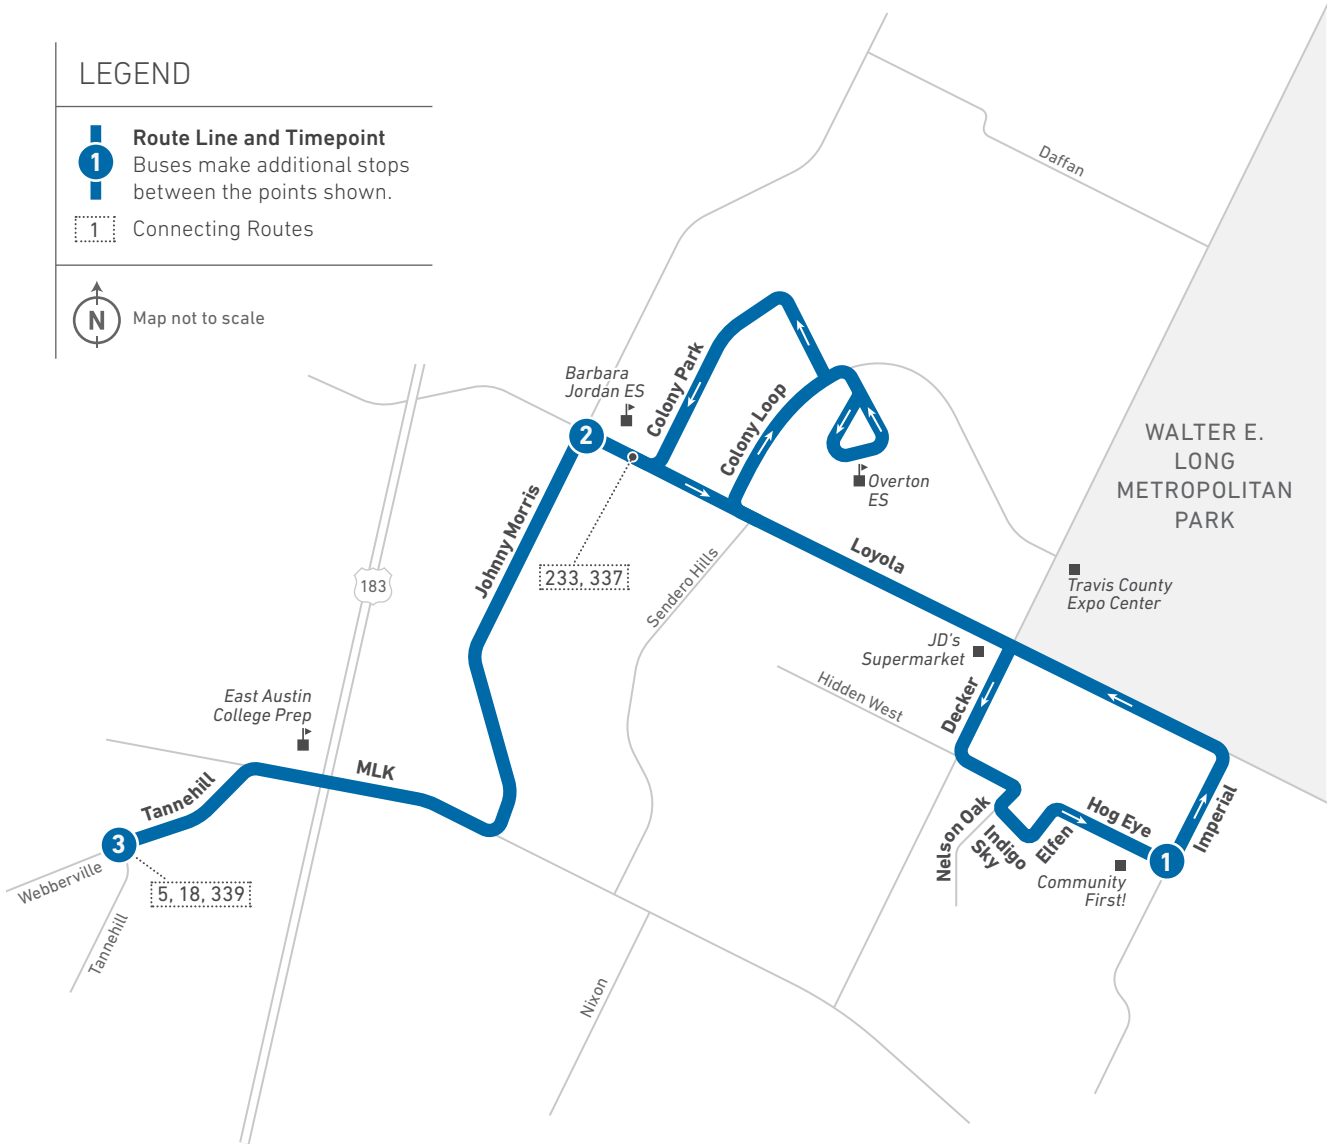

237

Northeast Feeder

LOCAL

LEGEND

1 **Route Line and Timepoint**
Buses make additional stops between the points shown.

1 **Connecting Routes**

Scan the QR code to see an online version of this route map.

DESTINATIONS

- Community First!
- JD's Supermarket
- Travis County Expo Center
- Overton Elementary School
- Barbara Jordan Elementary School
- East Austin College Prep

NOTES

Westbound trips continue as Route 5 at Tannehill/ Webberville.