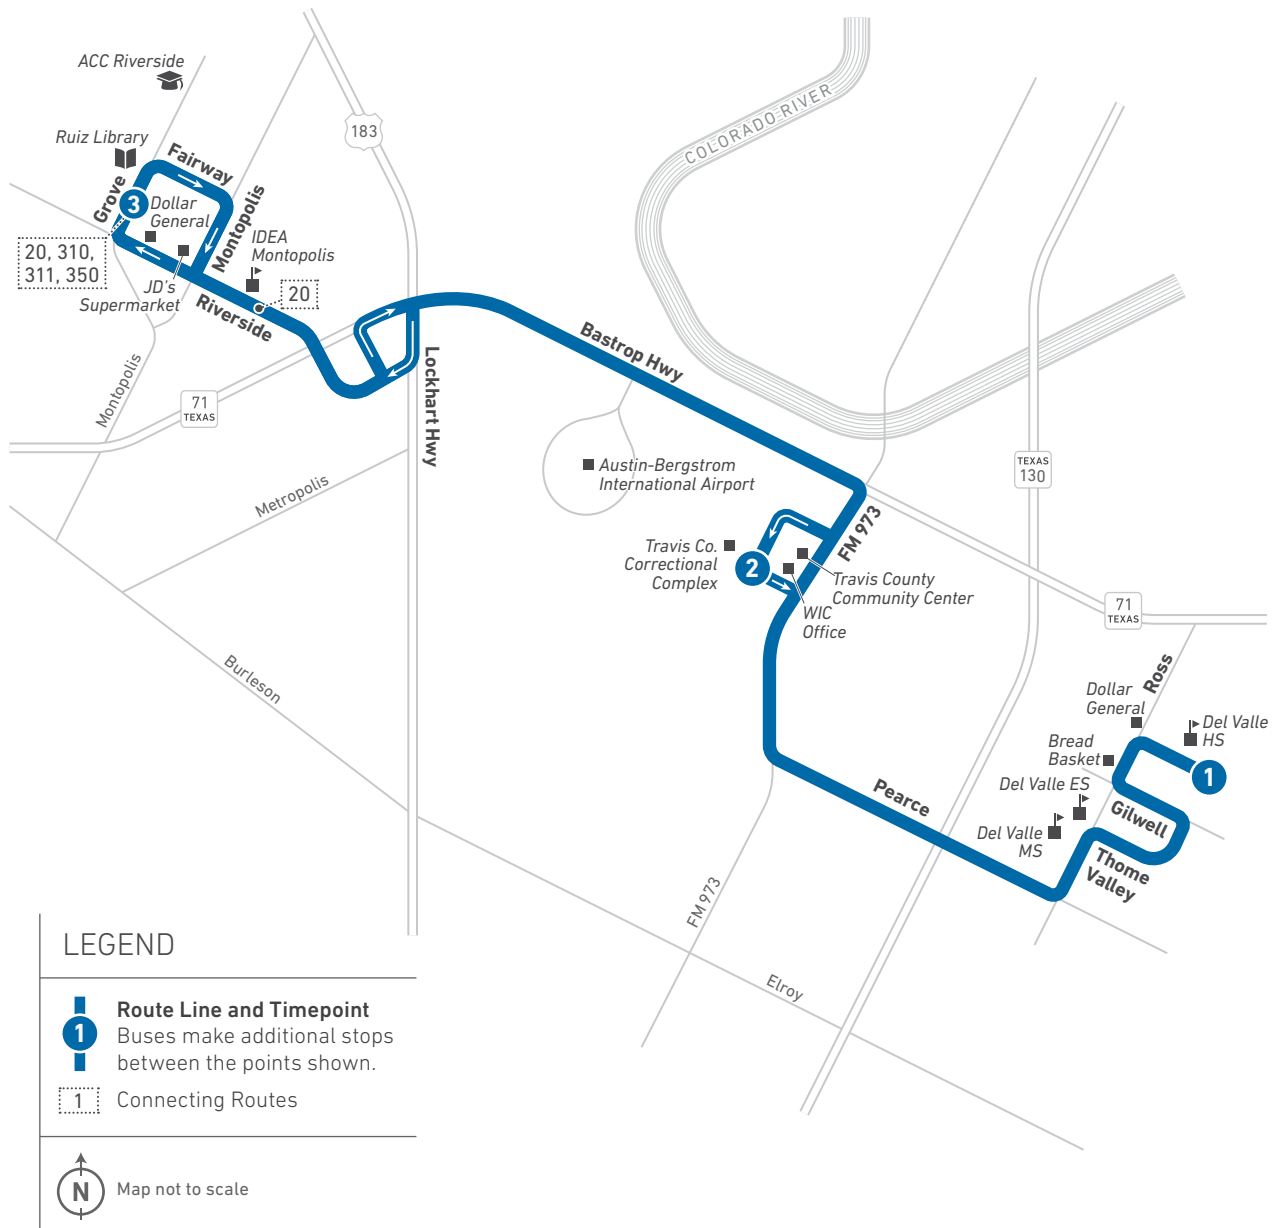

271

Del Valle Feeder

LOCAL

LEGEND

- **1** Route Line and Timepoint
  Buses make additional stops between the points shown.
- 1 Connecting Routes

Scan the QR code to see an online version of this route map.

DESTINATIONS

- Del Valle High School
- Dollar General (Ross, Riverside)
- Bread Basket
- Del Valle Elementary School
- Del Valle Middle School
- Travis County Community Center
- WIC Office
- Travis County Correctional Complex
- Austin-Bergstrom International Airport
- IDEA Montopolis
- JD's Supermarket
- ACC Riverside
- Ruiz Library