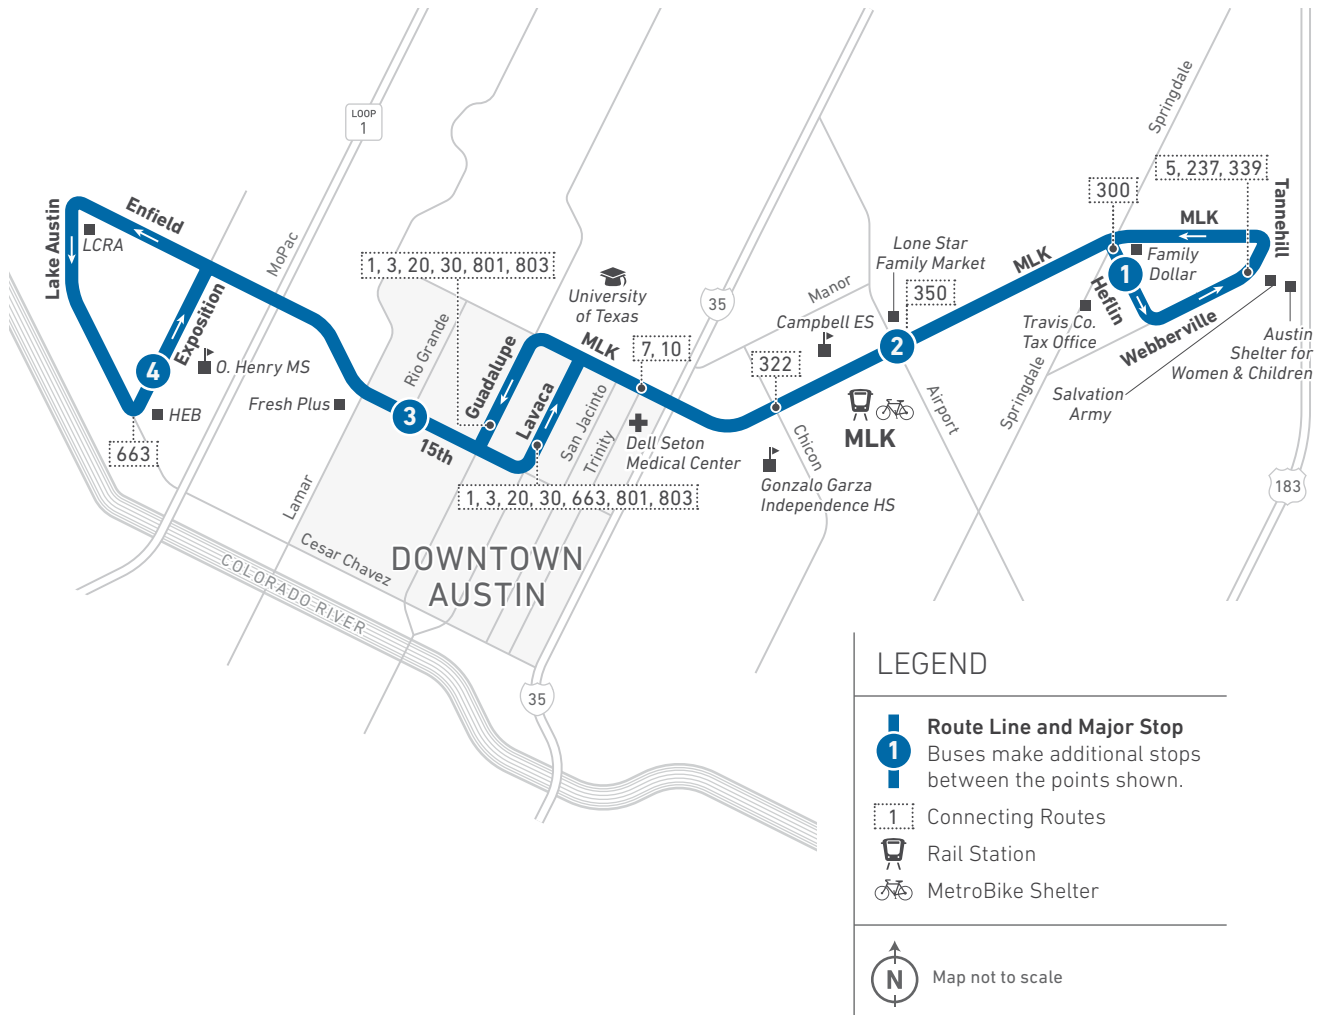

18

MLK

LOCAL

Scan the QR code to see an online version of this route map.

DESTINATIONS

- Travis County Tax Office
- Salvation Army
- Austin Shelter for Women & Children
- Family Dollar
- Lone Star Family Market
- MLK Station
- Campbell Elementary School
- Gonzalo Garza Independence High School
- Dell Seton Medical Center
- University of Texas
- Downtown Austin
- Fresh Plus Grocery
- LCRA
- HEB
- O. Henry Middle School