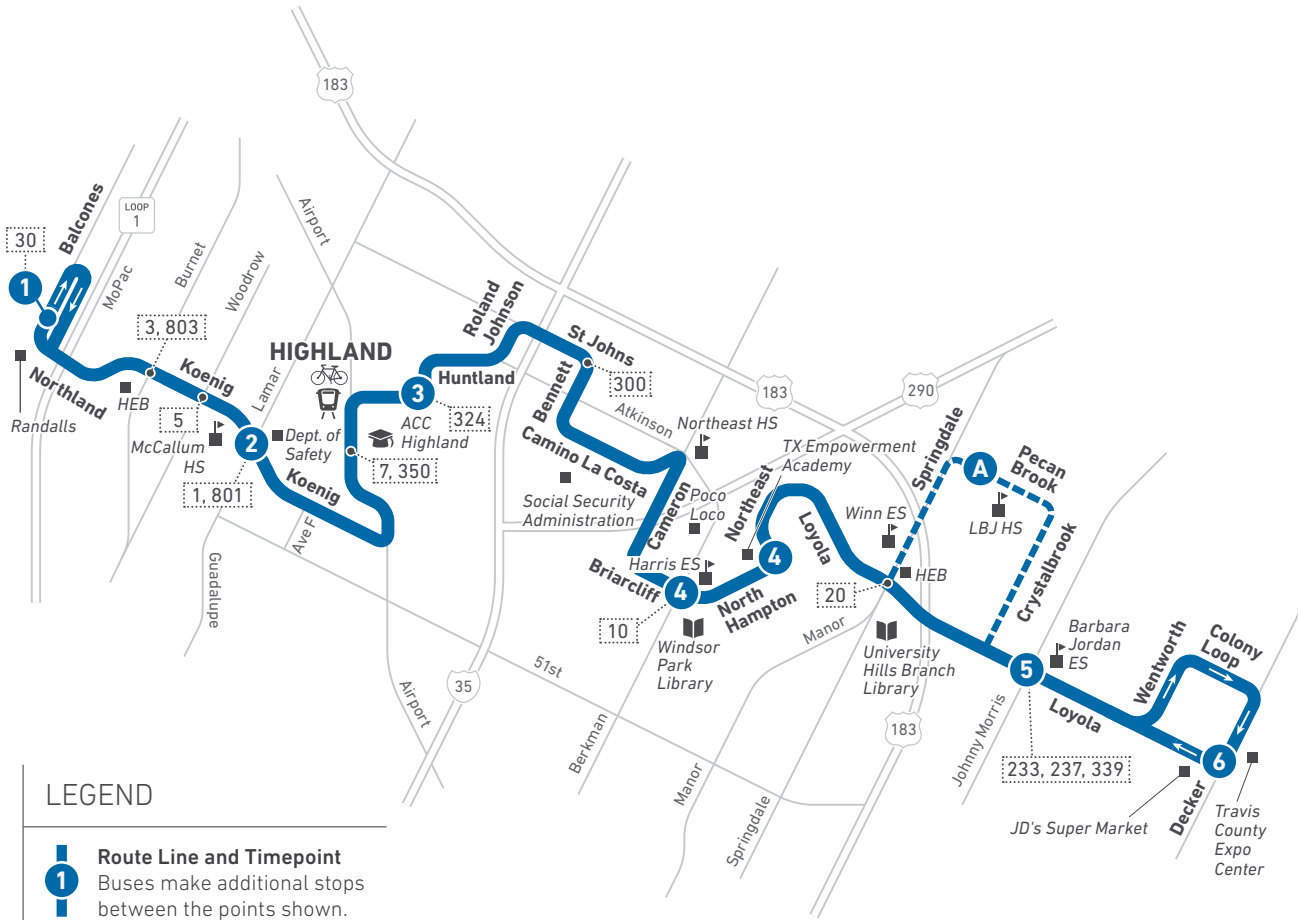

337

Koenig/Colony Park (WEEKDAY HIGH-FREQUENCY ROUTE)

LEGEND

- **Route Line and Timepoint**
  1 Buses make additional stops between the points shown.
- **School Trip**
  A Weekday limited trips only (see schedule)
- **Connecting Routes**
- Rail Station
- MetroBike Shelter

Map not to scale

Scan the QR code to see an online version of this route map.

DESTINATIONS

- Randalls
- HEB
- McCallum High School
- Department of Safety
- ACC Highland
- Highland Station
- Social Security Administration
- Northeast High School
- Poco Loco Supermercado
- Harris Elementary School
- Texas Empowerment Academy
- Windsor Park Library
- University Hills Branch Library
- Winn Elementary School
- LBJ High School
- Barbara Jordan Elementary School
- JD's Super Market
- Travis County Exposition Center

NOTES

School trips operate at limited times on weekdays only (see schedule)