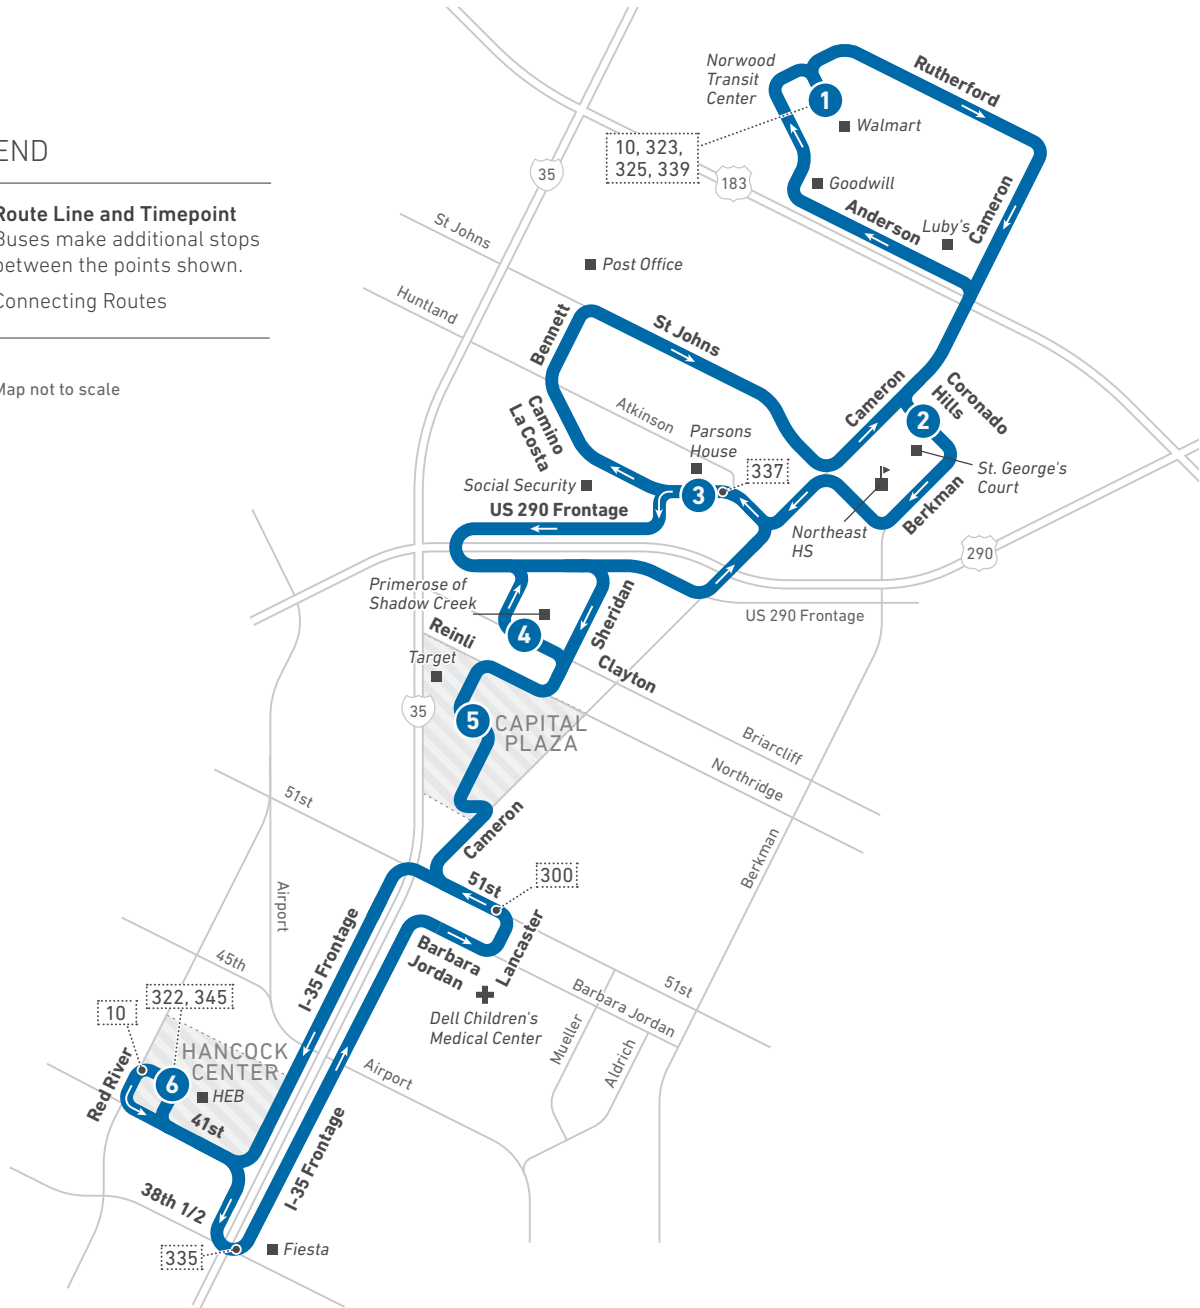

492

Delwood

LEGEND

1 **Route Line and Timepoint**
Buses make additional stops between the points shown.

1 **Connecting Routes**

Scan the QR code to see an online version of this route map.

DESTINATIONS

- Norwood Transit Center
- Walmart
- Goodwill
- Luby's
- St. George's Court
- Northeast High School
- Post Office
- Social Security
- Parsons House
- Primrose of Shadow Creek
- Capital Plaza
- Target
- Dell Children's Medical Center
- Hancock Center
- HEB
- Fiesta