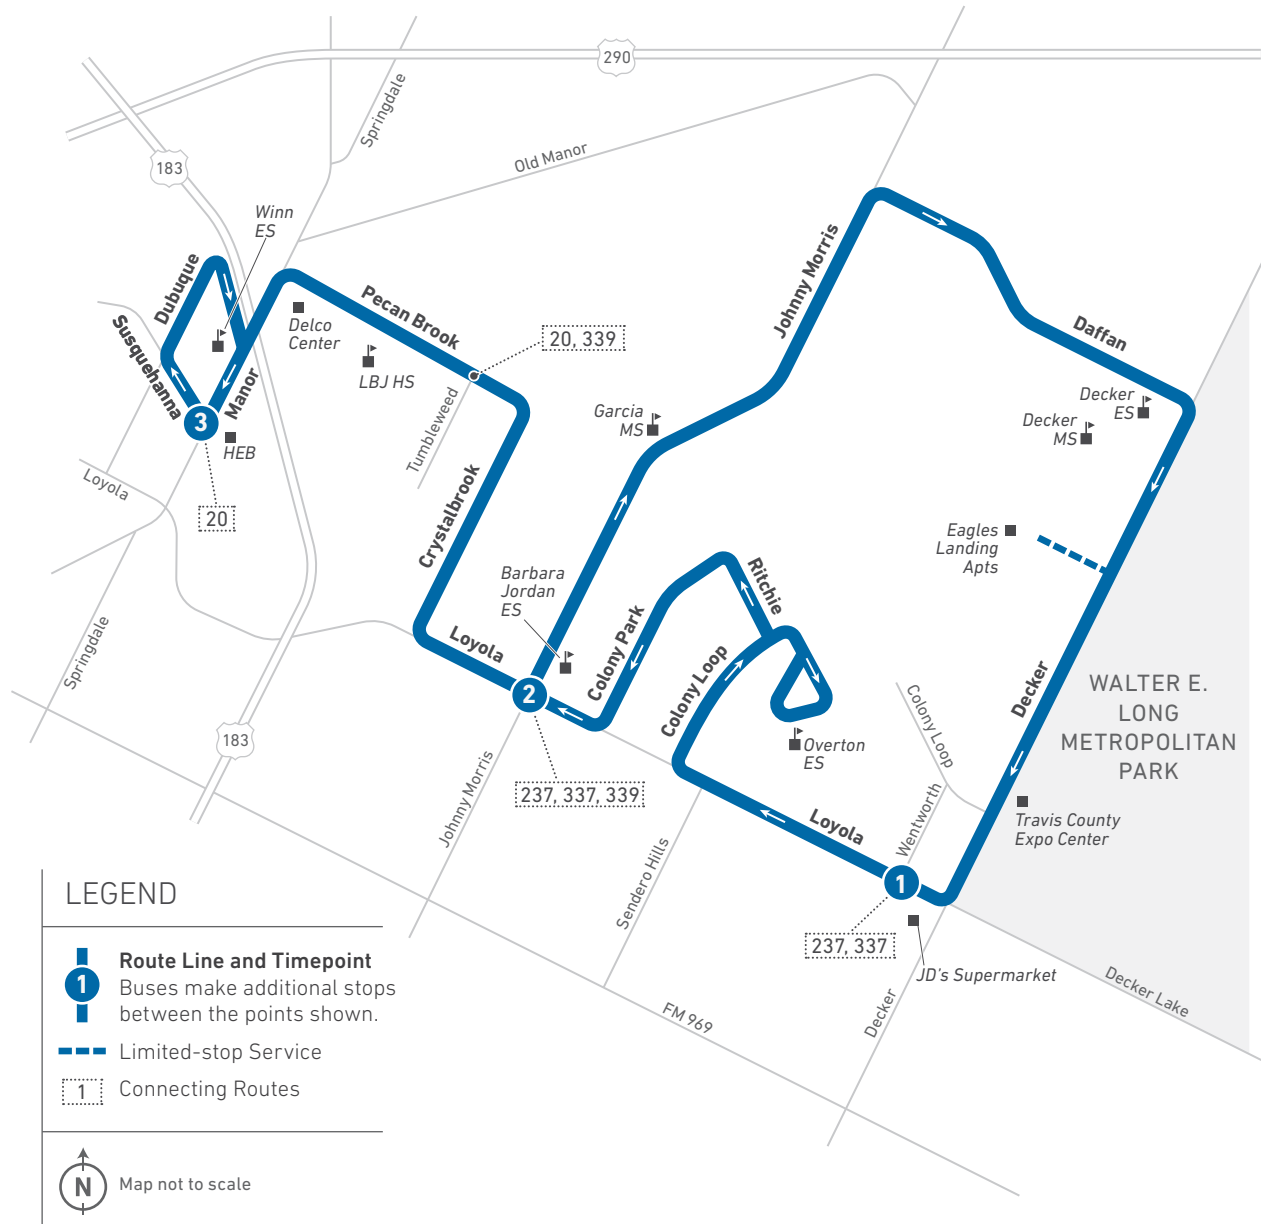

233

Decker/Daffan

LOCAL

LEGEND

- 1** **Route Line and Timepoint**
Buses make additional stops between the points shown.
- Limited-stop Service
- 1** Connecting Routes

Scan the QR code to see an online version of this route map.