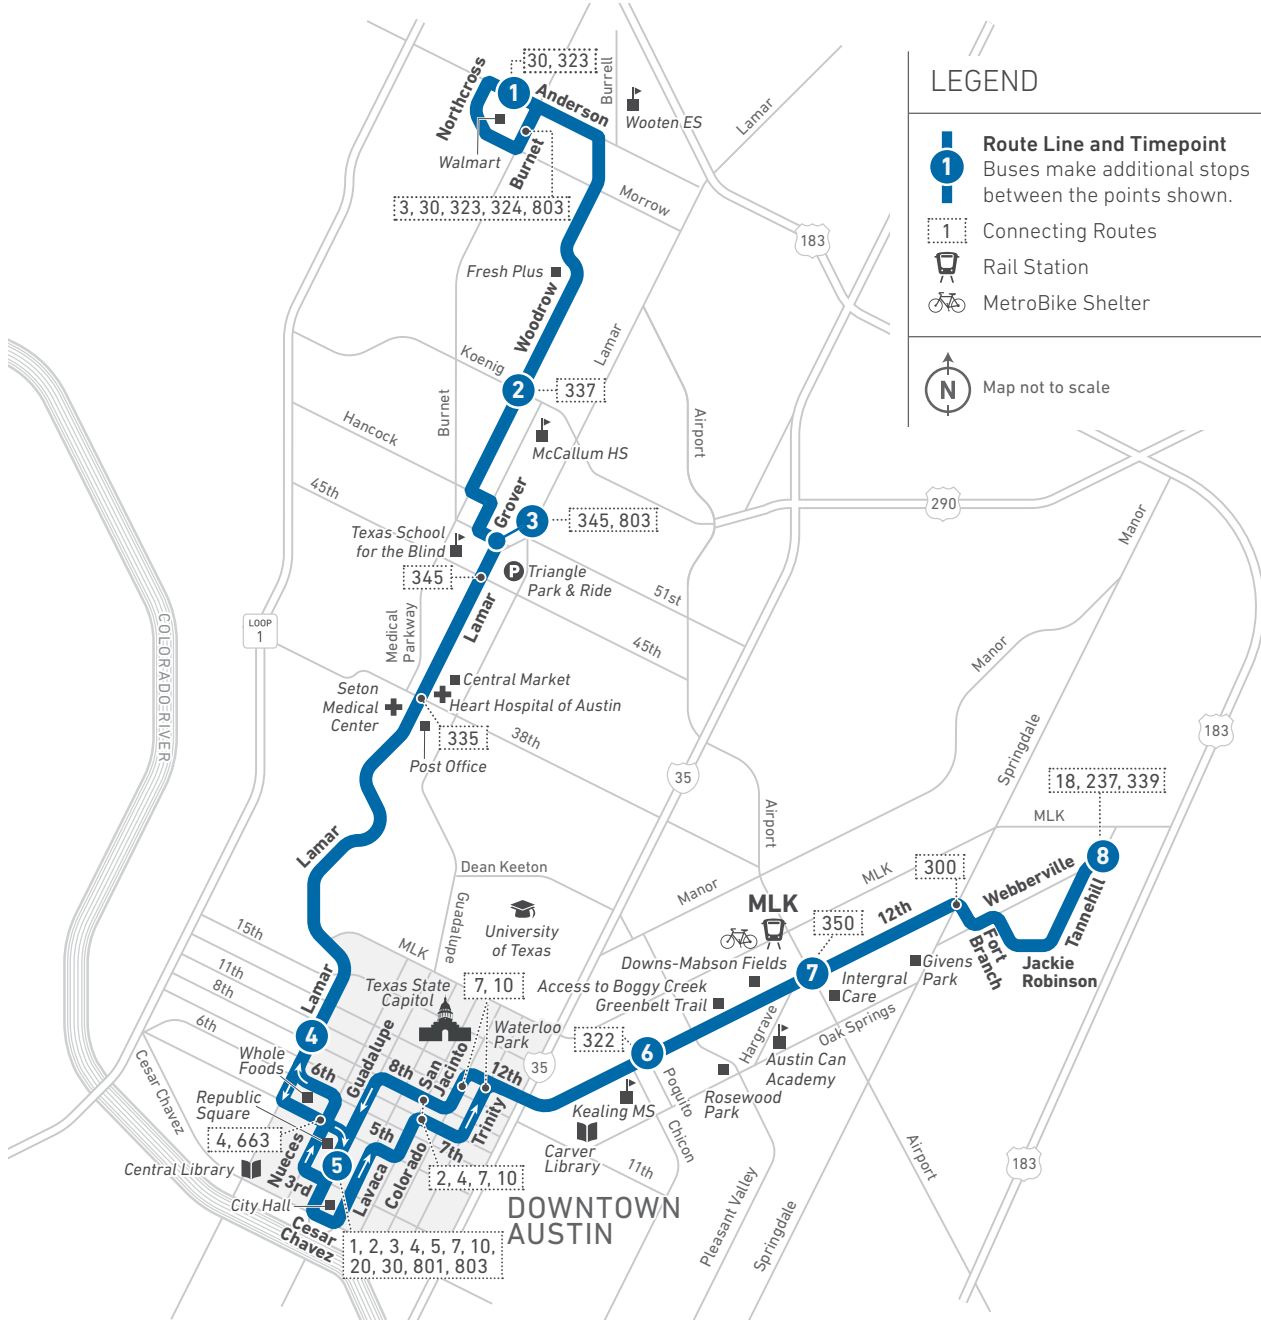

5

Woodrow/East 12th

Scan the QR code to see an online version of this route map.

DESTINATIONS

- Northcross
- Walmart
- Wooten Elementary School
- Fresh Plus
- McCallum High School
- Texas School for the Blind
- Triangle Park & Ride
- Central Market

- Heart Hospital of Austin
- Seton Medical Center
- Post Office
- Whole Foods
- Downtown Austin
- Republic Square
- Central Library
- City Hall
- Texas State Capitol
- Waterloo Park

- University of Texas
- Carver Library
- Kealing Middle School
- Rosewood Park
- Access to Boggy Creek Greenbelt Trail
- Downs-Mabson Fields
- Austin Can Academy
- MLK Station
- Integral Care
- Givens Park

NOTES

- Lamar at 10th is a timepoint only going Westbound.
- Eastbound trips continue as either Route 237 Northeast Feeder or 339 Tuscany at Tannehill/Webberville.
- 12th and Chicon is a timepoint only going Eastbound. While 12th and poquito is a timepoint going Westbound