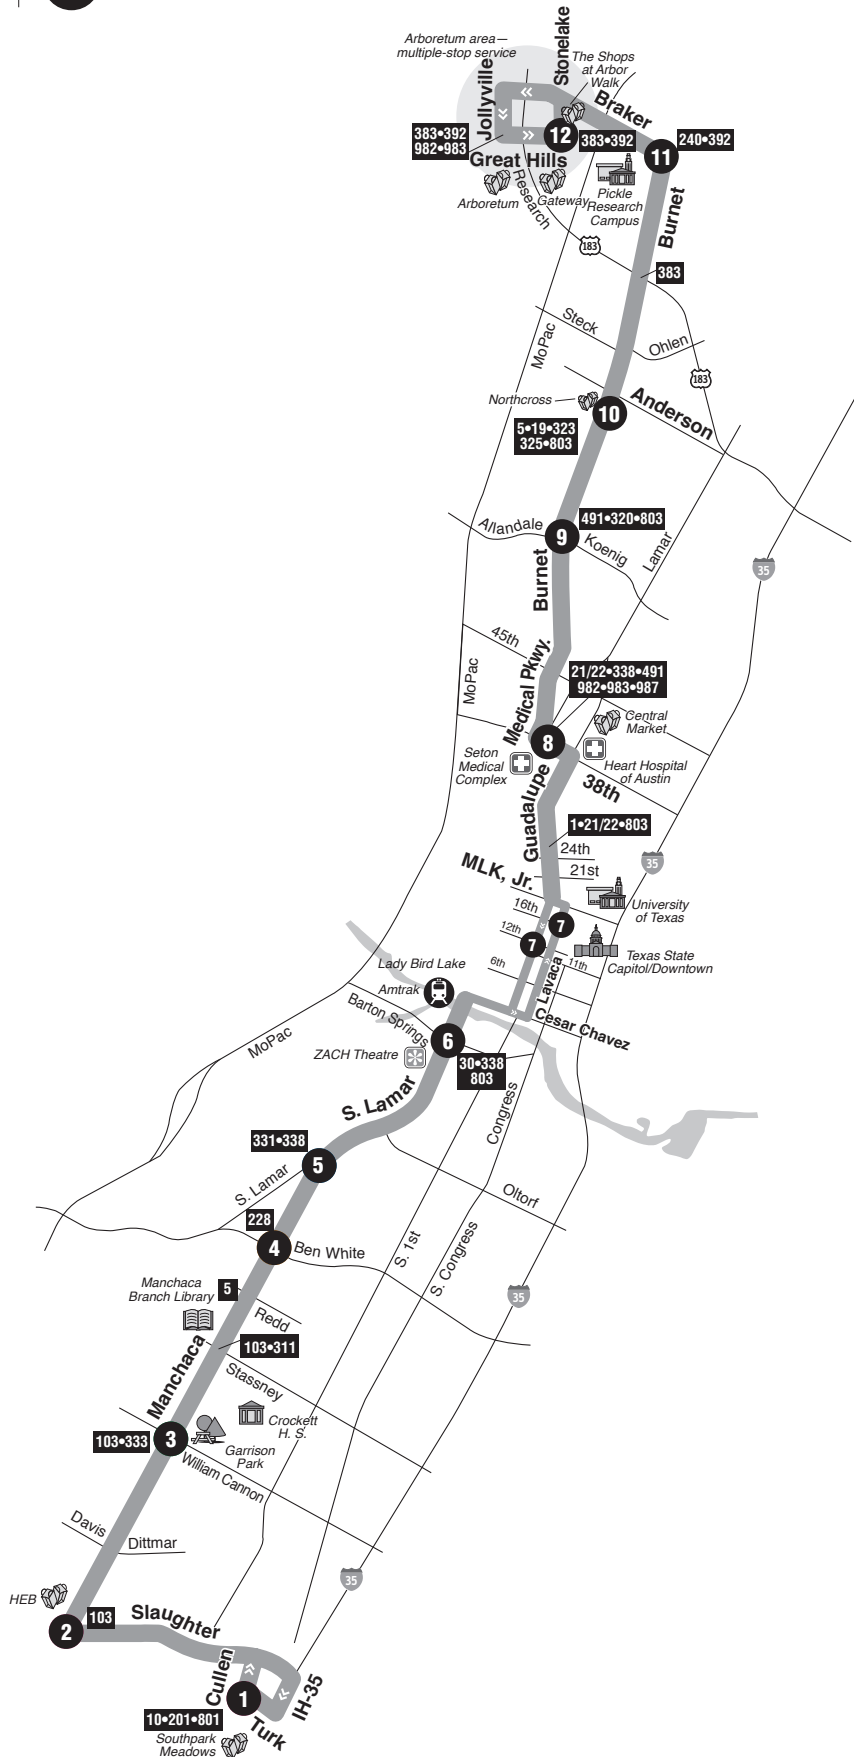

### LEGEND:

- 1** Scheduled Timepoints
- 7-300** Connecting Routes

### DESTINATIONS

- The Shops at Arbor Walk
- Arboretum
- Gateway Shopping Area
- Pickle Research Campus
- Northcross
- Central Market
- Seton Medical Complex
- University of Texas
- Downtown
- Texas State Capitol
- ZACH Theatre
- Manchaca Branch Library
- Southpark Meadows

### 3 SATURDAYS/NORTHBOUND

1	2	3	4	5	6	7	8	9	10	11	12	To Route/Garage
Turk at Cullen (Southpark Meadows)	Manchaca at Slaughter	Manchaca at Winn. Cannon	Manchaca at Ben White	Manchaca at Lightsey	Lamar at Barron Springs	Lavaca at 16th	38th at Medical Pkwy.	Burnet at Koenig	Northcross	Burnet at Braker	Great Hills at Stonelake	
1:10	1:20	1:26	1:37	1:41	1:50	2:03	2:17	2:26	2:32	2:44	2:56	
1:40	1:50	1:56	2:07	2:11	2:20	2:33	2:47	2:56	3:02	3:14	3:26	G
2:10	2:20	2:26	2:37	2:41	2:50	3:03	3:17	3:26	3:32	3:44	3:56	
2:40	2:50	2:56	3:07	3:11	3:20	3:33	3:47	3:56	4:02	4:14	4:26	
3:10	3:20	3:26	3:37	3:41	3:50	4:03	4:17	4:26	4:32	4:44	4:56	
3:40	3:50	3:56	4:07	4:11	4:20	4:33	4:47	4:56	5:02	5:14	5:26	
4:10	4:20	4:26	4:37	4:41	4:50	5:03	5:17	5:26	5:32	5:44	5:56	G
4:40	4:50	4:56	5:07	5:11	5:20	5:33	5:47	5:56	6:02	6:14	6:26	G
5:10	5:20	5:26	5:37	5:41	5:50	6:03	6:17	6:26	6:32	6:44	6:56	G
5:50	6:00	6:06	6:17	6:21	6:30	6:43	6:57	7:06	7:12	7:24	7:36	
6:30	6:40	6:46	6:57	7:01	7:10	7:23	7:37	7:46	7:52	8:04	8:16	
7:10	7:19	7:23	7:32	7:36	7:43	7:56	8:10	8:19	8:23	8:33	8:43	
7:50	7:59	8:03	8:12	8:16	8:23	8:36	8:50	8:59	9:03	9:13	9:23	
8:30	8:39	8:43	8:52	8:56	9:03	9:16	9:30	9:39	9:43	9:53	10:03	
9:10	9:19	9:23	9:32	9:36	9:43	9:56	10:10	10:19	10:23	10:33	10:43	
9:50	9:59	10:03	10:12	10:16	10:23	10:36	10:50	10:59	11:03	11:13	11:23	
10:30	10:39	10:43	10:52	10:56	11:03	11:16	11:30	11:39	11:43	11:53	12:03	G