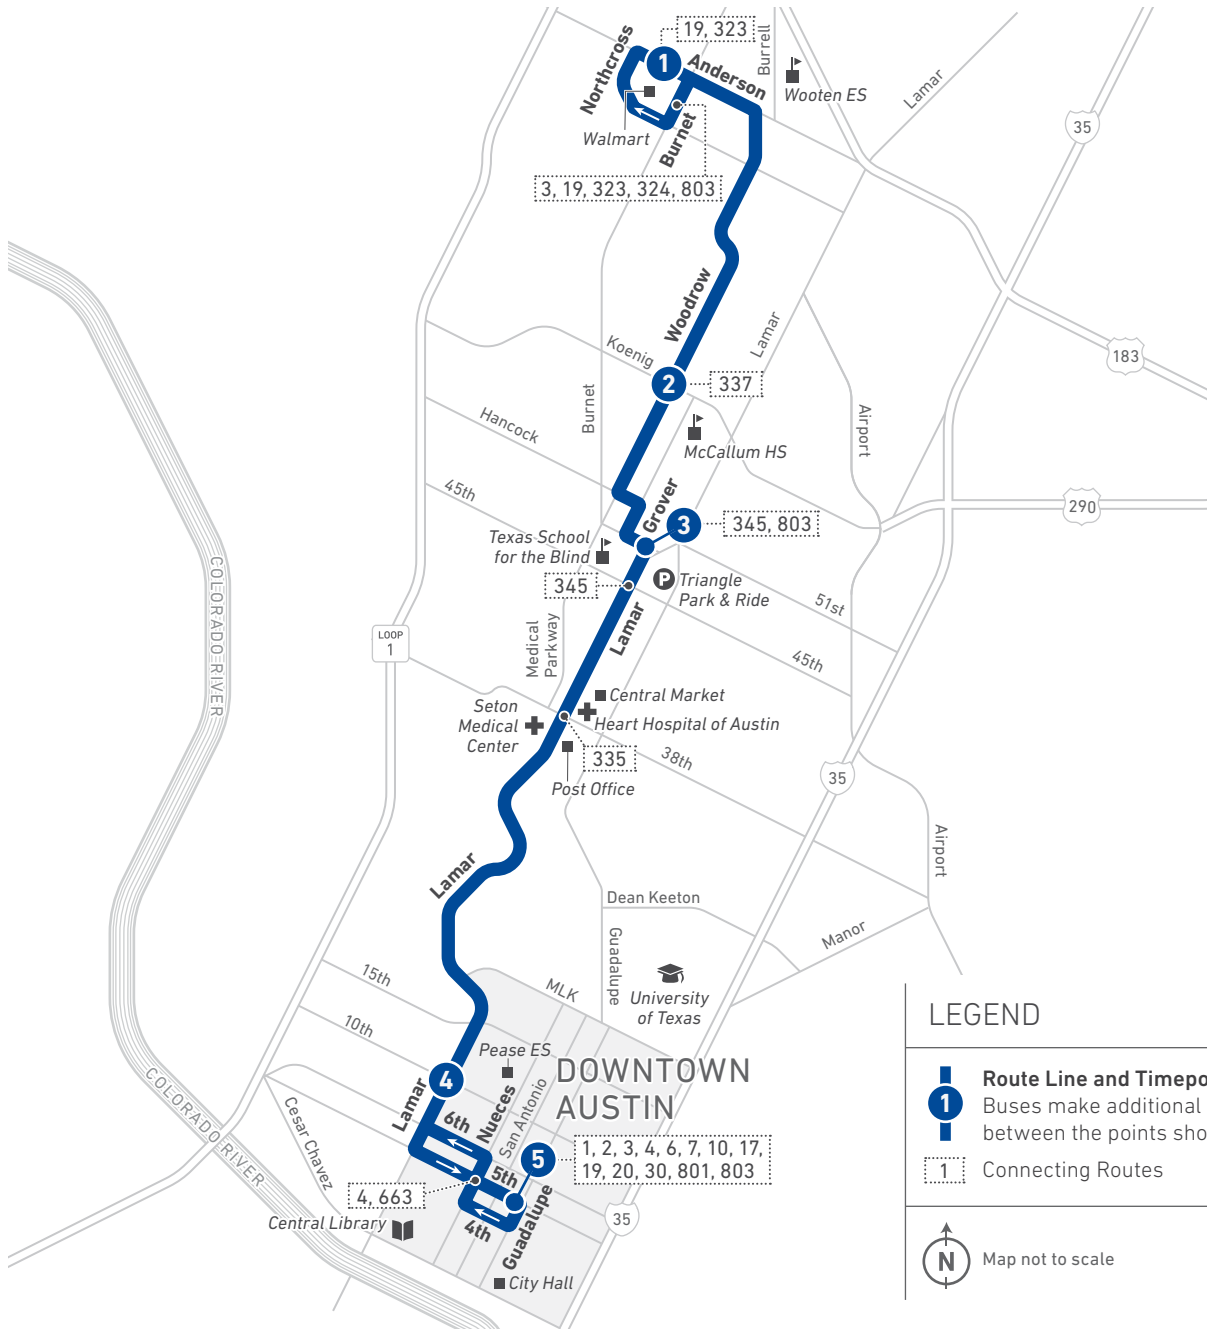

5

Woodrow/Lamar

LEGEND

- Route Line and Timepoint**
Buses make additional stops between the points shown.
- Connecting Routes**

Scan the QR code to see an online version of this route map.

DESTINATIONS

- Northcross
- Walmart
- Wooten Elementary School
- McCallum High School
- Texas School for the Blind
- Triangle Park & Ride
- Central Market
- Heart Hospital of Austin
- Seton Medical Center
- Post Office
- Pease Elementary School
- Downtown Austin
- City Hall
- Central Library