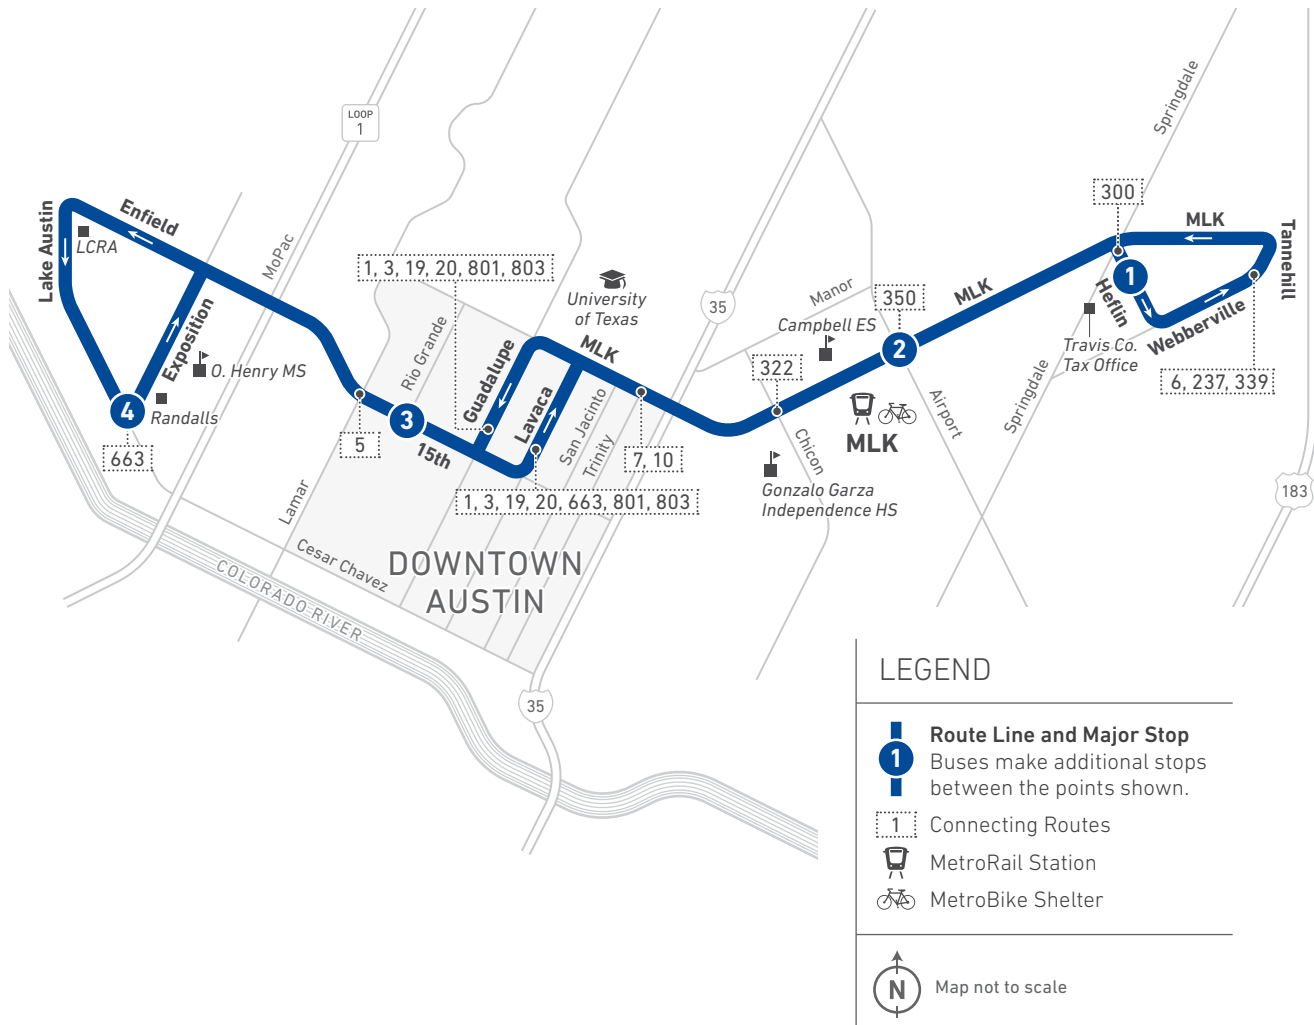

18

MLK (HIGH-FREQUENCY ROUTE)

LOCAL

LEGEND

- Route Line and Major Stop**
- Buses make additional stops between the points shown.
- Connecting Routes
- MetroRail Station
- MetroBike Shelter

Map not to scale

Scan the QR code to see an online version of this route map.

DESTINATIONS

- Travis County Tax Office
- MLK Station
- Campbell Elementary School
- Gonzalo Garza Independence High School
- University of Texas
- Downtown Austin
- LCRA
- Randalls
- O. Henry Middle School