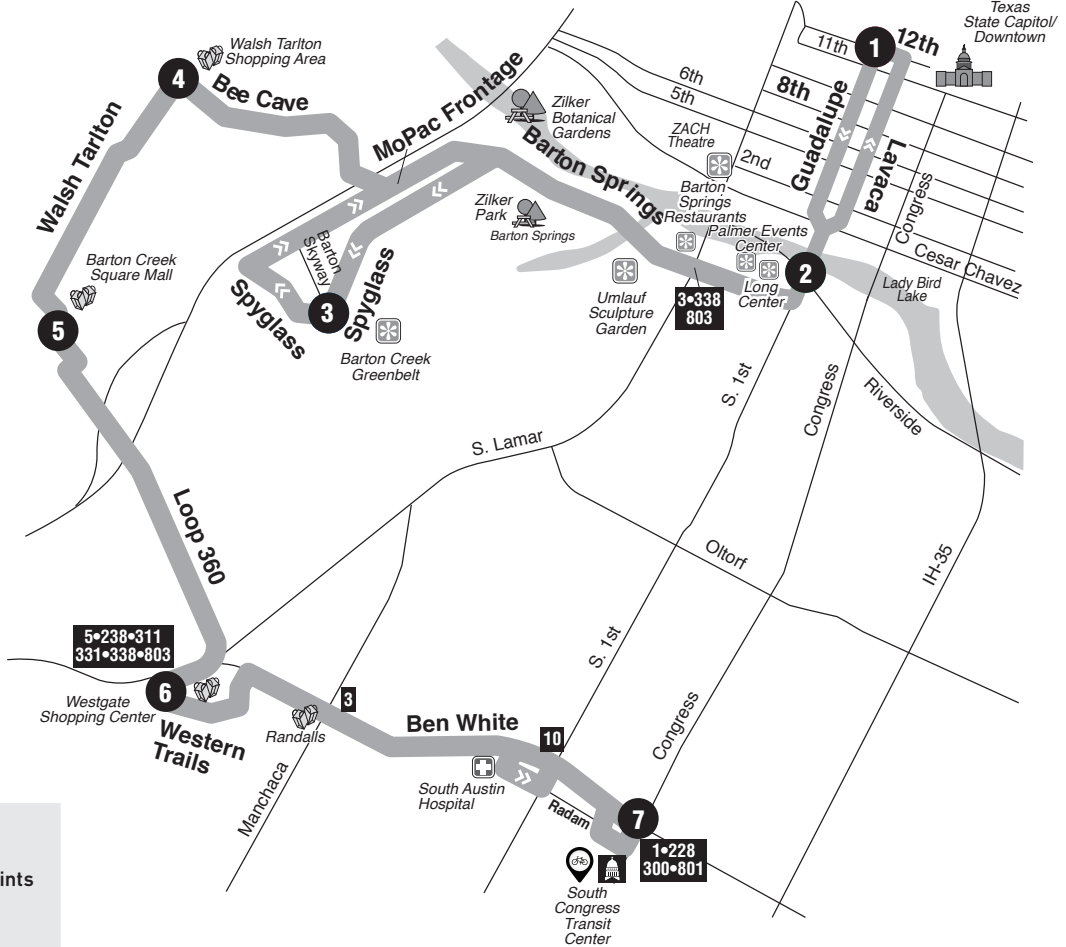

LEGEND:

- 1** Scheduled Timepoints
- 7-300** Connecting Routes
- MetroBike Shelter

30 WEEKDAYS/NORTHBOUND

30 WEEKDAYS/SOUTHBOUND

7	6	5	4	3	2	1	1	2	3	4	5	6	7	
S. Congress Transit Bay I	Westgate Shopping Ctr.	Barton Creek Square Mall	Walsh Tarlton at Bee Cave	Spyglass at Barton Skyway	S. 1st at Riverside	Guadalupe at 12th	To Route/Garage	Guadalupe at 12th	S. 1st at Riverside	Spyglass at Barton Skyway	Walsh Tarlton at Bee Cave	Barton Creek Square Mall	Westgate Shopping Ctr.	S. Congress Transit Bay I
5:12	5:27	5:36	5:44	5:52	6:03	6:10		5:35	5:42	5:53	6:01	6:08	6:16	6:31
6:03	6:19	6:29	6:37	6:46	6:59	7:07		6:13	6:20	6:31	6:39	6:46	6:54	7:09
6:46	7:02	7:12	7:20	7:29	7:42	7:50		7:10	7:17	7:29	7:38	7:45	7:55	8:11
7:23	7:39	7:49	7:57	8:06	8:19	8:27		7:53	8:00	8:12	8:21	8:28	8:38	8:54
7:56	8:12	8:30	8:38	8:47	9:00	9:08		8:30	8:37	8:49	8:58	9:05	9:15	9:31
8:41	8:57	9:07	9:15	9:23	9:34	9:41		9:11	9:18	9:30	9:38	9:44	9:53	10:09
9:16	9:32	9:42	9:50	9:58	10:09	10:16		9:44	9:51	10:03	10:11	10:17	10:26	10:42
9:51	10:07	10:17	10:25	10:33	10:44	10:51		10:19	10:26	10:38	10:46	10:52	11:01	11:17
10:26	10:42	10:52	11:00	11:08	11:19	11:26		10:54	11:01	11:13	11:21	11:27	11:36	11:52
11:01	11:17	11:27	11:35	11:43	11:54	12:01		11:29	11:36	11:48	11:56	12:02	12:11	12:27
11:36	11:52	12:02	12:10	12:18	12:29	12:36		12:04	12:11	12:23	12:31	12:37	12:46	1:02
12:11	12:27	12:37	12:45	12:53	1:04	1:11		12:39	12:46	12:58	1:06	1:12	1:21	1:37
12:46	1:02	1:12	1:20	1:28	1:39	1:46		1:14	1:21	1:33	1:41	1:47	1:56	2:12
1:18	1:37	1:47	1:55	2:04	2:17	2:24		1:49	1:56	2:08	2:16	2:22	2:31	2:47
1:56	2:15	2:25	2:33	2:42	2:55	3:02		2:27	2:36	2:49	2:58	3:05	3:15	3:31
2:34	2:53	3:03	3:11	3:20	3:33	3:40		3:05	3:14	3:27	3:36	3:43	3:53	4:09