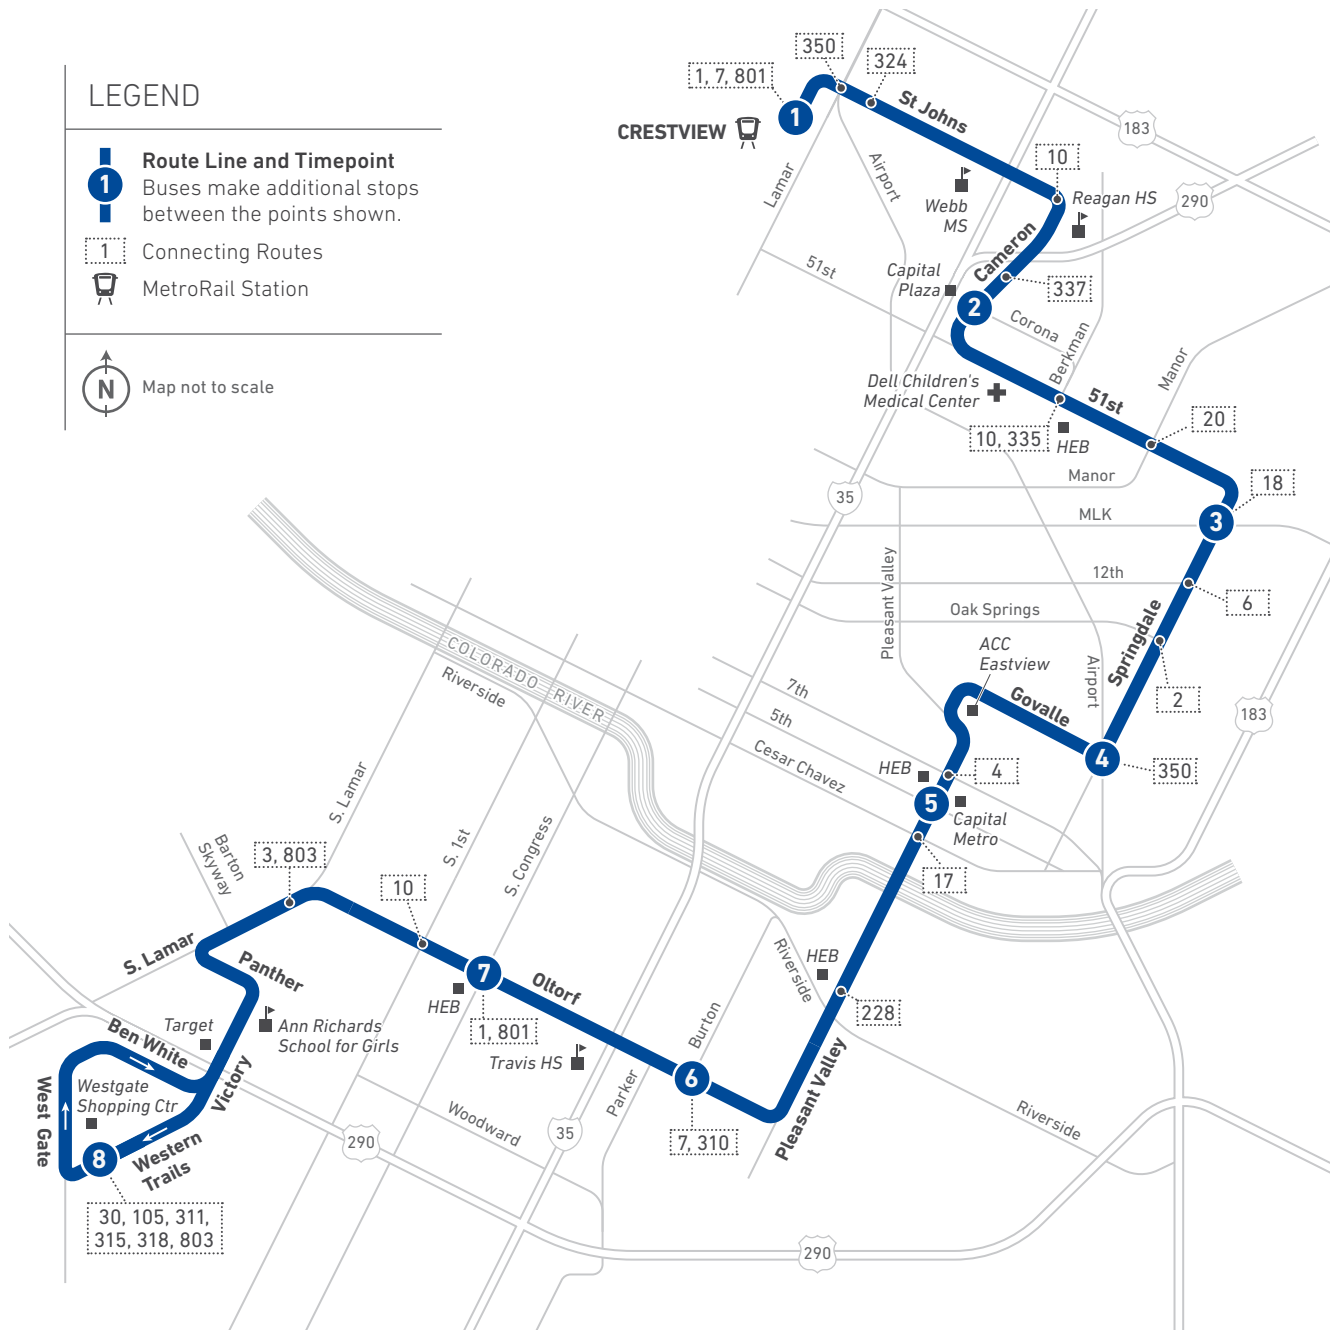

## Springdale/Oltorf (HIGH-FREQUENCY ROUTE)

### LEGEND

- 1** Route Line and Timepoint  
Buses make additional stops between the points shown.
- 1** Connecting Routes
- MetroRail Station

Scan the QR code to see an online version of this route map.

### DESTINATIONS

- Crestview Station
- Webb Middle School
- Reagan High School
- Nelson Field
- Capital Plaza
- Dell Children's Medical Center
- HEB
- Capital Metro
- Travis High School
- Ann Richards School for Girls
- Target
- Westgate Shopping Center

### 300 SUNDAYS/SOUTHBOUND