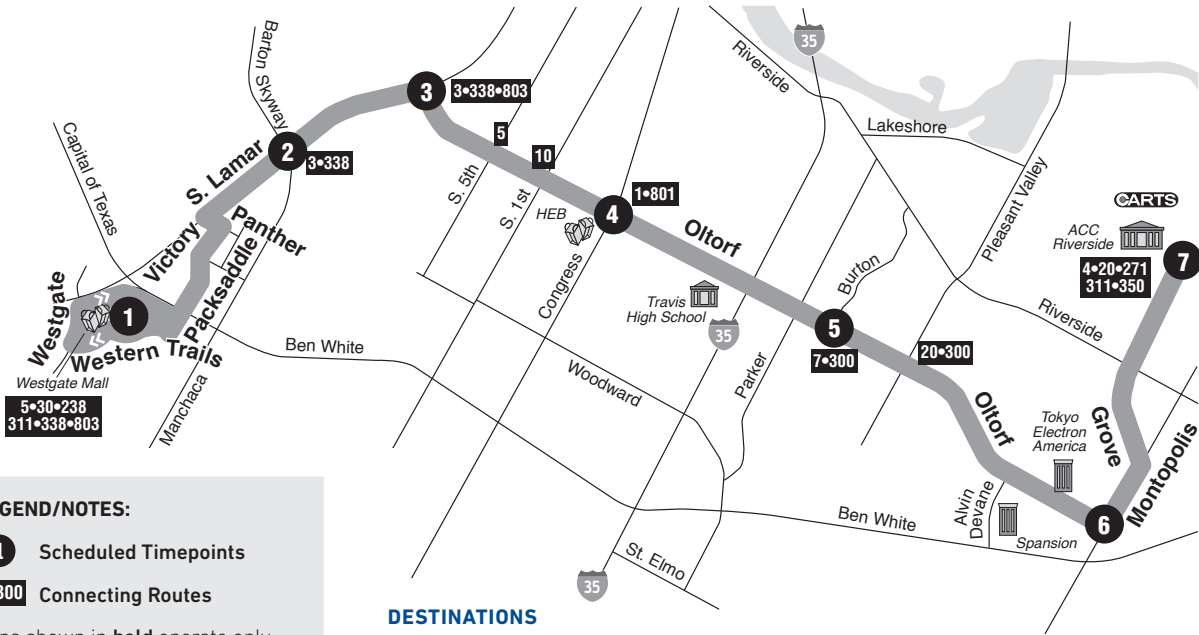

331

Oltorf (HIGH FREQUENCY ROUTE)

LEGEND/NOTES:

1 Scheduled Timepoints

7•300 Connecting Routes

Trips shown in **bold** operate only when school is in session.

For more information on CARTS service, please visit ridecarts.com.