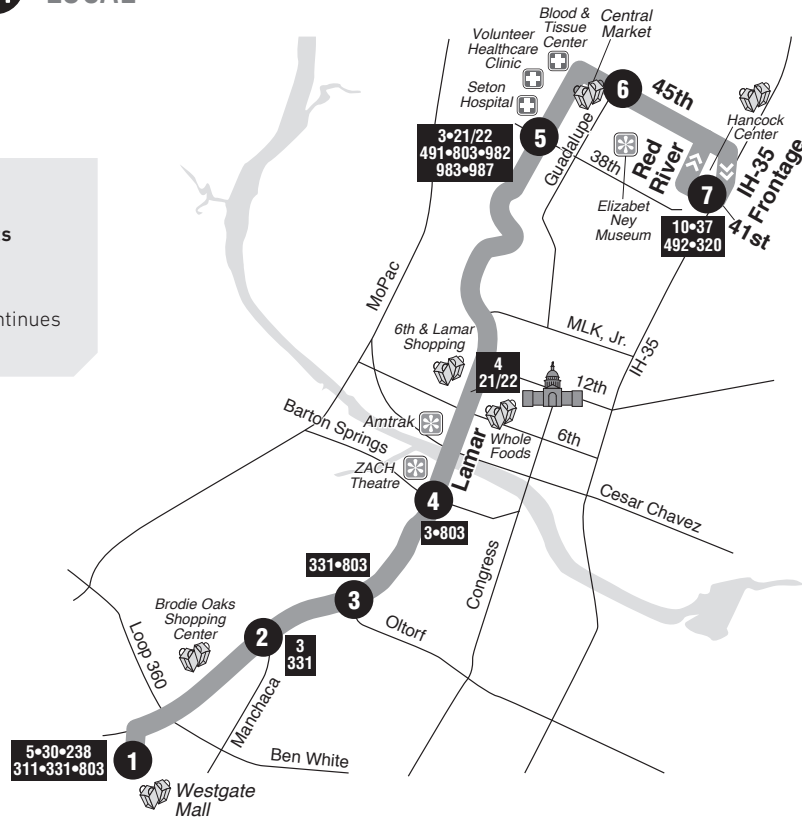

338

Lamar/45th

LEGEND/NOTES:

- 1** Scheduled Timepoints
- 7•300** Connecting Routes

At Westgate Mall, service continues as Route 311 Stassney.

DESTINATIONS

- Westgate Mall
- Brodie Oaks Shopping Center
- ZACH Theatre
- 6th Street & Lamar Shopping
- Seton Hospital
- Central Market
- Elisabet Ney Museum
- Hancock Center

Continued on next page

338 WEEKDAYS/NORTHBOUND

1	2	3	4	5	6	7	To Router/Garage
Westgate Mall	Lamar at Manchaca	Lamar at Oltorf	Lamar at Barton Springs	Lamar at 38th	Guadalupe at 45th	Hancock Center	
7:15	7:21	7:24	7:29	7:41	7:44	7:50	
7:50	7:56	7:59	8:04	8:16	8:19	8:25	
8:25	8:31	8:34	8:39	8:51	8:54	9:00	
9:00	9:06	9:09	9:14	9:26	9:29	9:35	
9:35	9:41	9:44	9:49	10:01	10:04	10:10	
10:10	10:16	10:19	10:24	10:36	10:39	10:45	
10:45	10:51	10:54	10:59	11:11	11:14	11:20	
11:20	11:26	11:29	11:34	11:46	11:49	11:55	G