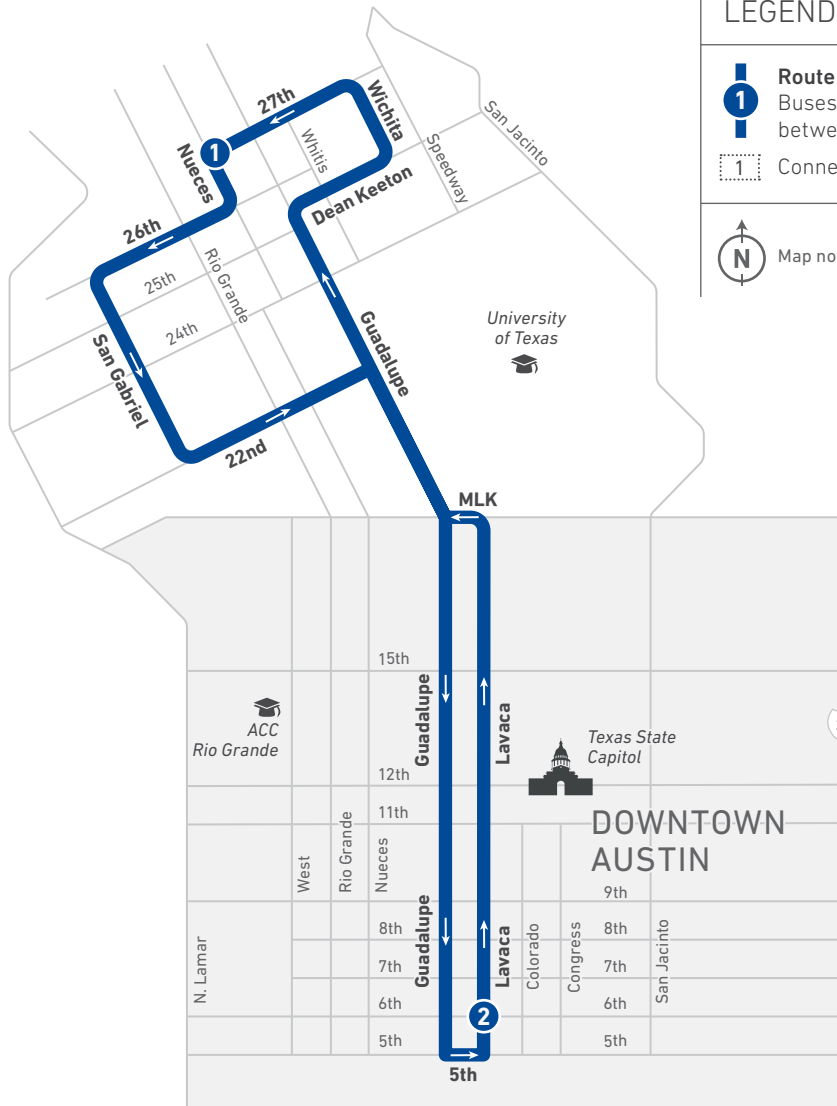

## E-Bus/West Campus

LOCAL

### LEGEND

**1** Route Line and Timepoint  
Buses make additional stops between the points shown.

1 Connecting Routes

Map not to scale

Scan the QR code to see an online version of this route map.

### DESTINATIONS

- University of Texas
- Texas State Capitol
- Downtown Austin

**410 SATURDAYS/SOUTHBOUND**

**410 SATURDAYS/NORTHBOUND**

8:30	8:44		8:50	9:06	
8:45	8:59		9:05	9:21	
9:00	9:14		9:20	9:36	
9:06	9:20		9:35	9:51	
9:21	9:35		9:50	10:06	
9:36	9:50		10:05	10:21	
9:51	10:05		10:20	10:36	
10:06	10:20		10:30	10:46	
10:16	10:30		10:40	10:56	
10:21	10:35		10:50	11:06	
10:36	10:50		11:00	11:16	
10:46	11:00		11:10	11:26	
10:56	11:10		11:20	11:36	
11:06	11:20		11:30	11:46	
11:16	11:30		11:40	11:56	
11:26	11:40		11:50	12:06	
11:36	11:50		12:00	12:16	
11:46	12:00		12:10	12:26	
11:56	12:10		12:20	12:36	
12:06	12:20		12:30	12:46	
12:16	12:30		12:40	12:56	
12:26	12:40		12:50	1:06	
12:36	12:50		1:00	1:16	
12:46	1:00		1:10	1:26	
12:56	1:10		1:20	1:36	
1:06	1:20		1:30	1:46	
1:16	1:30		1:40	1:56	
1:26	1:40		1:50	2:06	
1:36	1:50		2:00	2:16	
1:46	2:00		2:10	2:26	
1:56	2:10		2:20	2:36	
2:06	2:20		2:30	2:46	G
2:16	2:30		2:40	2:56	G
2:26	2:40		2:50	3:06	G
2:36	2:50		3:00	3:16	G