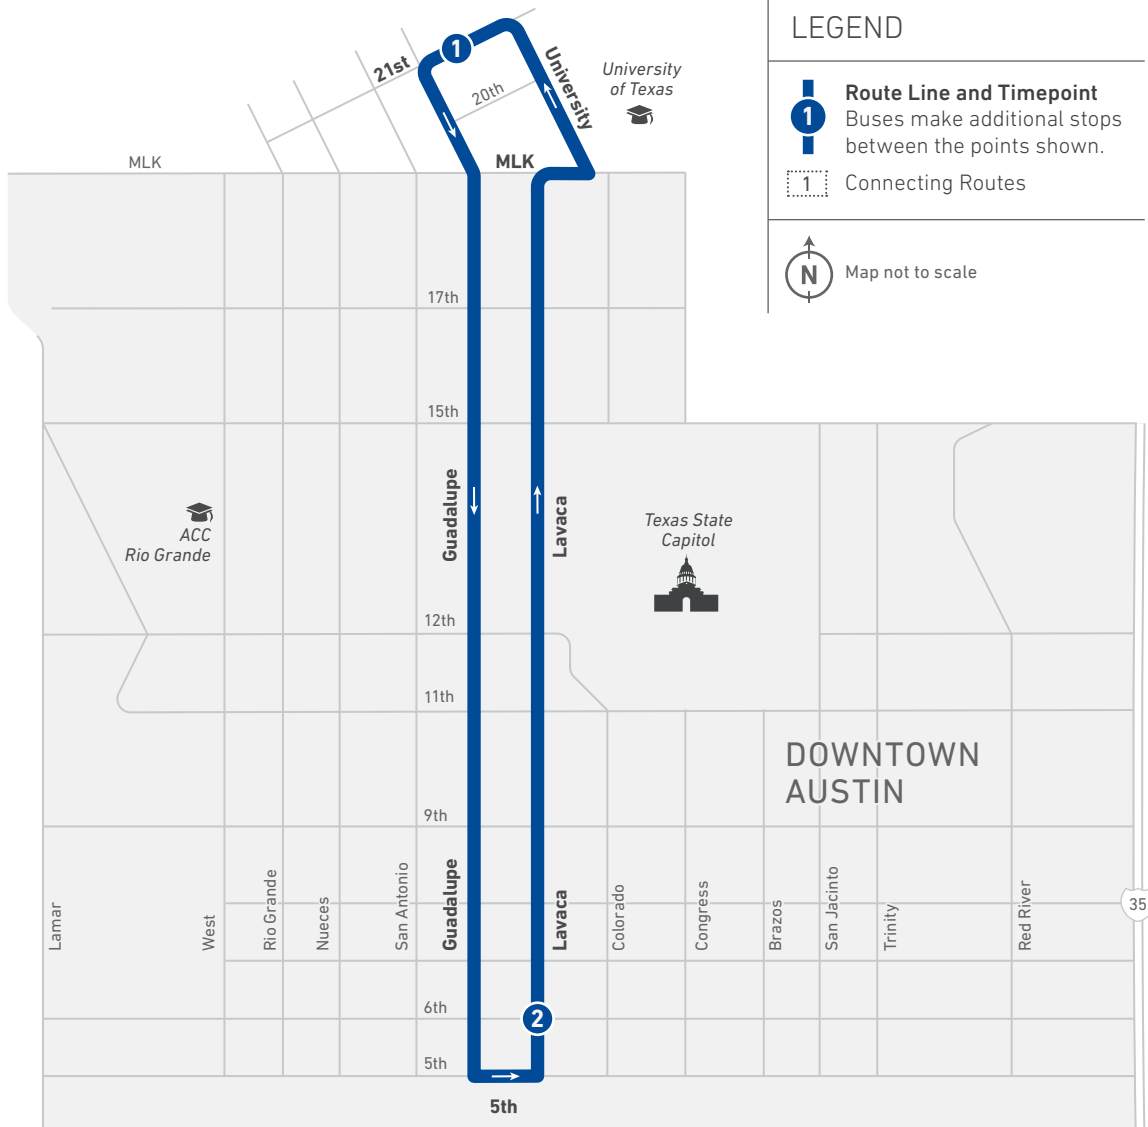

412

E-Bus/Main Campus

LEGEND

1 Route Line and Timepoint
Buses make additional stops between the points shown.

1 Connecting Routes

Map not to scale

Scan the QR code to see an online version of this route map.

DESTINATIONS

- Downtown Austin
- Long Center for the Performing Arts
- HEB

NOTES

E-Bus routes only operate when the University of Texas is in full session.

412 THURS.-FRI./SOUTHBOUND

412 THURS.-FRI./NORTHBOUND

1 21st at Whittis	2 Lavaca at 6th	To Route/Garage	2 Lavaca at 6th	1 21st at Whittis	To Route/Garage
8:50	8:57		9:00	9:10	
9:10	9:17		9:20	9:30	
9:30	9:37		9:40	9:50	
9:50	9:57		10:00	10:10	
10:10	10:17		10:30	10:40	
10:25	10:32		10:45	10:55	
10:40	10:47		11:00	11:10	
10:55	11:02		11:15	11:25	
11:10	11:17		11:30	11:40	
11:25	11:32		11:45	11:55	
11:40	11:47		12:00	12:10	
11:55	12:02		12:15	12:25	
12:10	12:17		12:30	12:40	
12:25	12:32		12:45	12:55	
12:40	12:47		1:00	1:10	
12:55	1:02		1:15	1:25	
1:10	1:17		1:30	1:40	
1:25	1:32		1:45	1:55	
1:40	1:47		2:00	2:10	
1:55	2:02		2:15	2:25	
2:10	2:17		2:30	2:40	
2:25	2:32		2:45	2:55	G
2:40	2:47		3:00	3:10	G

412 SATURDAYS/SOUTHBOUND

412 SATURDAYS/NORTHBOUND

1 21st at Whittis	2 Lavaca at 6th	To Route/Garage	2 Lavaca at 6th	1 21st at Whittis	To Route/Garage
8:50	8:57		9:00	9:10	
9:10	9:17		9:20	9:30	
9:30	9:37		9:40	9:50	
9:50	9:57		10:00	10:10	
10:10	10:17		10:30	10:40	
10:25	10:32		10:45	10:55	
10:40	10:47		11:00	11:10	
10:55	11:02		11:15	11:25	
11:10	11:17		11:30	11:40	
11:25	11:32		11:45	11:55	
11:40	11:47		12:00	12:10	
11:55	12:02		12:15	12:25	
12:10	12:17		12:30	12:40	
12:25	12:32		12:45	12:55	
12:40	12:47		1:00	1:10	
12:55	1:02		1:15	1:25	
1:10	1:17		1:30	1:40	
1:25	1:32		1:45	1:55	
1:40	1:47		2:00	2:10	
1:55	2:02		2:15	2:25	
2:10	2:17		2:30	2:40	
2:25	2:32		2:45	2:55	G
2:40	2:47		3:00	3:10	G