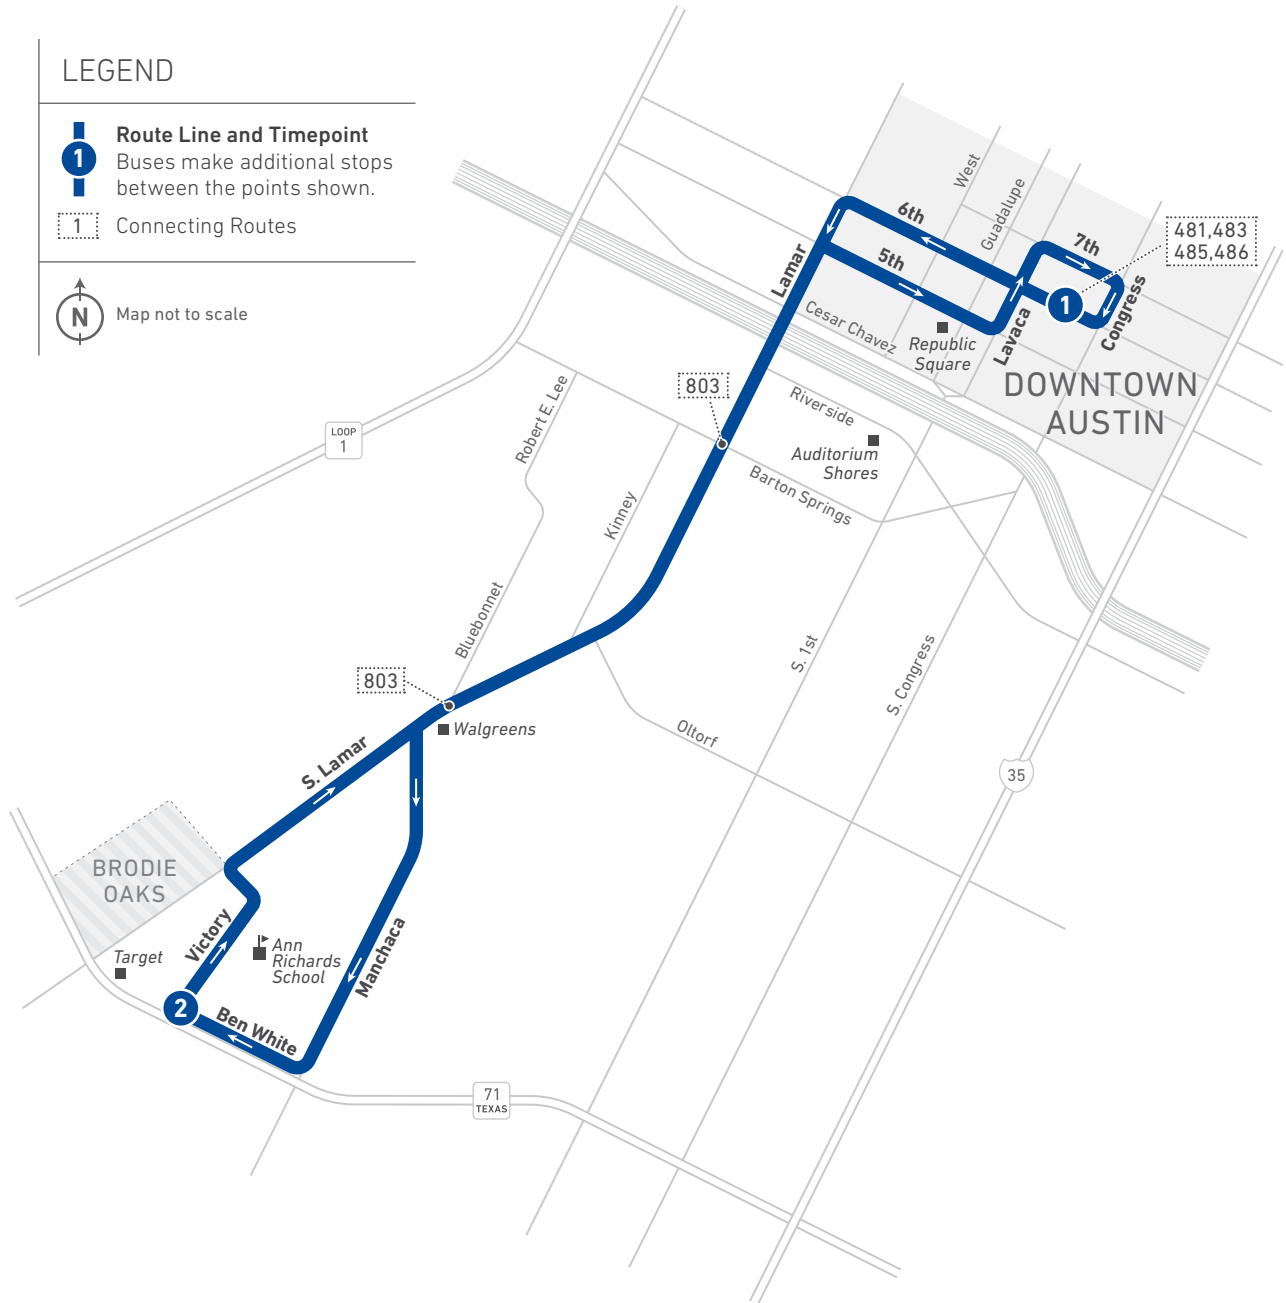

484

Night Owl South Lamar

LEGEND

1 **Route Line and Timepoint**
Buses make additional stops between the points shown.

1 **Connecting Routes**

Scan the QR code to see an online version of this route map.

DESTINATIONS

- Downtown Austin
- Republic Square
- Auditorium Shores
- Walgreens
- Brodie Oaks Shopping Center
- Target
- Ann Richards School

484 MON.–FRI. LATE NIGHTS/SOUTHBOUND

1 6th at Congress	2 Victory at Ben White	To Route/Garage
12:10	12:26	
12:45	1:01	
1:20	1:36	
1:55	2:11	
2:30	2:46	
3:05	3:21	

484 MON.–FRI. LATE NIGHTS/NORTHBOUND

2 Victory at Ben White	1 6th at Congress	To Route/Garage
12:26	12:40	
1:01	1:15	
1:36	1:50	
2:11	2:25	
2:46	3:00	
3:21	3:35	G

484 SAT. LATE NIGHTS/SOUTHBOUND

1 6th at Congress	2 Victory at Ben White	To Route/Garage
12:00	12:18	
12:30	12:48	
1:00	1:18	
1:30	1:48	
2:00	2:18	
2:30	2:48	
3:05	3:23	

484 SAT. LATE NIGHTS/NORTHBOUND

2 Victory at Ben White	1 6th at Congress	To Route/Garage
12:18	12:34	
12:48	1:04	
1:18	1:34	
1:48	2:04	
2:18	2:34	
2:48	3:04	
3:23	3:39	G