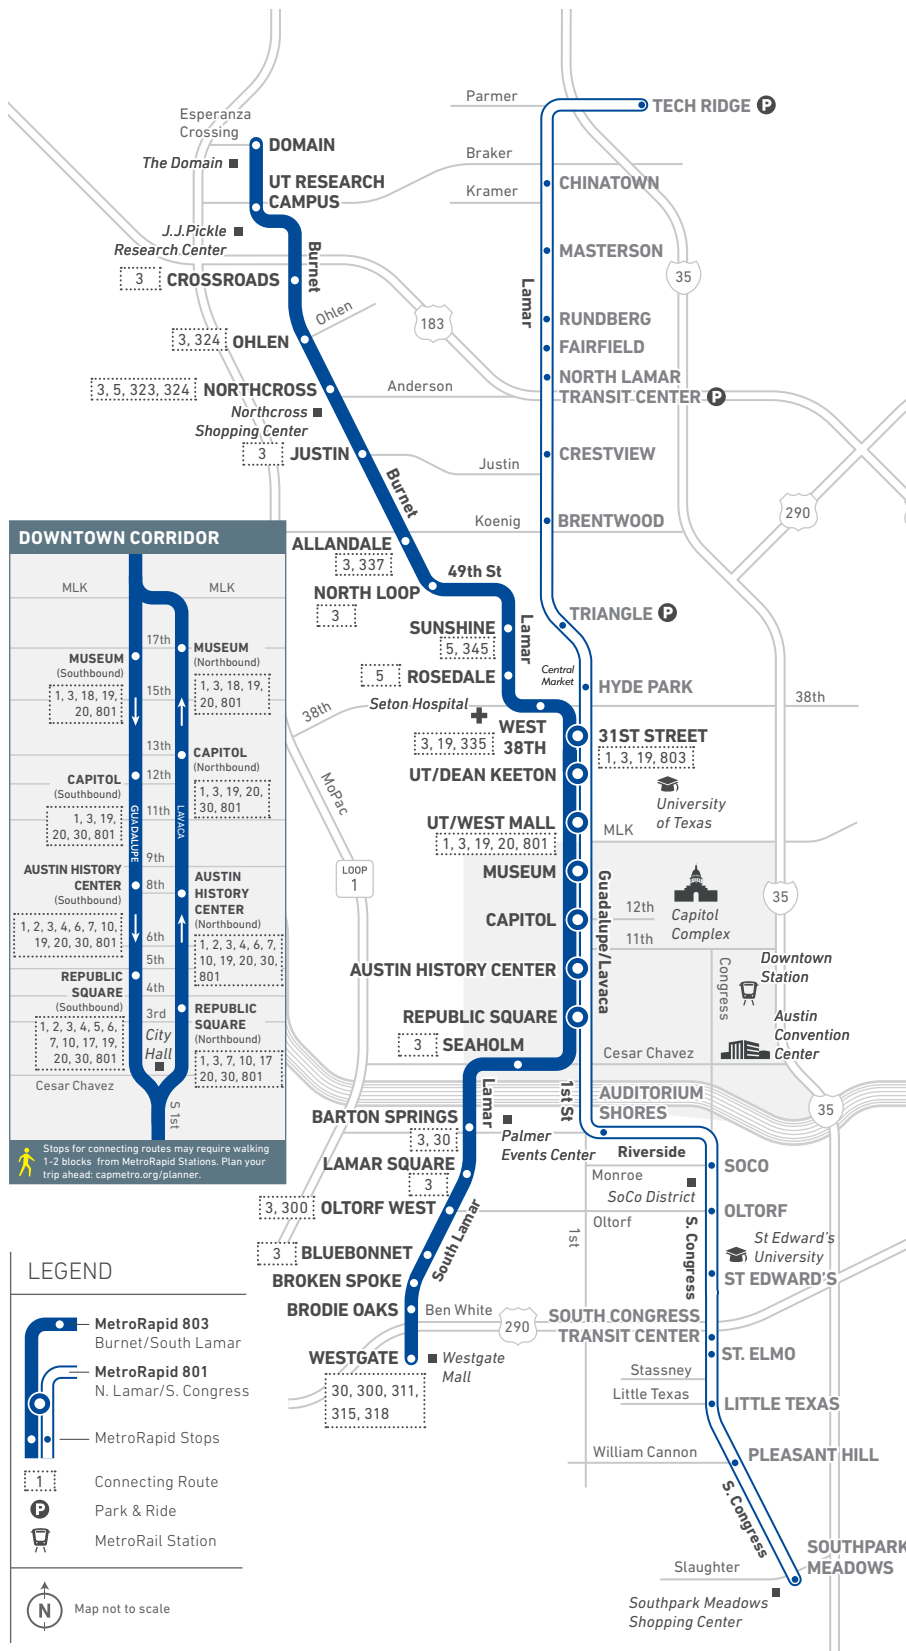

803

Burnet/S. Lamar (HIGH FREQUENCY ROUTE)

803 WEEKDAYS

5 AM – 7 AM	15 MIN
7 AM – 6 PM	10 MIN
6 PM – 8 PM	15 MIN
8 PM – 12:30 AM	20 MIN
Thursday & Friday only	
12:30 AM – 2:30 AM	20 MIN

803 SATURDAYS

6 AM – 8 AM	20 MIN
8 AM – 8 PM	15 MIN
8 PM – 2:30 AM	20 MIN

803 SUNDAYS

6 AM – 9 AM	20 MIN
9 AM – 7 PM	15 MIN
7 PM – 11:30 PM	20 MIN

MetroRapid is a frequency-based service. Real-time arrival/departure times may not be exact and may vary due to vehicular traffic and/or weather-related conditions.