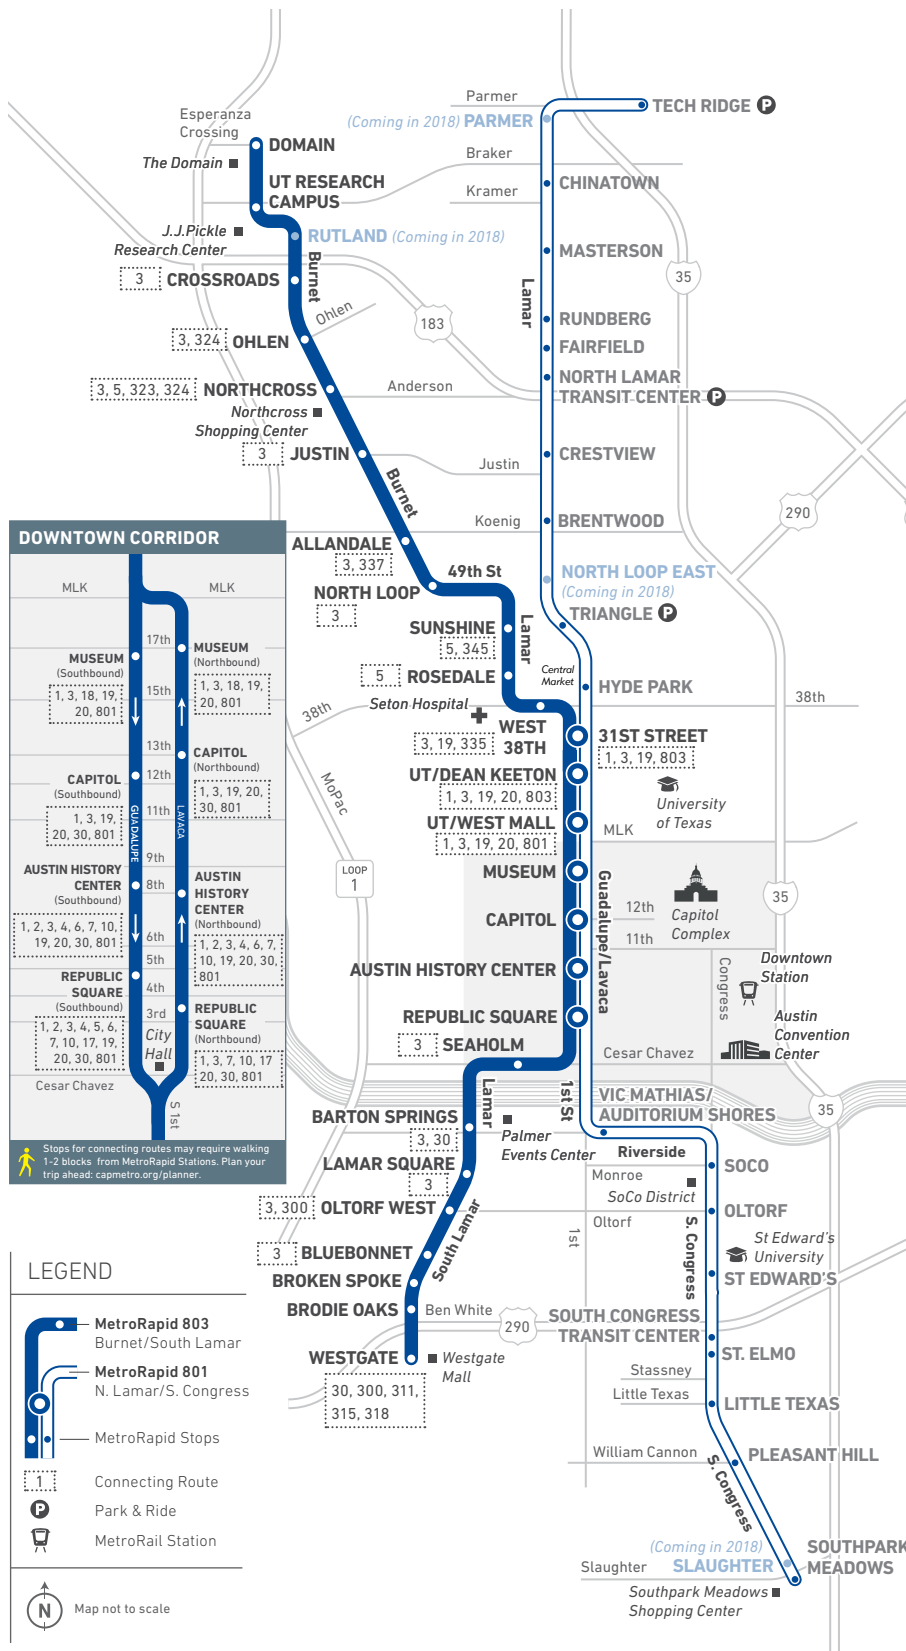

803

Burnet/S. Lamar (HIGH FREQUENCY ROUTE)

803 WEEKDAYS	
5 AM – 7 AM	15 MIN
7 AM – 6 PM	10 MIN
6 PM – 8 PM	15 MIN
8 PM – 12:30 AM	20 MIN
Thursday & Friday only	
12:30 AM – 2:30 AM	20 MIN

803 SATURDAYS	
6 AM – 8 PM	15 MIN
8 PM – 2:30 AM	20 MIN

803 SUNDAYS	
6 AM – 7 PM	15 MIN
7 PM – 11:30 PM	20 MIN

MetroRapid is a frequency-based service. Real-time arrival/departure times may not be exact and may vary due to vehicular traffic and/or weather-related conditions.