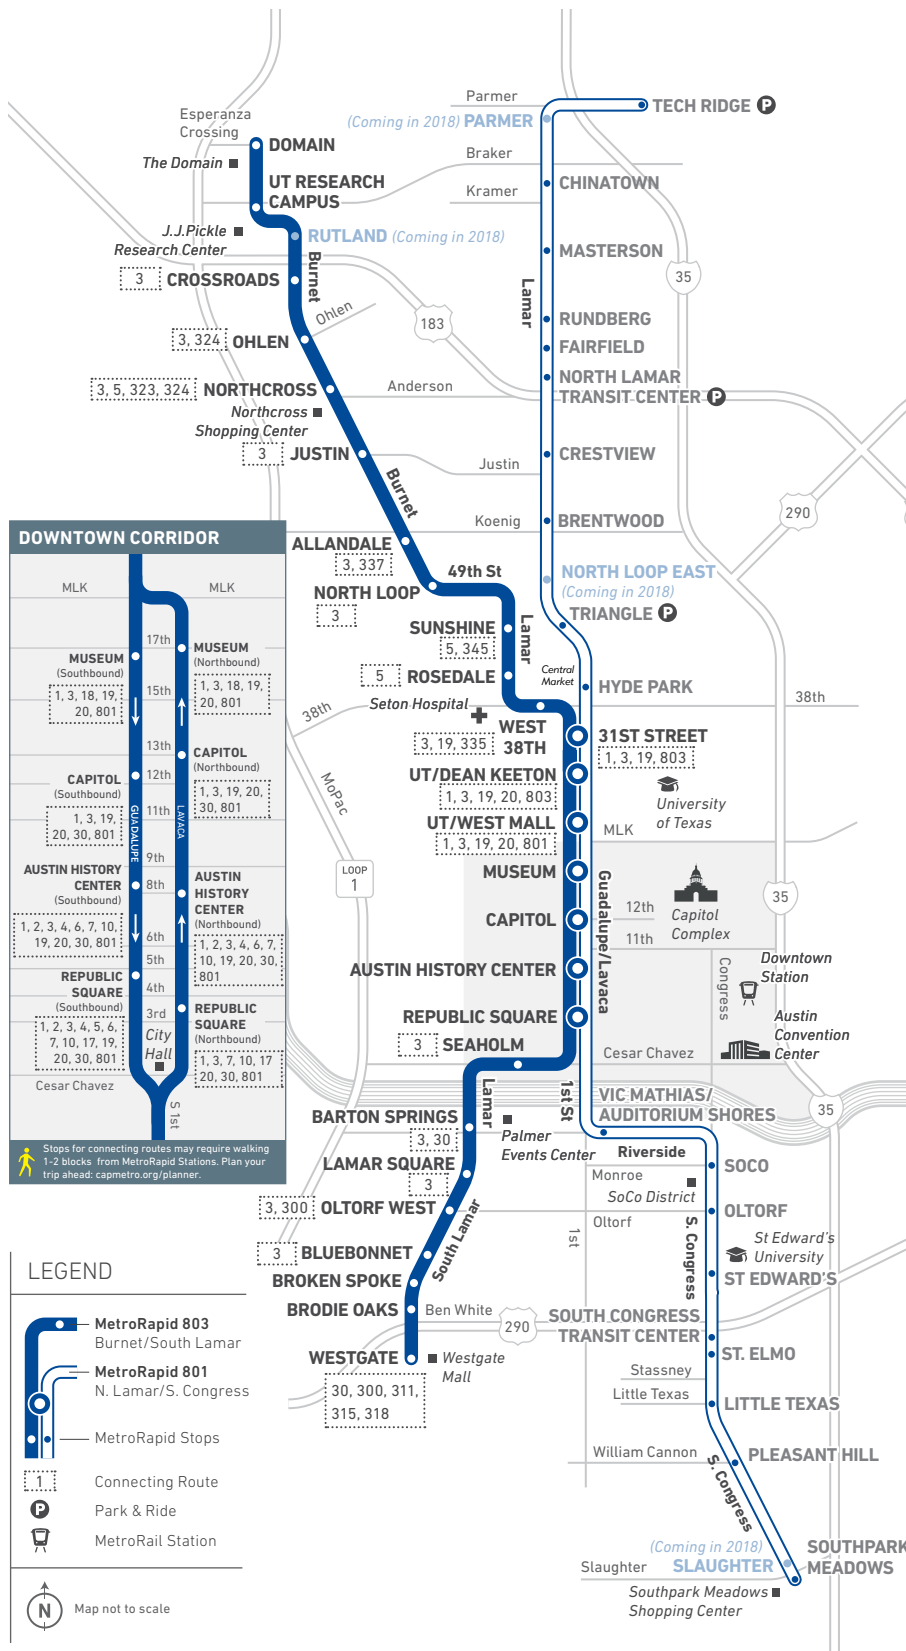

803

Burnet/S. Lamar (HIGH FREQUENCY ROUTE)

803 WEEKDAYS

5 AM – 7 AM	15 MIN
7 AM – 6 PM	10 MIN
6 PM – 8 PM	15 MIN
8 PM – 12:30 AM	20 MIN
Thursday & Friday only	
12:30 AM – 2:30 AM	20 MIN

803 SATURDAYS

6 AM – 8 PM	15 MIN
8 PM – 2:30 AM	20 MIN

803 SUNDAYS

6 AM – 7 PM	15 MIN
7 PM – 11:30 PM	20 MIN

MetroRapid is a frequency-based service. Real-time arrival/departure times may not be exact and may vary due to vehicular traffic and/or weather-related conditions.