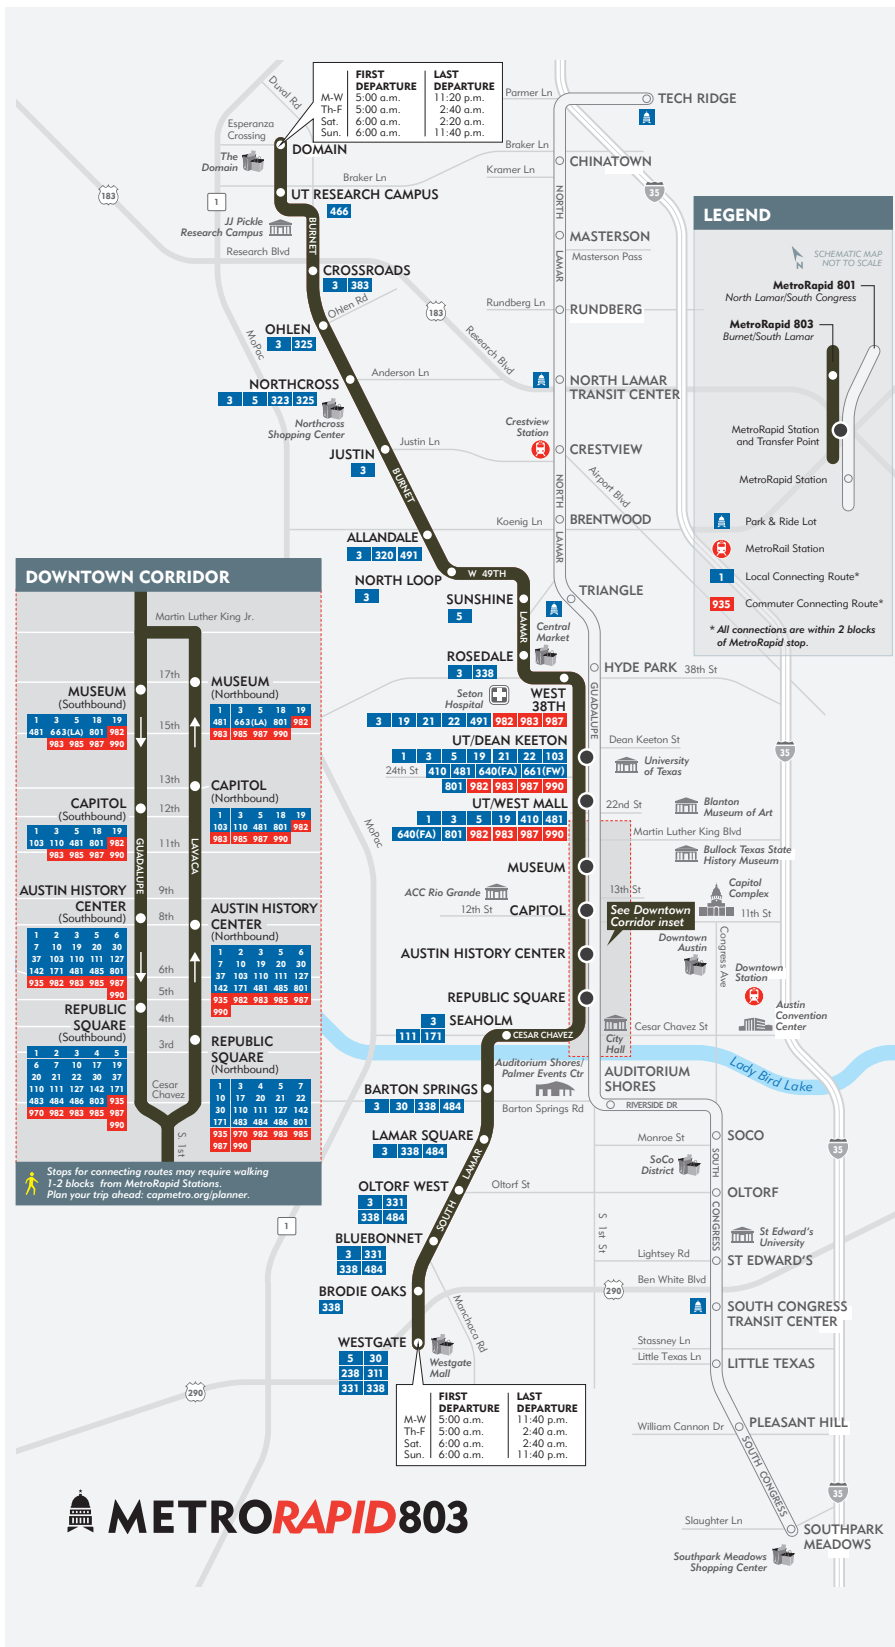

## Burnet/S. Lamar (HIGH FREQUENCY ROUTE)

LOCAL

### 803 WEEKDAYS

5 AM - 7 AM	15 MIN
7 AM - 6 PM	10 MIN
6 PM - 8 PM	15 MIN
8 PM - 12:30 AM	20 MIN
Thursday & Friday only	
12:30 AM - 2:30 AM	20 MIN

### 803 SATURDAYS

6 AM - 8 AM	20 MIN
8 AM - 8 PM	15 MIN
8 PM - 2:30 AM	20 MIN

### 803 SUNDAYS

6 AM - 9 AM	20 MIN
9 AM - 7 PM	15 MIN
7 PM - 11:30 PM	30 MIN

MetroRapid is a frequency-based service. Real-time arrival/departure times may not be exact and may vary due to vehicular traffic and/or weather-related conditions.