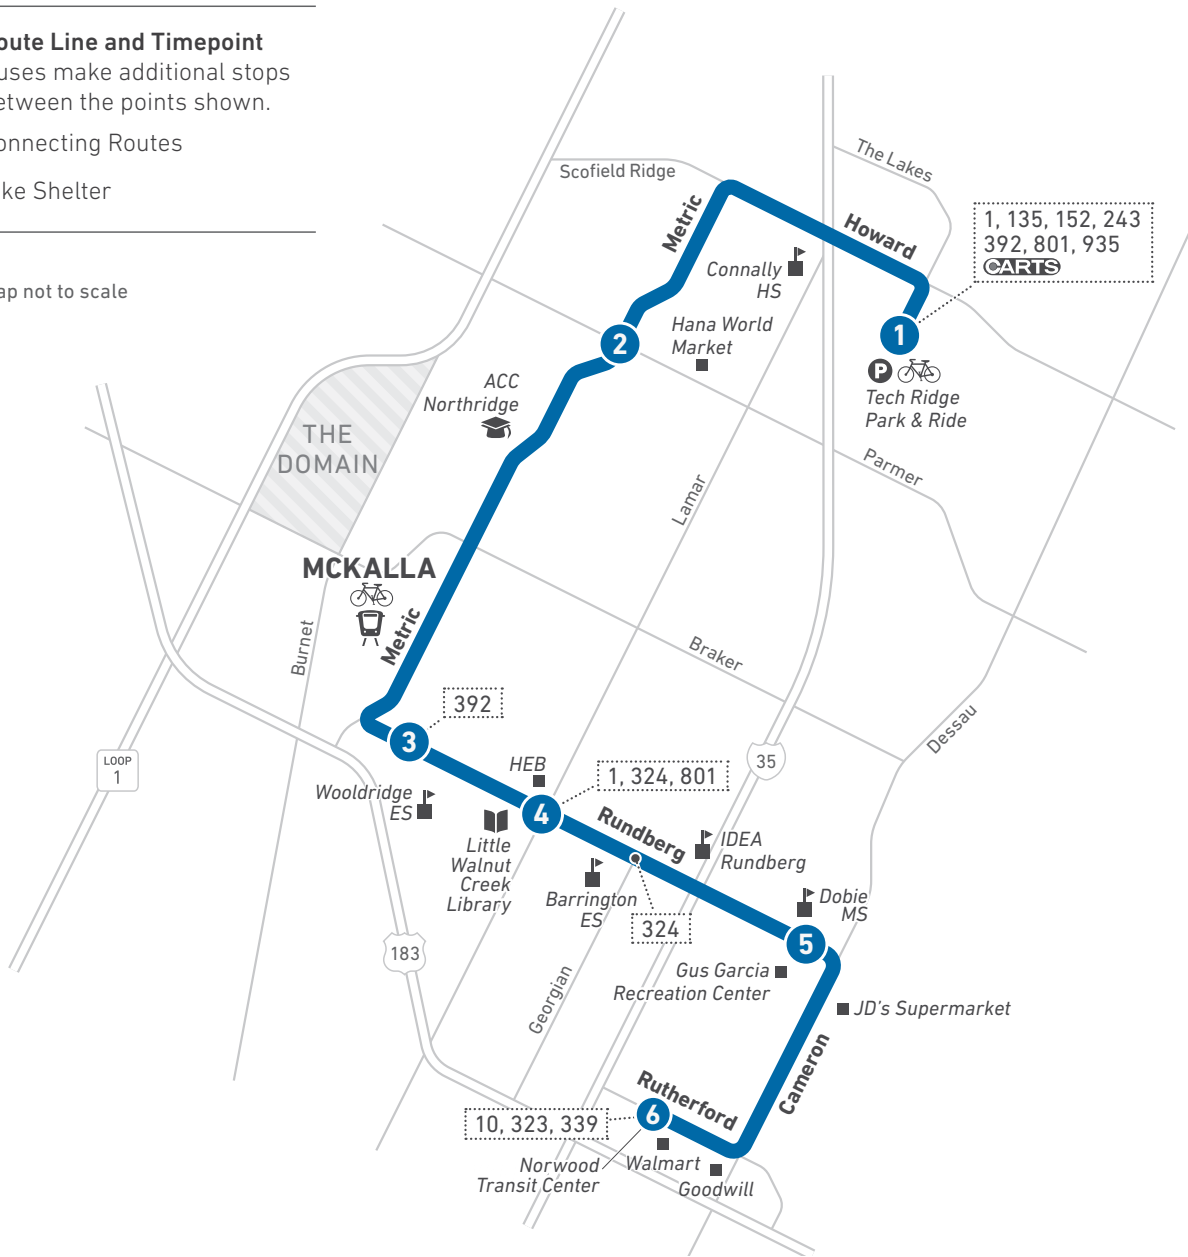

325

Metric/Rundberg (WEEKDAY HIGH-FREQUENCY ROUTE)

LEGEND

1 **Route Line and Timepoint**
Buses make additional stops between the points shown.

1 **Connecting Routes**

Bike Shelter

Map not to scale

Scan the QR code to see an online version of this route map.

DESTINATIONS

- Tech Ridge Park & Ride
- Connally High School
- Hana World Market
- ACC Northridge
- MCKALLA Station
- Woodridge Elementary School
- Little Walnut Creek Library
- HEB
- Barrington Elementary School
- IDEA Rundberg
- Dobie Middle School
- Gus Garcia Recreation Center
- JD's Supermarket
- Goodwill
- Walmart
- Norwood Transit Center