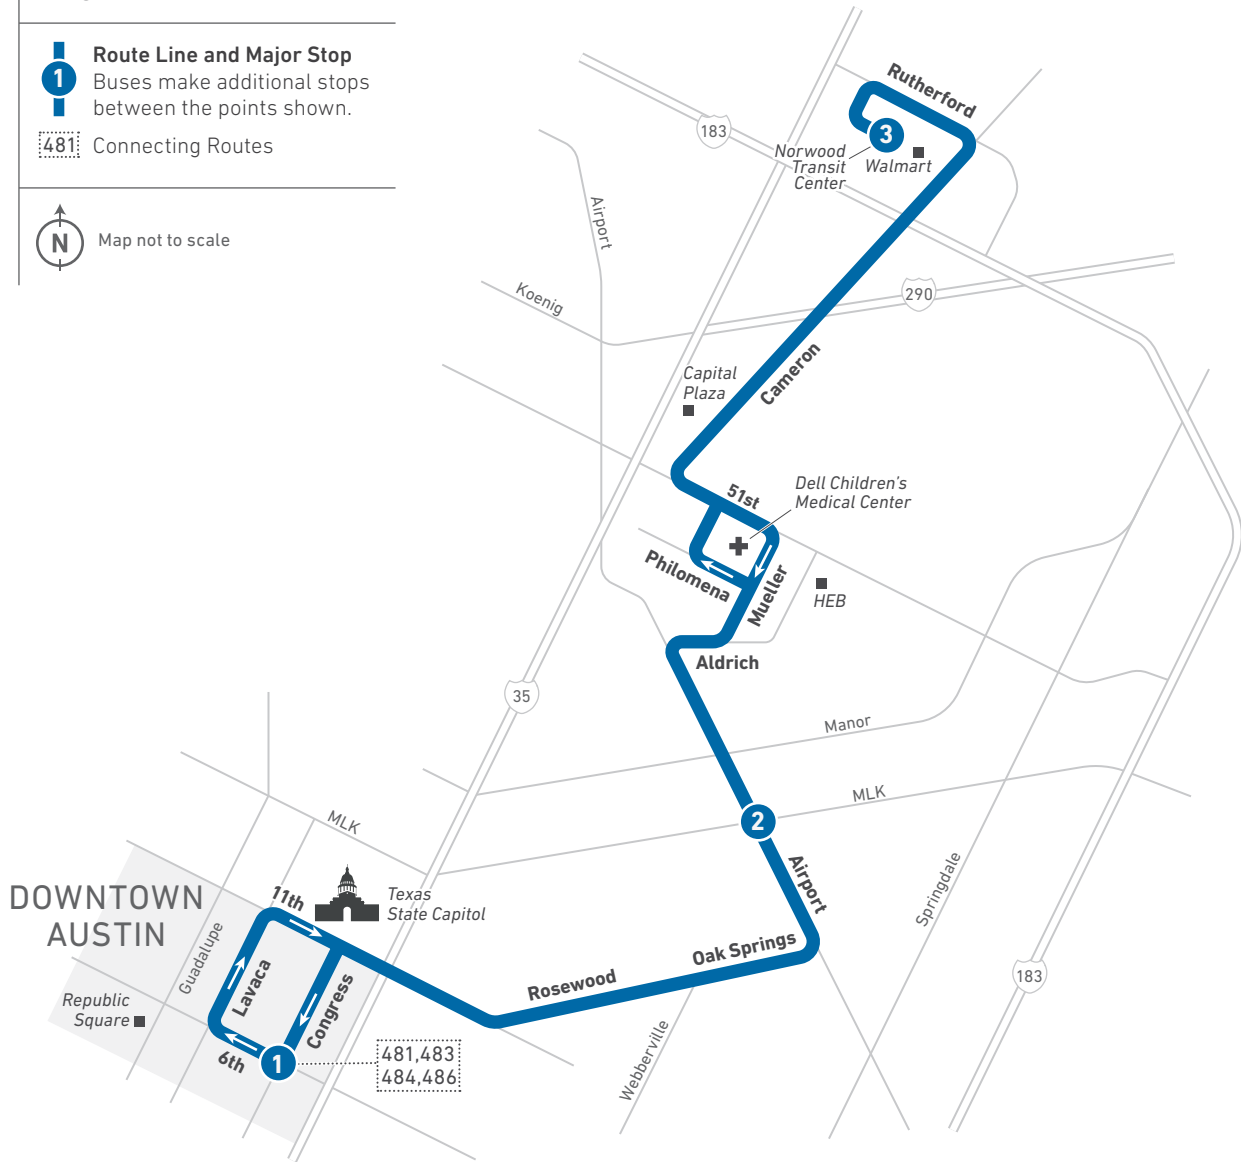

485

Night Owl Cameron

LEGEND

- 1** Route Line and Major Stop
Buses make additional stops between the points shown.
- 481 Connecting Routes

Scan the QR code to see an online version of this route map.

- ### DESTINATIONS
- Downtown Austin
 - Republic Square
 - Dell Children's Medical Center
 - HEB
 - Mueller District
 - Capital Plaza
 - Norwood Transit Center
 - Walmart