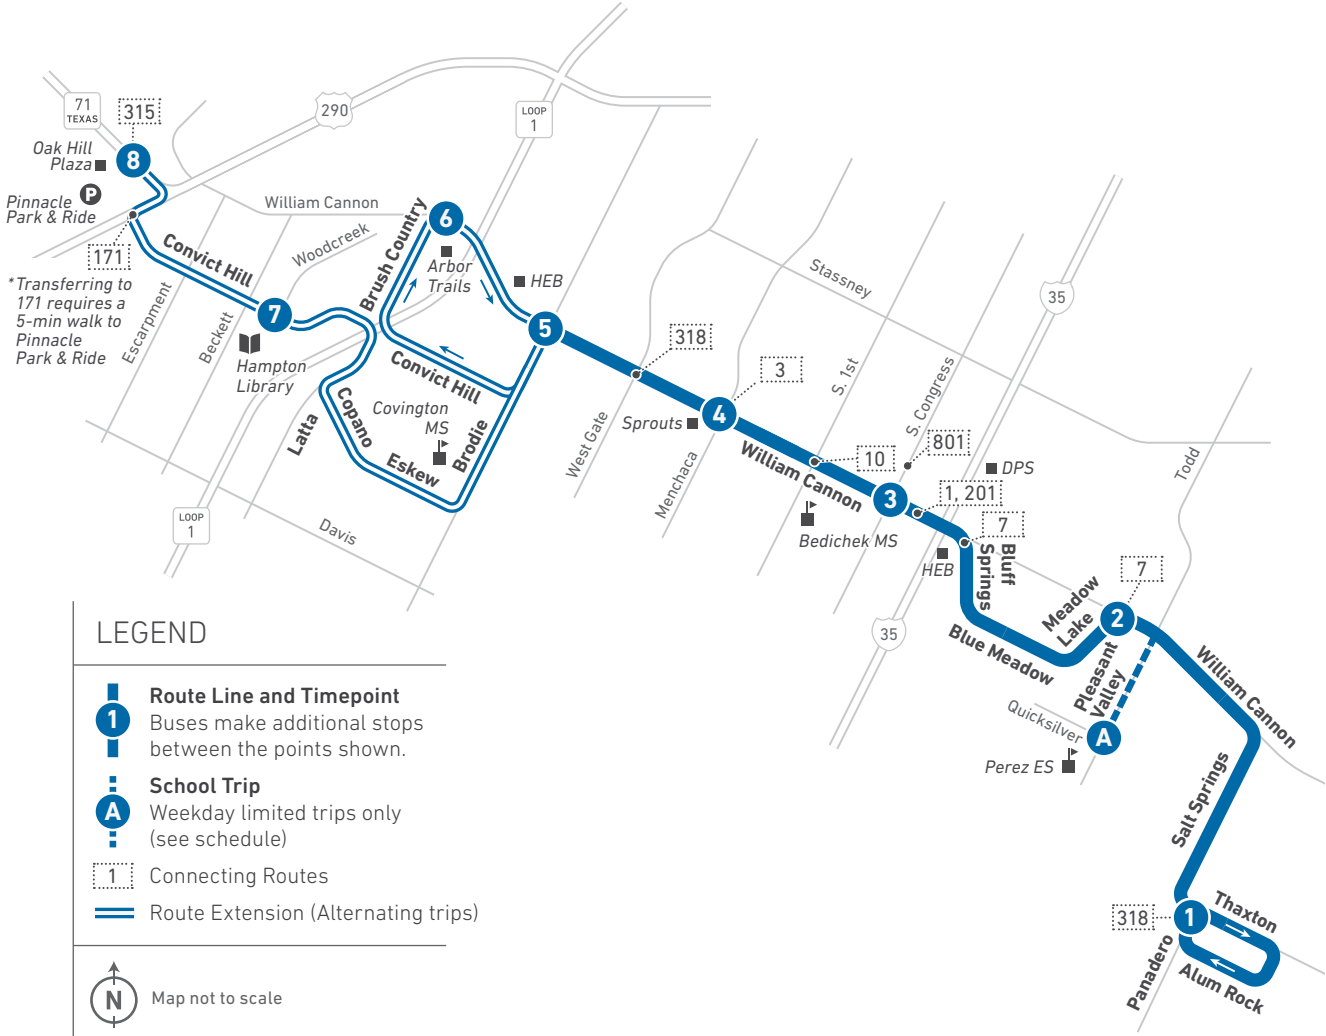

333

William Cannon (WEEKDAY HIGH-FREQUENCY ROUTE)

LOCAL

LEGEND

- **Route Line and Timepoint**
- Buses make additional stops between the points shown.
- **School Trip**
- Weekday limited trips only (see schedule)
- Connecting Routes
- Route Extension (Alternating trips)
- Map not to scale

Scan the QR code to see an online version of this route map.

DESTINATIONS

- Perez Elementary School
- HEB (Brodie, Bluff Springs)
- Department of Public Safety
- Bedichek Middle School
- Sprouts
- Oak Hill Plaza
- Hampton Library
- Arbor Trails
- Covington Middle School
- Hampton Library
- Oak Hill Plaza
- Pinnacle Park & Ride

NOTES

- School trips only operate during the school year and are suspended during summer vacation. (See schedule)
- Route 333 William Cannon is part of the High-Frequency Network between Broad Brook (near McKinney Falls Pkwy.) and Brodie/Bannockburn. Alternating trips on Route 333 continues on Eskew and Convict Hill to Oak Hill Plaza. That portion of the route operates on 30-minute frequencies (60 minutes on Saturdays and Sundays). Customers can identify the final destination of a particular trip by reading the headsign on the bus. Trips that end at Brodie/Bannockburn will display “333 Brush Country,” and trips that continue to Oak Hill Plaza will display “333 Oak Hill.”