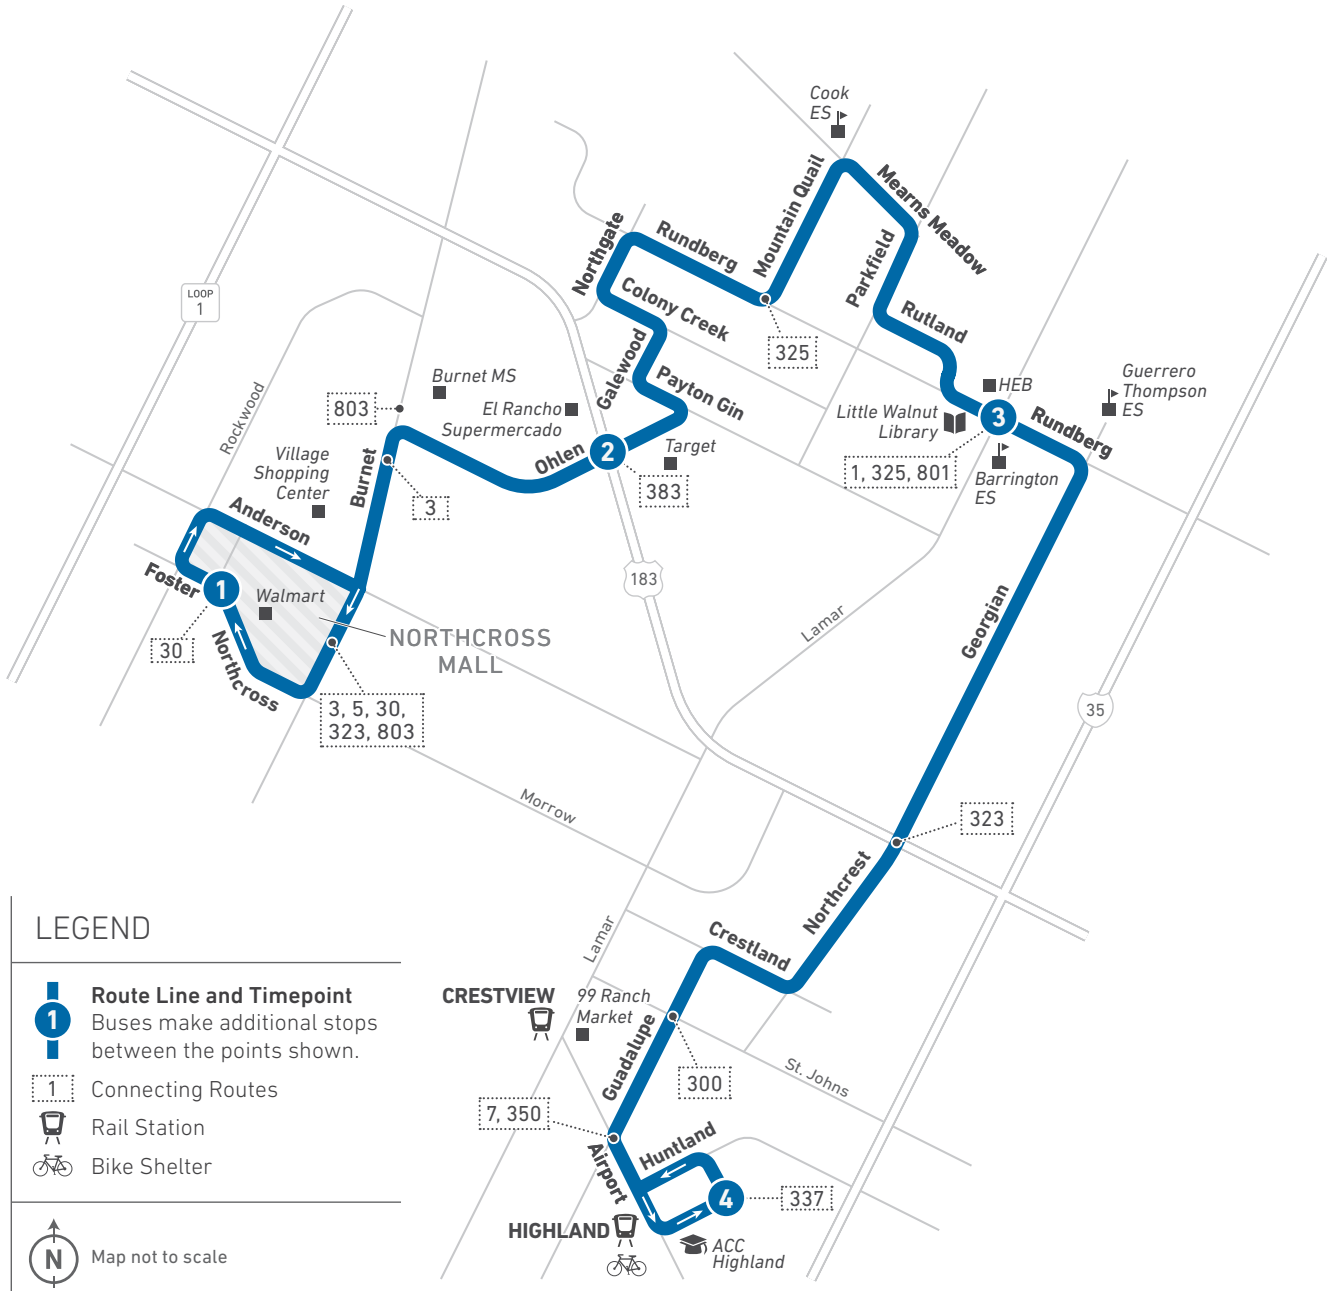

324 | Georgian/Ohlen

LEGEND

- 1** Route Line and Timepoint
Buses make additional stops between the points shown.
- 1** Connecting Routes
- Rail Station
- Bike Shelter

Scan the QR code to see an online version of this route map.