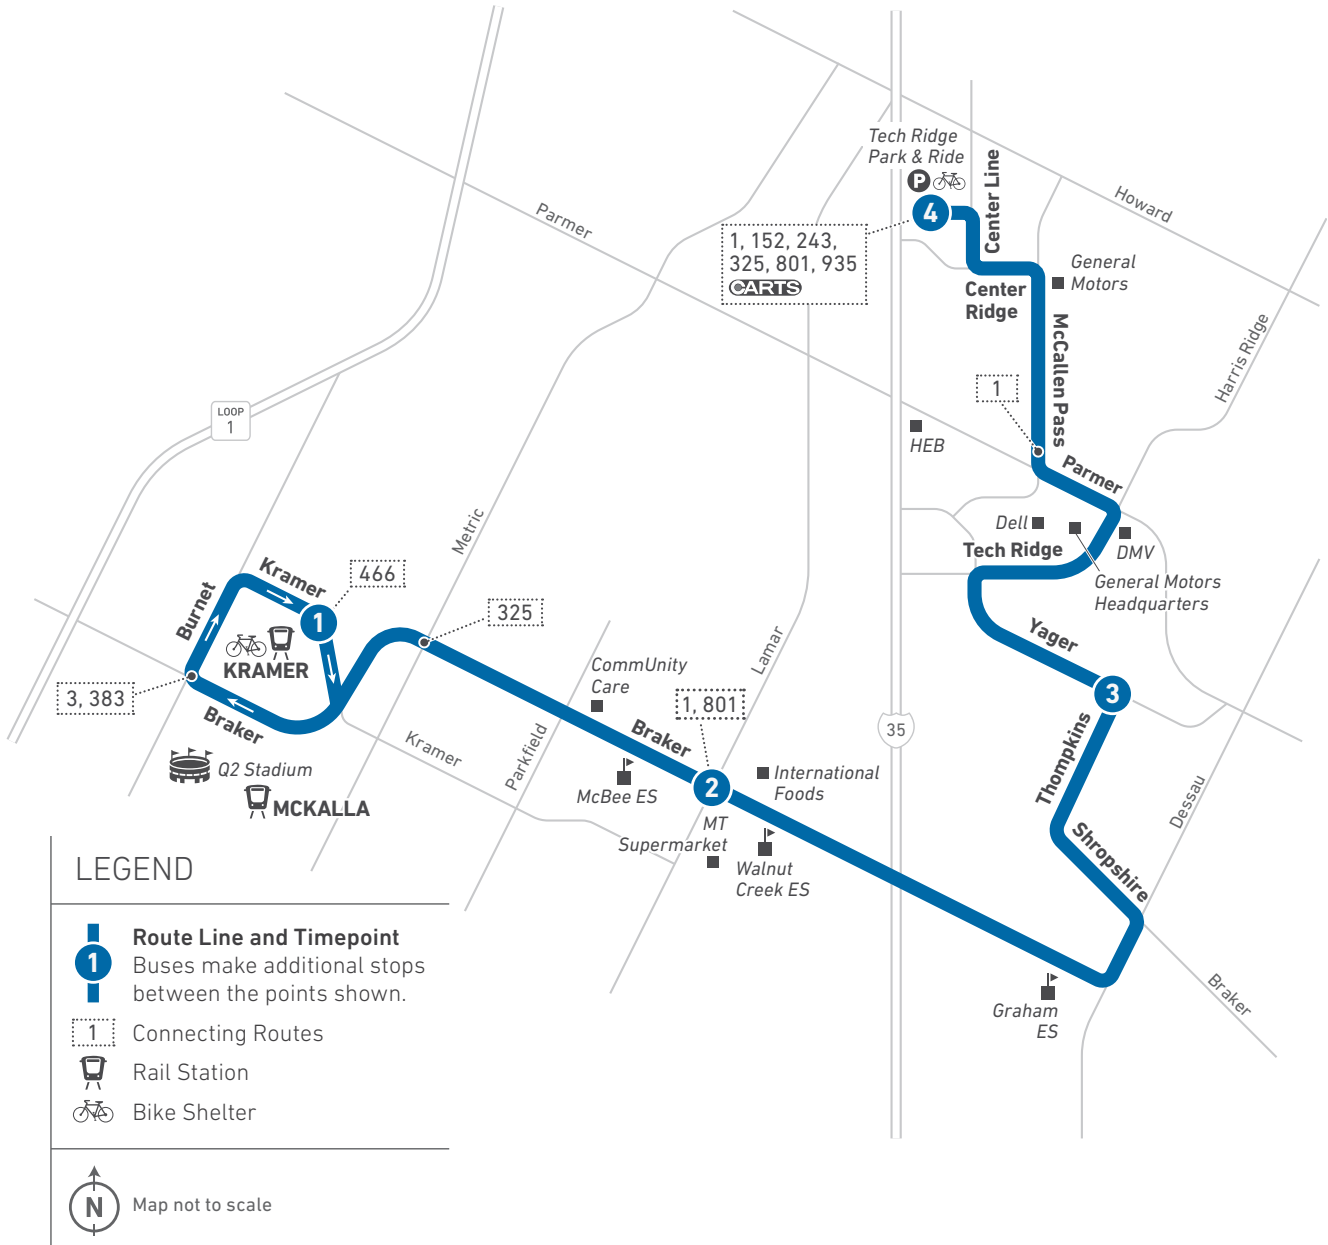

392 | Braker

LEGEND

- **Route Line and Timepoint**
  Buses make additional stops between the points shown.
- **Connecting Routes**
- **Rail Station**
- **Bike Shelter**

Scan the QR code to see an online version of this route map.

DESTINATIONS

- Q2 Stadium
- The Domain
- IBM
- Kramer Station
- McKalla Station
- CommUnityCare
- McBee Elementary School
- MT Supermarket
- Walnut Creek Elementary School
- International Foods
- Graham Elementary School
- Dell
- HEB
- General Motors
- Department of Motor Vehicles
- General Motors Headquarters
- Tech Ridge Park & Ride

NOTES

Eastbound trips continue as Route 243 at Tech Ridge Park & Ride.