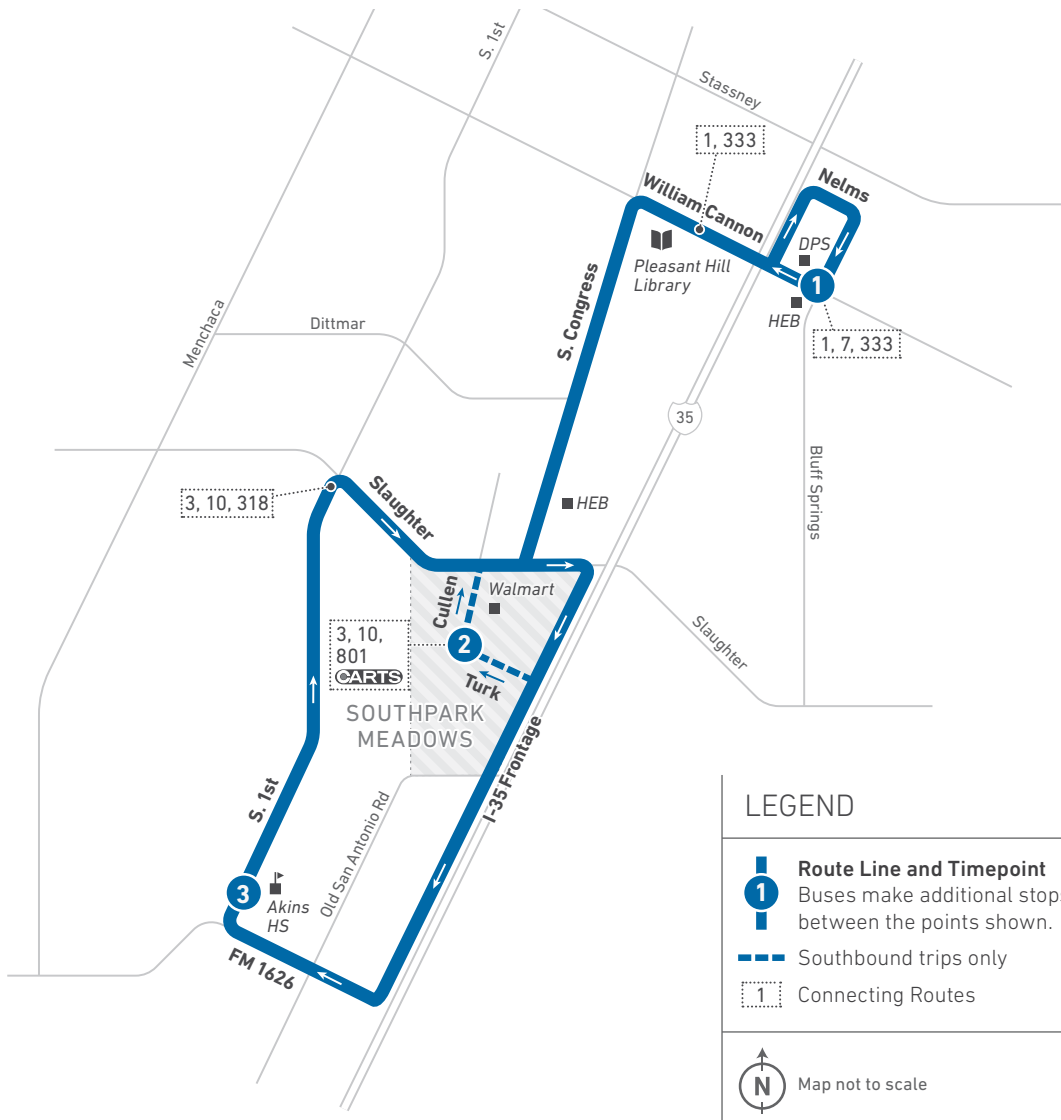

201 | Southpark Meadows

LEGEND

- **Route Line and Timepoint**
- **1** Buses make additional stops between the points shown.
- --- Southbound trips only
- **1** Connecting Routes

Scan the QR code to see an online version of this route map.

DESTINATIONS

- HEB (Bluff Springs, S. Congress)
- Department of Public Safety
- Pleasant Hill Library
- Southpark Meadows
- Walmart
- Akins High School

NOTES

Turk at Cullen (Southpark Meadows) is a timepoint only going Southbound.