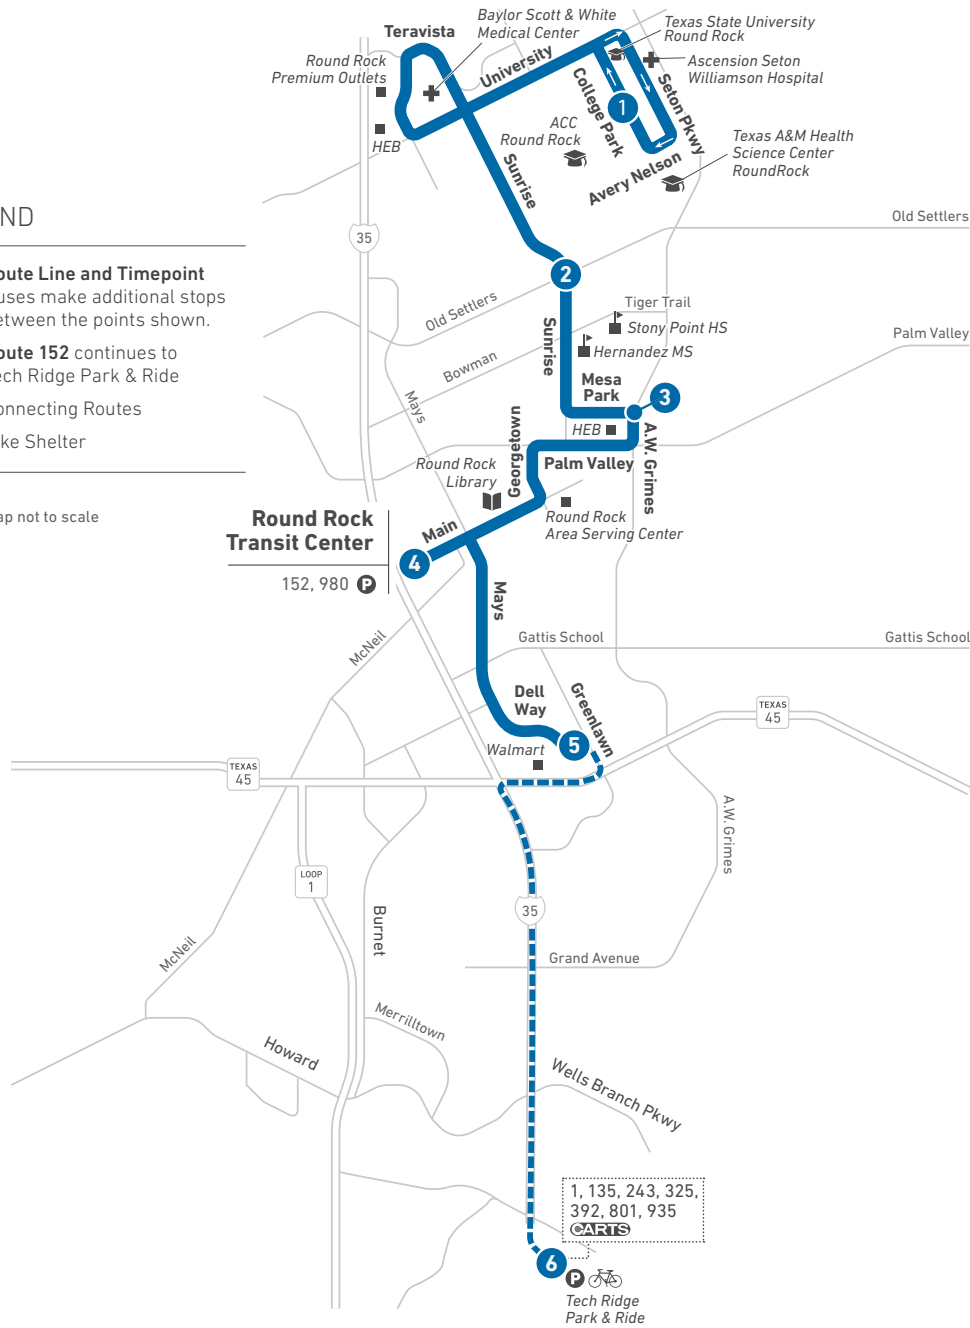

50/152

Round Rock Tech Ridge

LEGEND

- Route Line and Timepoint**
Buses make additional stops between the points shown.
- Route 152 continues to Tech Ridge Park & Ride**
- Connecting Routes**
- Bike Shelter**