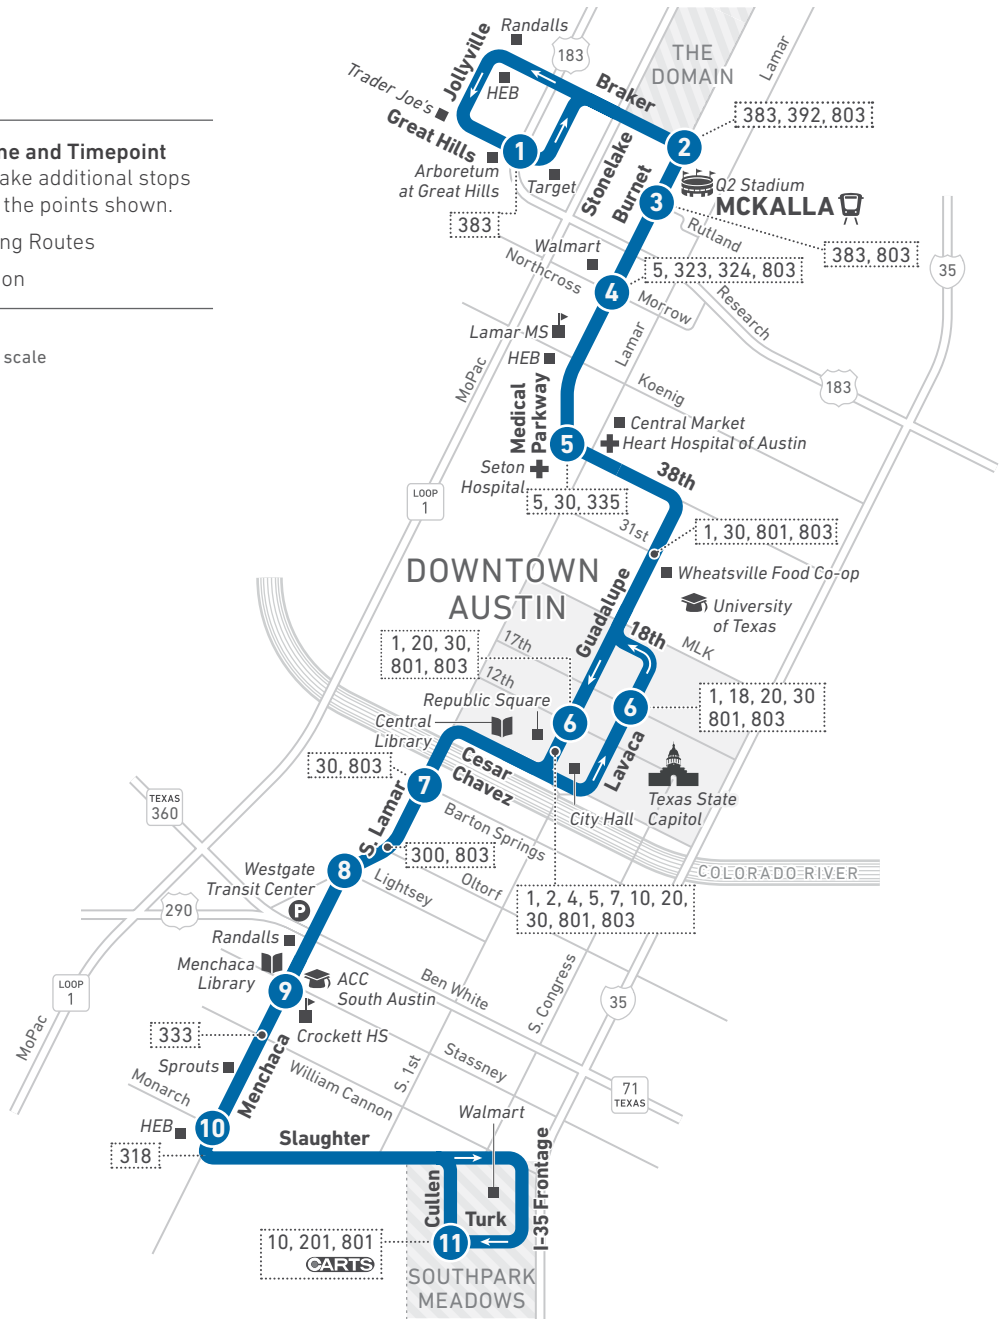

3 Burnet/Menchaca

LEGEND

1 Route Line and Timepoint
Buses make additional stops between the points shown.

1 Connecting Routes

Rail Station

Map not to scale

Scan the QR code to see an online version of this route map.