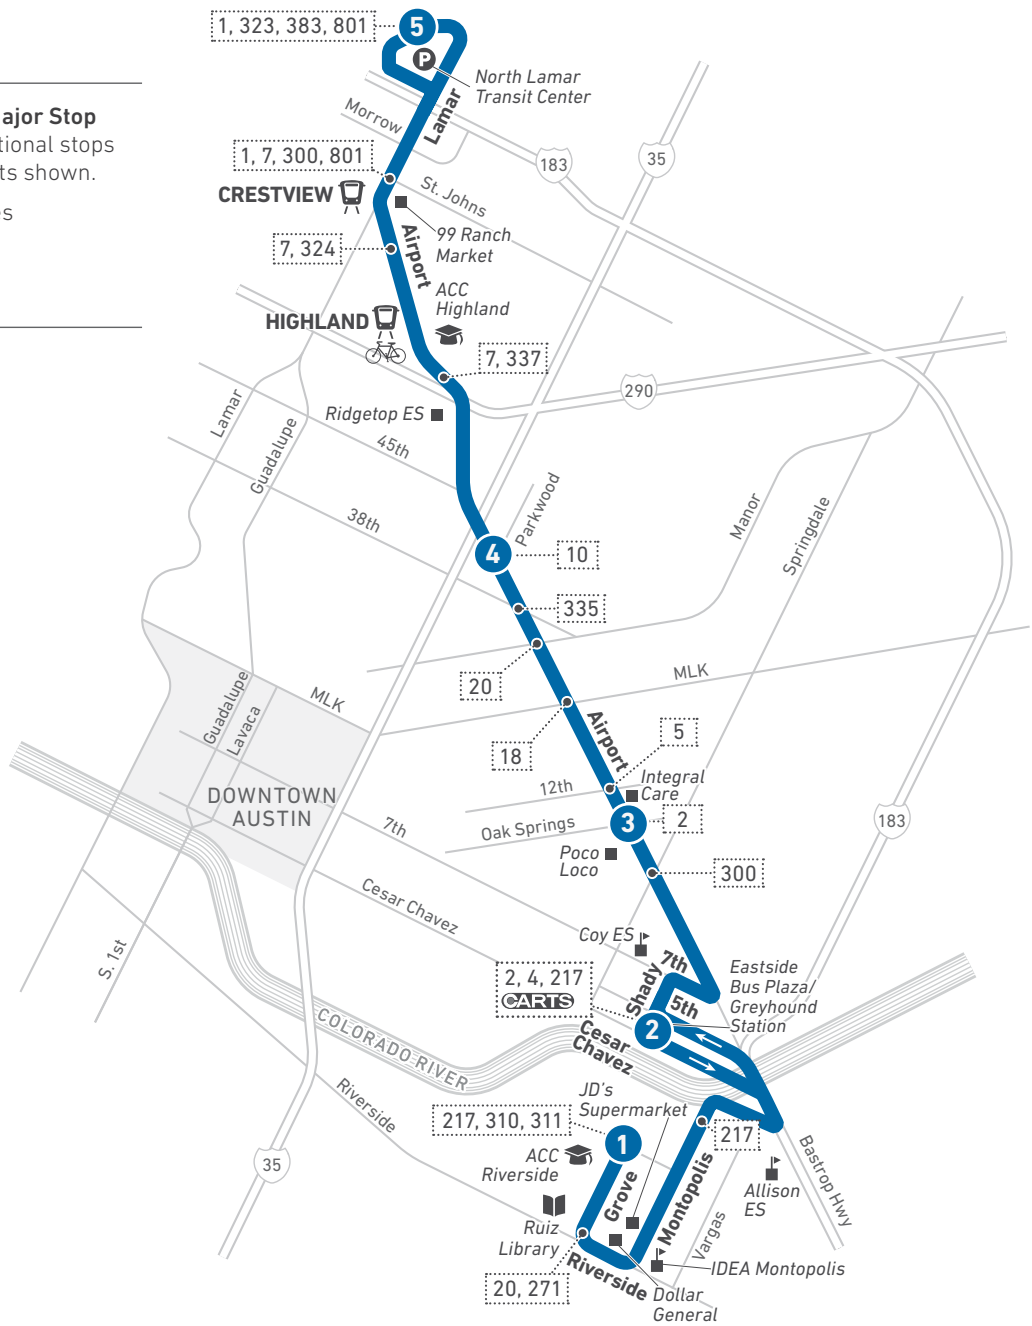

350 | Airport Blvd.

LEGEND

1 **Route Line and Major Stop**
Buses make additional stops between the points shown.

1 Connecting Routes

Rail Station

Bike Shelter

Map not to scale

Scan the QR code to see an online version of this route map.