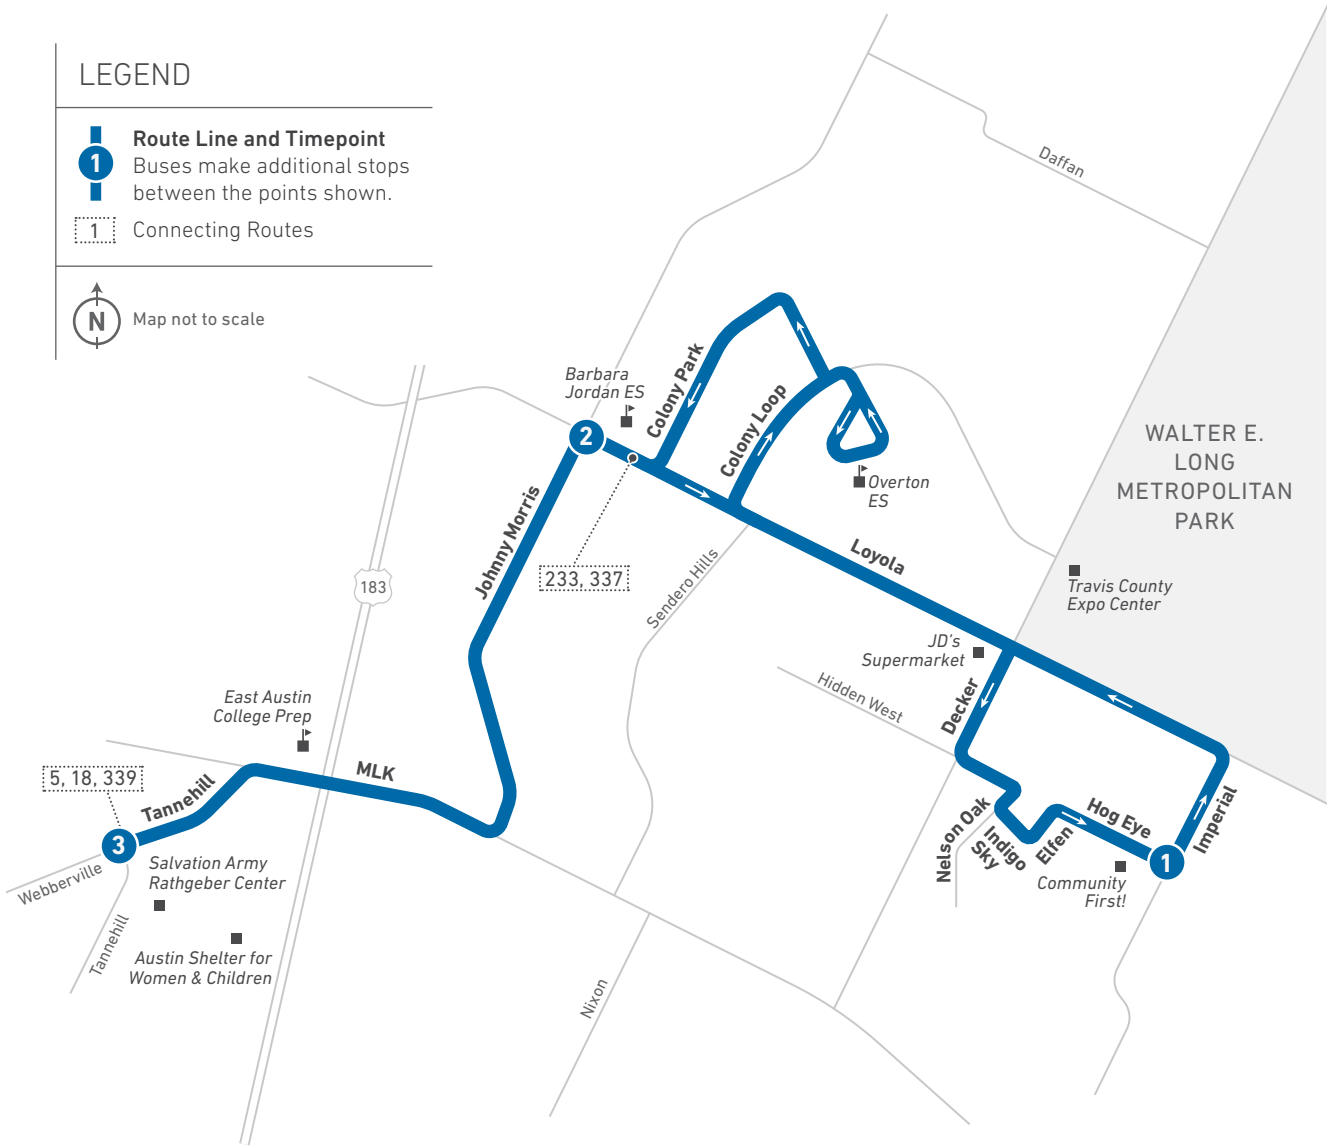

237

Northeast Feeder

LOCAL

LEGEND

- **Route Line and Timepoint**
  - **1** Buses make additional stops between the points shown.
- **1** Connecting Routes

Map not to scale

Scan the QR code to see an online version of this route map.

DESTINATIONS

- Community First!
- JD's Supermarket
- Travis County Expo Center
- Overton Elementary School
- Barbara Jordan Elementary School
- East Austin College Prep
- Salvation Army Rathgeber Center
- Austin Shelter for Women & Children

NOTES

Westbound trips continue as Route 5 at Tannehill/ Webberville.