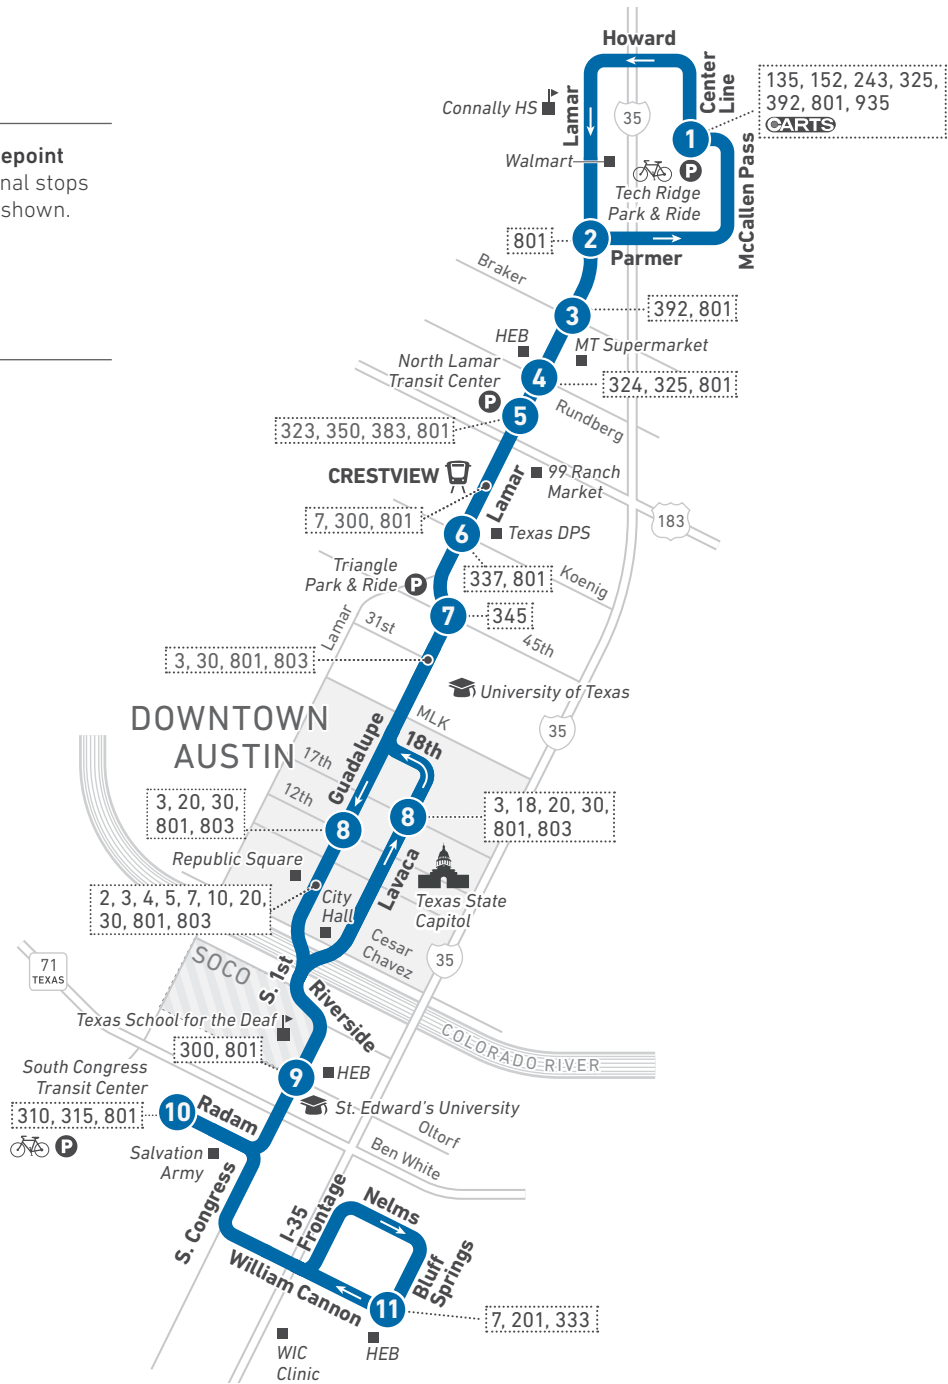

1 | N. Lamar/S. Congress

LEGEND

1 **Route Line and Timepoint**
Buses make additional stops between the points shown.

1 Connecting Routes

Rail Station

Bike Shelter

Map not to scale

Scan the QR code to see an online version of this route map.