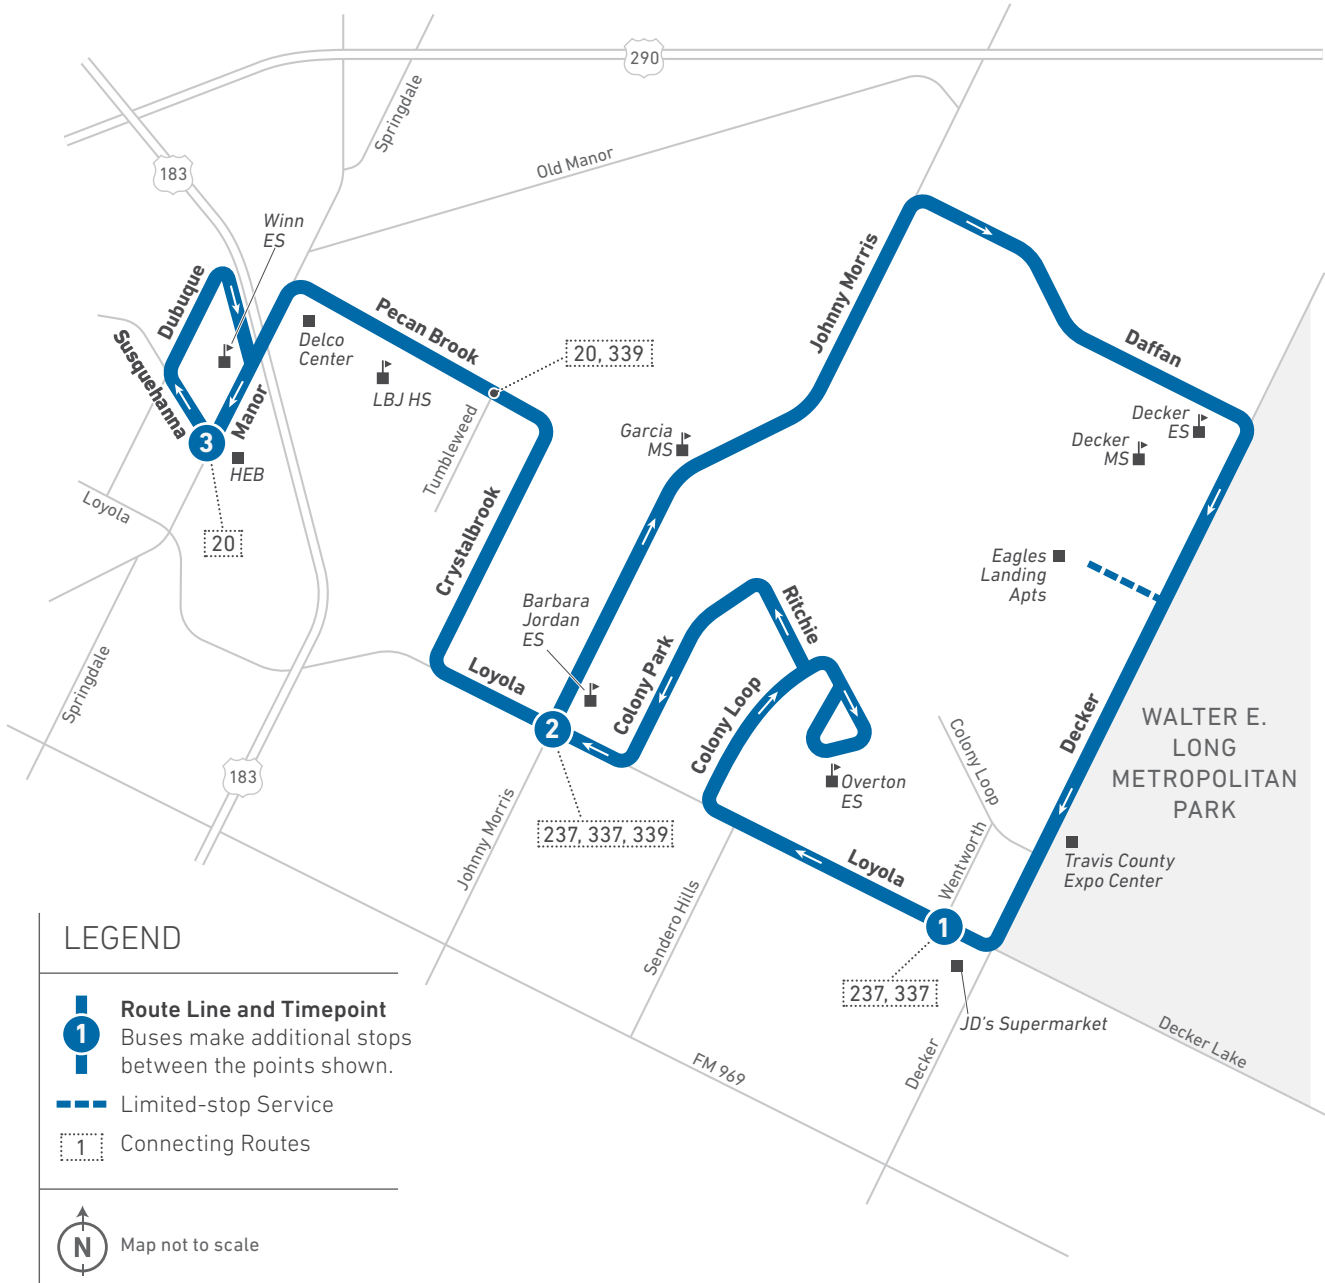

233

Decker/Daffan

LOCAL

LEGEND

- 1** Route Line and Timepoint
Buses make additional stops between the points shown.
- Limited-stop Service
- 1 Connecting Routes

Scan the QR code to see an online version of this route map.