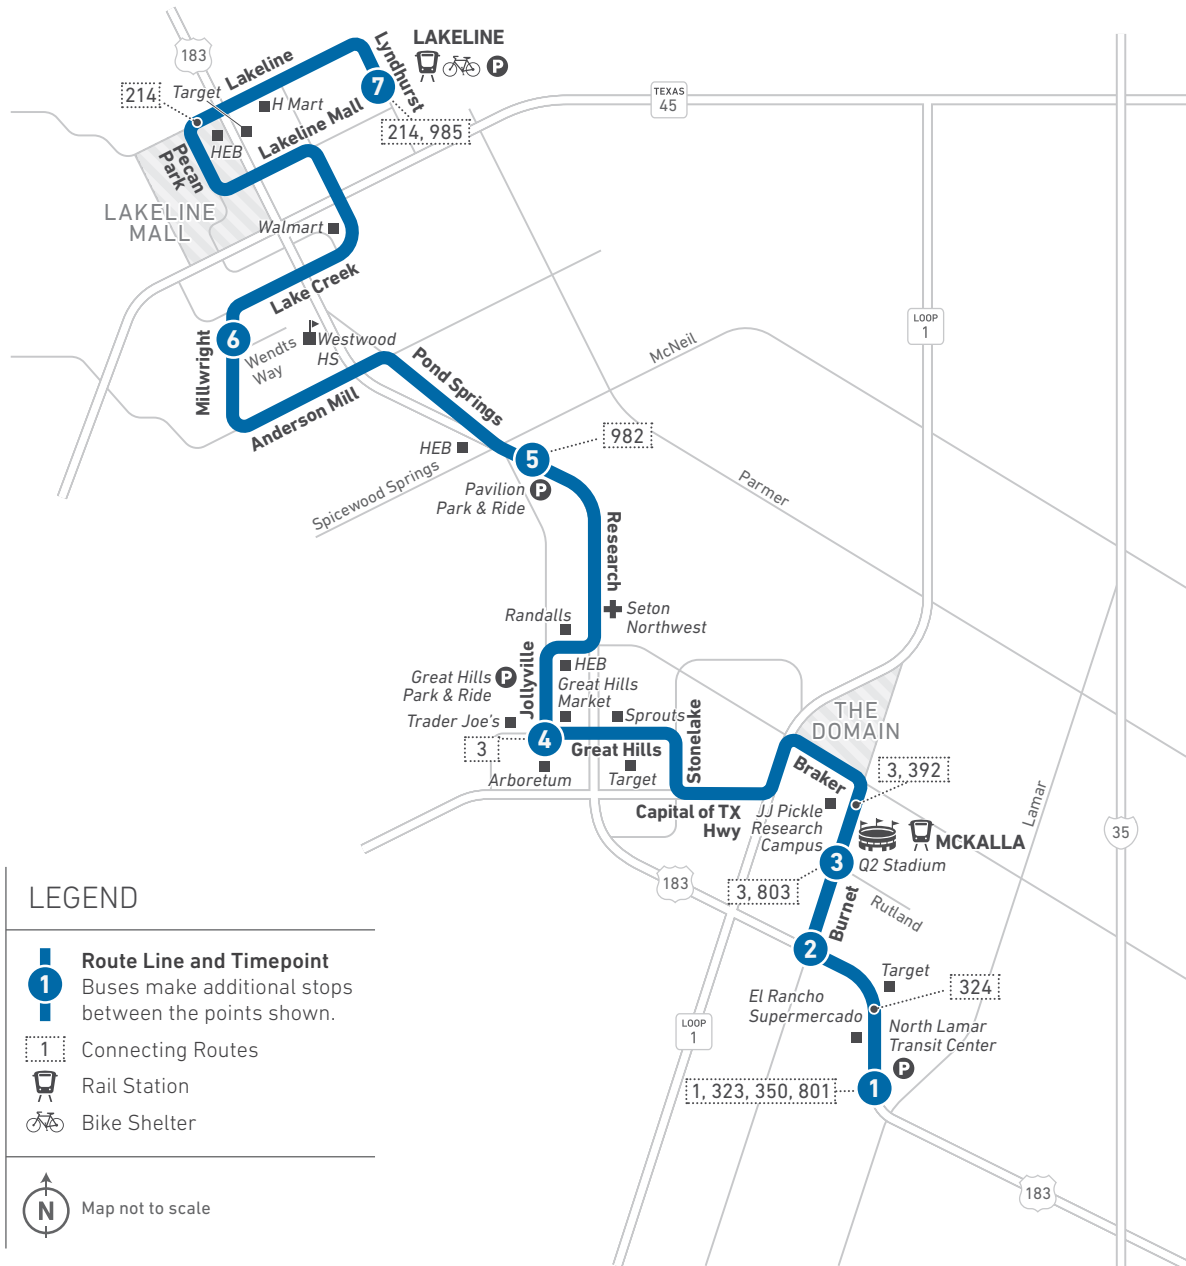

383 Research

LEGEND

- 1** Route Line and Timepoint
Buses make additional stops between the points shown.
- 1** Connecting Routes
- Rail Station
- Bike Shelter

Map not to scale

Scan the QR code to see an online version of this route map.