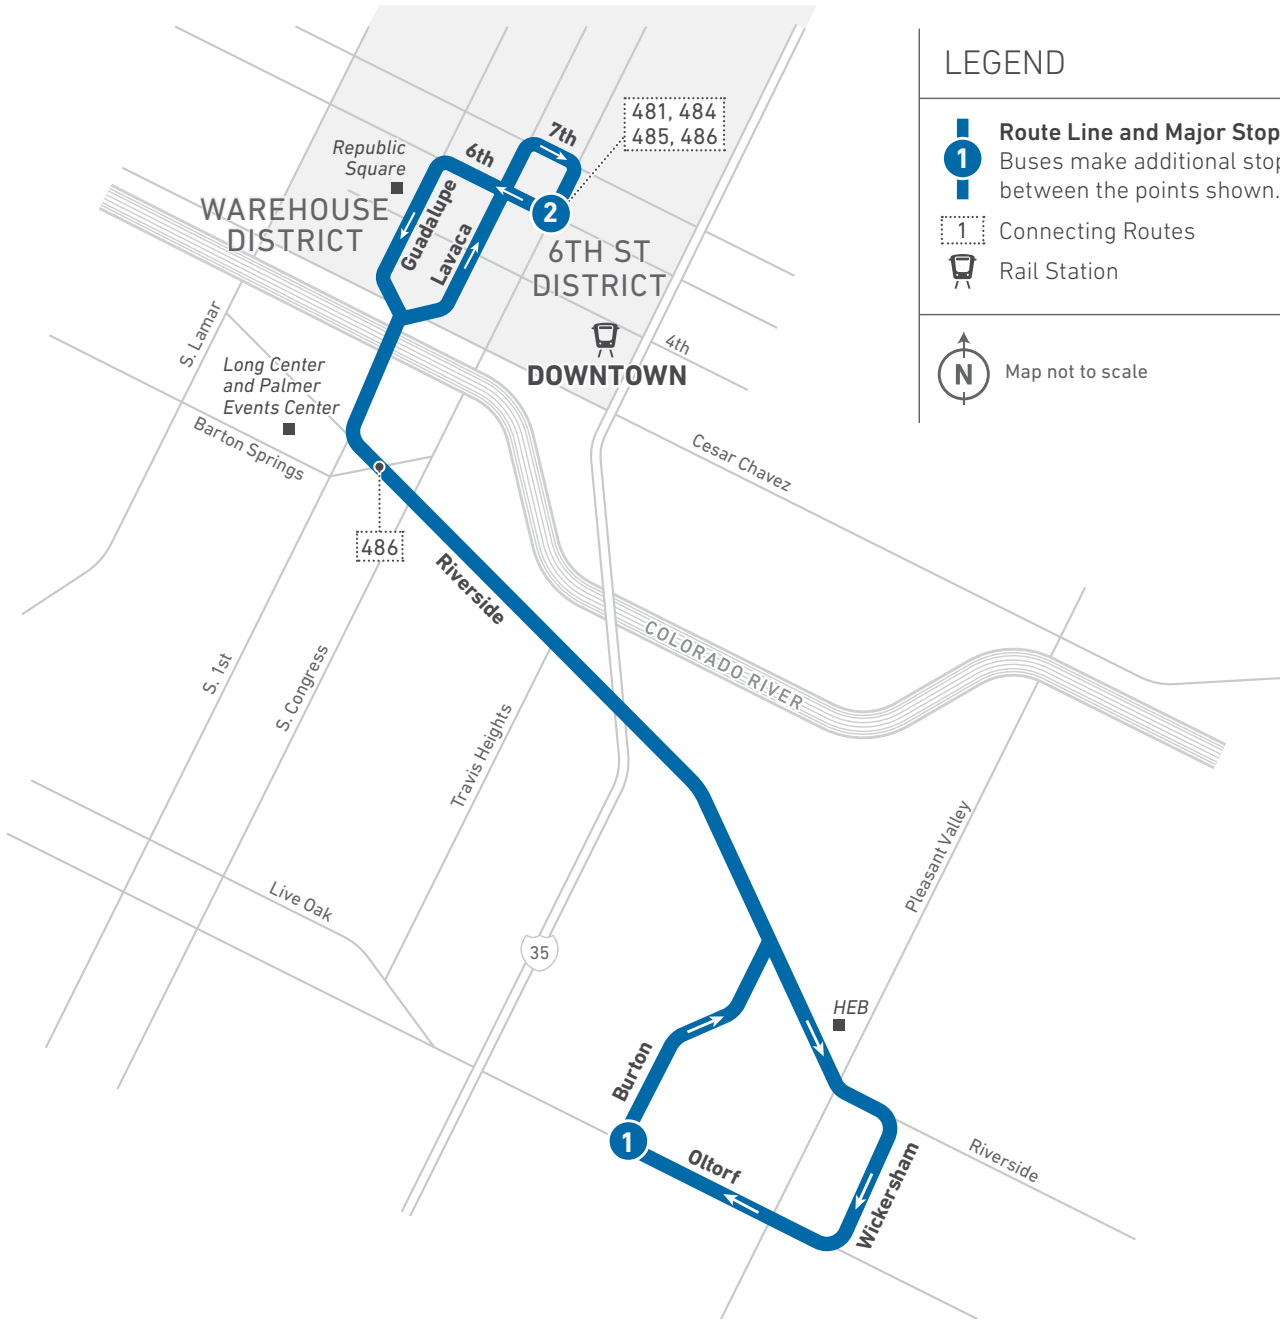

483

Night Owl Riverside

LEGEND

1 Route Line and Major Stop
Buses make additional stops between the points shown.

1 Connecting Routes

Rail Station

Map not to scale

Scan the QR code to see an online version of this route map.

DESTINATIONS

- HEB
- Long Center
- Palmer Events Center
- Republic Square
- Downtown Austin
- Downtown Station