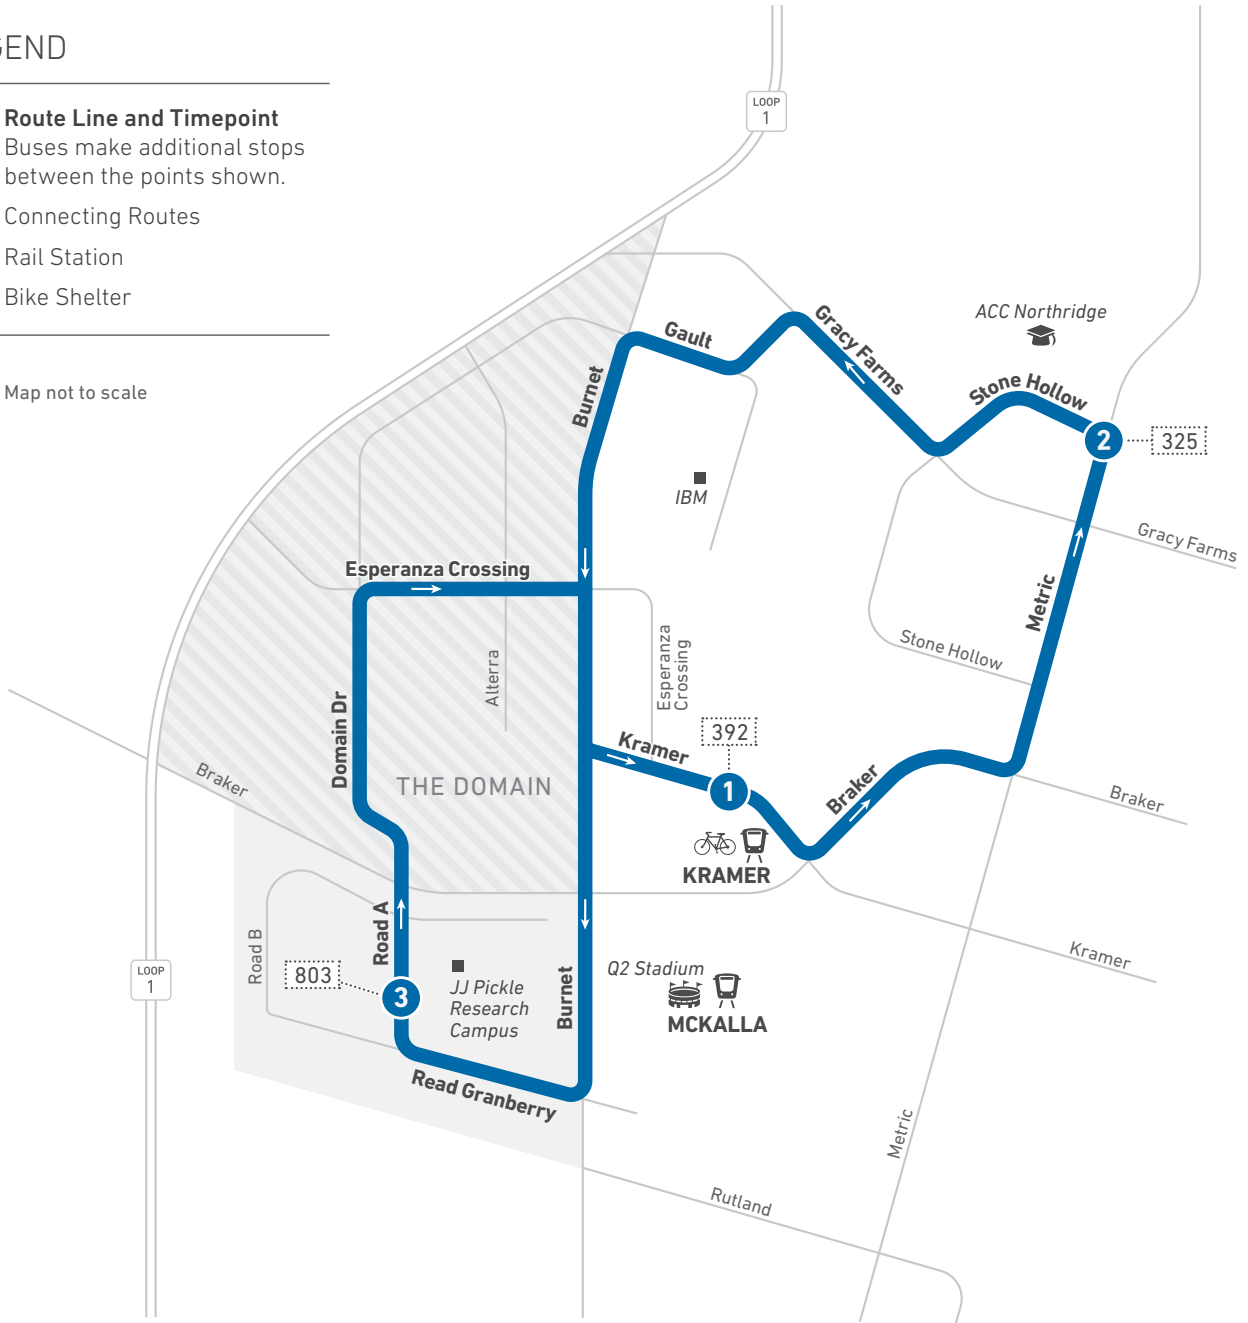

Map not to scale

Scan the QR code to see an online version of this route map.

DESTINATIONS

- Kramer Station
- ACC Northridge
- IBM
- Q2 Stadium
- McKalla Station
- JJ Pickle Research Campus
- The Domain

466 WEEKDAYS/COUNTER CLOCKWISE