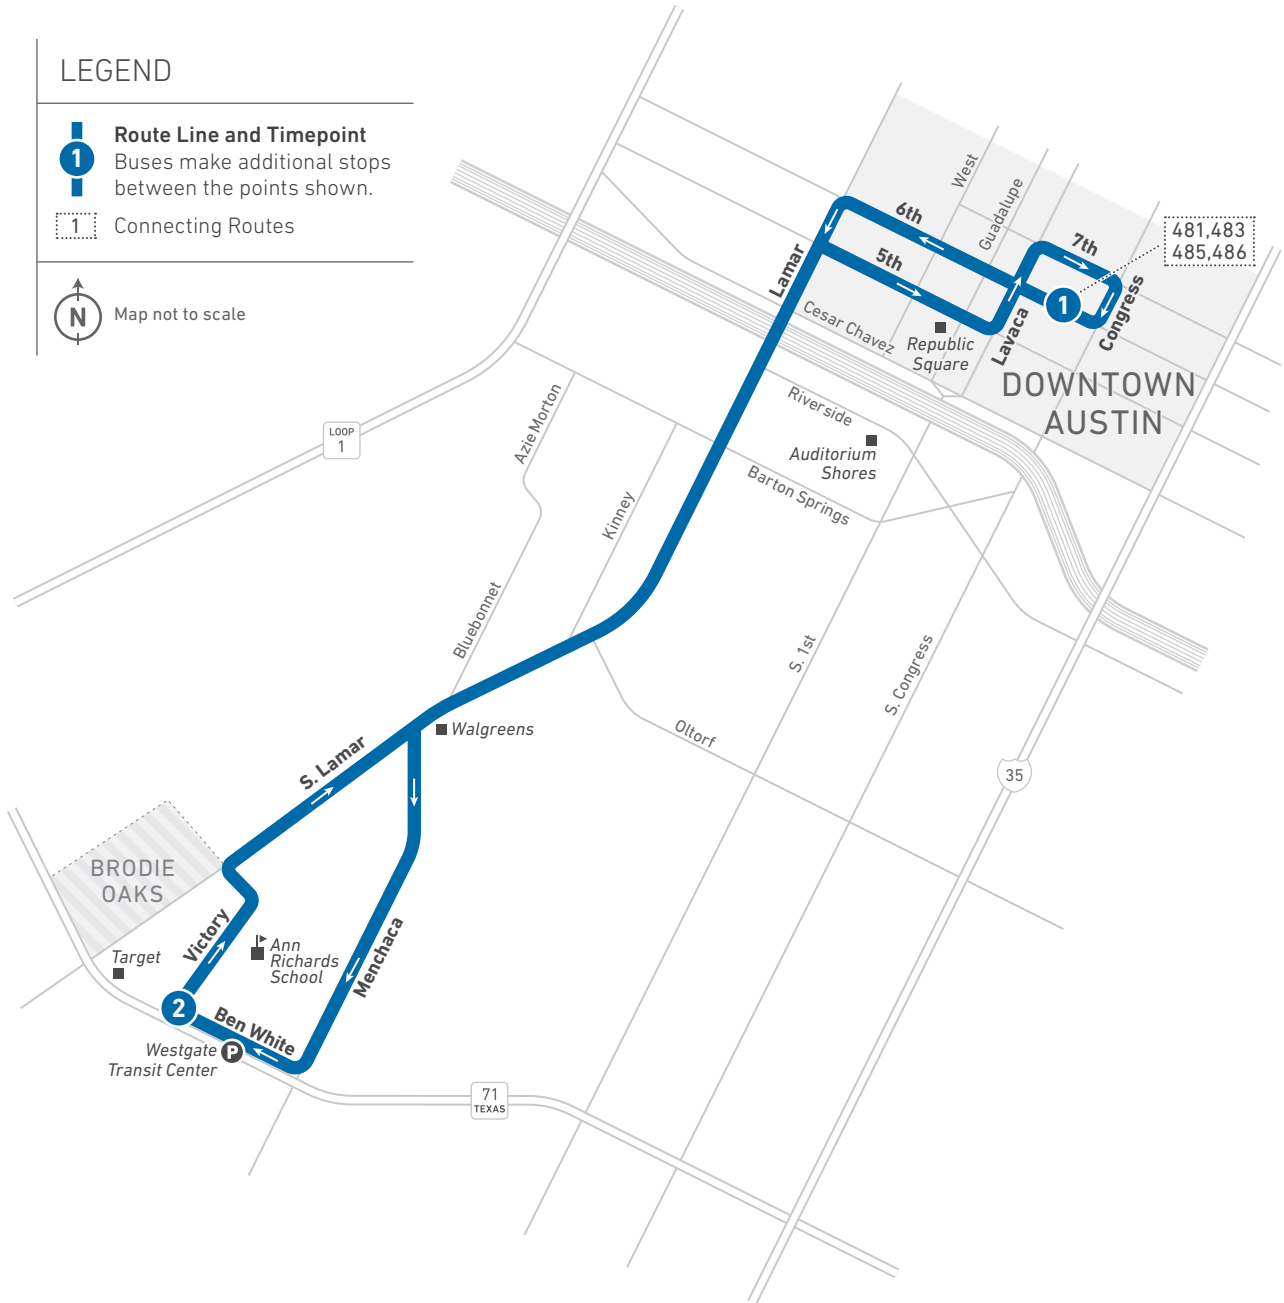

Scan the QR code to see an online version of this route map.

DESTINATIONS

- Downtown Austin
- Republic Square
- Auditorium Shores
- Walgreens
- Brodie Oaks Shopping Center
- Target
- Ann Richards School
- Westgate Transit Center