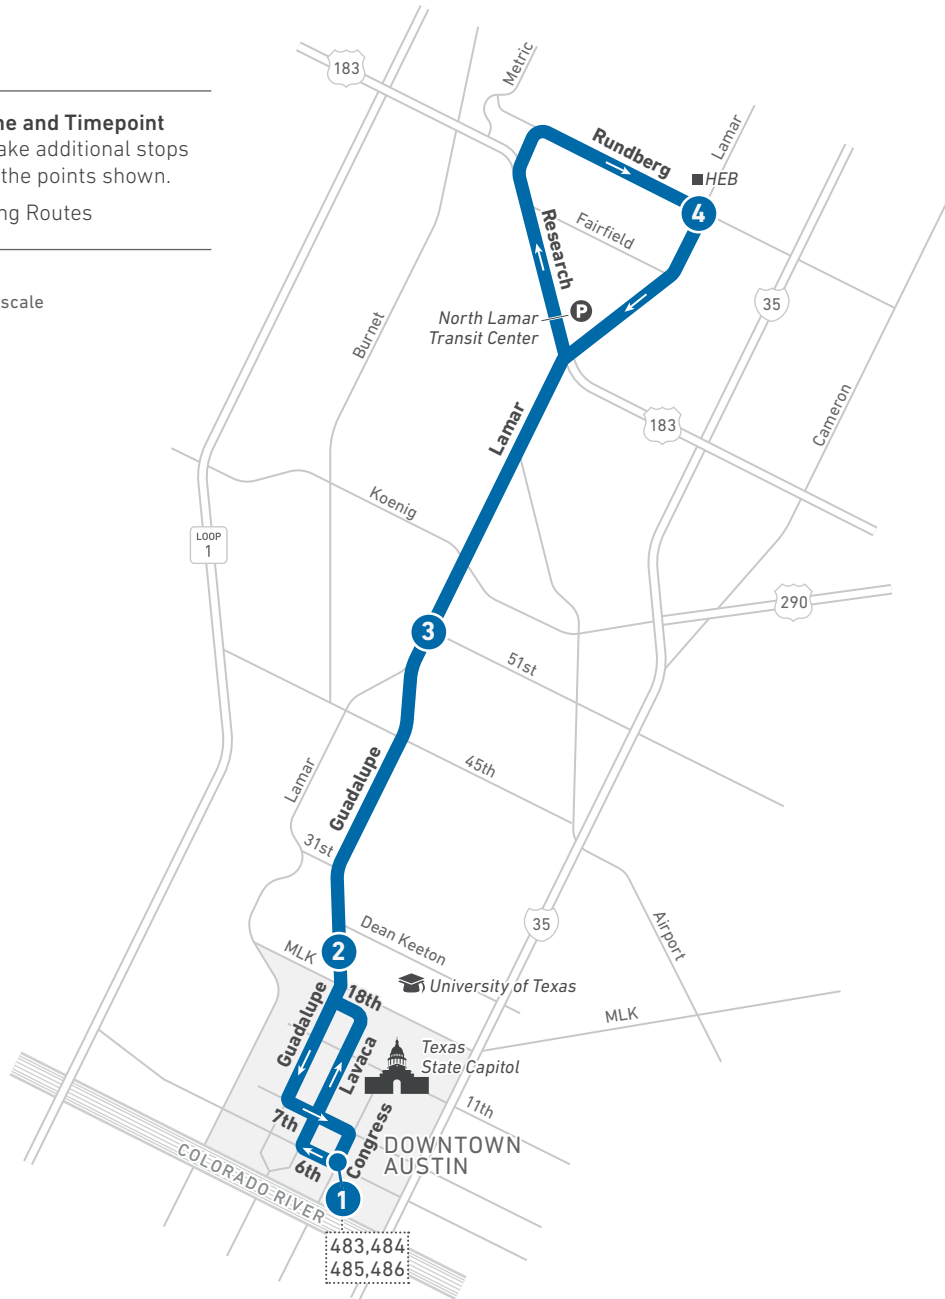

481

Night Owl North Lamar

LOCAL

LEGEND

Route Line and Timepoint
Buses make additional stops between the points shown.

Connecting Routes

Map not to scale

Scan the QR code to see an online version of this route map.