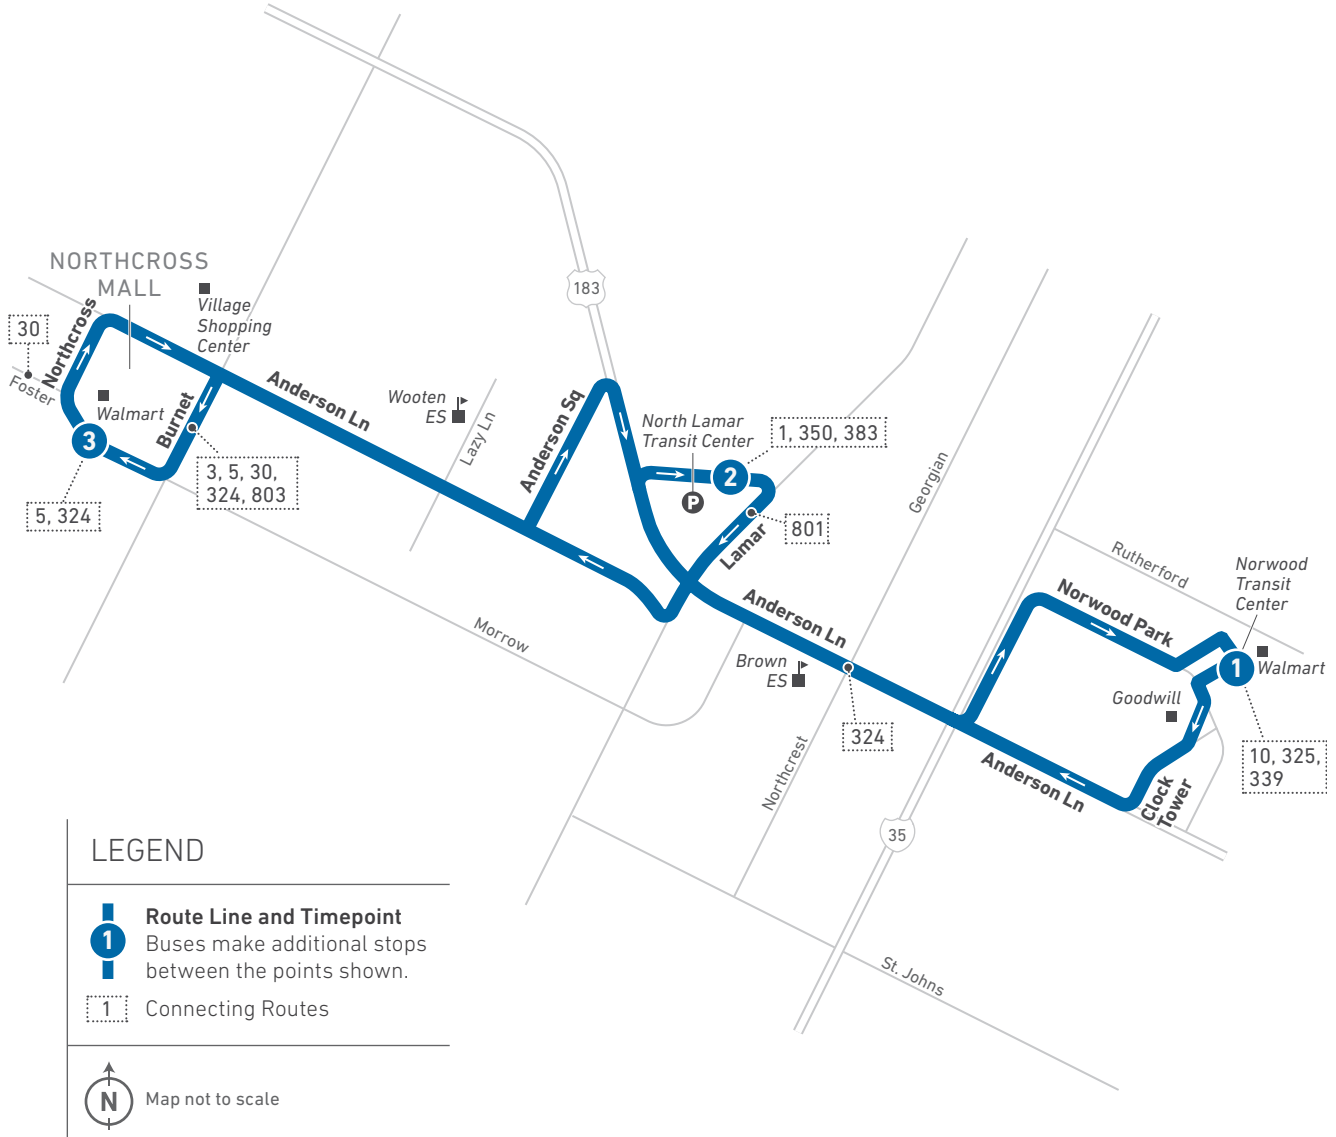

323 Anderson

Scan the QR code to see an online version of this route map.

DESTINATIONS

- Norwood Transit Center
- Walmart (Norwood, Northcross)
- Goodwill
- Brown Elementary School
- North Lamar Transit Center
- Wooten Elementary Center
- Northcross Mall
- Village Shopping Center