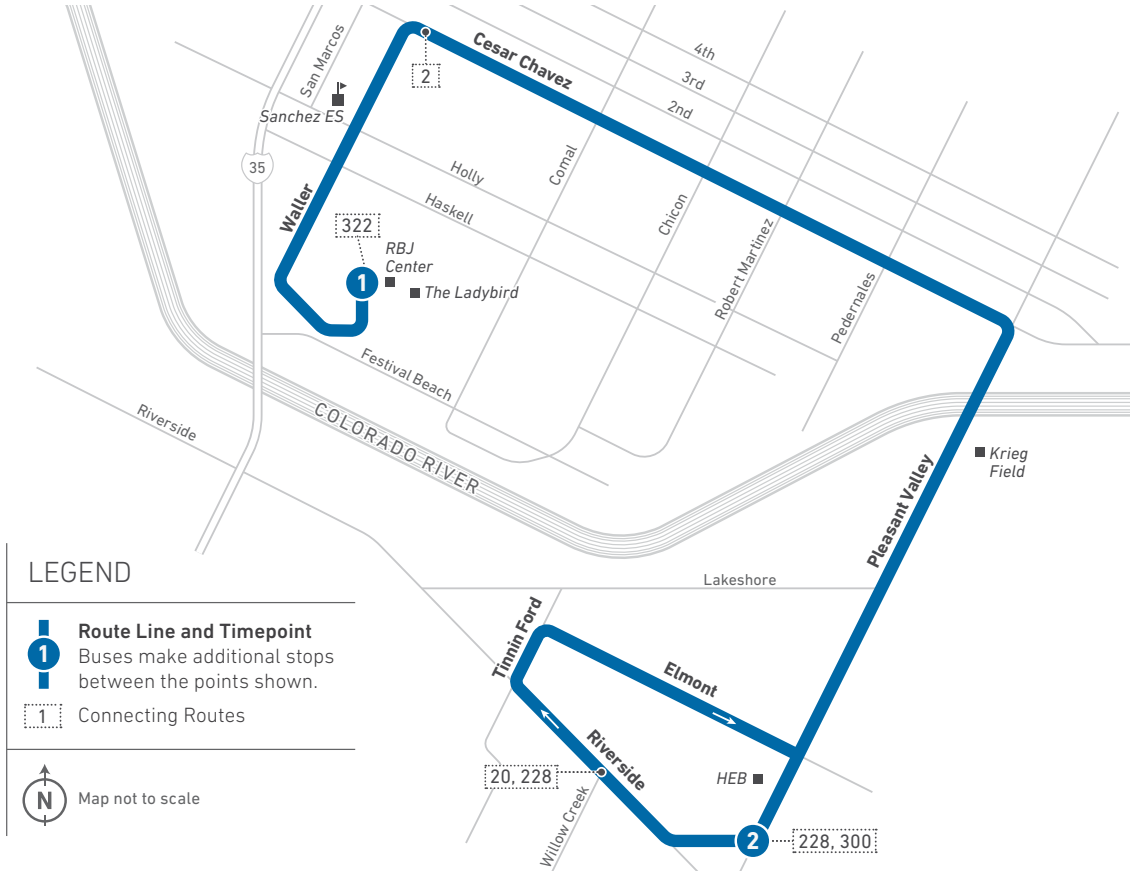

490

HEB Shuttle

LOCAL

Wednesday — 490 RBJ Center

LEGEND

- Route Line and Timepoint**
Buses make additional stops between the points shown.
- Connecting Routes**
- Map not to scale**

490 WEDNESDAYS / OUTBOUND