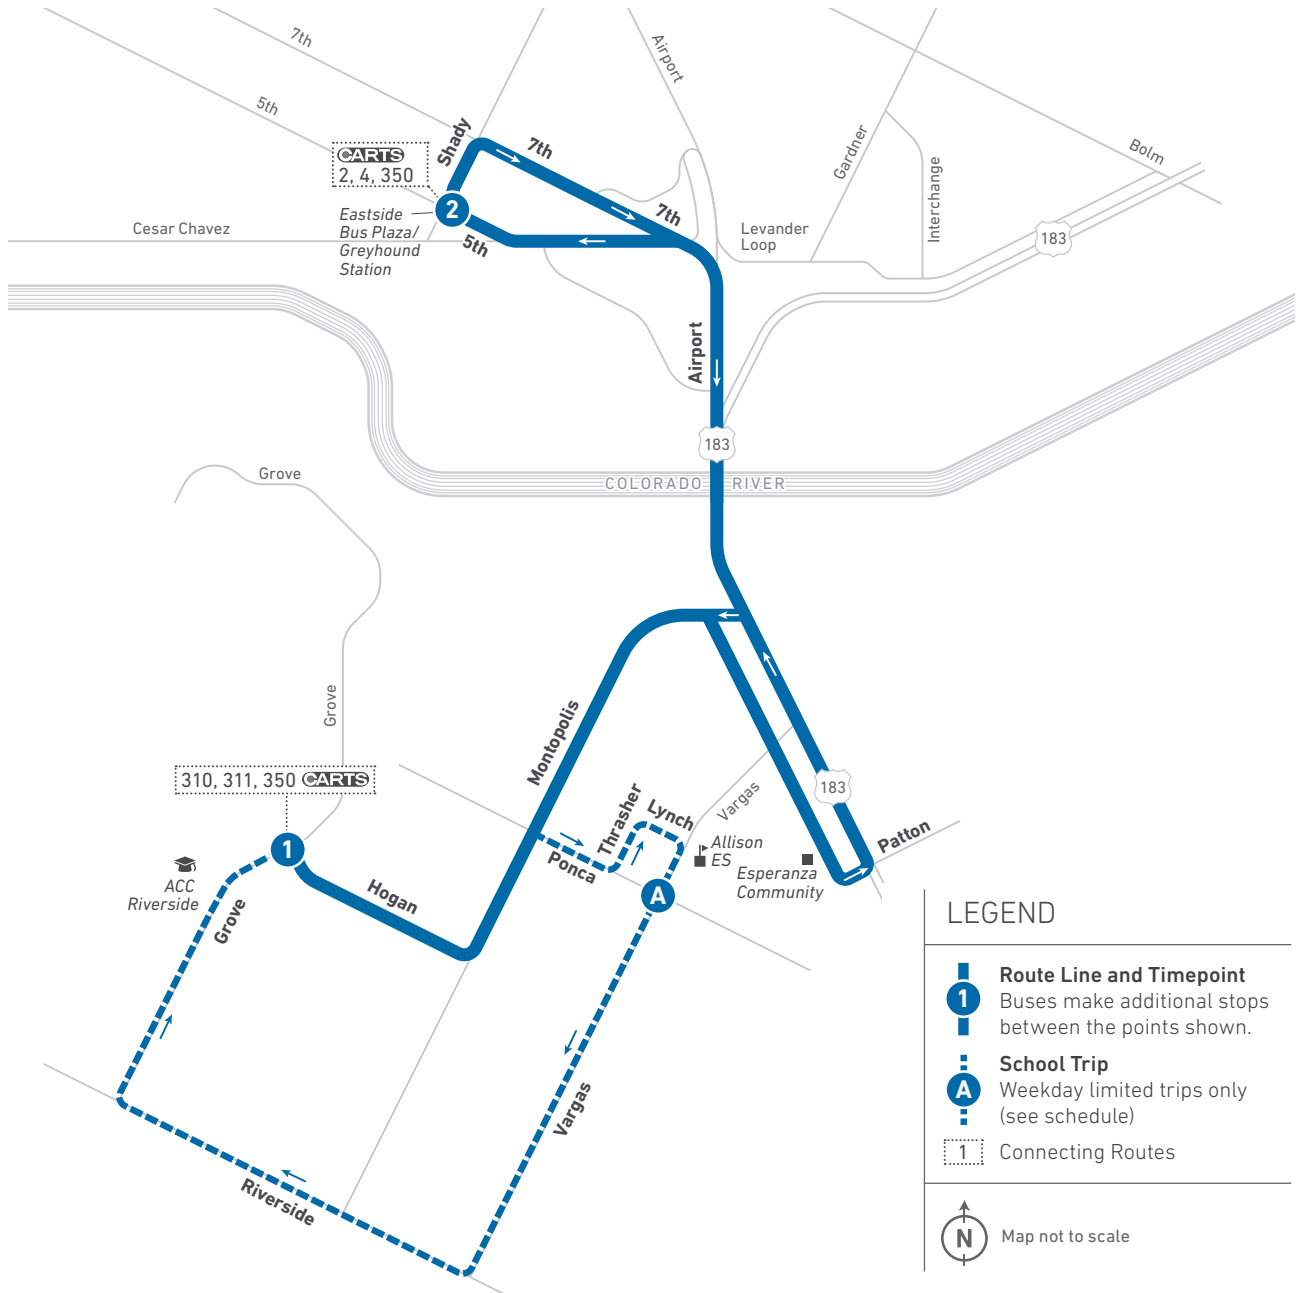

217

Montopolis Feeder

LOCAL

Scan the QR code to see an online version of this route map.

DESTINATIONS

- ACC Riverside
- Allison Elementary School
- Esperanza Community
- Eastside Bus Plaza
- Greyhound Station

NOTES

School trips only operate during the school year and are suspended during summer vacation. (See schedule)