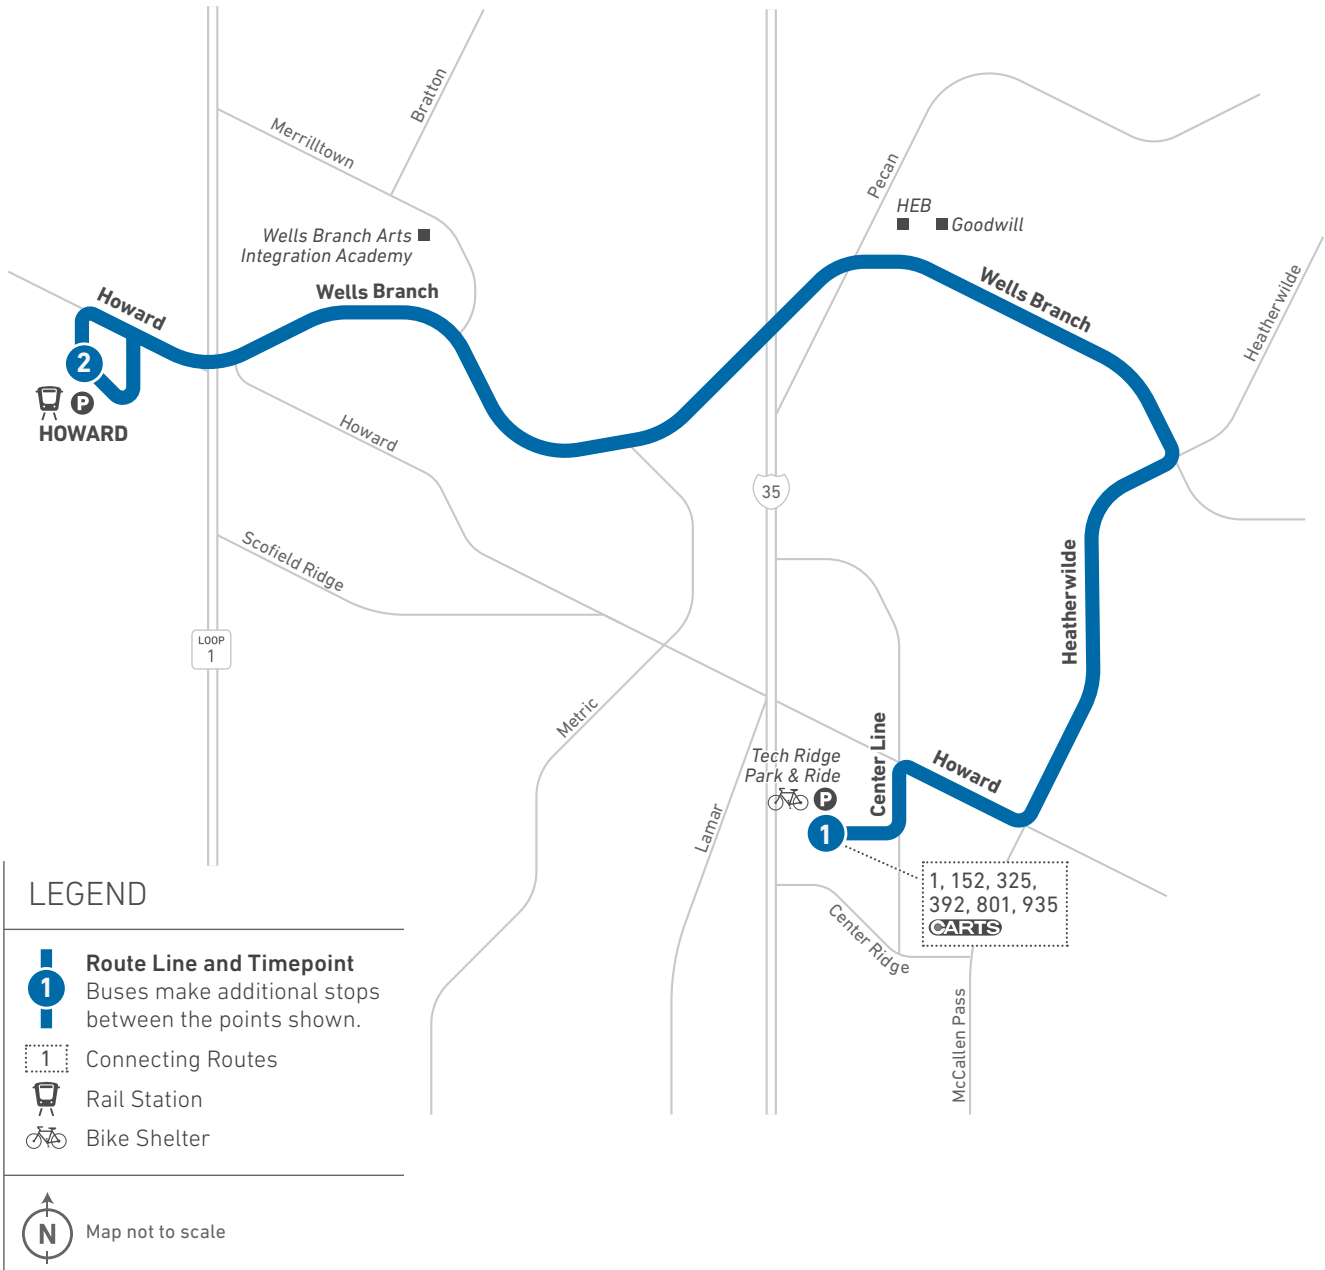

243

Wells Branch

LOCAL

LEGEND

- **Route Line and Timepoint**
  1 Buses make additional stops between the points shown.
- 1 Connecting Routes
- Rail Station
- Bike Shelter

N Map not to scale

Scan the QR code to see an online version of this route map.

DESTINATIONS

- Tech Ridge Park & Ride
- HEB
- Goodwill
- Wells Branch Arts Integration Academy
- Howard Station

NOTES

Eastbound trips continue as Route 392 at Tech Ridge Park & Ride.