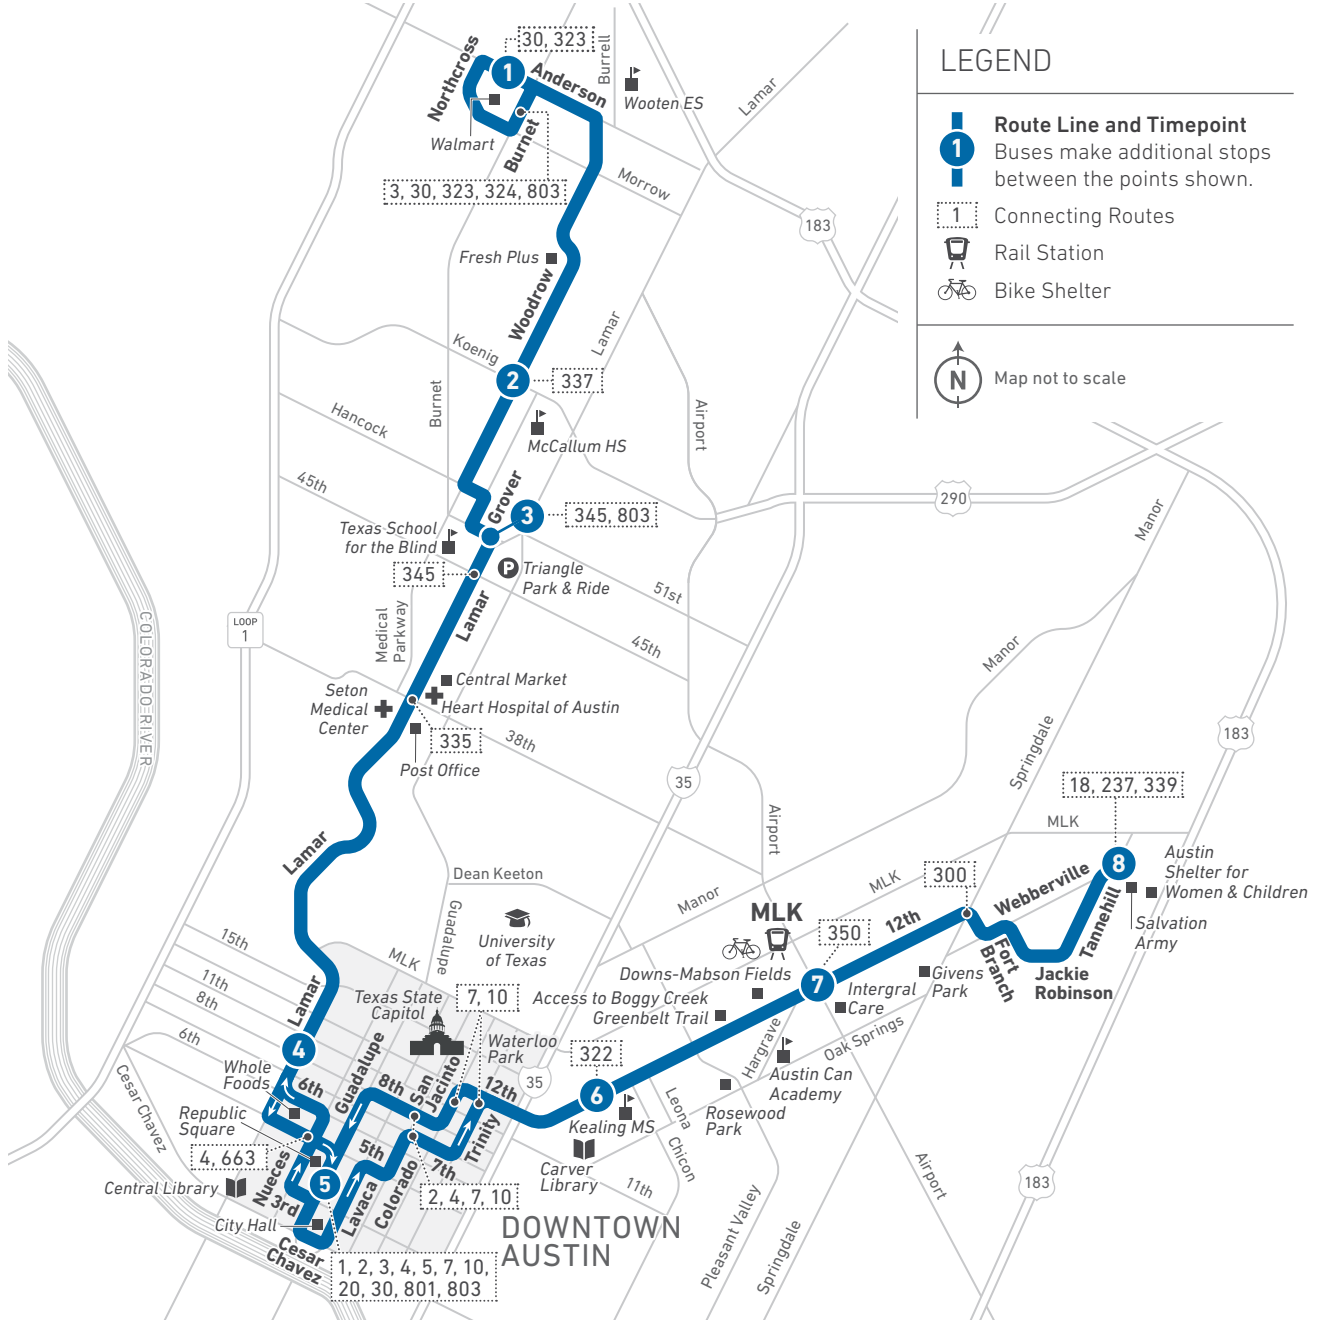

5

Woodrow/East 12th

LEGEND

1 Route Line and Timepoint
Buses make additional stops between the points shown.

Connecting Routes

Rail Station

Bike Shelter

Map not to scale

Scan the QR code to see an online version of this route map.

DESTINATIONS

- Northcross Station
- Walmart
- Wooten Elementary School
- Fresh Plus
- McCallum High School
- Texas School for the Blind
- Triangle Park & Ride
- Central Market
- Heart Hospital of Austin
- Seton Medical Center
- Post Office
- Whole Foods
- Downtown Austin
- Republic Square
- Central Library
- City Hall
- Texas State Capitol
- Waterloo Park
- University of Texas
- Carver Library
- Kealing Middle School

NOTES

- Lamar at 10th is a timepoint only going Westbound.
- Eastbound trips continue as either Route 237 Northeast Feeder or 339 Tuscany at Tannehill/Webberville.