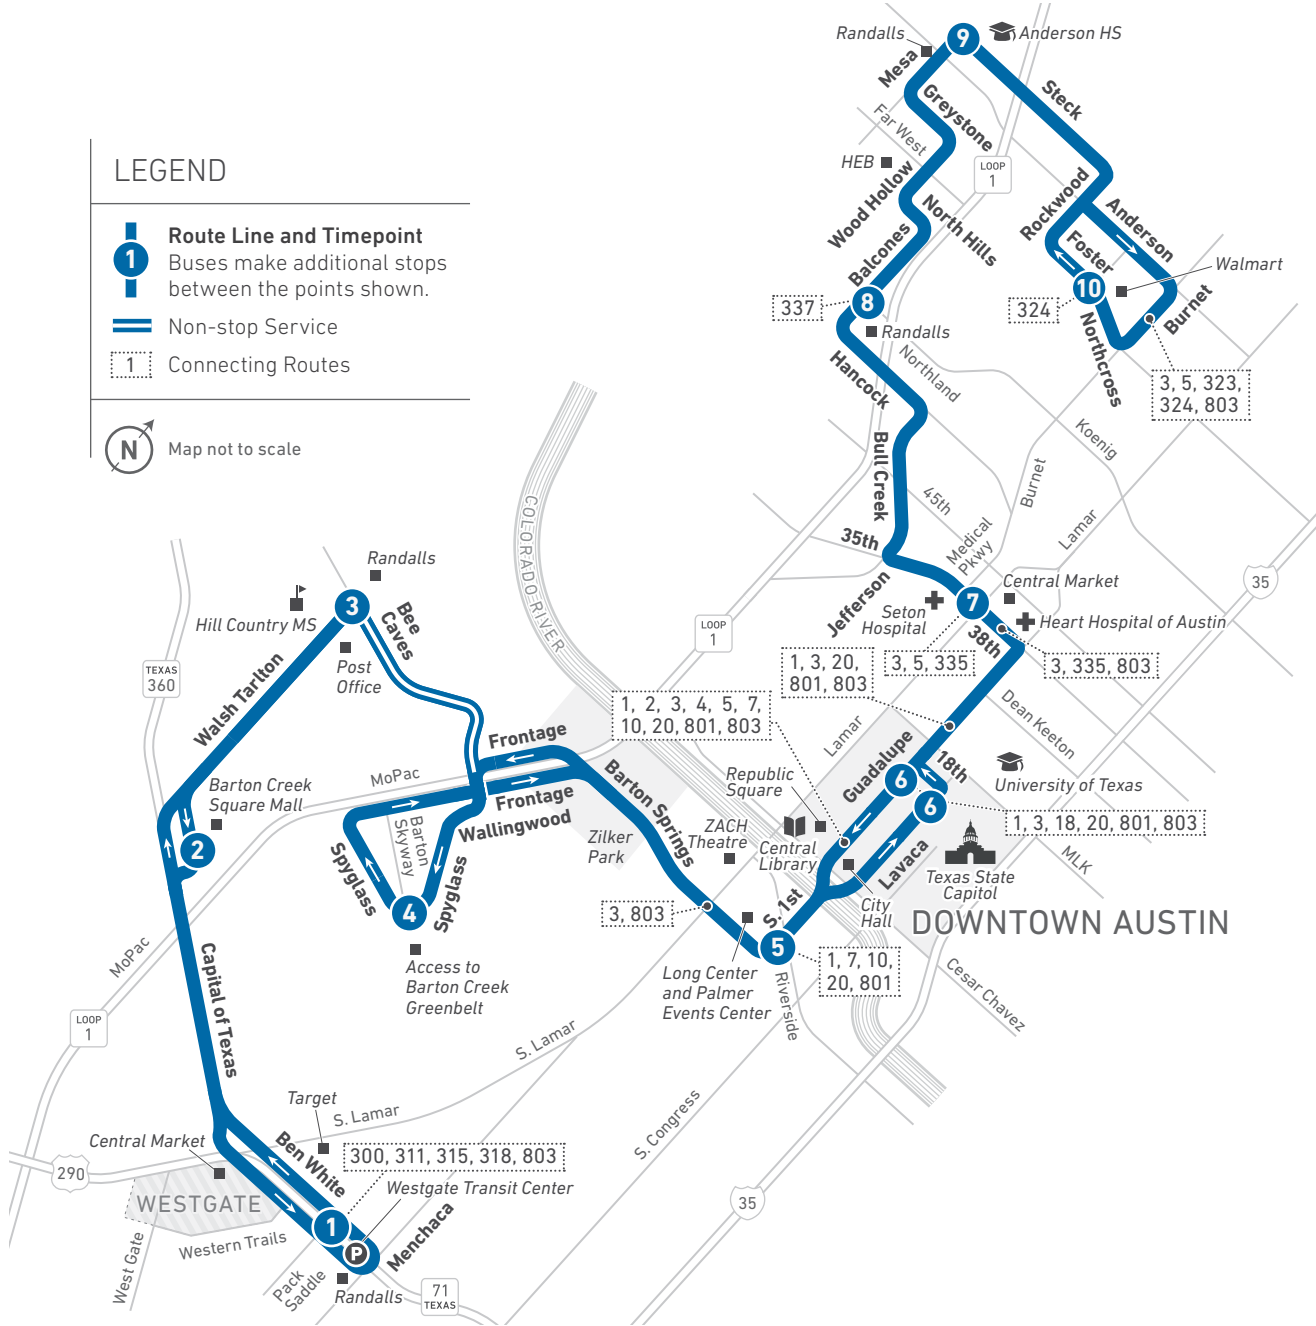

30

Barton Creek/Bull Creek

LOCAL

LEGEND

- Route Line and Timepoint**
- 1** Buses make additional stops between the points shown.
- Non-stop Service
- 1** Connecting Routes
- N** Map not to scale

Scan the QR code to see an online version of this route map.