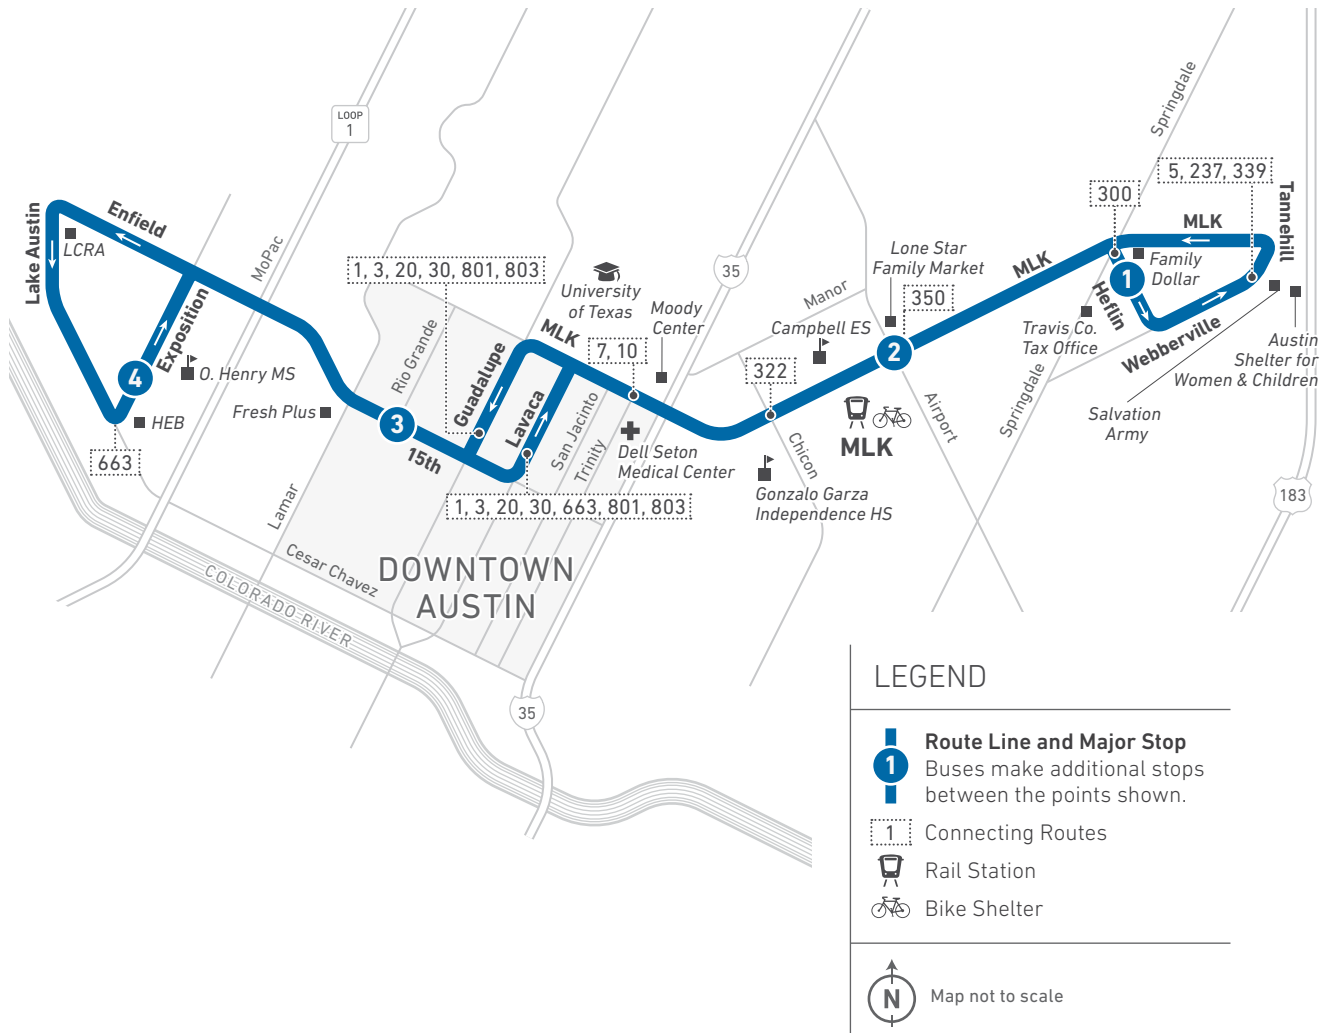

Scan the QR code to see an online version of this route map.

DESTINATIONS

- Travis County Tax Office
- Salvation Army
- Austin Shelter for Women & Children
- Family Dollar
- Lone Star Family Market
- MLK Station
- Campbell Elementary School
- Gonzalo Garza Independence High School
- Moody Center
- Dell Seton Medical Center
- University of Texas
- Downtown Austin
- Fresh Plus Grocery
- LCRA
- HEB
- O. Henry Middle School