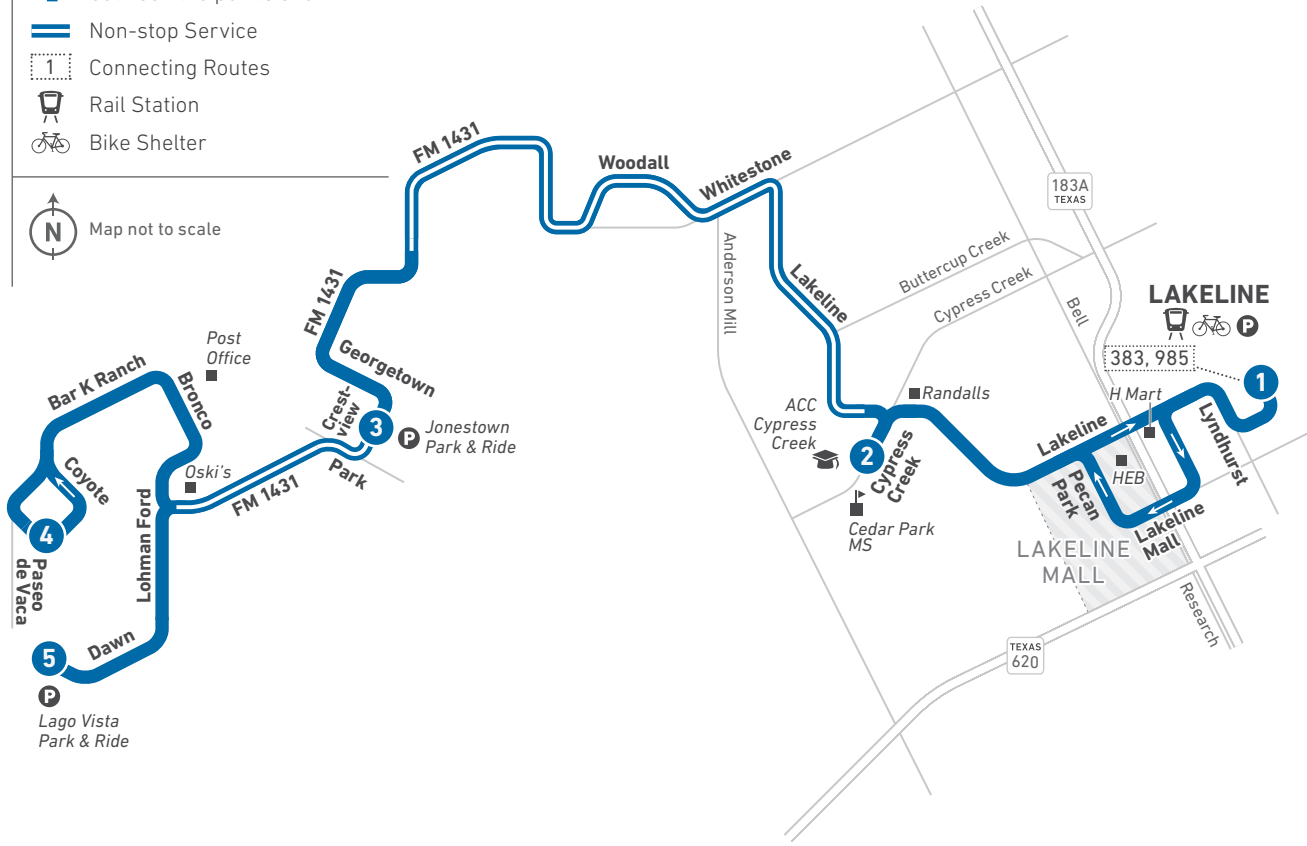

214

Northwest Feeder

LOCAL

LEGEND

- 1** Route Line and Timepoint
Buses make additional stops between the points shown.
- Non-stop Service
- 1 Connecting Routes
- 🚉 Rail Station
- 🚲 Bike Shelter

Map not to scale