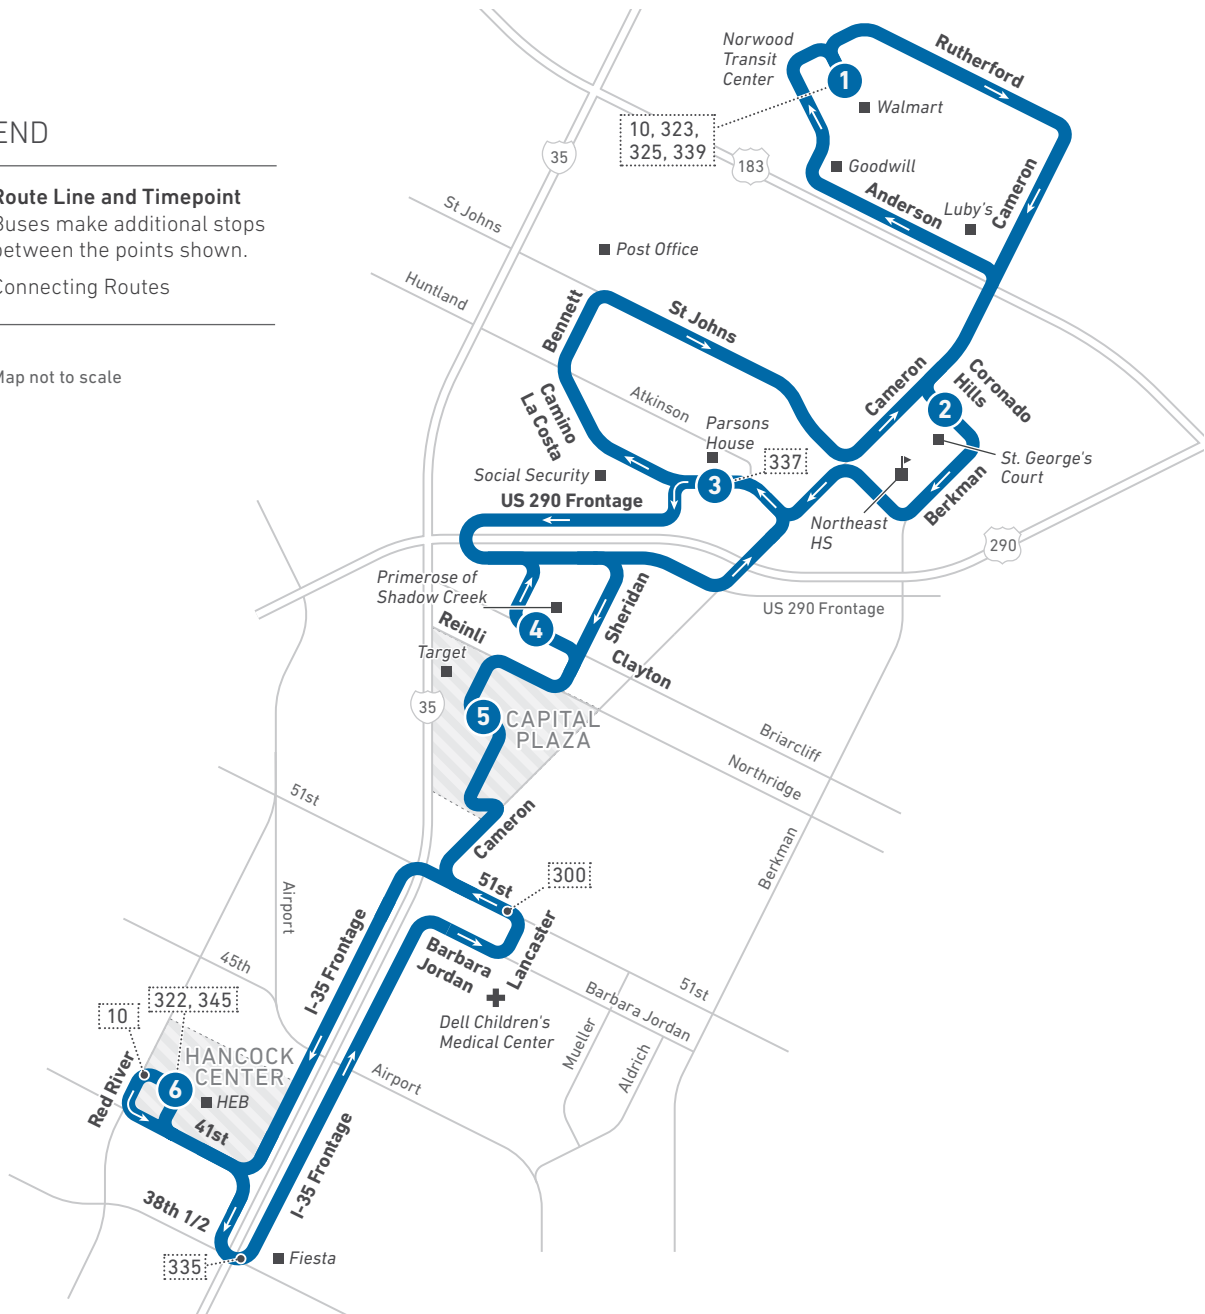

492

Delwood

LEGEND

1 **Route Line and Timepoint**
Buses make additional stops between the points shown.

1 **Connecting Routes**

N Map not to scale

Scan the QR code to see an online version of this route map.