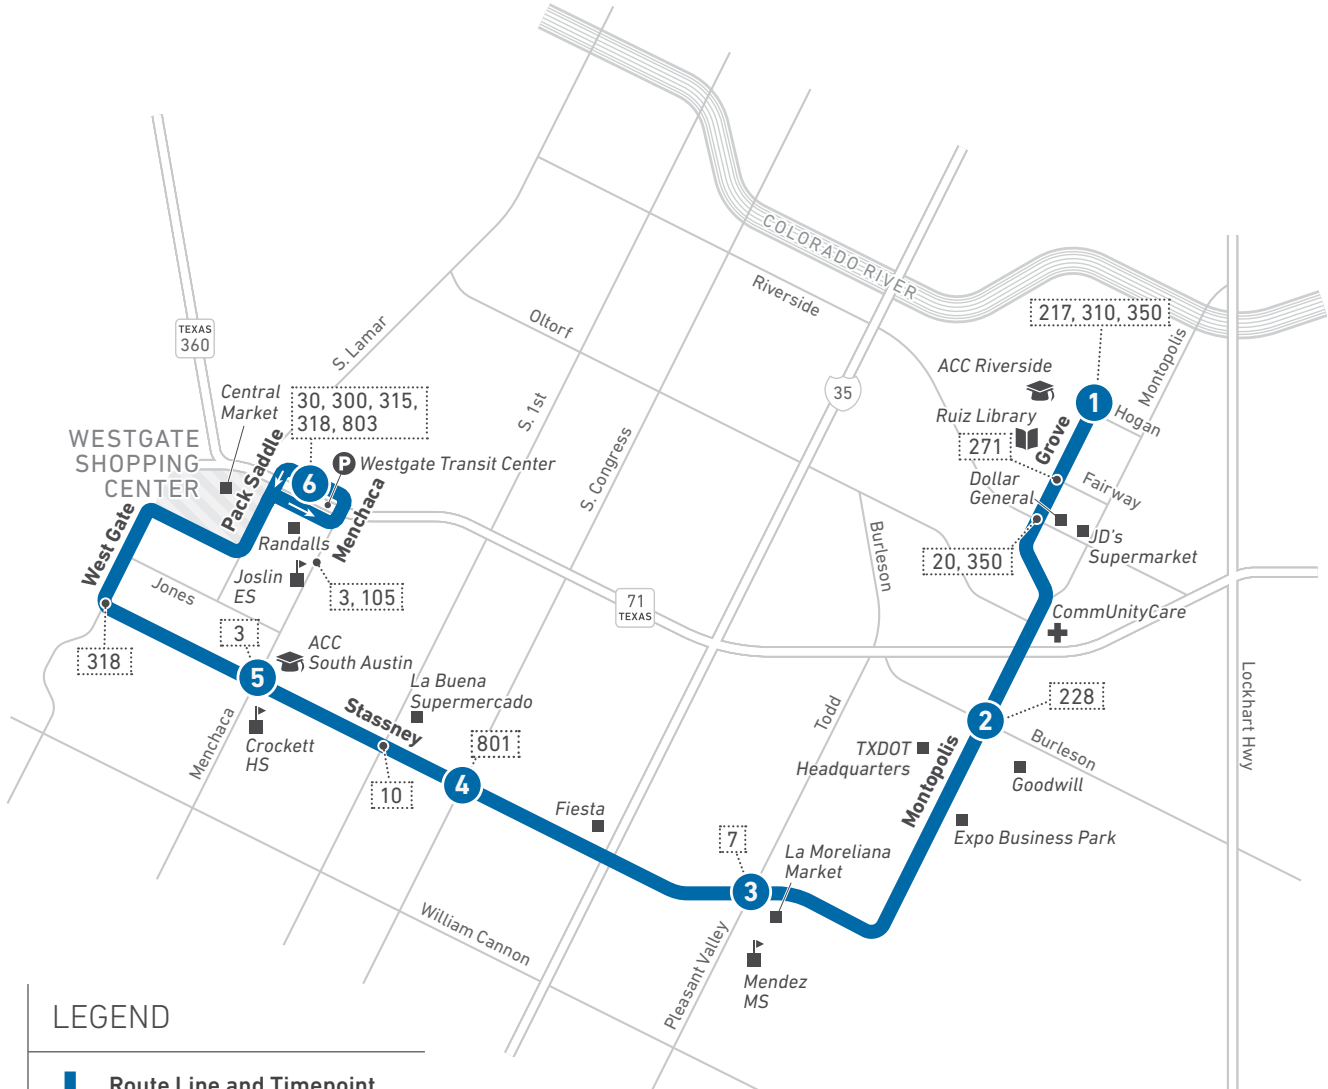

311

Stassney (WEEKDAY HIGH-FREQUENCY ROUTE)

LEGEND

- **1** Route Line and Timepoint
  Buses make additional stops between the points shown.
- **1** Connecting Routes

Scan the QR code to see an online version of this route map.

DESTINATIONS

- ACC Riverside
- Ruiz Library
- Dollar General
- JD's Supermarket
- CommUnityCare
- Goodwill
- Expo Business Park
- TXDOT Headquarters
- La Moreliana Market
- Mendez Middle School
- Fiesta
- La Buena Supermercado
- Crockett High School
- ACC South Austin
- Joslin Elementary School
- Westgate Shopping Center
- Central Market
- Randalls
- Westgate Transit Center