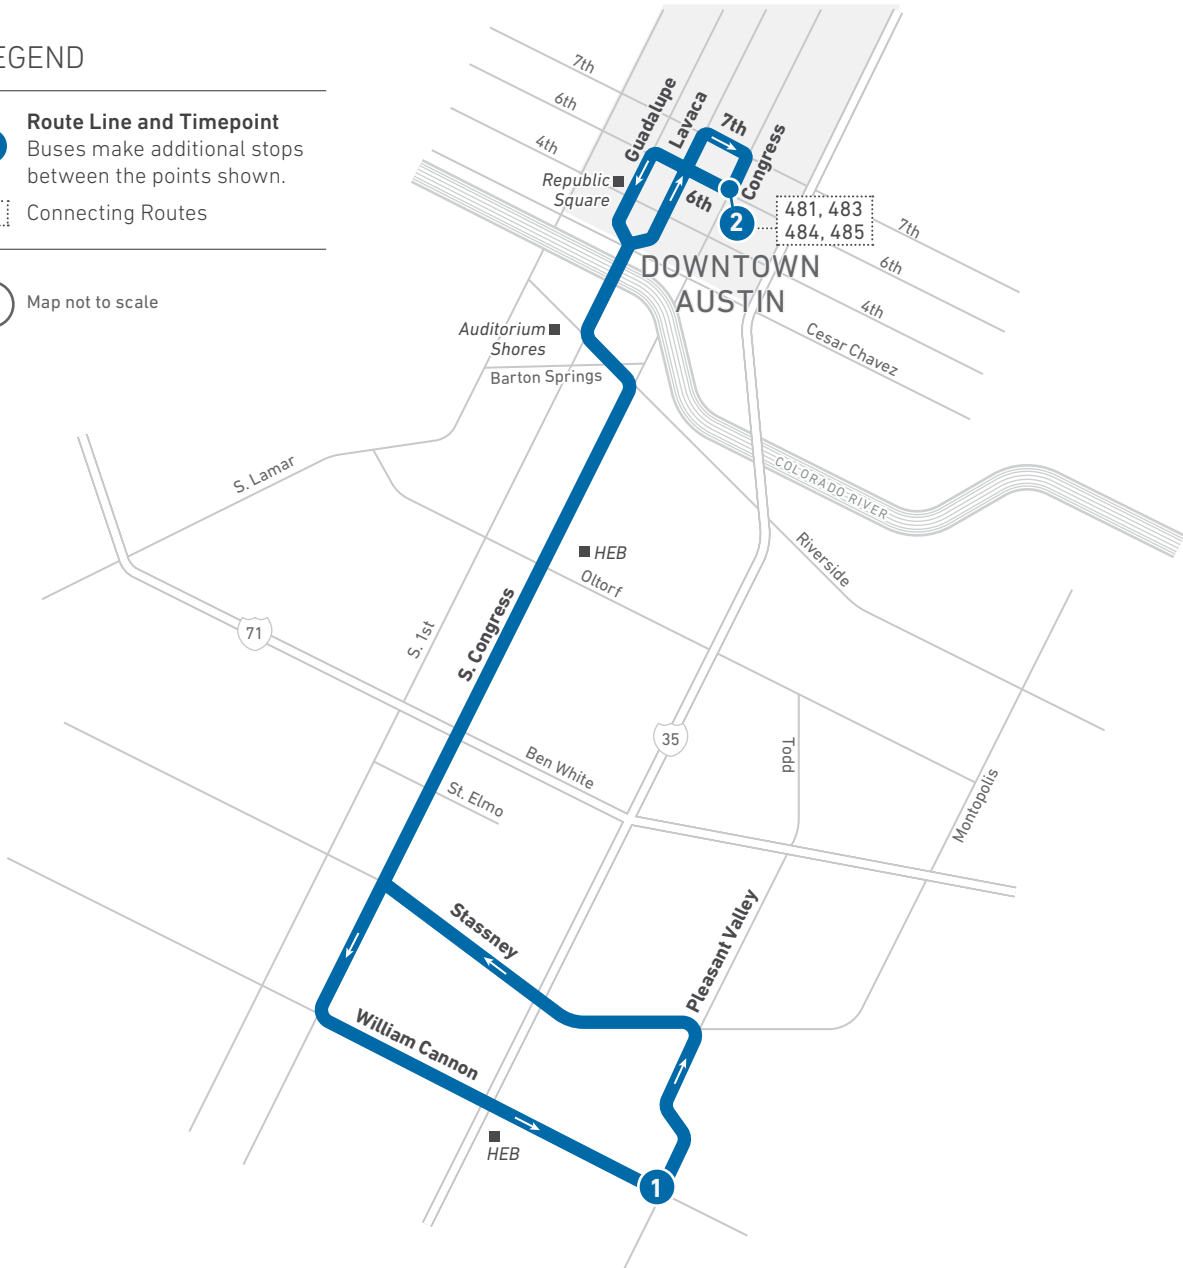

486

Night Owl South Congress

LEGEND

- Route Line and Timepoint**
 - 1** Buses make additional stops between the points shown.
- 1** Connecting Routes

Scan the QR code to see an online version of this route map.