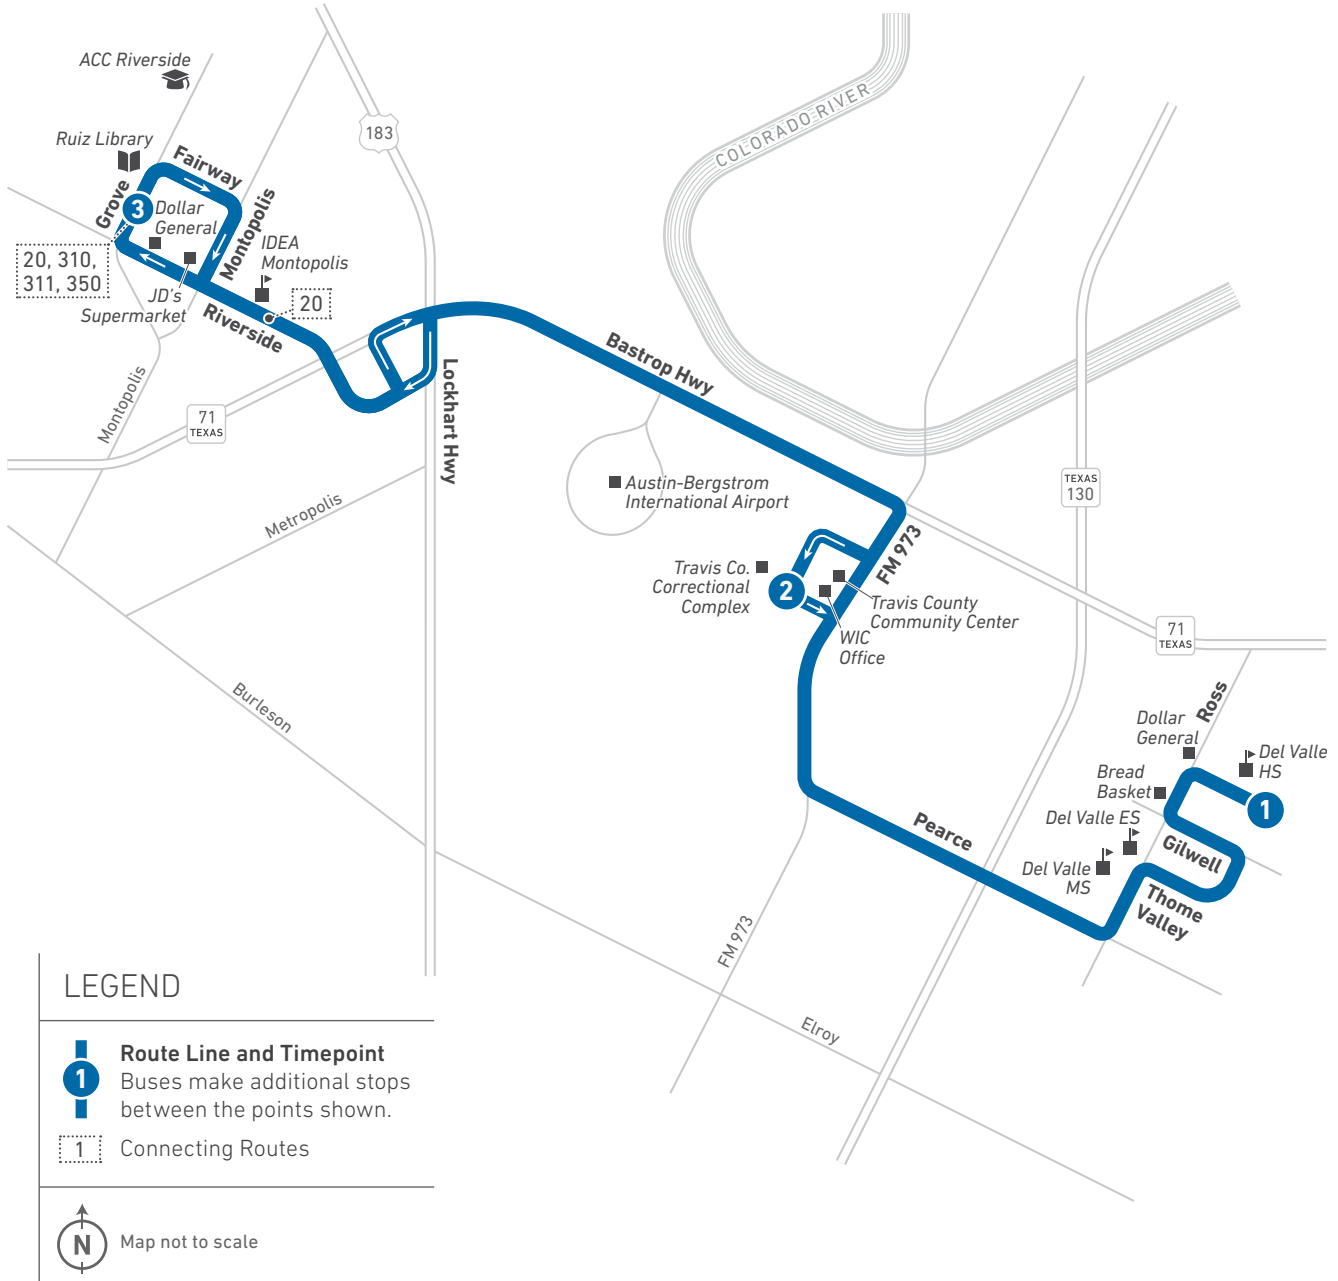

271

Del Valle Feeder

LEGEND

1 Route Line and Timepoint
Buses make additional stops between the points shown.

1 Connecting Routes

N Map not to scale

Scan the QR code to see an online version of this route map.

DESTINATIONS

- Del Valle High School
- Dollar General (Ross, Riverside)
- Bread Basket
- Del Valle Elementary School
- Del Valle Middle School
- Travis County Community Center
- WIC Office
- Travis County Correctional Complex
- Austin-Bergstrom International Airport
- IDEA Montopolis
- JD's Supermarket
- ACC Riverside
- Ruiz Library