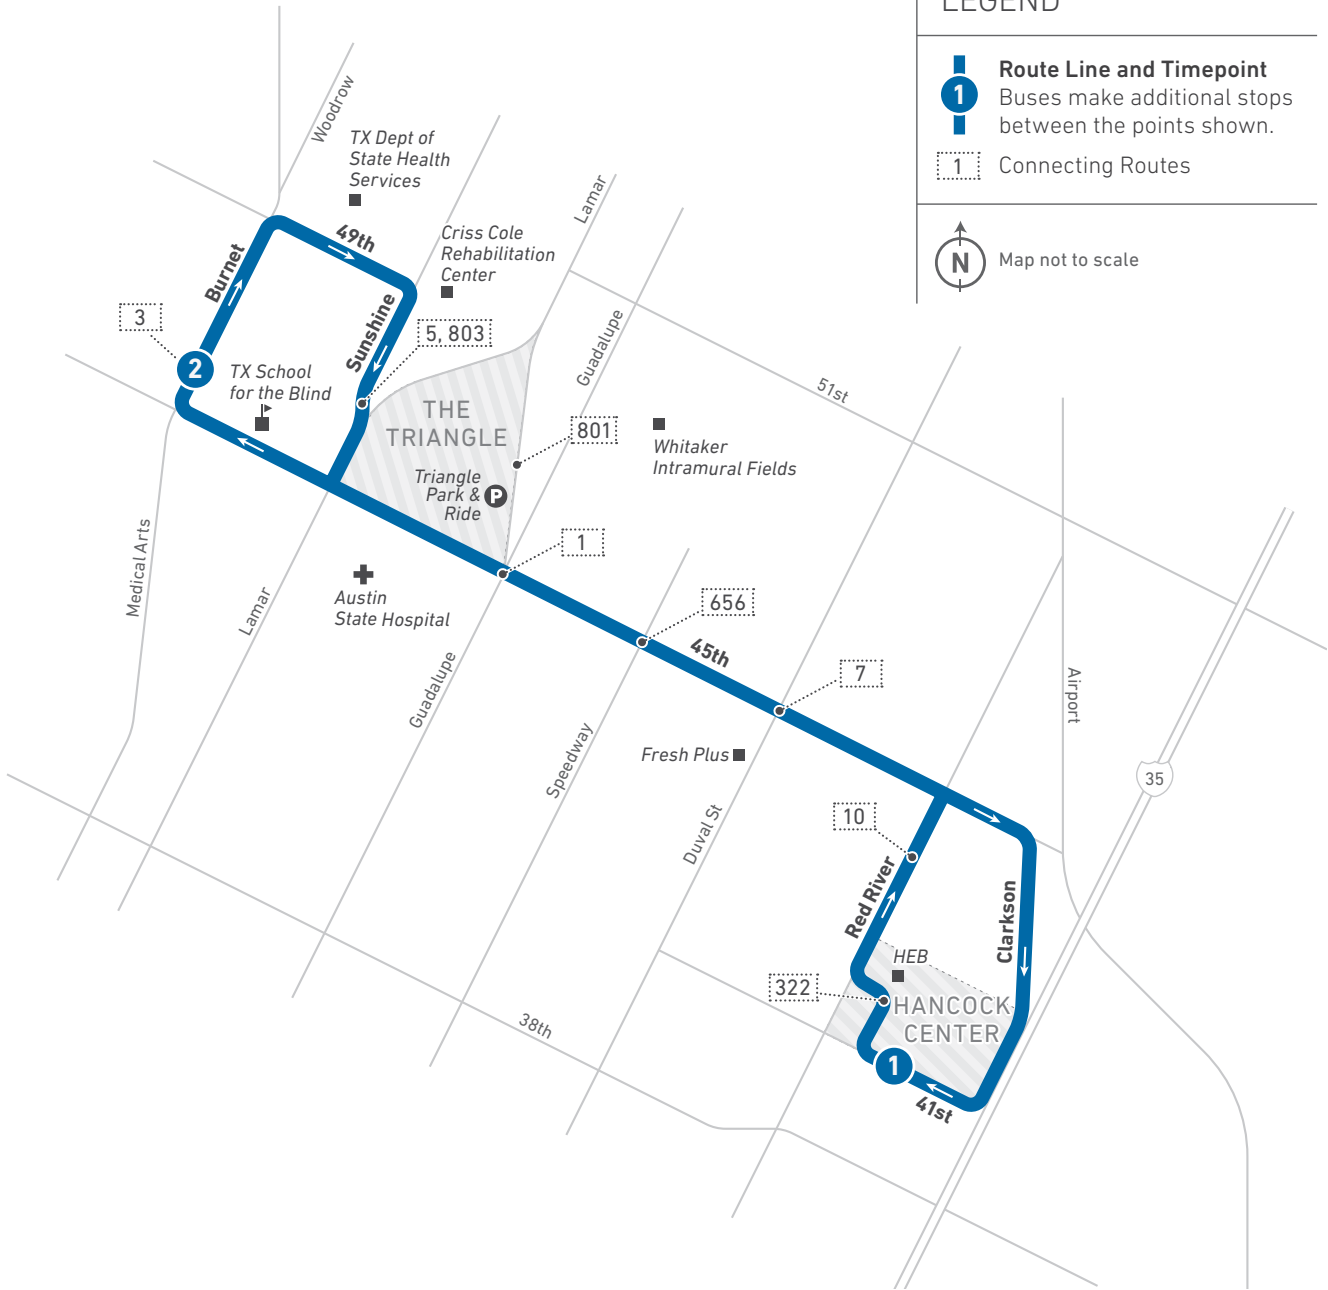

345 | 45th Street

LEGEND

1 **Route Line and Timepoint**
Buses make additional stops between the points shown.

1 **Connecting Routes**

N Map not to scale

Scan the QR code to see an online version of this route map.