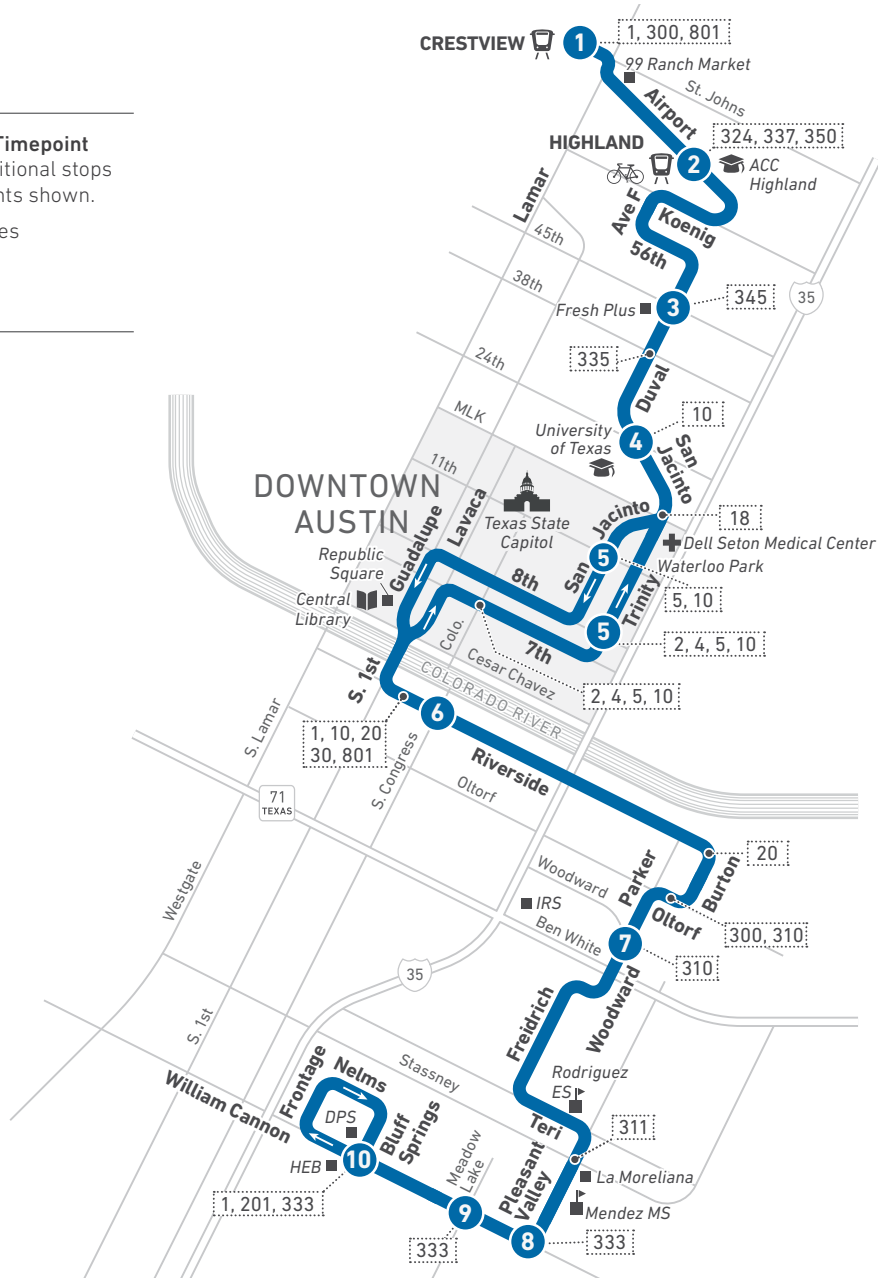

7

Duval/Dove Springs (HIGH-FREQUENCY ROUTE)

LEGEND

- Route Line and Timepoint**
Buses make additional stops between the points shown.
- Connecting Routes
- Rail Station
- Bike Shelter
- Map not to scale

Scan the QR code to see an online version of this route map.

NOTES

- William Cannon at Meadow Lake is a timepoint only going Northbound. William Cannon at Pleasant Valley is a timepoint only going Southbound.
- Certain trips have an extended layover at ACC Highland after leaving Crestview Station. These trips are outlined in the schedule with a **dashed box**.