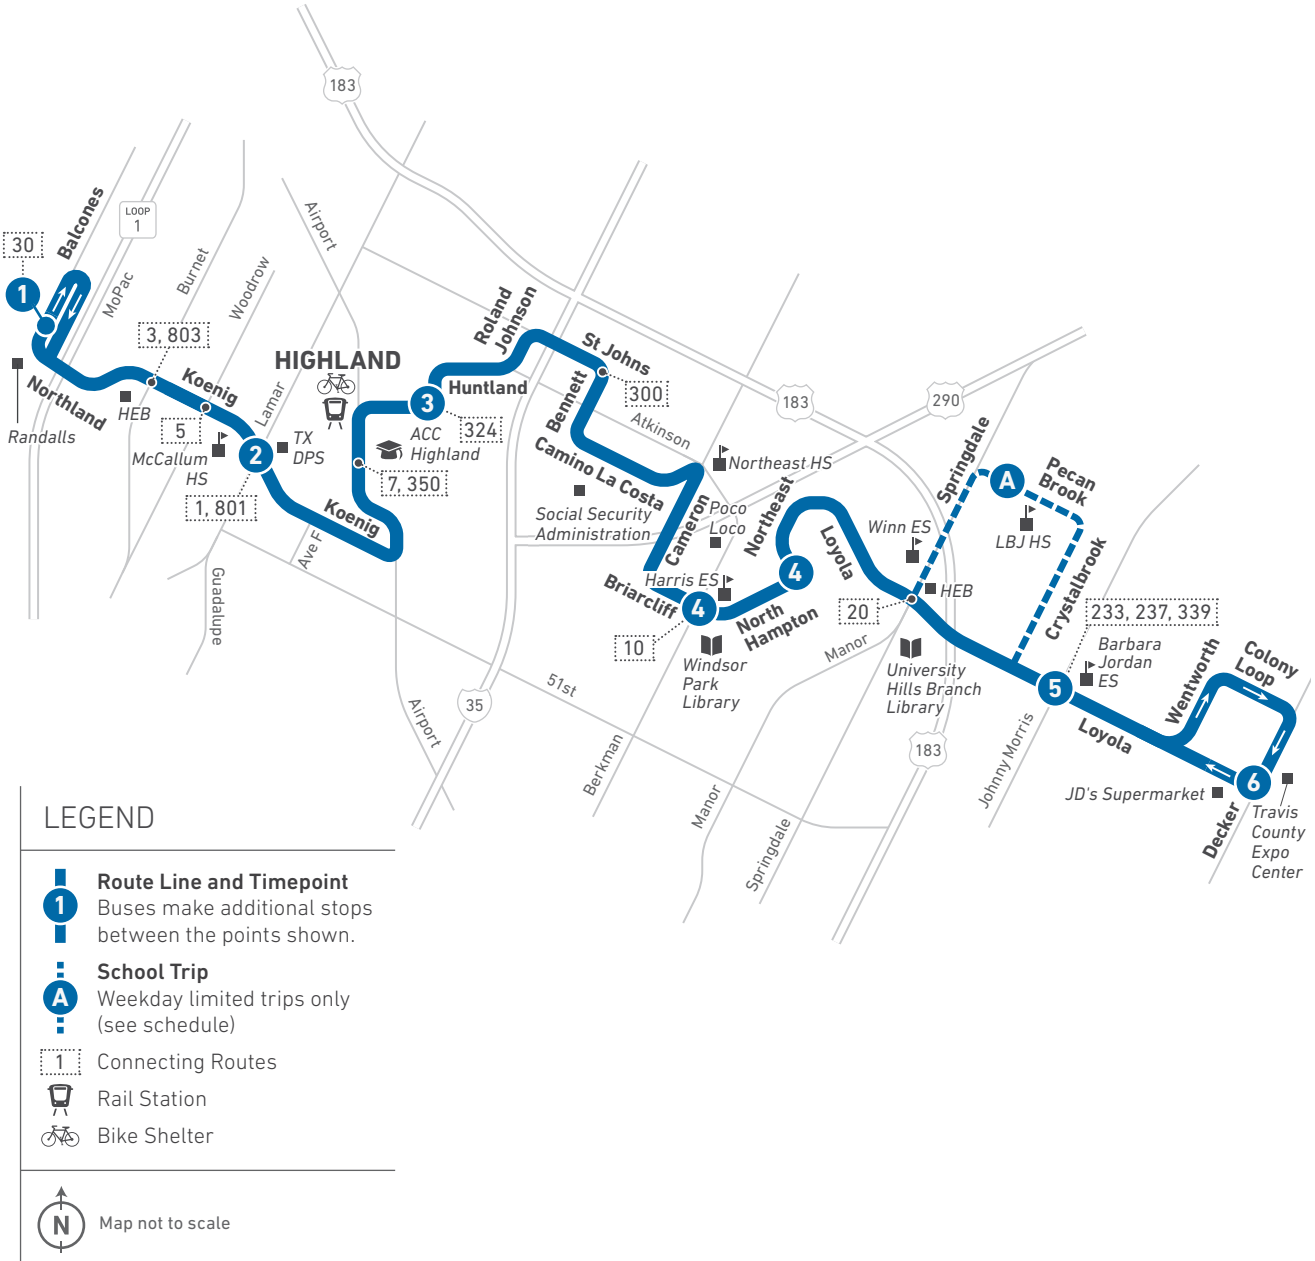

337

Koenig/Colony Park (WEEKDAY HIGH-FREQUENCY ROUTE)

Scan the QR code to see an online version of this route map.

DESTINATIONS

- Randalls
- HEB
- McCallum High School
- Texas Department of Public Safety
- ACC Highland
- Highland Station
- Social Security Administration
- Northeast Early College High School
- Poco Loco Supermercado
- Harris Elementary School
- Windsor Park Library
- University Hills Branch Library
- Winn Montessori School
- Barbara Jordan Elementary School
- JD's Supermarket
- Travis County Exposition Center

NOTES

School trips only operate during the school year and are suspended during summer vacation. (See schedule)