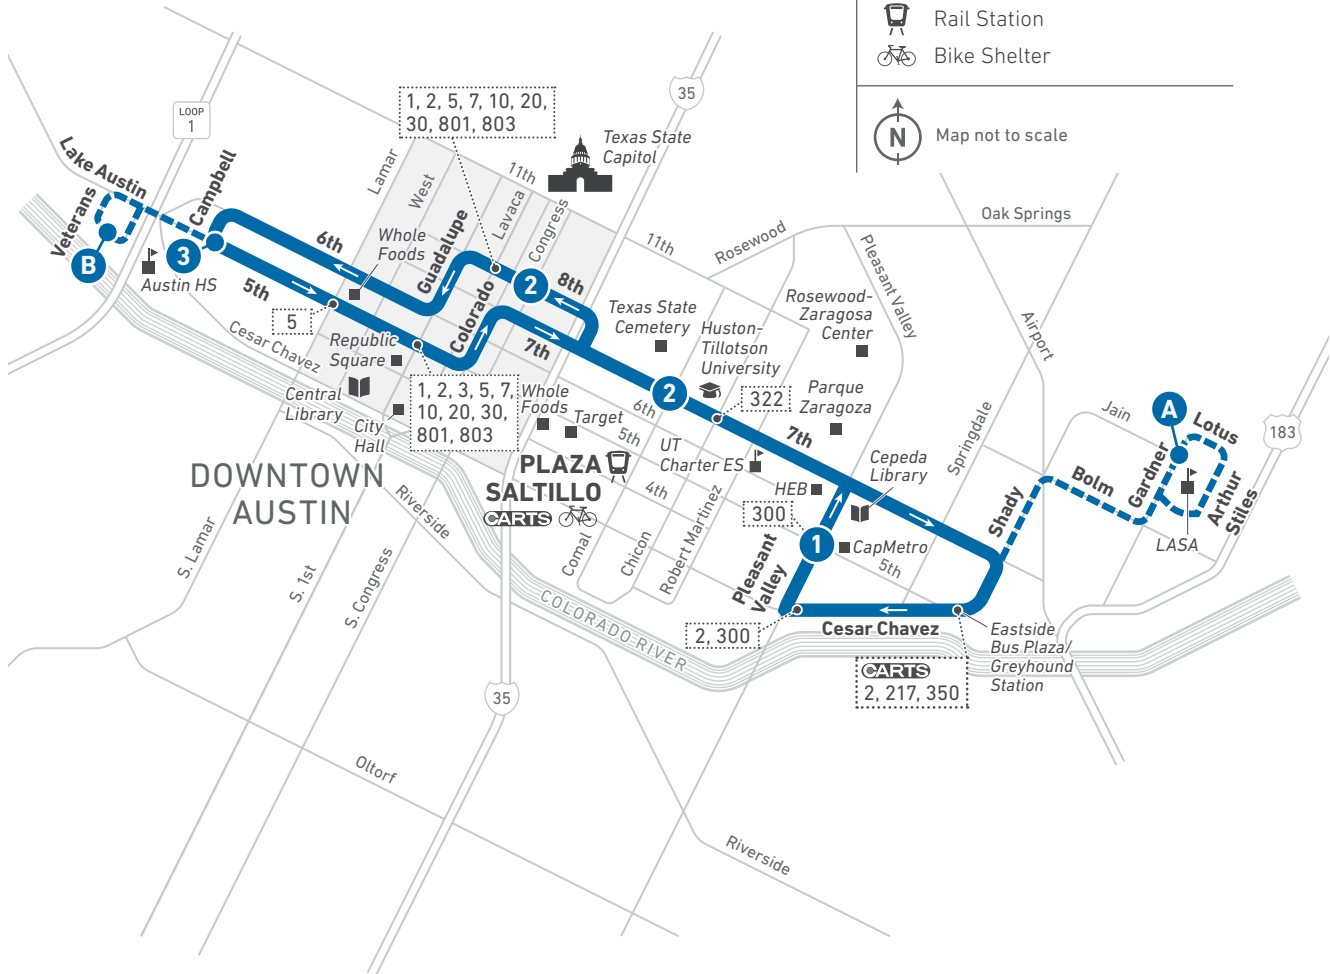

4

7th Street (WEEKDAY HIGH-FREQUENCY ROUTE)

LOCAL

LEGEND

- Route Line and Timepoint**
- Buses make additional stops between the points shown.
- School Trip**
- Weekday limited trips only (see schedule)
- Connecting Routes
- Rail Station
- Bike Shelter

Map not to scale

Scan the QR code to see an online version of this route map.

DESTINATIONS

- Greyhound Station
- Eastside Bus Plaza
- CapMetro
- Cepeda Library
- LASA
- HEB
- Parque Zaragoza
- Rosewood-Zaragoza Center
- UT Charter Elementary School
- Huston-Tillotson University
- Texas State Cemetery
- Texas State Capitol
- Downtown Austin
- Whole Foods (Lamar and East Austin)
- Republic Square
- Central Library
- City Hall
- Target