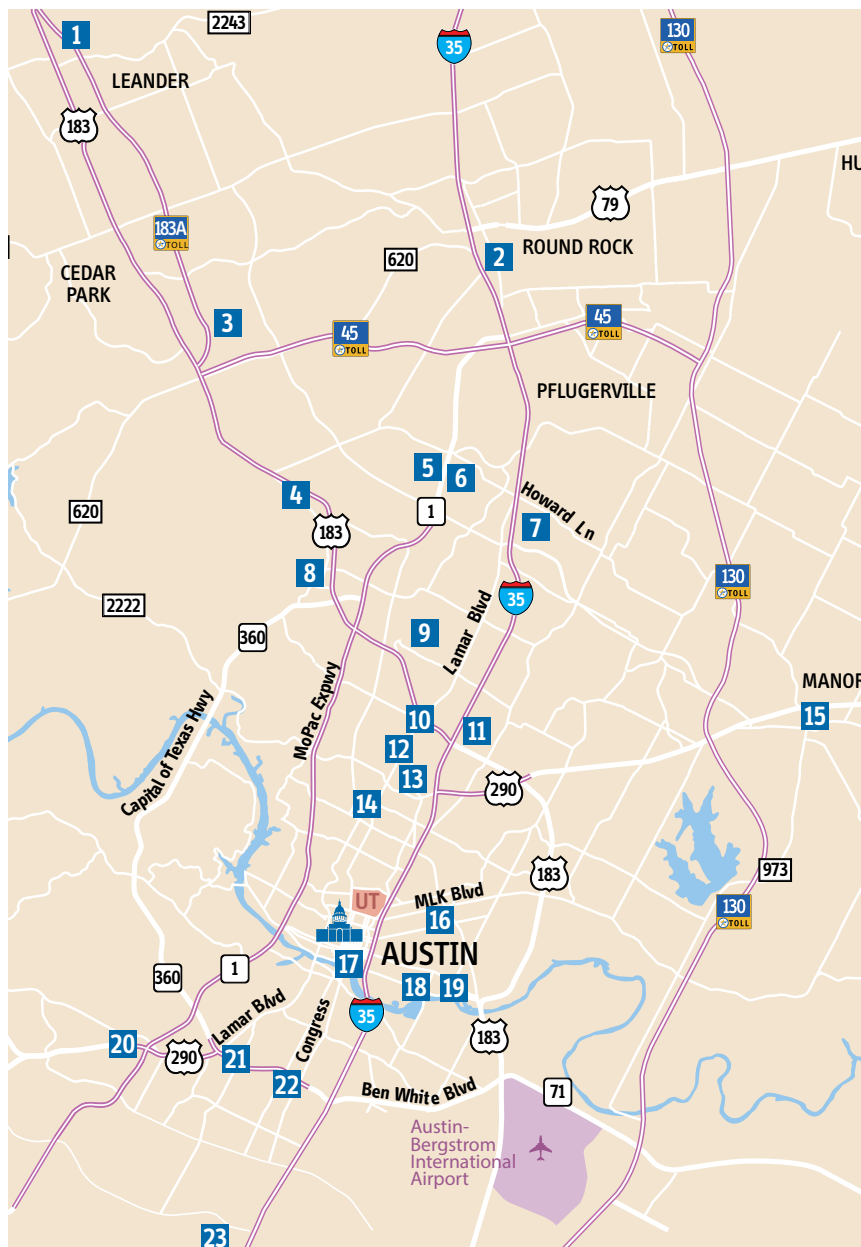

# Transit Stations & Centers Maps & Locations

**P** Parking Available At Location

## 1 LEANDER STATION PARK & RIDE **P**

800 U.S. 183 N  
**550** Rail Red Line  
**985** Leander/Lakeline Direct  
**Pickup** On-demand service

## 2 ROUND ROCK TRANSIT CENTER **P**

300 W. Bagdad Ave.  
**50** Round Rock Tech Ridge  
**152** Round Rock Tech Ridge  
**980** North MoPac Express

## 3 LAKELINE STATION PARK & RIDE **P**

13625 Lyndhurst St.  
**214** Northwest Feeder  
**383** Research  
**550** Rail Red Line  
**985** Leander/Lakeline Direct  
**CARTS**