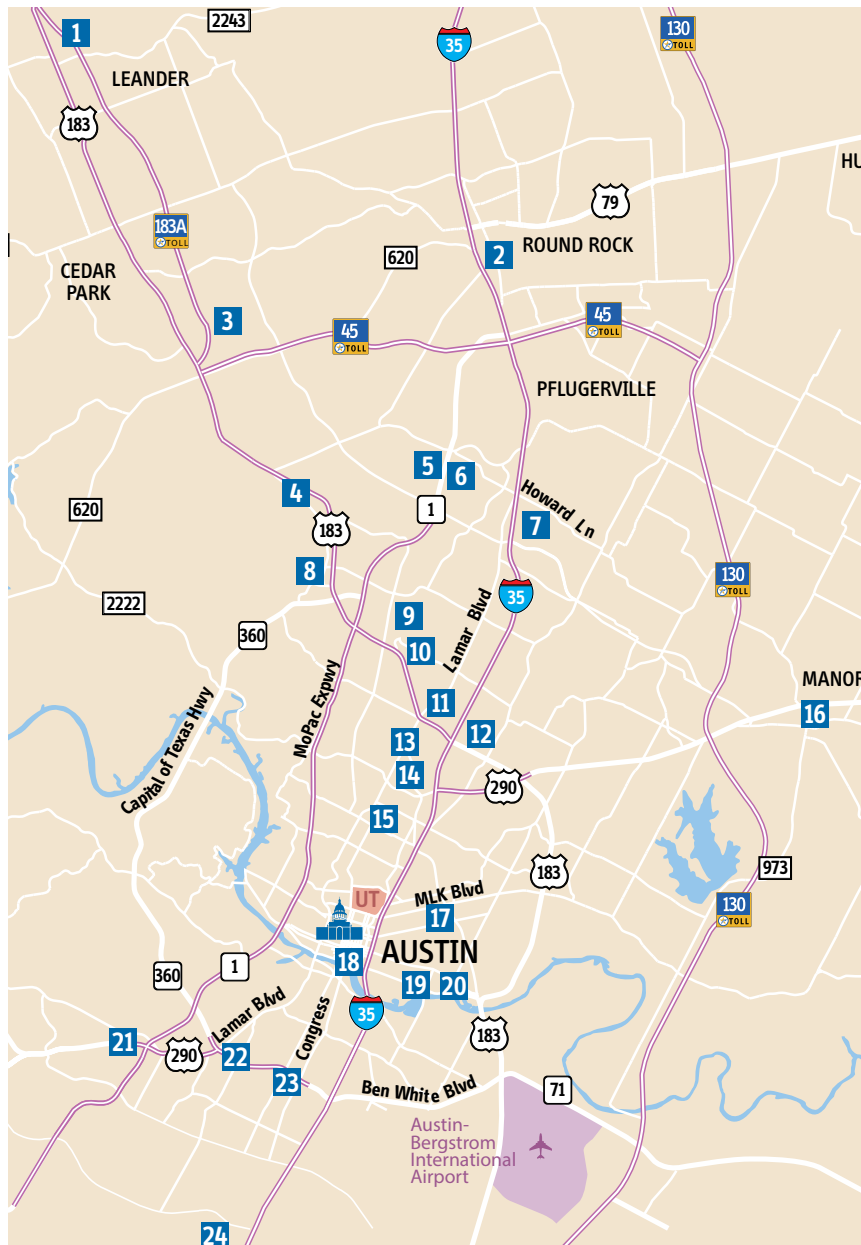

# Transit Stations & Centers Maps & Locations

Parking Available At Location

## 1 LEANDER STATION PARK & RIDE

800 U.S. 183 N  
**550** Rail Red Line  
**985** Leander/Lakeline Direct  
**Pickup** On-demand service

## 2 ROUND ROCK TRANSIT CENTER

300 W. Bagdad Ave.  
**50** Round Rock Tech Ridge  
**152** Round Rock Tech Ridge  
**980** North MoPac Express

## 3 LAKELINE STATION PARK & RIDE

13625 Lyndhurst St.  
**214** Northwest Feeder  
**383** Research  
**550** Rail Red Line  
**985** Leander/Lakeline Direct  
**CARTS**