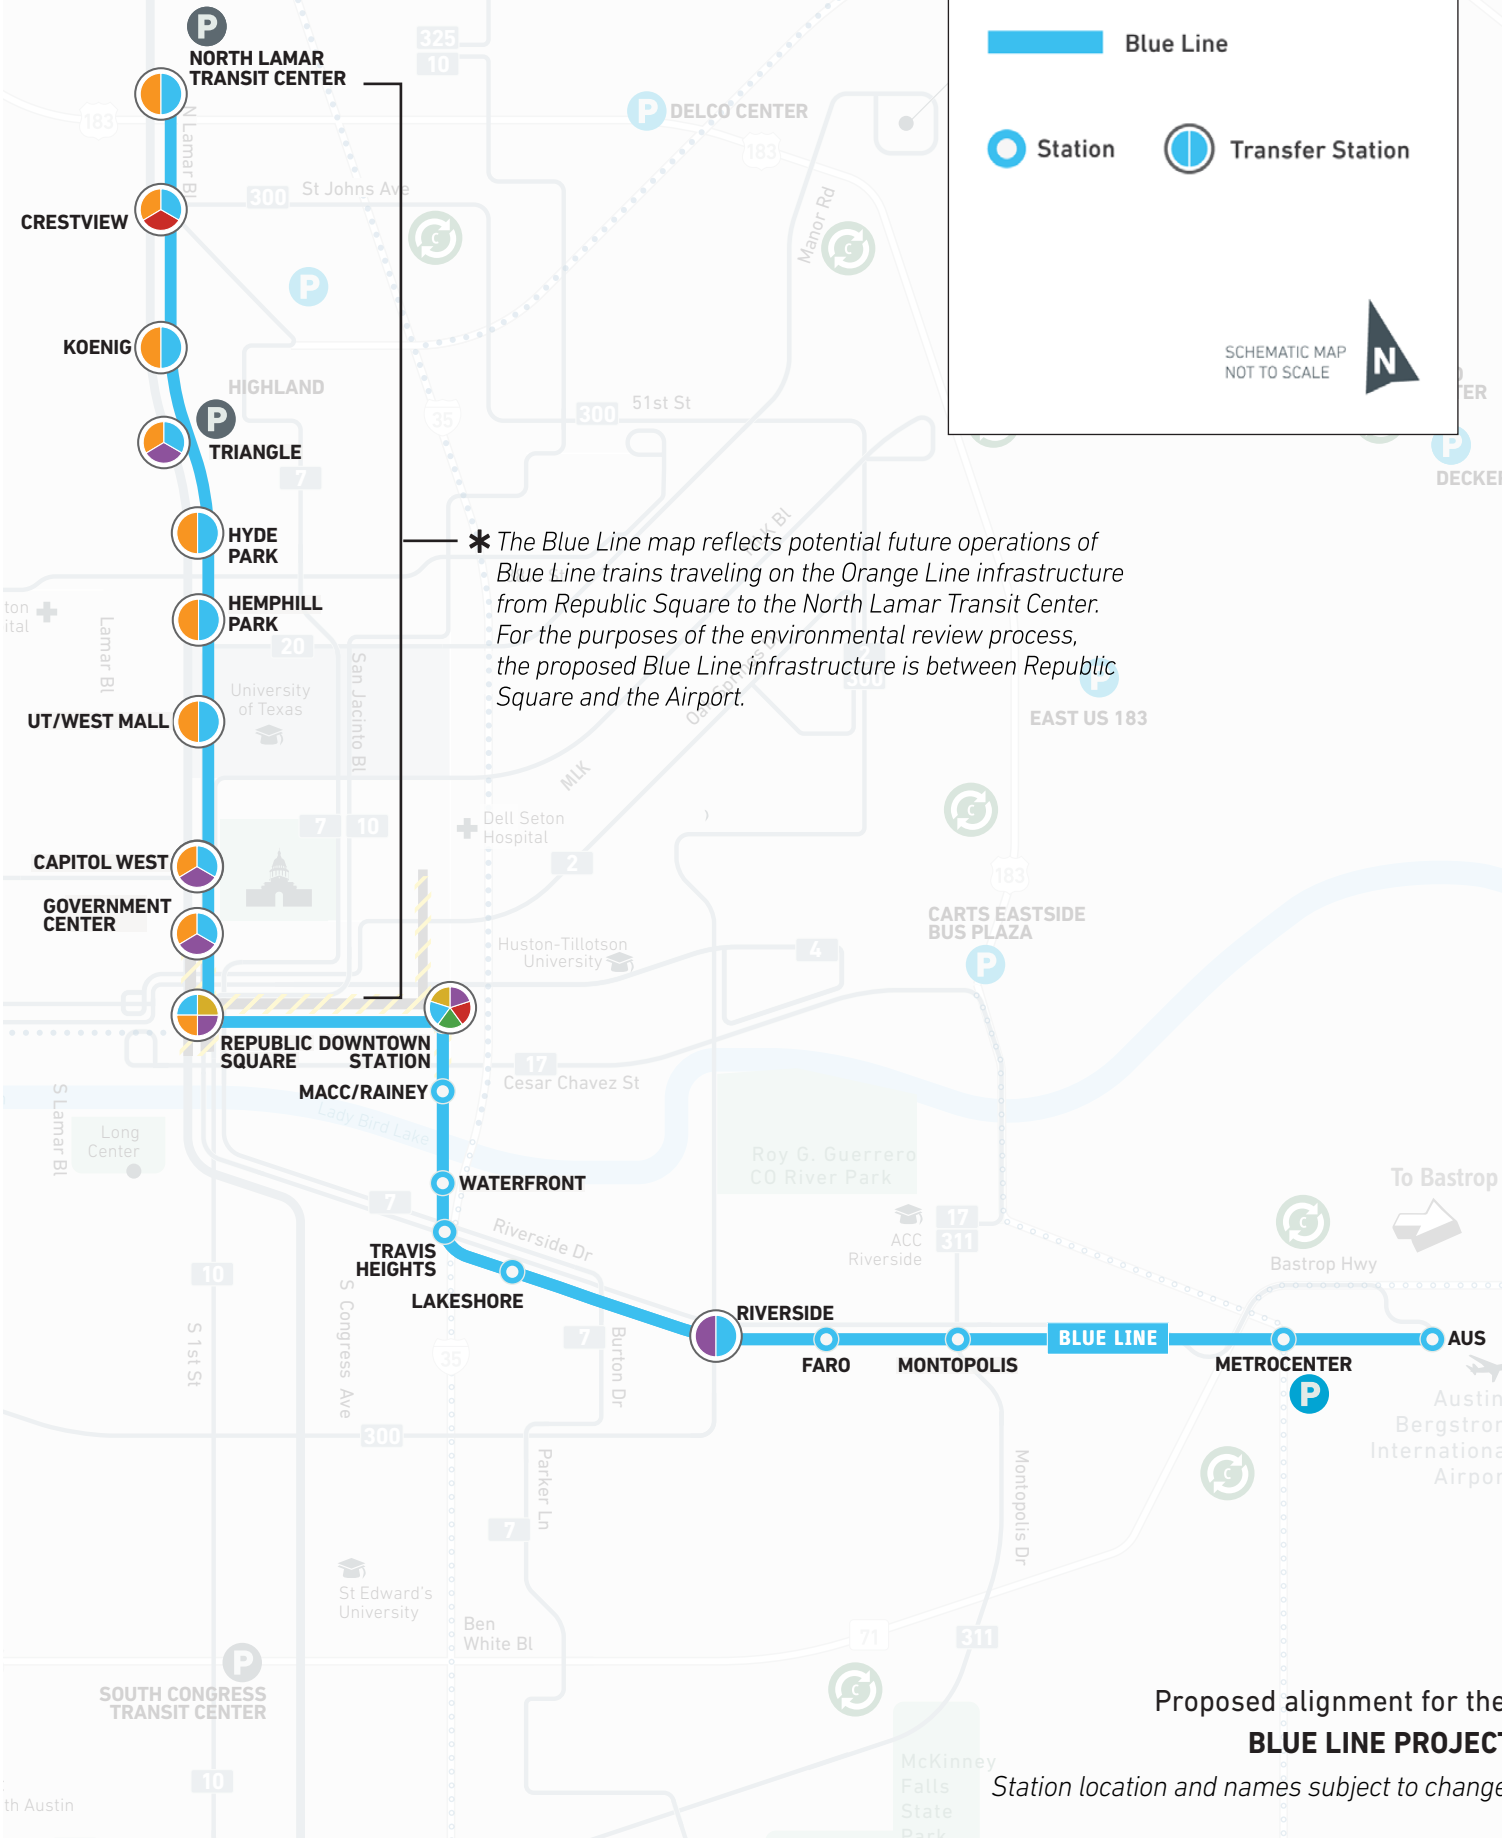

# BLUE LINE MAP

## LEGEND

 Blue Line

 Station

 Transfer Station

SCHEMATIC MAP  
NOT TO SCALE

\* The Blue Line map reflects potential future operations of Blue Line trains traveling on the Orange Line infrastructure from Republic Square to the North Lamar Transit Center. For the purposes of the environmental review process, the proposed Blue Line infrastructure is between Republic Square and the Airport.

Proposed alignment for the  
**BLUE LINE PROJECT**

Station location and names subject to change.