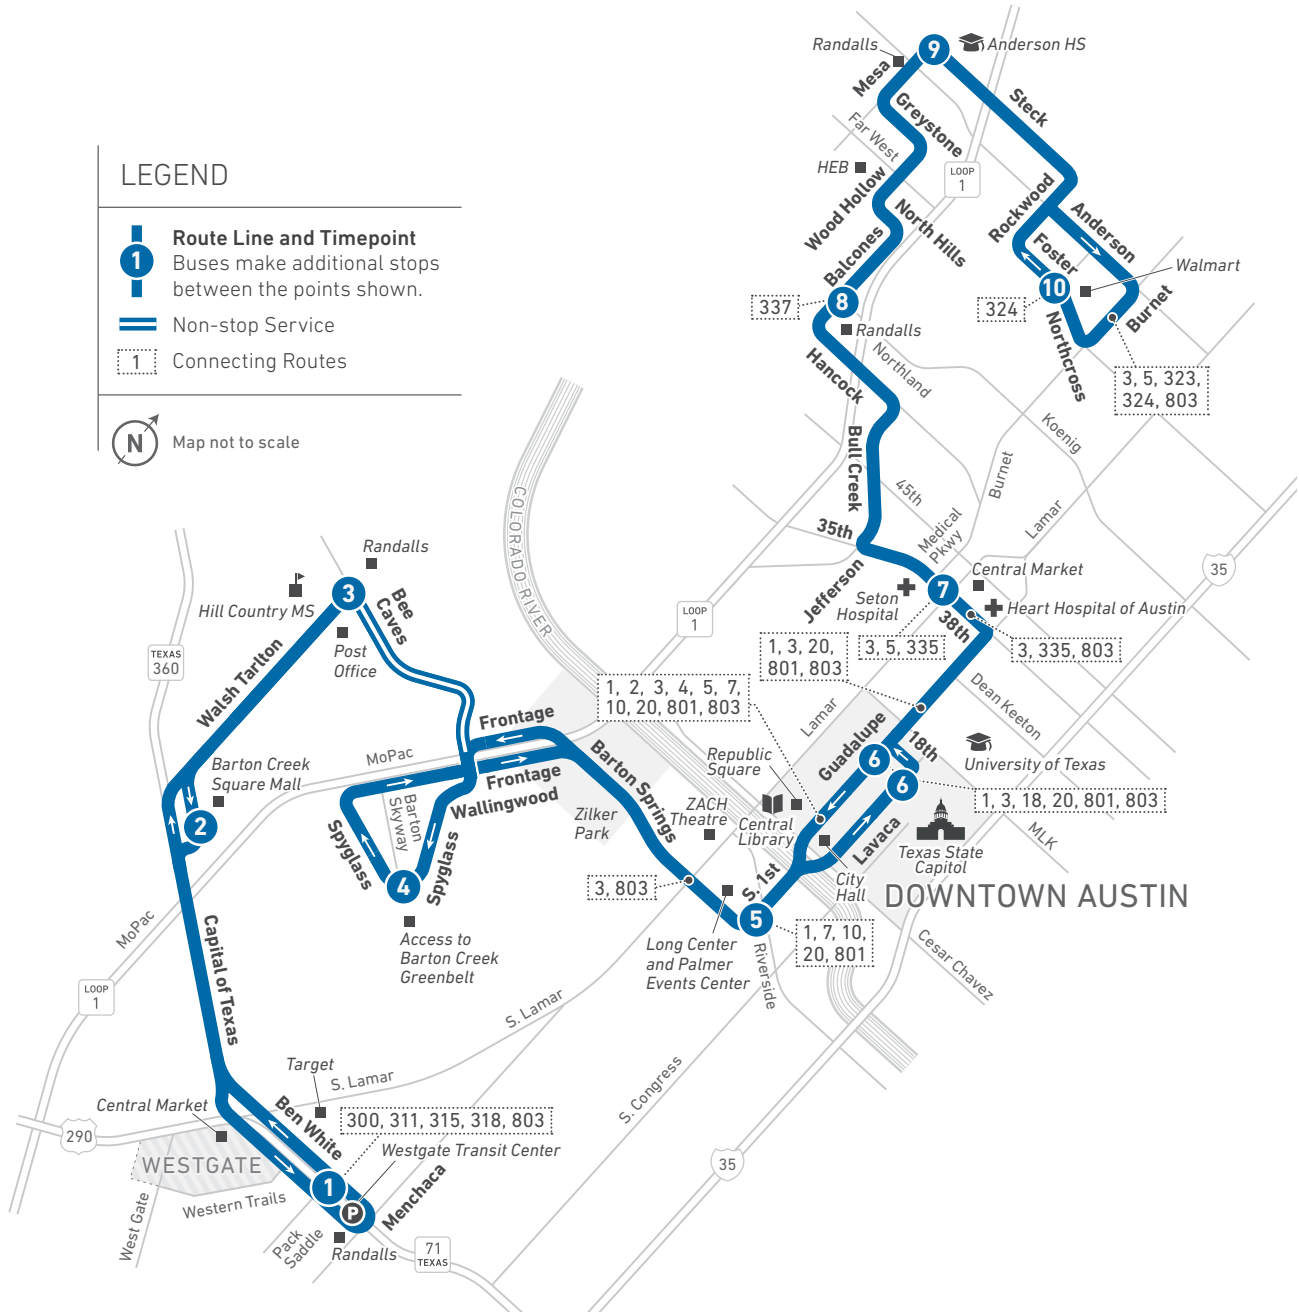

30

Barton Creek/Bull Creek

LOCAL

LEGEND

- Route Line and Timepoint**
Buses make additional stops between the points shown.
- Non-stop Service
- Connecting Routes

Map not to scale

Scan the QR code to see an online version of this route map.

DESTINATIONS

- Westgate Transit Center
- Barton Creek Square Mall
- Hill Country Middle School
- Post Office
- Access to Barton Creek Greenbelt
- Zilker Metropolitan Park
- ZACH Theater
- Long Center and Parmer Events Center
- Downtown Austin
- City Hall
- Texas State Capitol
- University of Texas
- Heart Hospital of Austin
- Central Market (Westgate & North Lamar)
- Seton Hospital
- HEB
- Anderson High School
- Walmart
- Republic Square
- Central Library