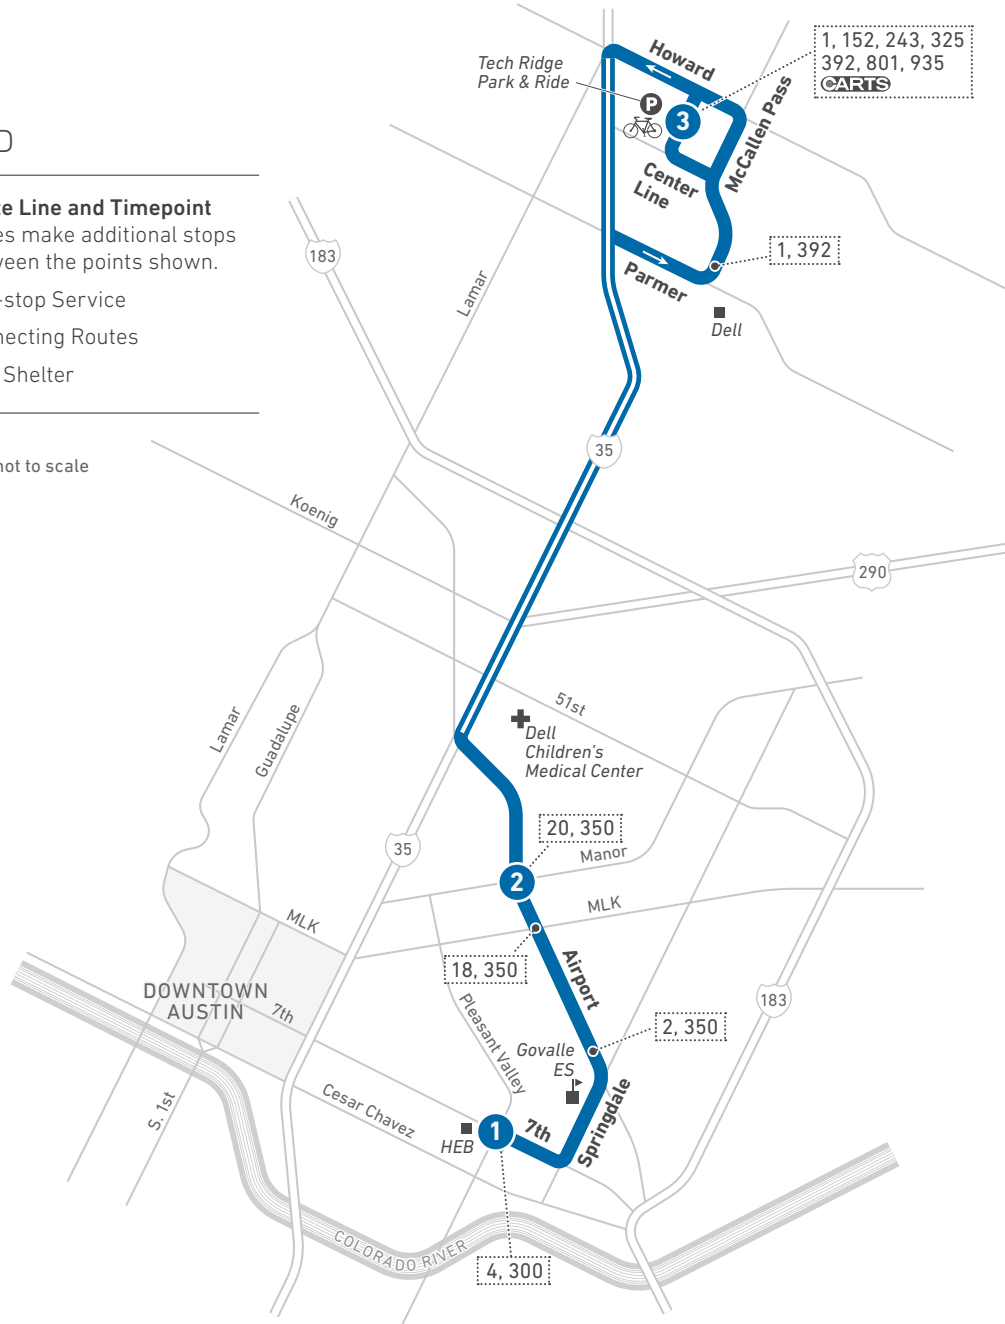

135

Dell Limited

LEGEND

- Route Line and Timepoint**
Buses make additional stops between the points shown.
- Non-stop Service
- Connecting Routes
- Bike Shelter

Map not to scale

Scan the QR code to see an online version of this route map.

DESTINATIONS

- HEB
- Govalle Elementary School
- Dell Children's Medical Center
- Tech Ridge Park & Ride

NOTES

- Buses on Limited routes stop less often. Typically, they offer direct service between neighborhoods and the UT campus or downtown Austin.
- Northbound—all trips adhere to each timepoint. After departing Airport/Parkwood, buses make the best time that traffic and safety will allow. The scheduled times for arrival to Tech Ridge Park & Ride are approximate.
- Southbound—After departing Tech Ridge Park & Ride, buses make the best time that traffic and safety will allow. In the afternoon, service is in "drop-off mode only" after departing Tech Ridge Park & Ride.

135 WEEKDAYS/NORTHBOUND

135 WEEKDAYS/SOUTHBOUND

135 WEEKDAYS/NORTHBOUND				135 WEEKDAYS/SOUTHBOUND			
1 Pleasant Valley at 7th	2 Airport at Manor	3 Tech Ridge Park & Ride (Bay B)	To Route/Garage	3 Tech Ridge Park & Ride (Bay B)	2 Airport at Manor	1 Pleasant Valley at 7th	To Route/Garage
5:10	5:20	5:44	142	6:15	6:41	6:50	G
6:46	6:56	7:20	142	7:15	7:41	7:50	G
MORNING				AFTERNOON			