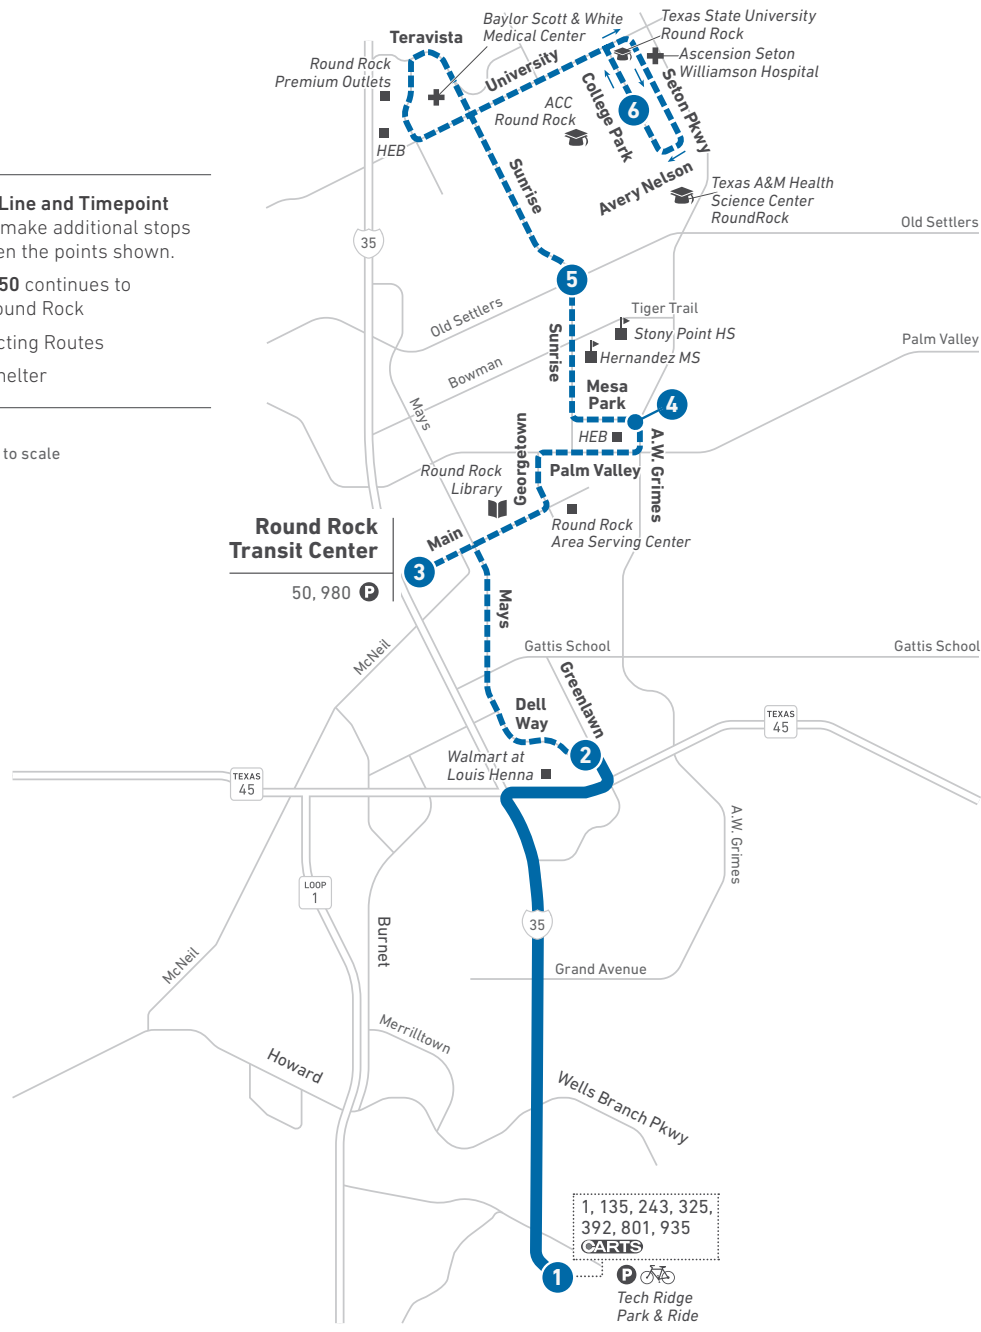

152/50

Round Rock Tech Ridge

LEGEND

- 1** Route Line and Timepoint
Buses make additional stops between the points shown.
- Route 50 continues to ACC Round Rock
- 1** Connecting Routes
- Bike Shelter

Map not to scale

Scan the QR code to see an online version of this route map.

DESTINATIONS

- Tech Ridge Park & Ride
- Walmart
- Round Rock Transit Center
- Round Rock Library
- Round Rock Area Serving Center
- Hernandez Middle School
- Stony Point High School
- HEB (University Blvd., Palm Valley)
- Round Rock Premium Outlets
- Baylor Scott & White Medical Center
- Texas State University Round Rock
- Ascension Seton Williamson Hospital
- Texas A&M Health Science Center
- ACC Round Rock

NOTES

After departing the bus stop at Dell Way, southbound trips continue as Route 152 and northbound trips operate as Route 50. Customers can remain seated on their bus if continuing past Dell Way stop in either direction.

50 WEEKDAYS/SOUTHBOUND

152 WEEKDAYS/SOUTHBOUND

6 ACC Round Rock	5 Sunrise at Old Settlers	4 Plateau Vista at A.W. Grimes	3 Round Rock Transit Center	2 Dell Way at Greenlawn	To Route/Garage	2 Dell Way at Greenlawn	1 Tech Ridge	To Route/Garage
6:20	6:34	6:40	6:49	6:58		6:58	7:15	
7:22	7:39	7:46	7:57	8:07		8:07	8:27	
8:32	8:49	8:56	9:07	9:17		9:17	9:35	
9:41	9:57	10:03	10:13	10:22		10:22	10:40	
10:43	10:59	11:05	11:15	11:24		11:24	11:42	
11:50	12:06	12:12	12:22	12:31		12:31	12:49	
12:57	1:13	1:19	1:29	1:38		1:38	1:56	
2:04	2:20	2:26	2:36	2:45		2:45	3:03	
3:20	3:36	3:42	3:54	4:04		4:04	4:24	
4:30	4:46	4:52	5:04	5:14		5:14	5:34	
5:45	6:01	6:07	6:19	6:29		6:29	6:49	
6:55	7:08	7:13	7:21	7:31		7:31	7:50	G