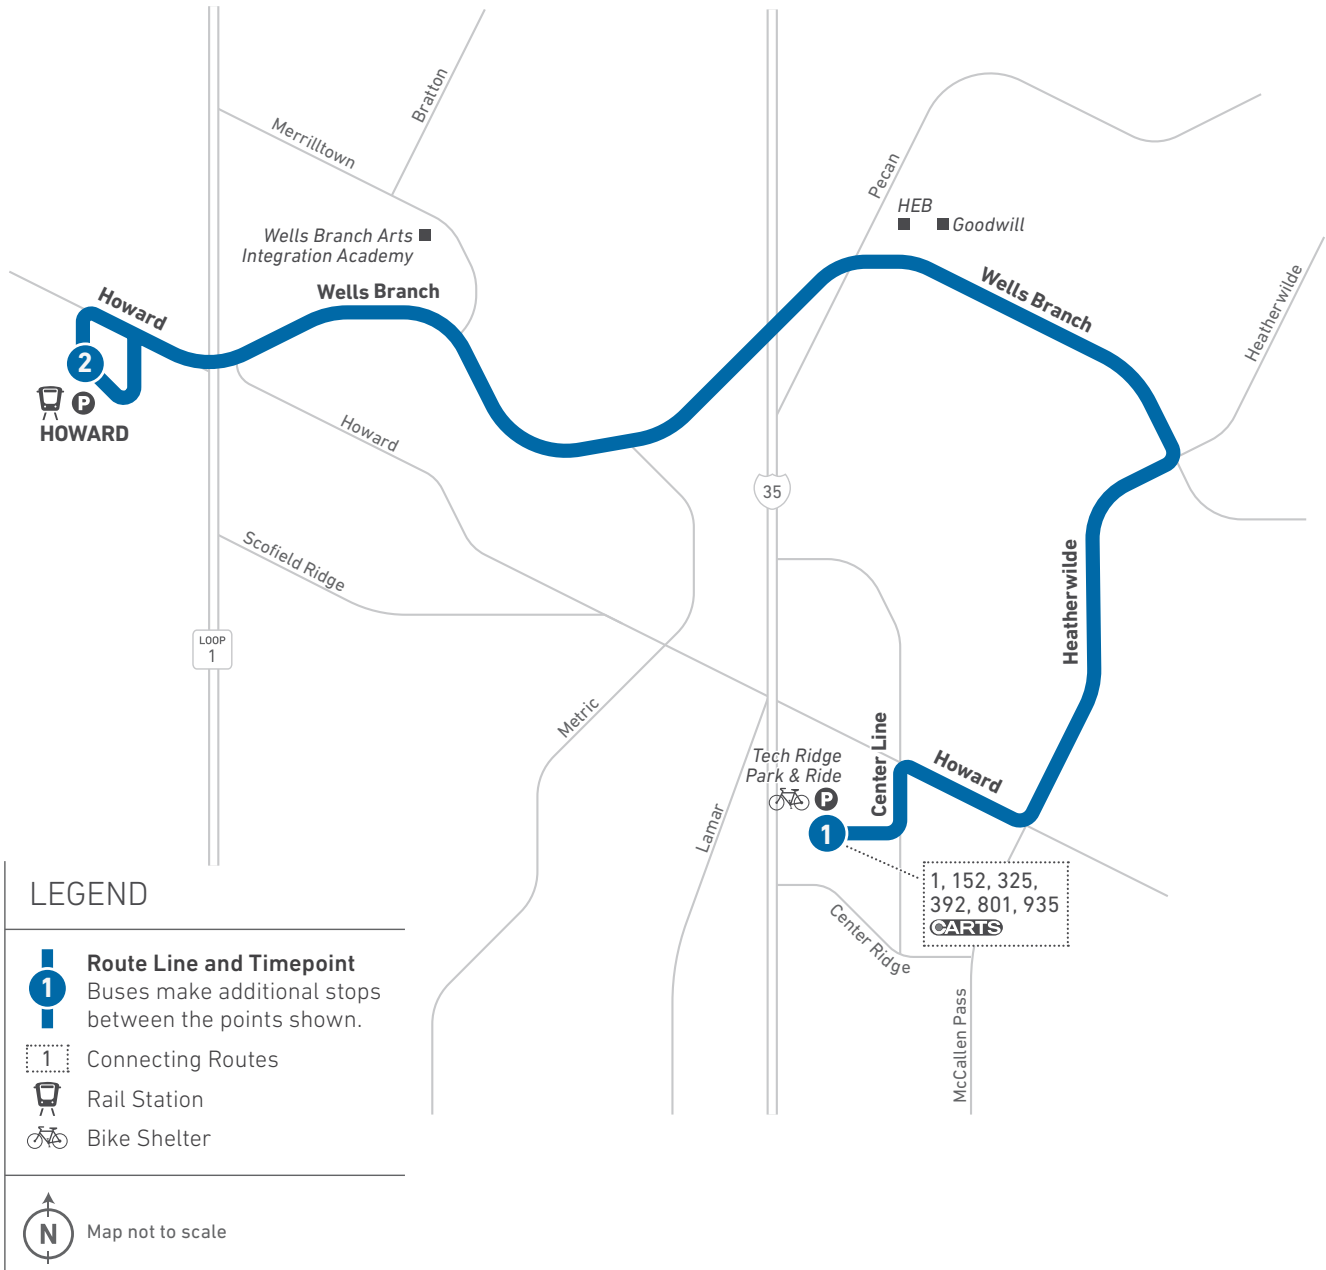

243

Wells Branch

LOCAL

LEGEND

- Route Line and Timepoint**
Buses make additional stops between the points shown.
- Connecting Routes
- Rail Station
- Bike Shelter

Map not to scale

Scan the QR code to see an online version of this route map.

DESTINATIONS

- Tech Ridge Park & Ride
- HEB
- Goodwill
- Wells Branch Arts Integration Academy
- Howard Station

NOTES

Eastbound trips continue as Route 392 at Tech Ridge Park & Ride.

243 WEEKDAYS / WESTBOUND

1 Tech Ridge Park & Ride (Bay E)	2 Howard Station (Bus Stop)	To Route/Garage
5:40	5:59	
6:15	6:36	
6:50	7:11	
7:25	7:46	
8:00	8:21	
8:35	8:56	
9:10	9:31	
9:45	10:06	
10:20	10:41	
10:55	11:16	
11:30	11:51	
12:05	12:26	
12:40	1:01	
1:15	1:36	
1:50	2:11	
2:25	2:46	
2:55	3:16	
3:30	3:51	
3:57	4:25	
4:27	4:55	
5:02	5:23	
5:32	5:53	
6:02	6:23	
6:32	6:53	
7:05	7:26	
7:40	8:01	
8:15	8:36	
8:50	9:11	
9:25	9:46	
10:05	10:26	
11:20	11:41	G

243 SUNDAYS/EASTBOUND

2 Howard Station (Bus Stop)	1 Tech Ridge Park & Ride (Bay E)	To Route/Garage
6:00	6:18	392
6:30	6:48	392
7:00	7:18	392
7:30	7:48	392
8:00	8:18	392
8:30	8:48	392
9:00	9:18	392
9:30	9:48	392
10:00	10:18	392
10:30	10:48	392
11:00	11:18	392
11:30	11:48	392
12:00	12:18	392
12:30	12:48	392
1:00	1:18	392
1:30	1:48	392
2:00	2:18	392
2:30	2:48	392
3:00	3:18	392
3:30	3:48	392
4:00	4:18	392
4:30	4:48	392
5:00	5:18	392
5:30	5:48	392
6:00	6:18	392
6:30	6:48	392
7:00	7:18	392
7:30	7:48	392
8:00	8:18	392
8:30	8:48	392
9:00	9:18	392
9:30	9:48	392
10:00	10:18	392