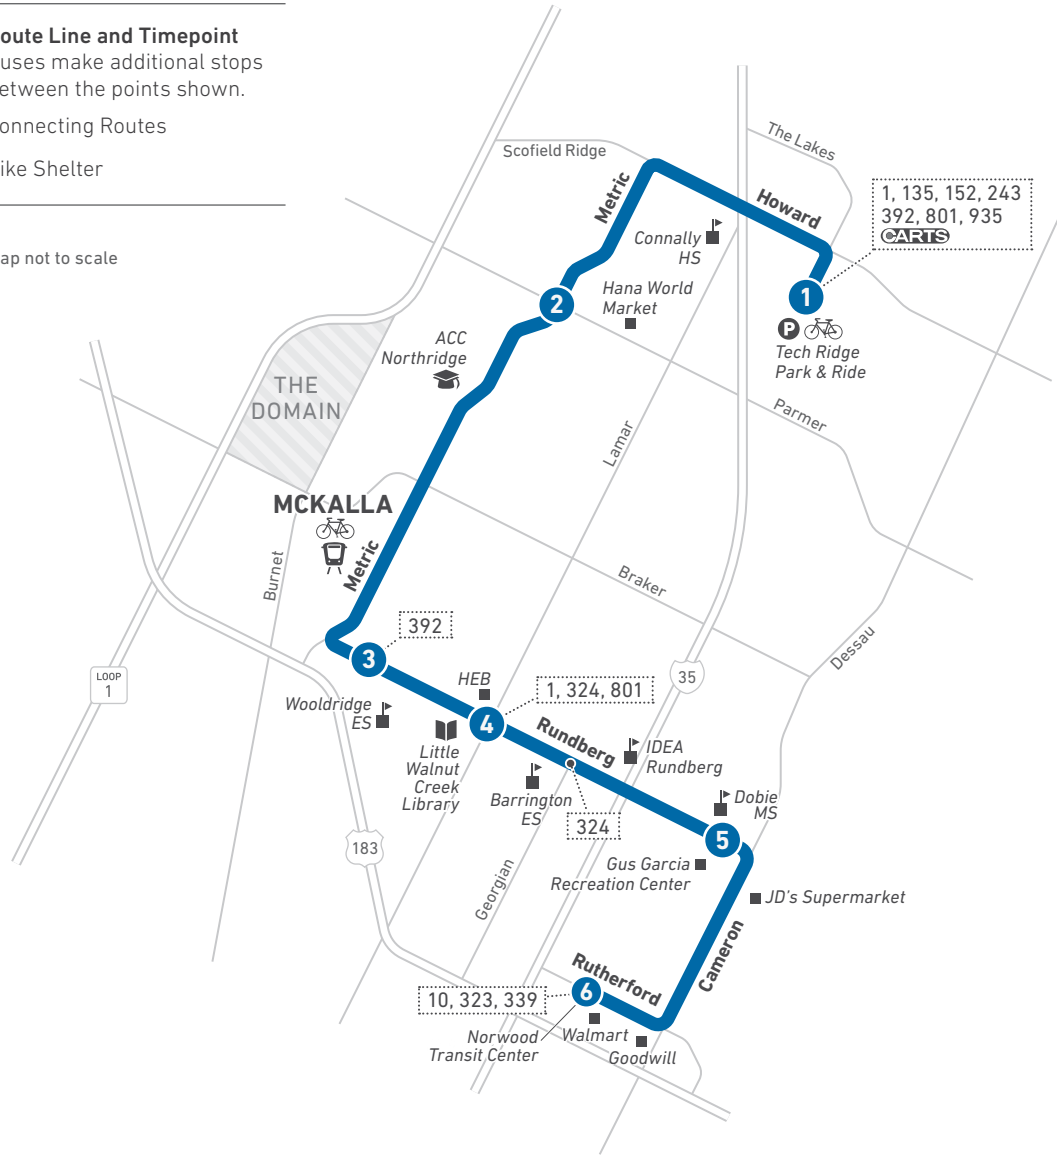

325

Metric/Rundberg (WEEKDAY HIGH-FREQUENCY ROUTE)

LEGEND

1 **Route Line and Timepoint**
Buses make additional stops between the points shown.

1 **Connecting Routes**

Bike Shelter

Map not to scale

Scan the QR code to see an online version of this route map.

DESTINATIONS

- Tech Ridge Park & Ride
- Connally High School
- Hana World Market
- ACC Northridge
- McKalla Station
- Wooldridge Elementary School
- Little Walnut Creek Library
- HEB
- Barrington Elementary School
- IDEA Rundberg
- Dobie Middle School
- Gus Garcia Recreation Center
- JD's Supermarket
- Goodwill
- Walmart
- Norwood Transit Center