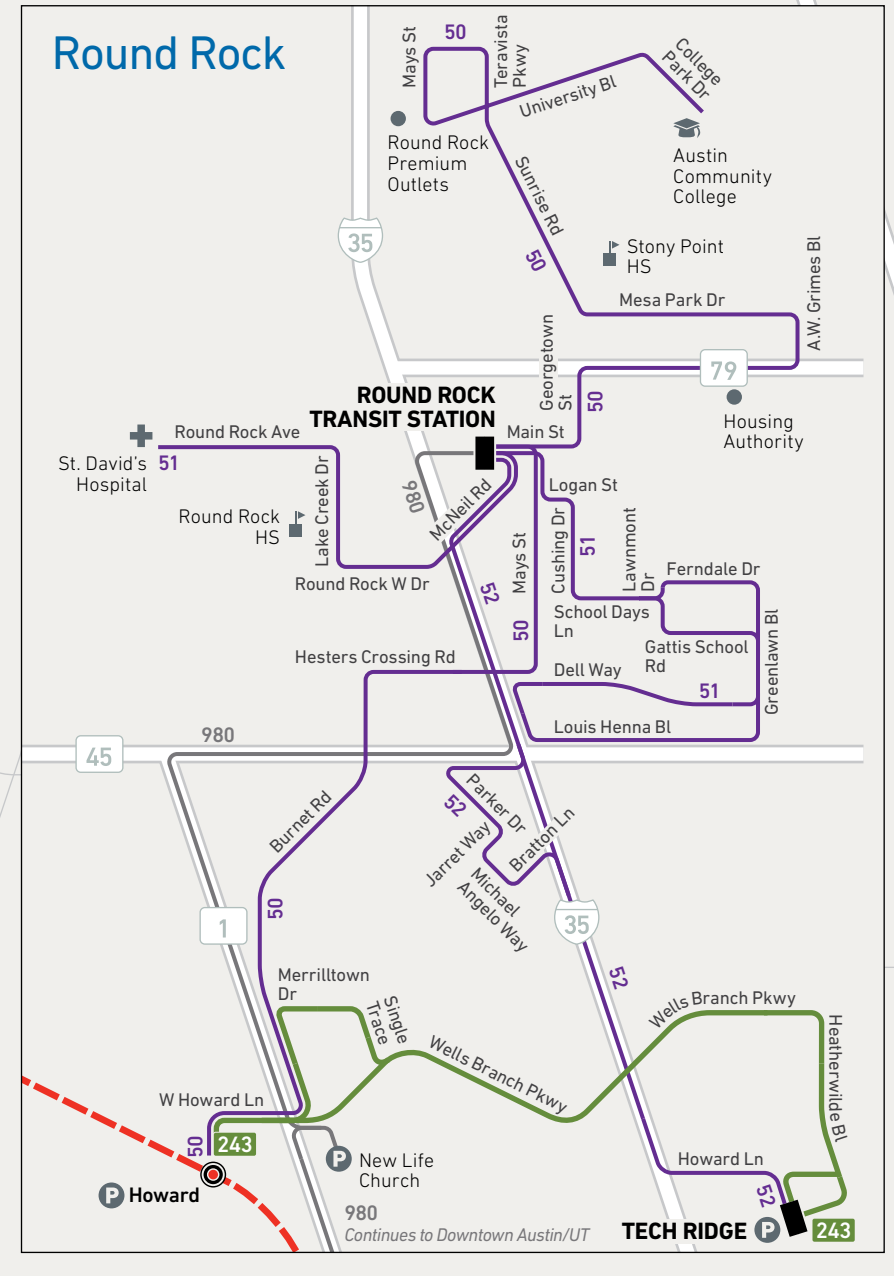

Bus & Rail Service

EFFECTIVE JANUARY 6 - JUNE 1, 2019

LEGEND

High-Frequency Routes

- **803 MetroRapid** Limited-stop service for a faster ride. Board and de-board at designated stations.
- **7 MetroBus Local** Local-stop service. Board and de-board at any bus stop along the route.

Regular Routes

- **6 MetroBus Local** Service to/from and via Downtown Austin along major streets.
- **353 MetroBus Local** Service in outlying areas, including Crosstown, Flex and Feeder routes.
- **656 UT Shuttle** Shuttle service linking University of Texas main campus to outlying residential areas.
- **935 MetroExpress, MetroFlyer** Including Limited routes.
- **50 Round Rock Transit** Round Rock service with connecting AM/PM trips to Austin.
- **465 MetroRail Shuttle** Shuttle service linking MetroRail stations to nearby activity centers.

MetroRail

- **MetroRail Red Line**

Places to Go

- Transit Hub
- School
- Hospital/Medical Center
- Point of Interest
- Park & Ride
- Library
- College/University
- Airport

SCHEMATIC MAP NOT TO SCALE