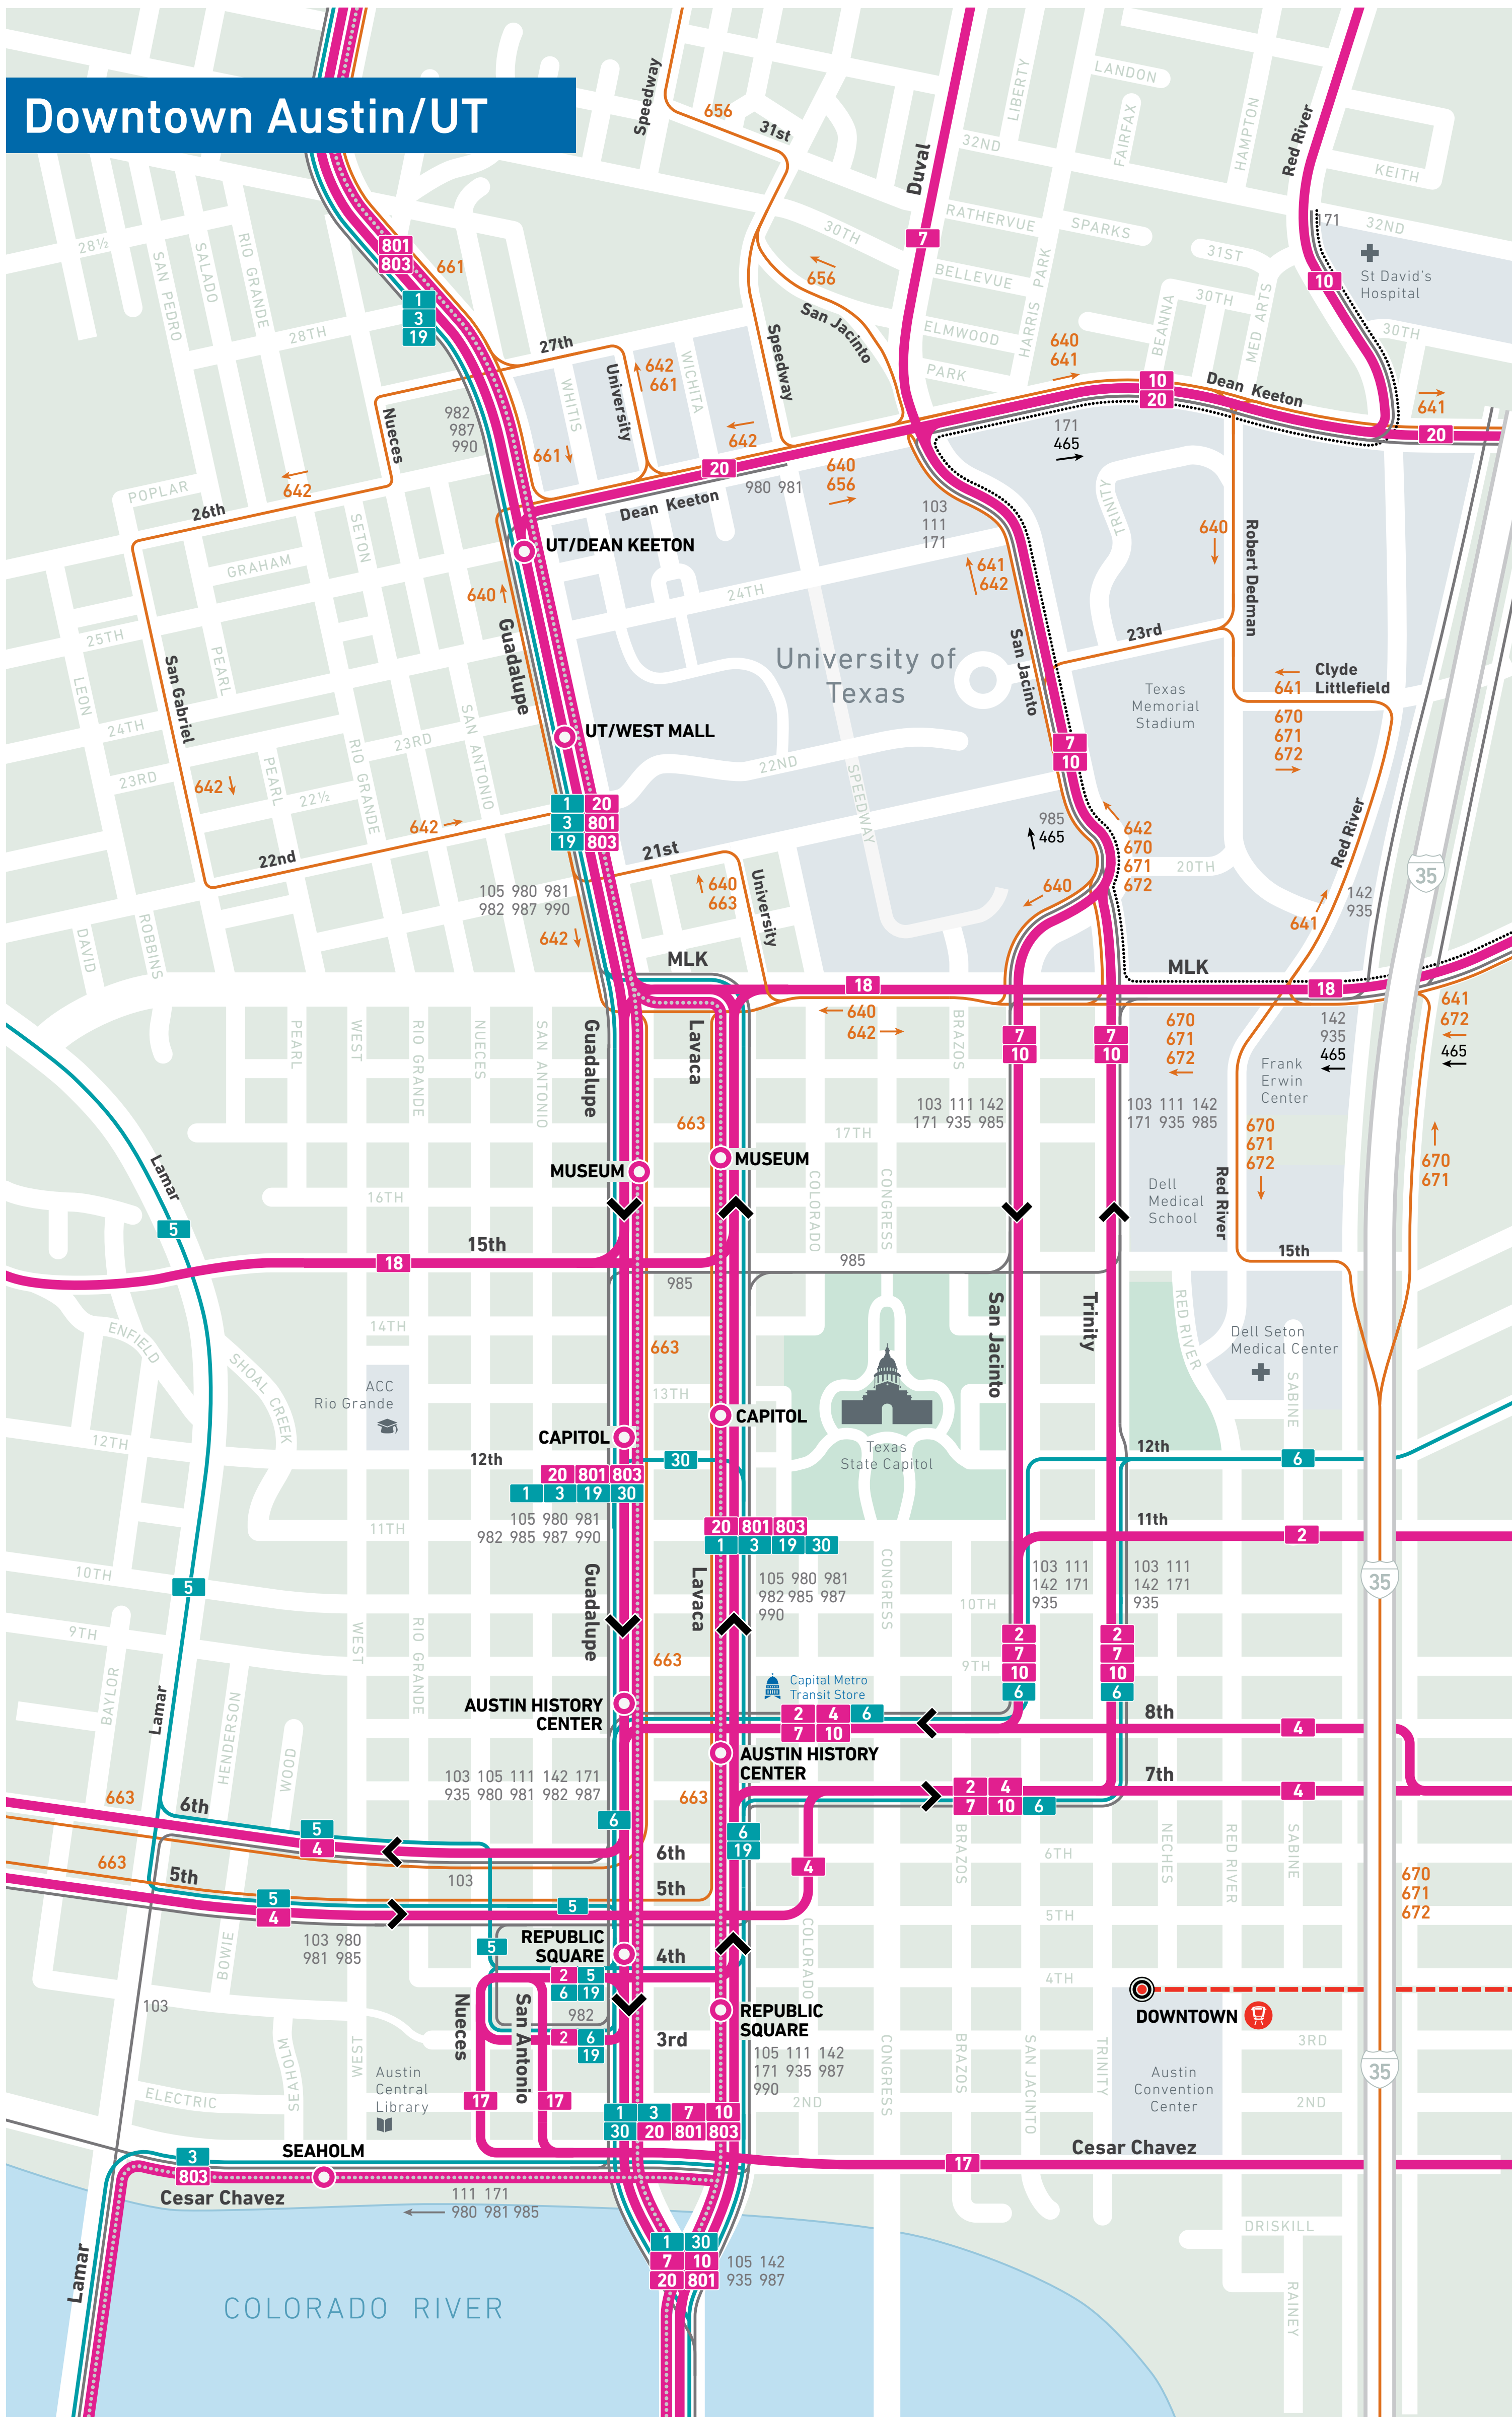

Downtown Austin/UT