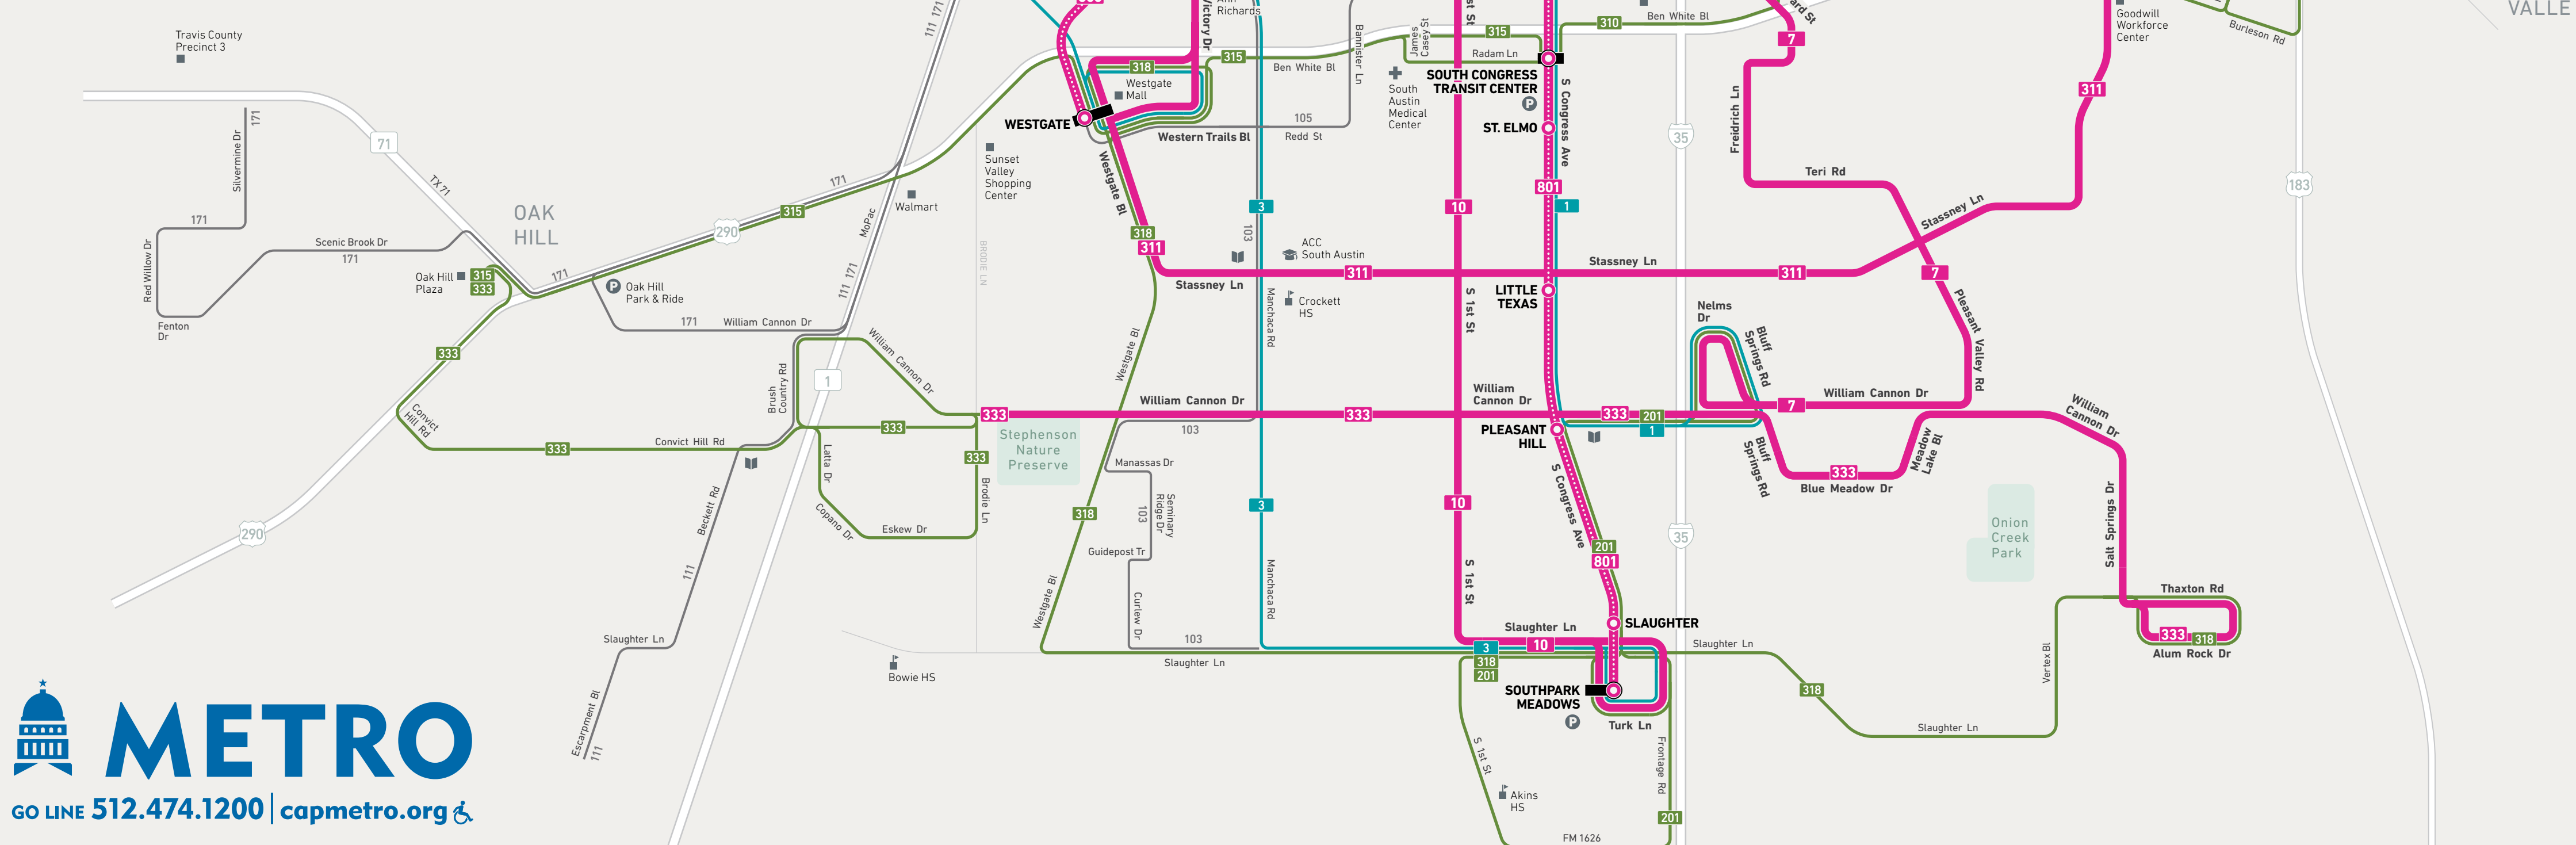

Bus & Rail Service

EFFECTIVE JANUARY 6 - JUNE 1, 2019

LEGEND

High-Frequency Routes

- **803 MetroRapid** Limited-stop service for a faster ride. Board and de-board at designated stations.
- **7 MetroBus Local** Local-stop service. Board and de-board at any bus stop along the route.

Regular Routes

- **6 MetroBus Local** Service to/from and via Downtown Austin along major streets.
- **353 MetroBus Local** Service in outlying areas, including Crosstown, Flex and Feeder routes.
- **656 UT Shuttle** Shuttle service linking University of Texas main campus to outlying residential areas.
- **935 MetroExpress, MetroFlyer** Including Limited routes.
- **50 Round Rock Transit** Round Rock service with connecting AM/PM trips to Austin.
- **465 MetroRail Shuttle** Shuttle service linking MetroRail stations to nearby activity centers.

MetroRail

- **MetroRail Red Line**

Places to Go

- Transit Hub
- School
- Hospital/Medical Center
- Point of Interest
- Park & Ride
- Library
- College/University
- Airport

SCHEMATIC MAP NOT TO SCALE