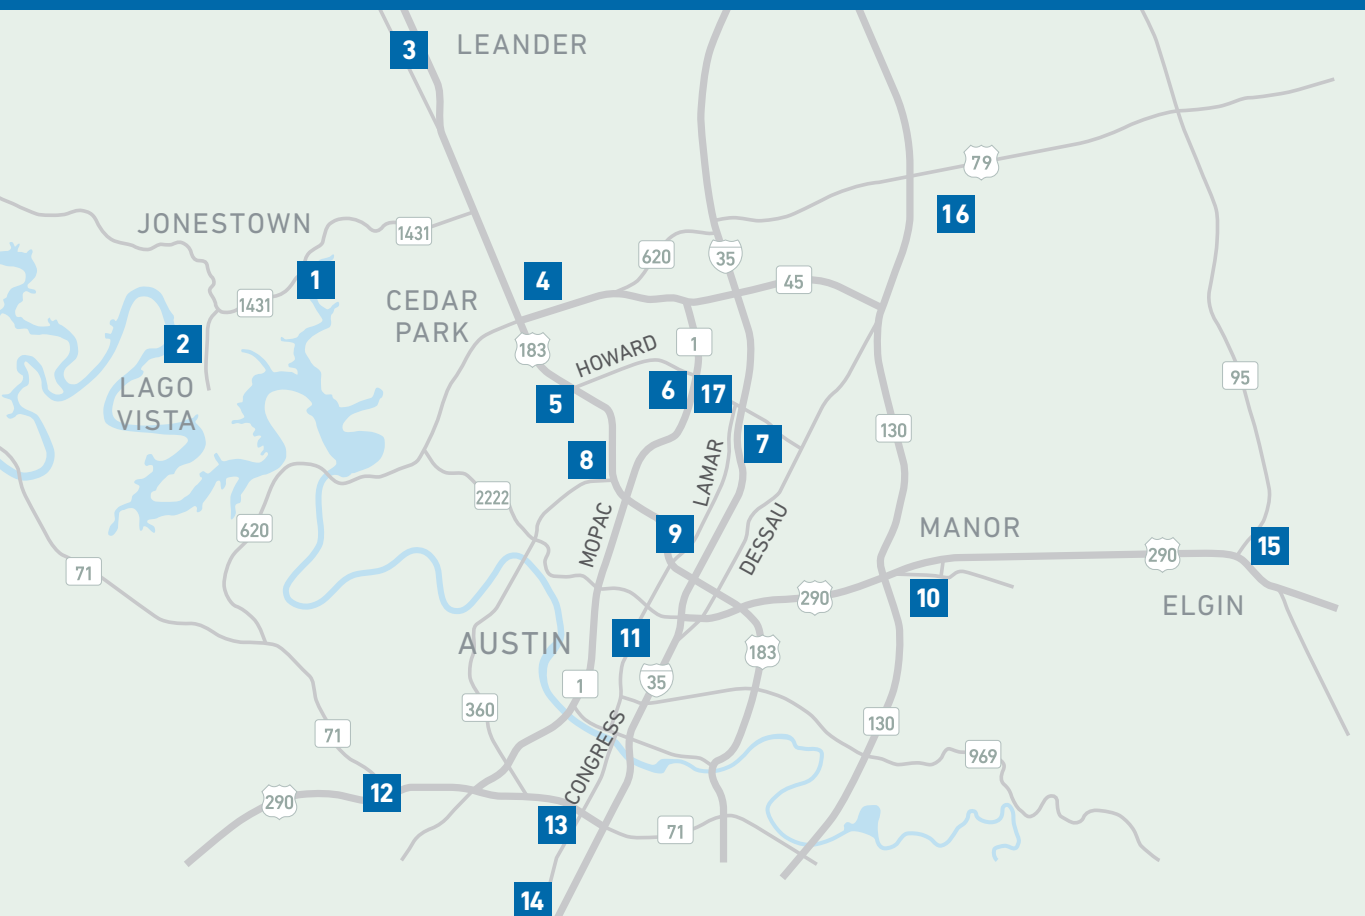

Park & Ride

- **1 JONESTOWN**
  Park Dr at Crestview
  214
- **2 LAGO VISTA**
  Dawn Dr/Thunderbird
  214
- **3 LEANDER STATION**
  800 US-183 North
  985 987
- **4 LAKELINE STATION**
  13701 Lindhurst St
  BIKE SHELTER
  214 383
  985 987 CARTS
- **5 PAVILION**
  12400 US-183
  383 981 982
- **6 HOWARD STATION**
  3710 Howard Ln
  BIKE SHELTER
  50 243
- **7 TECH RIDGE**
  900 Center Ridge Dr
  BIKE SHELTER
  1 52 135 243 325
  392 801 935 CARTS
- **8 GREAT HILLS**
  10500 Jollyville Rd
  3 383 981 982
- **9 NORTH LAMAR TRANSIT CENTER**
  8001 US-183 at N Lamar
  1 323 350 383 481
  801
- **10 MANOR**
  Carrie Manor at Lexington
  470 990 CARTS
- **11 TRIANGLE**
  4800 Guadalupe St
  990
  1 801 481 656 681
- **12 OAK HILL**
  US-290 at William Cannon
  171 315
- **13 SOUTH CONGRESS TRANSIT CENTER**
  301 W Ben White
  BIKE SHELTER
  1 310 315 801
- **14 SOUTHPARK MEADOWS PARK & RIDE**
  9300 S IH 35 Frontage Rd.
  3 10 201 801
- **15 ELGIN**
  TX-95 at Main St
  990 CARTS
- **16 ROUND ROCK TRANSIT CENTER**
  300 W Bagdad Ave
  50 51 52 980
- **17 NEW LIFE PARK & RIDE**
  3200 Century Park Blvd.
  980

LEGEND

High-Frequency Routes

Buses arrive every 15 minutes or better on weekdays, with 20-30 minute service during most evenings and weekends.

- **801, 803** MetroRapid
  Limited-stop service for a faster ride. Board and alight at designated stations.
- **7** MetroBus Local
  Local-stop service. Board and alight at any bus stop along the route.

MetroRail

Rail service between Leander and downtown Austin. Consult the schedule for weekday and Saturday times at each station.

- **MetroRail Red Line**

Places to Go

- Transit Hub
- High School
- Hospital/Medical Center
- Point of Interest
- Park & Ride
- Library
- College/University
- Airport

Regular Routes

Times and service levels vary by route. Consult individual route schedules for specific information.

- **6** MetroBus Local
  Service to, from and via Downtown Austin along major streets.
- **656** UT Shuttle
  Shuttle service linking University of Texas main campus to outlying residential areas.
- **50** Round Rock Transit
  Round Rock service with connecting AM/PM trips to Austin.
- **803** MetroBus Local
  Service in outlying areas, including Crosstown, Flex and Feeder routes.
- **935** MetroExpress, MetroFlyer
  Including Limited routes.
- **465** MetroRail Shuttle
  Shuttle service linking MetroRail stations to nearby activity centers.

Special routes such as **Night Owl**, **E-Bus**, **combined UT Shuttle**, and **UT Shuttle campus circulator** routes do not appear on this map. See the Downtown/UT inset, the Night Owl & E-Bus inset and individual route schedules for more information.