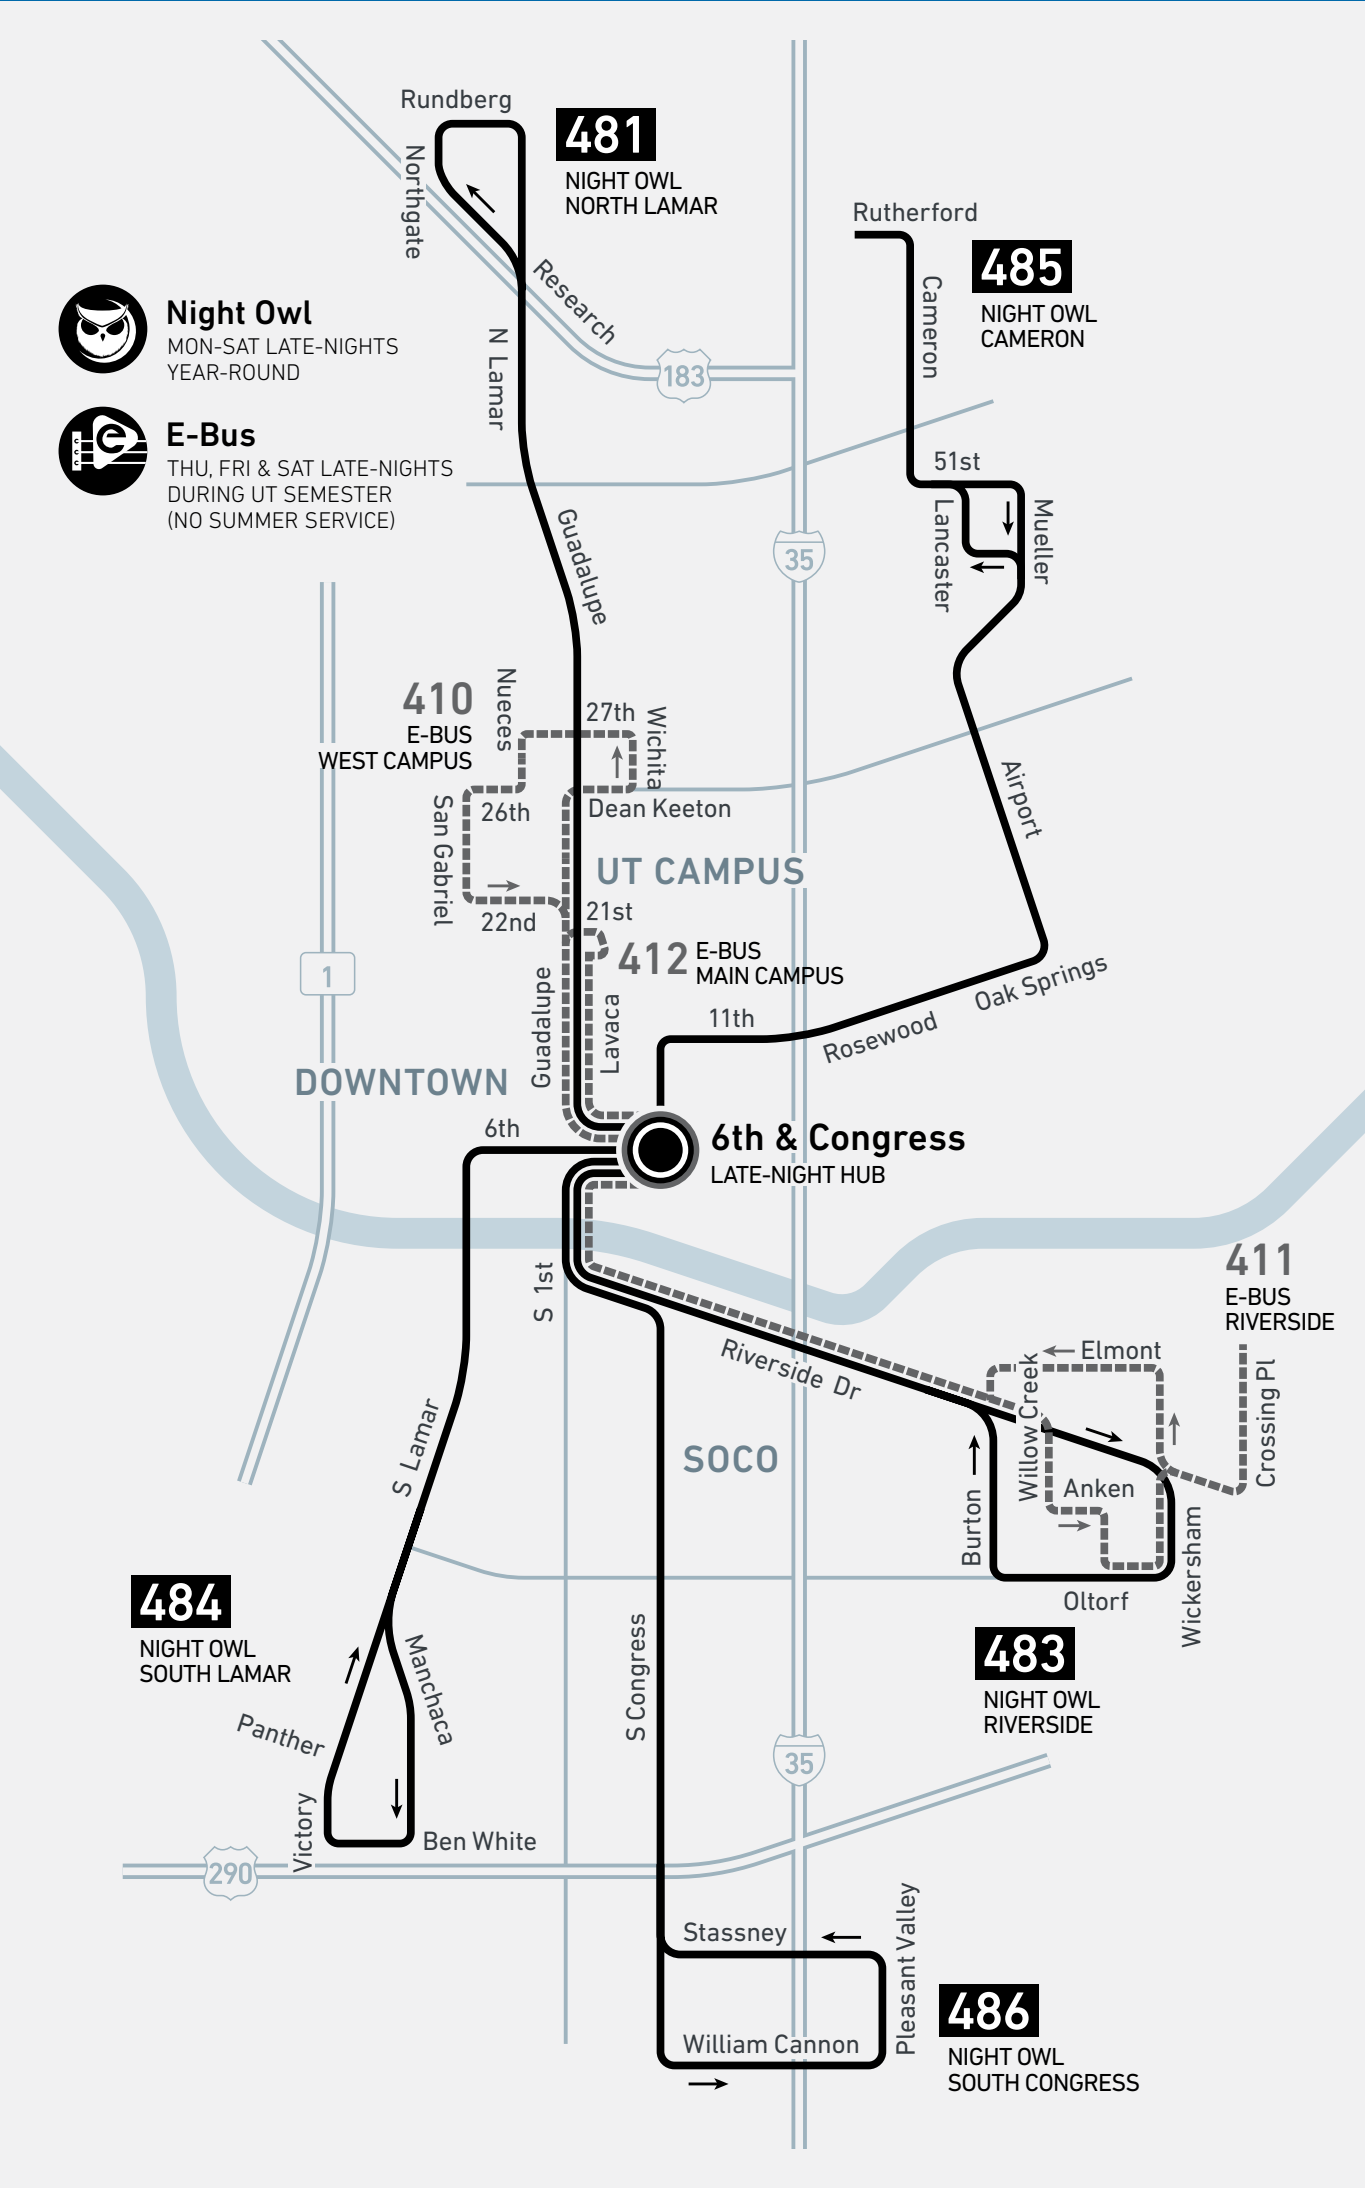

Night Owl & E-Bus