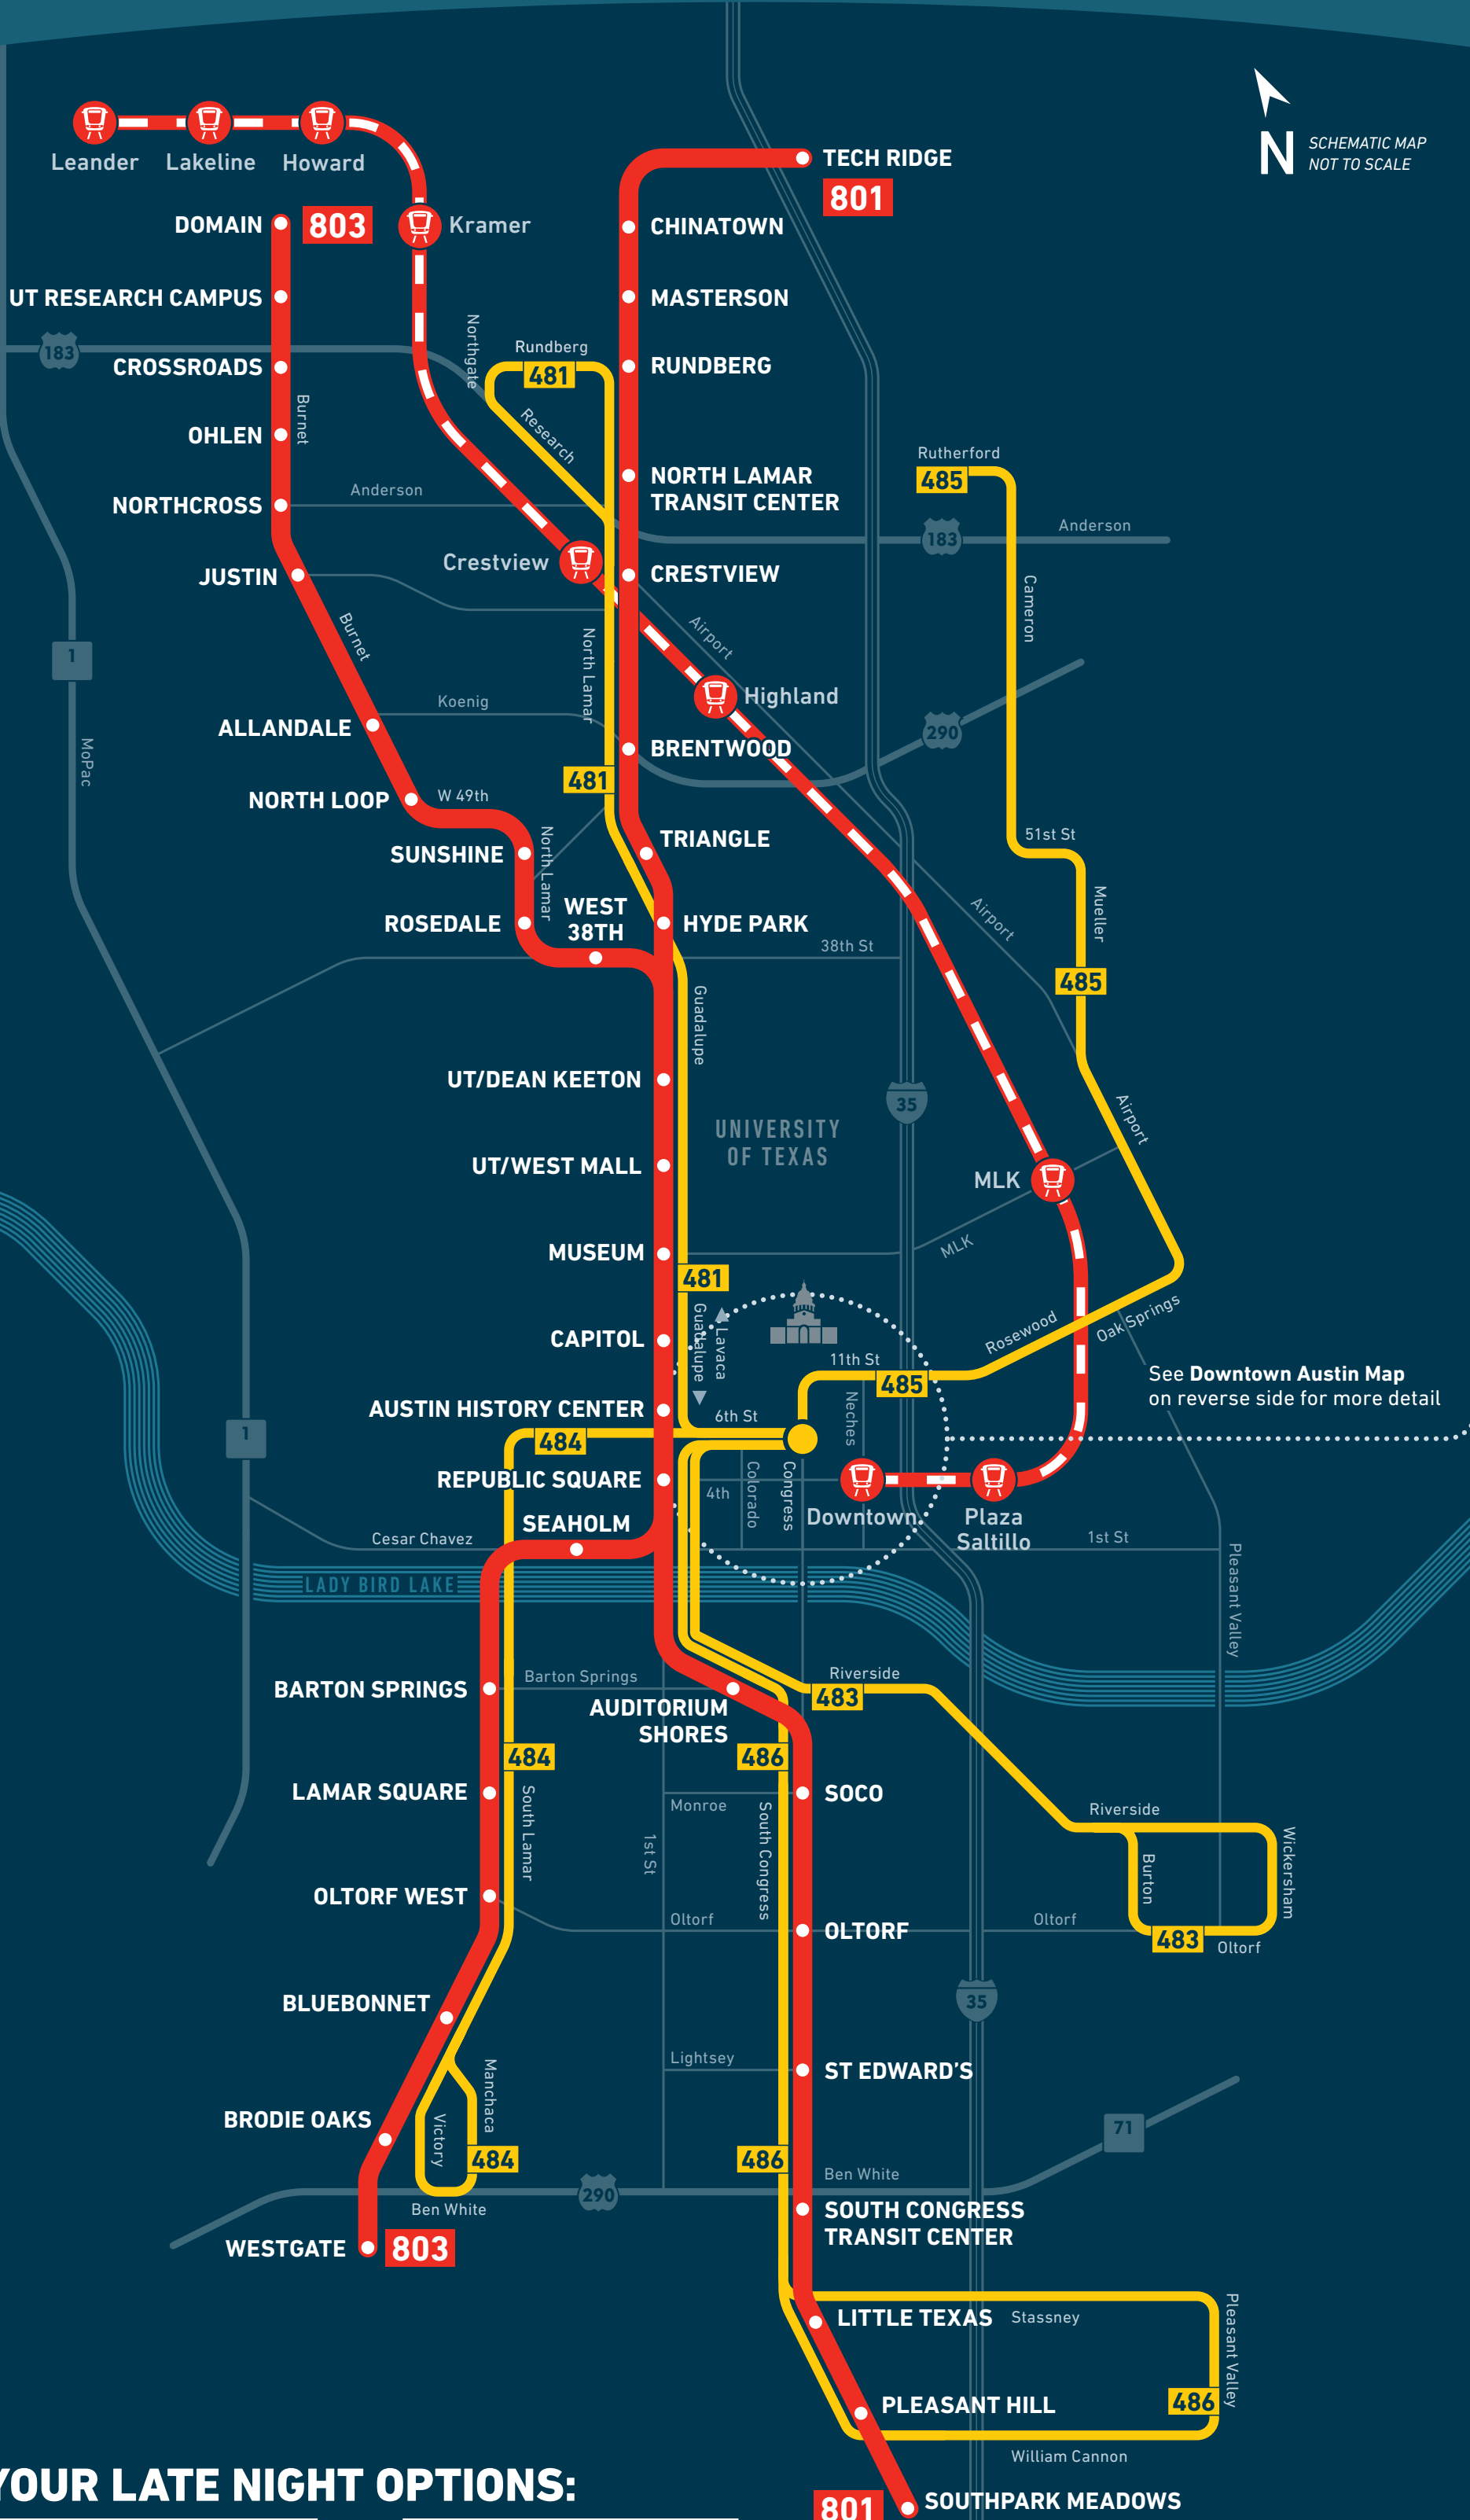

LATE NIGHT SERVICE

NIGHT OWL

N SCHEMATIC MAP
NOT TO SCALE

See Downtown Austin Map on reverse side for more detail

YOUR LATE NIGHT OPTIONS:

Until 3:40a

Night Owl
Mon-Sat nights
All routes start and end downtown at 6th & Congress
Service begins after midnight

Until Midnight

MetroRapid
Sun-Wed nights
MetroRapid operates until 3:00a Thu-Sat nights.

MetroRail
Fri-Sat nights

DOWNTOWN AUSTIN

LATE-NIGHT SERVICE

UNTIL 3:40 A.M.

Night Owl

Mon–Fri nights

Route	from	first bus	buses run every	last bus
481 North Lamar	from 6th/Congress	12:10a	20 mins	3:10a
	from Lamar/Rundberg	12:40a	20 mins	3:40a
483 Riverside	from 6th/Congress	12:10a	35 mins	3:05a
	from Burton/Oltorf	12:29a	35 mins	3:24a
484 South Lamar	from 6th/Congress	12:10a	35 mins	3:05a
	from Victory/Ben White	12:26a	35 mins	3:21a
485 Cameron	from 6th/Congress	12:10a	35 mins	3:05a
	from Norwood Walmart	12:44a	35 mins	3:39a
486 South Congress	from 6th/Congress	12:10a	30 mins	3:10a
	from Pleasant Valley/William Cannon	12:36a	30 mins	3:36a

FRI–SAT UNTIL 2 A.M.

MetroRail

Fri–Sat nights

Route	first train	trains run every	last train
550 Red Line from Downtown	Friday to Leander	7:18p	1:45a
	Saturday to Lakeline	4:41p	2:30a
550 Red Line to Downtown	Friday from Leander	5:54p	12:29a
	Saturday from Lakeline	4:48p	1:18a