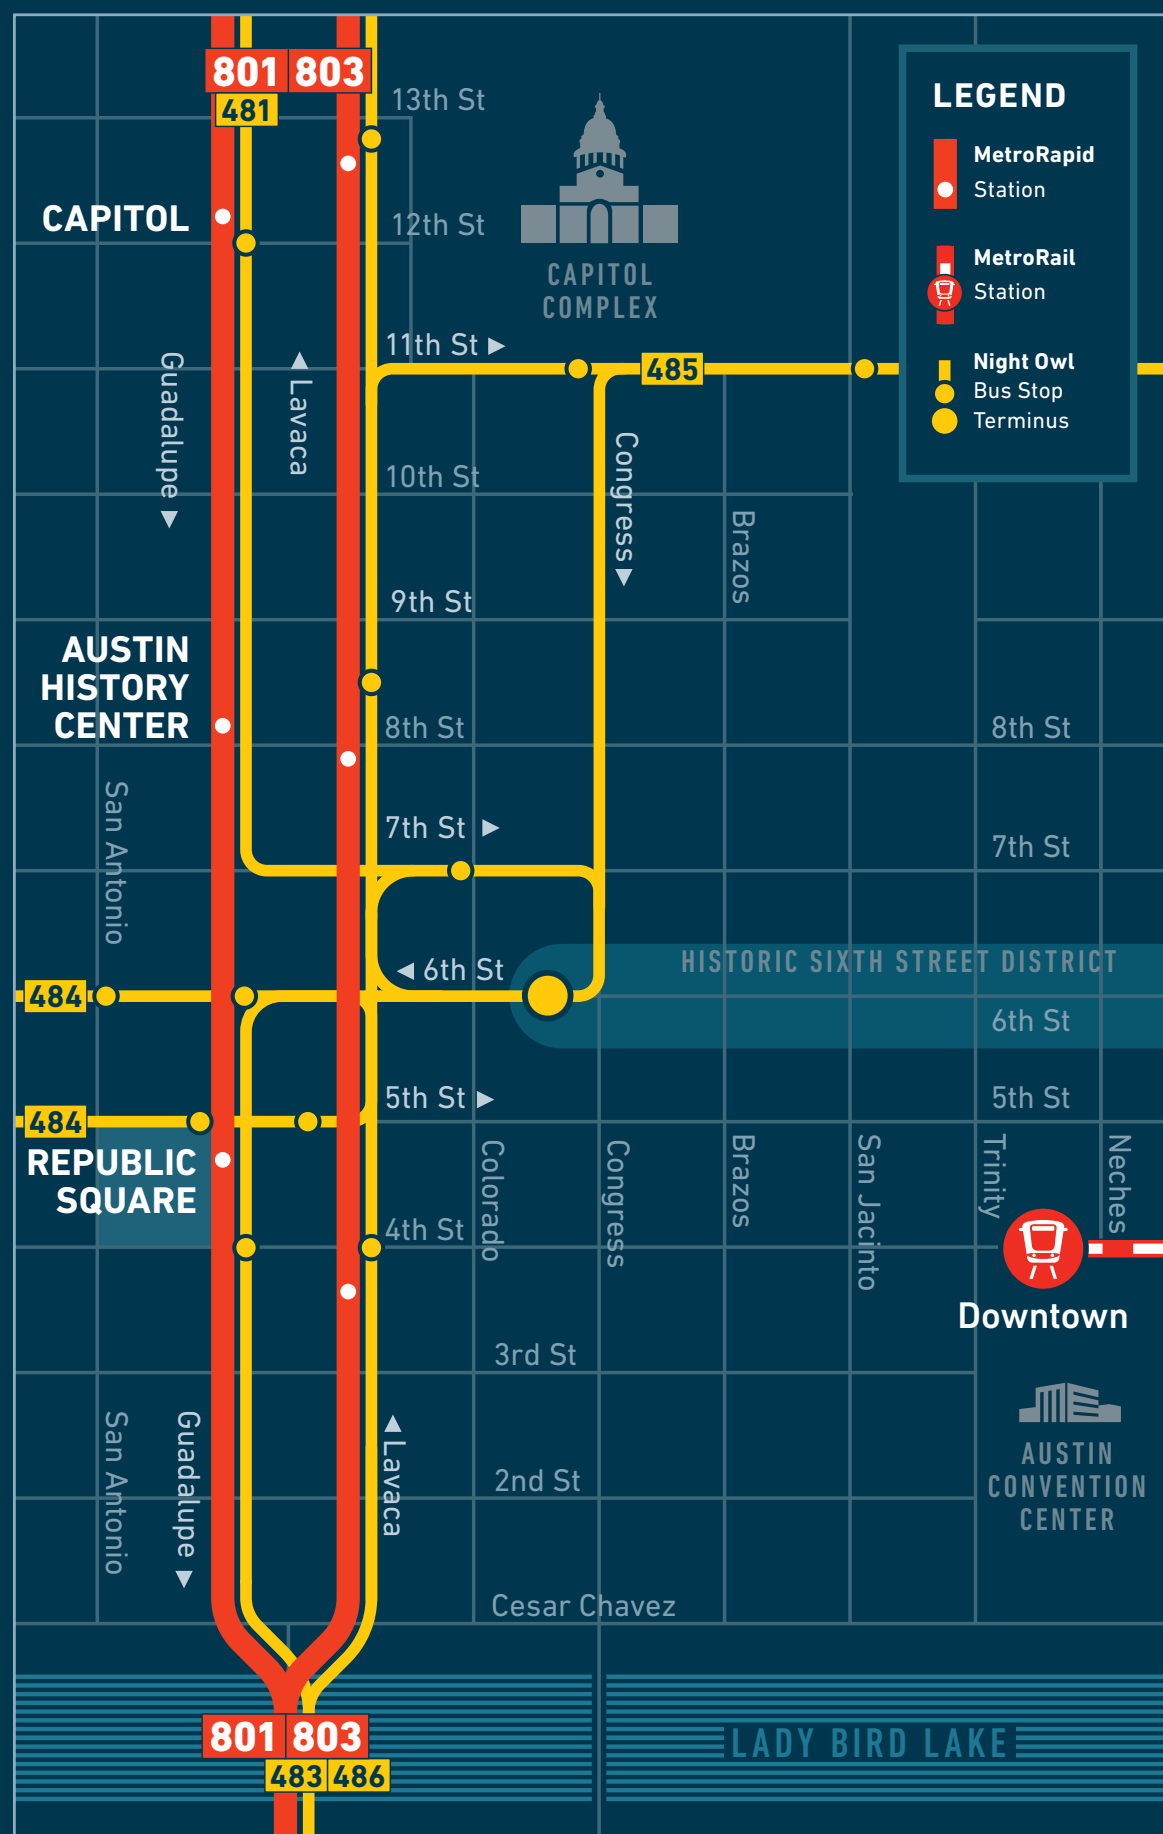

DOWNTOWN AUSTIN