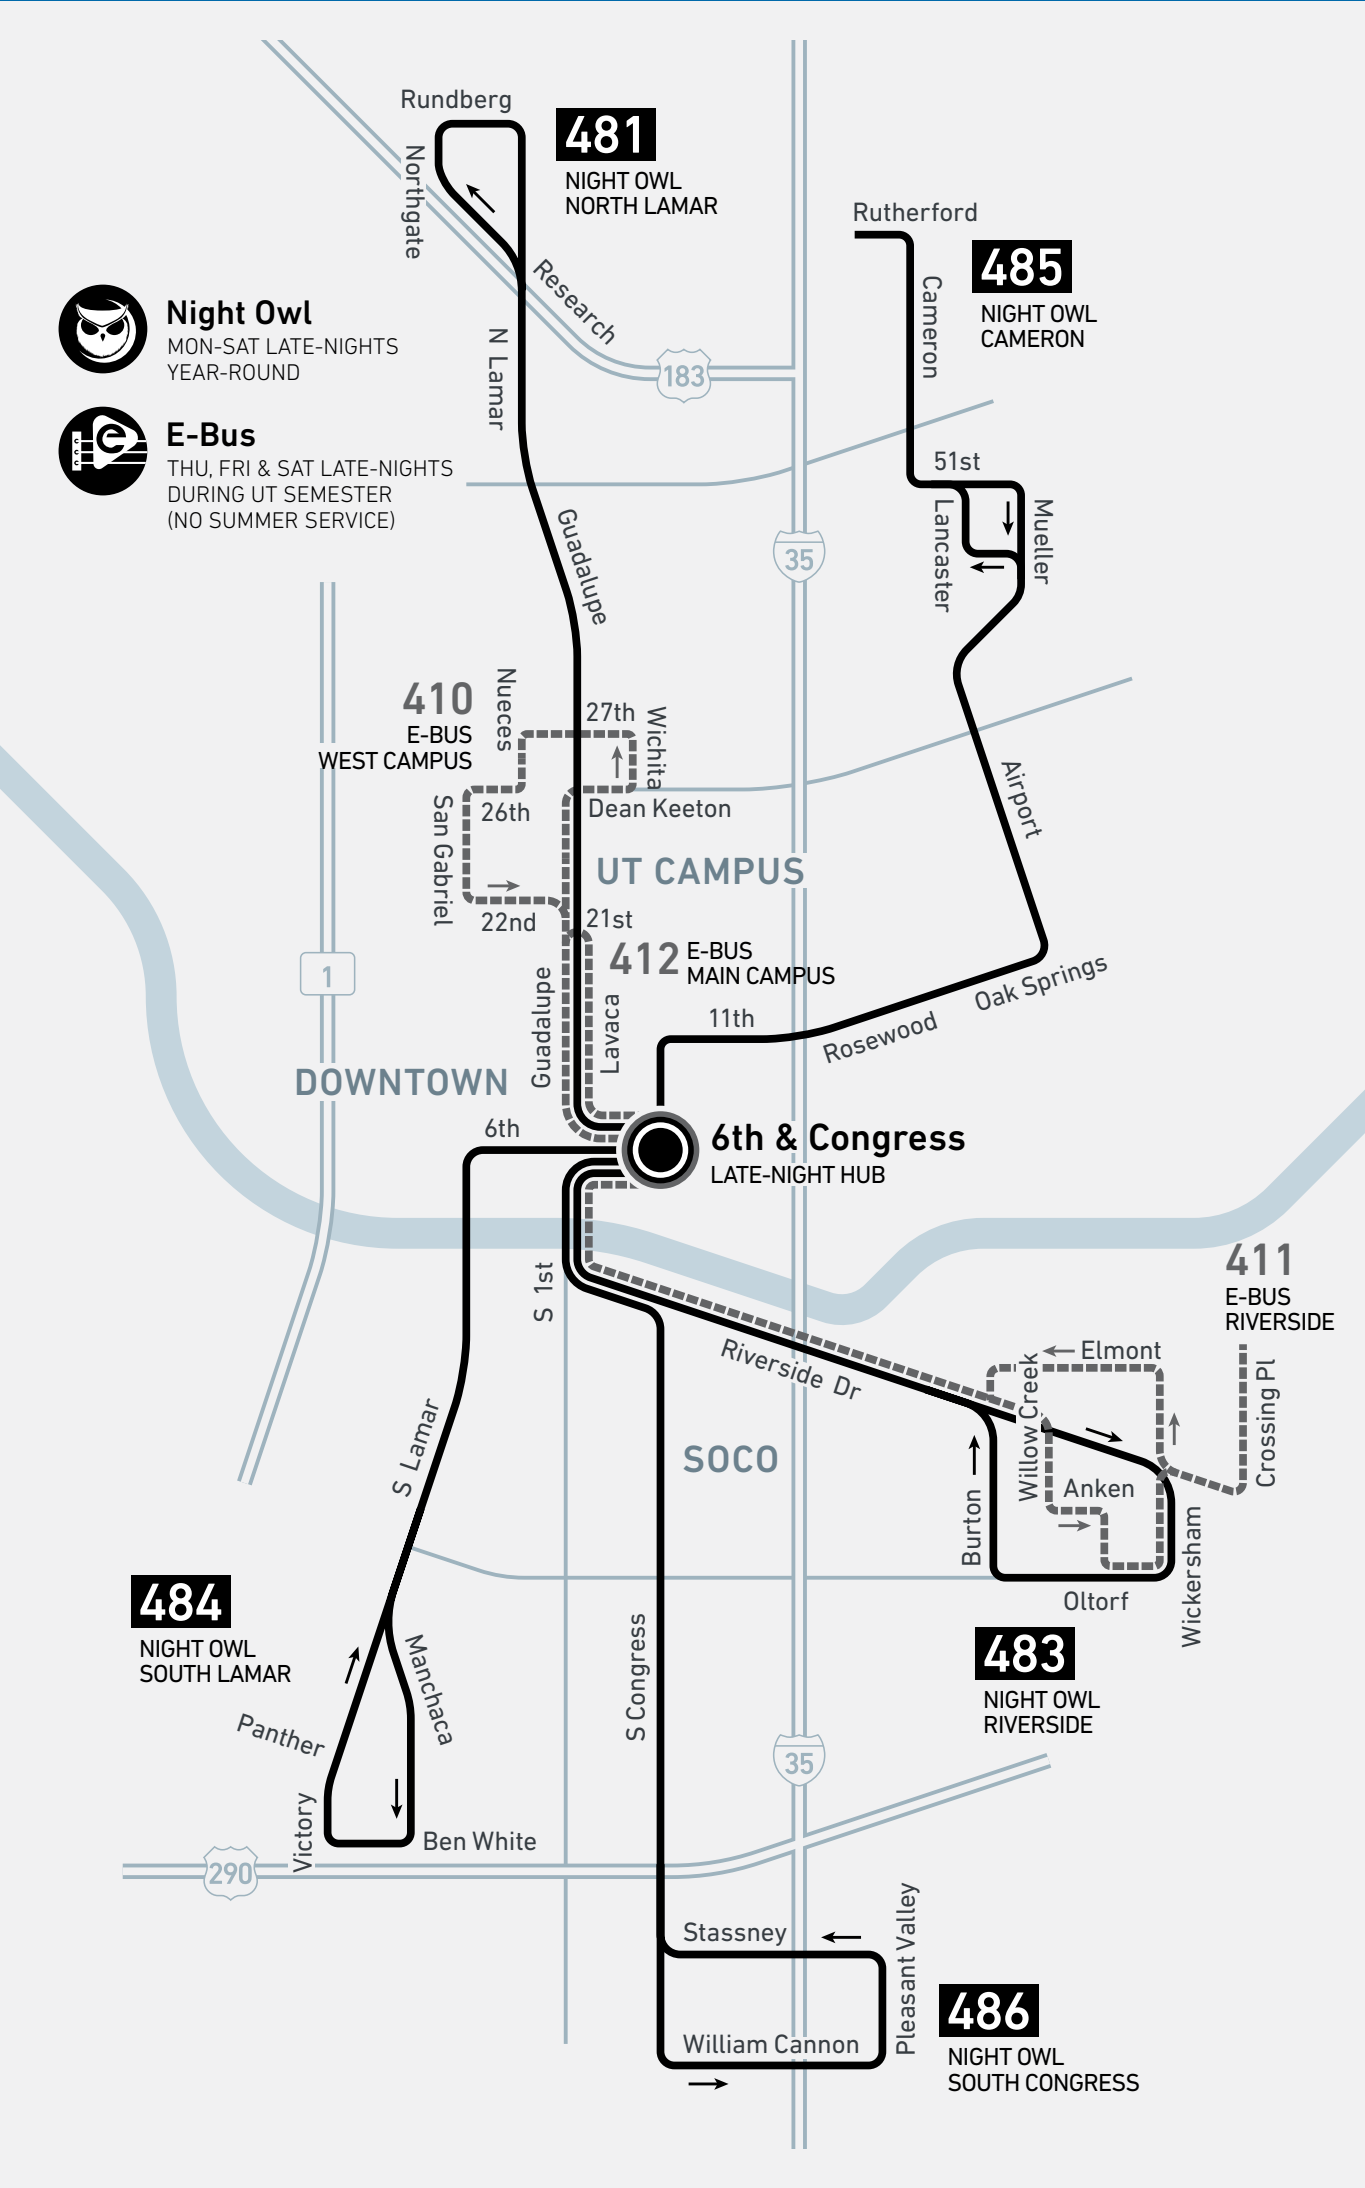

Night Owl & E-Bus