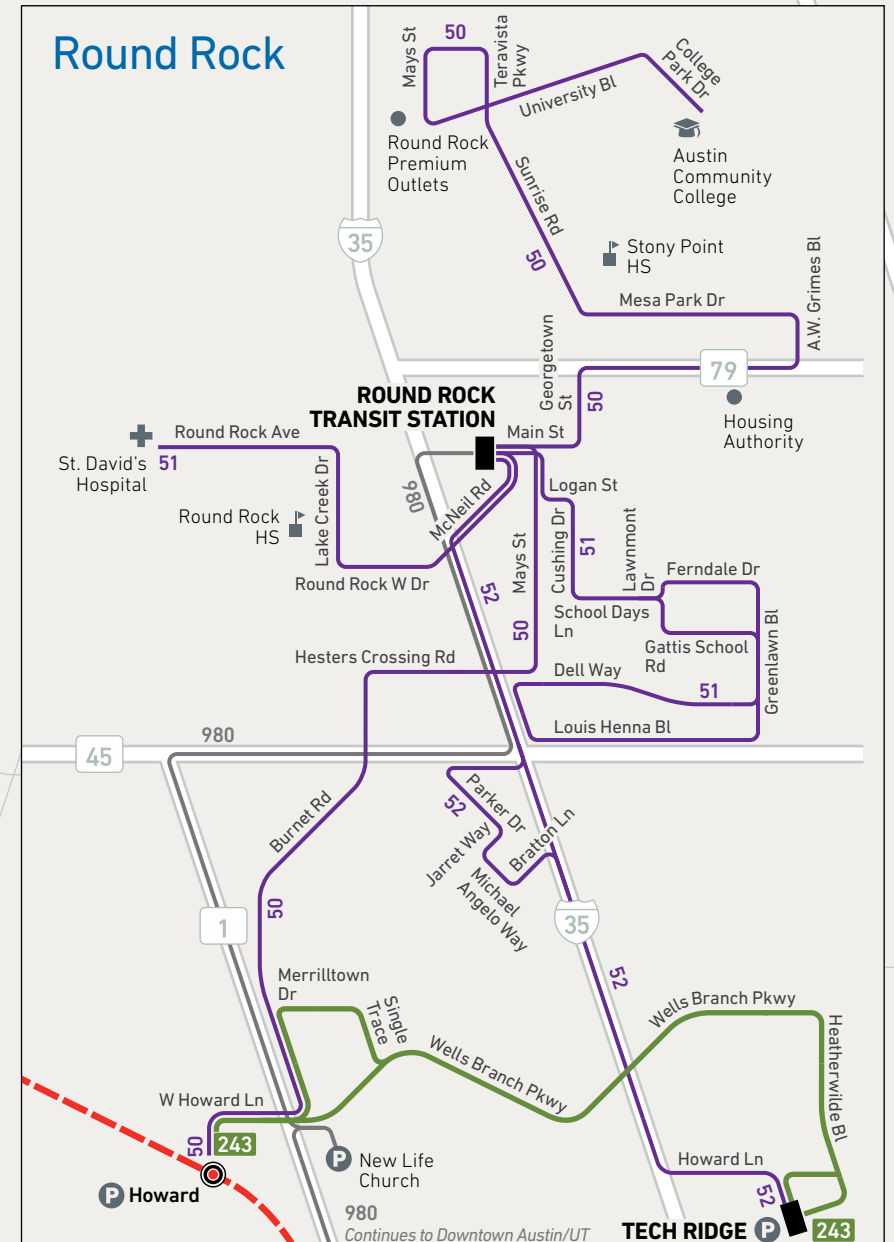

Bus & Rail Service

EFFECTIVE JUNE 3 – AUGUST 18, 2018

LEGEND

High-Frequency Routes

- **803 MetroRapid** Limited-stop service for a faster ride. Board and de-board at designated stations.
- **7 MetroBus Local** Local-stop service. Board and de-board at any bus stop along the route.

Regular Routes

- **6 MetroBus Local** Service to/from and via Downtown Austin along major streets.
- **353 MetroBus Local** Service in outlying areas, including Crosstown, Flex and Feeder routes.
- **656 UT Shuttle** Shuttle service linking University of Texas main campus to outlying residential areas.
- **935 MetroExpress, MetroFlyer** Including Limited routes.
- **50 Round Rock Transit** Round Rock service with connecting AM/PM trips to Austin.
- **465 MetroRail Shuttle** Shuttle service linking MetroRail stations to nearby activity centers.

MetroRail

- **MetroRail Red Line**

Places to Go

- Transit Hub
- School
- Hospital/Medical Center
- Point of Interest
- Park & Ride
- Library
- College/University
- Airport

SCHEMATIC MAP
NOT TO SCALE