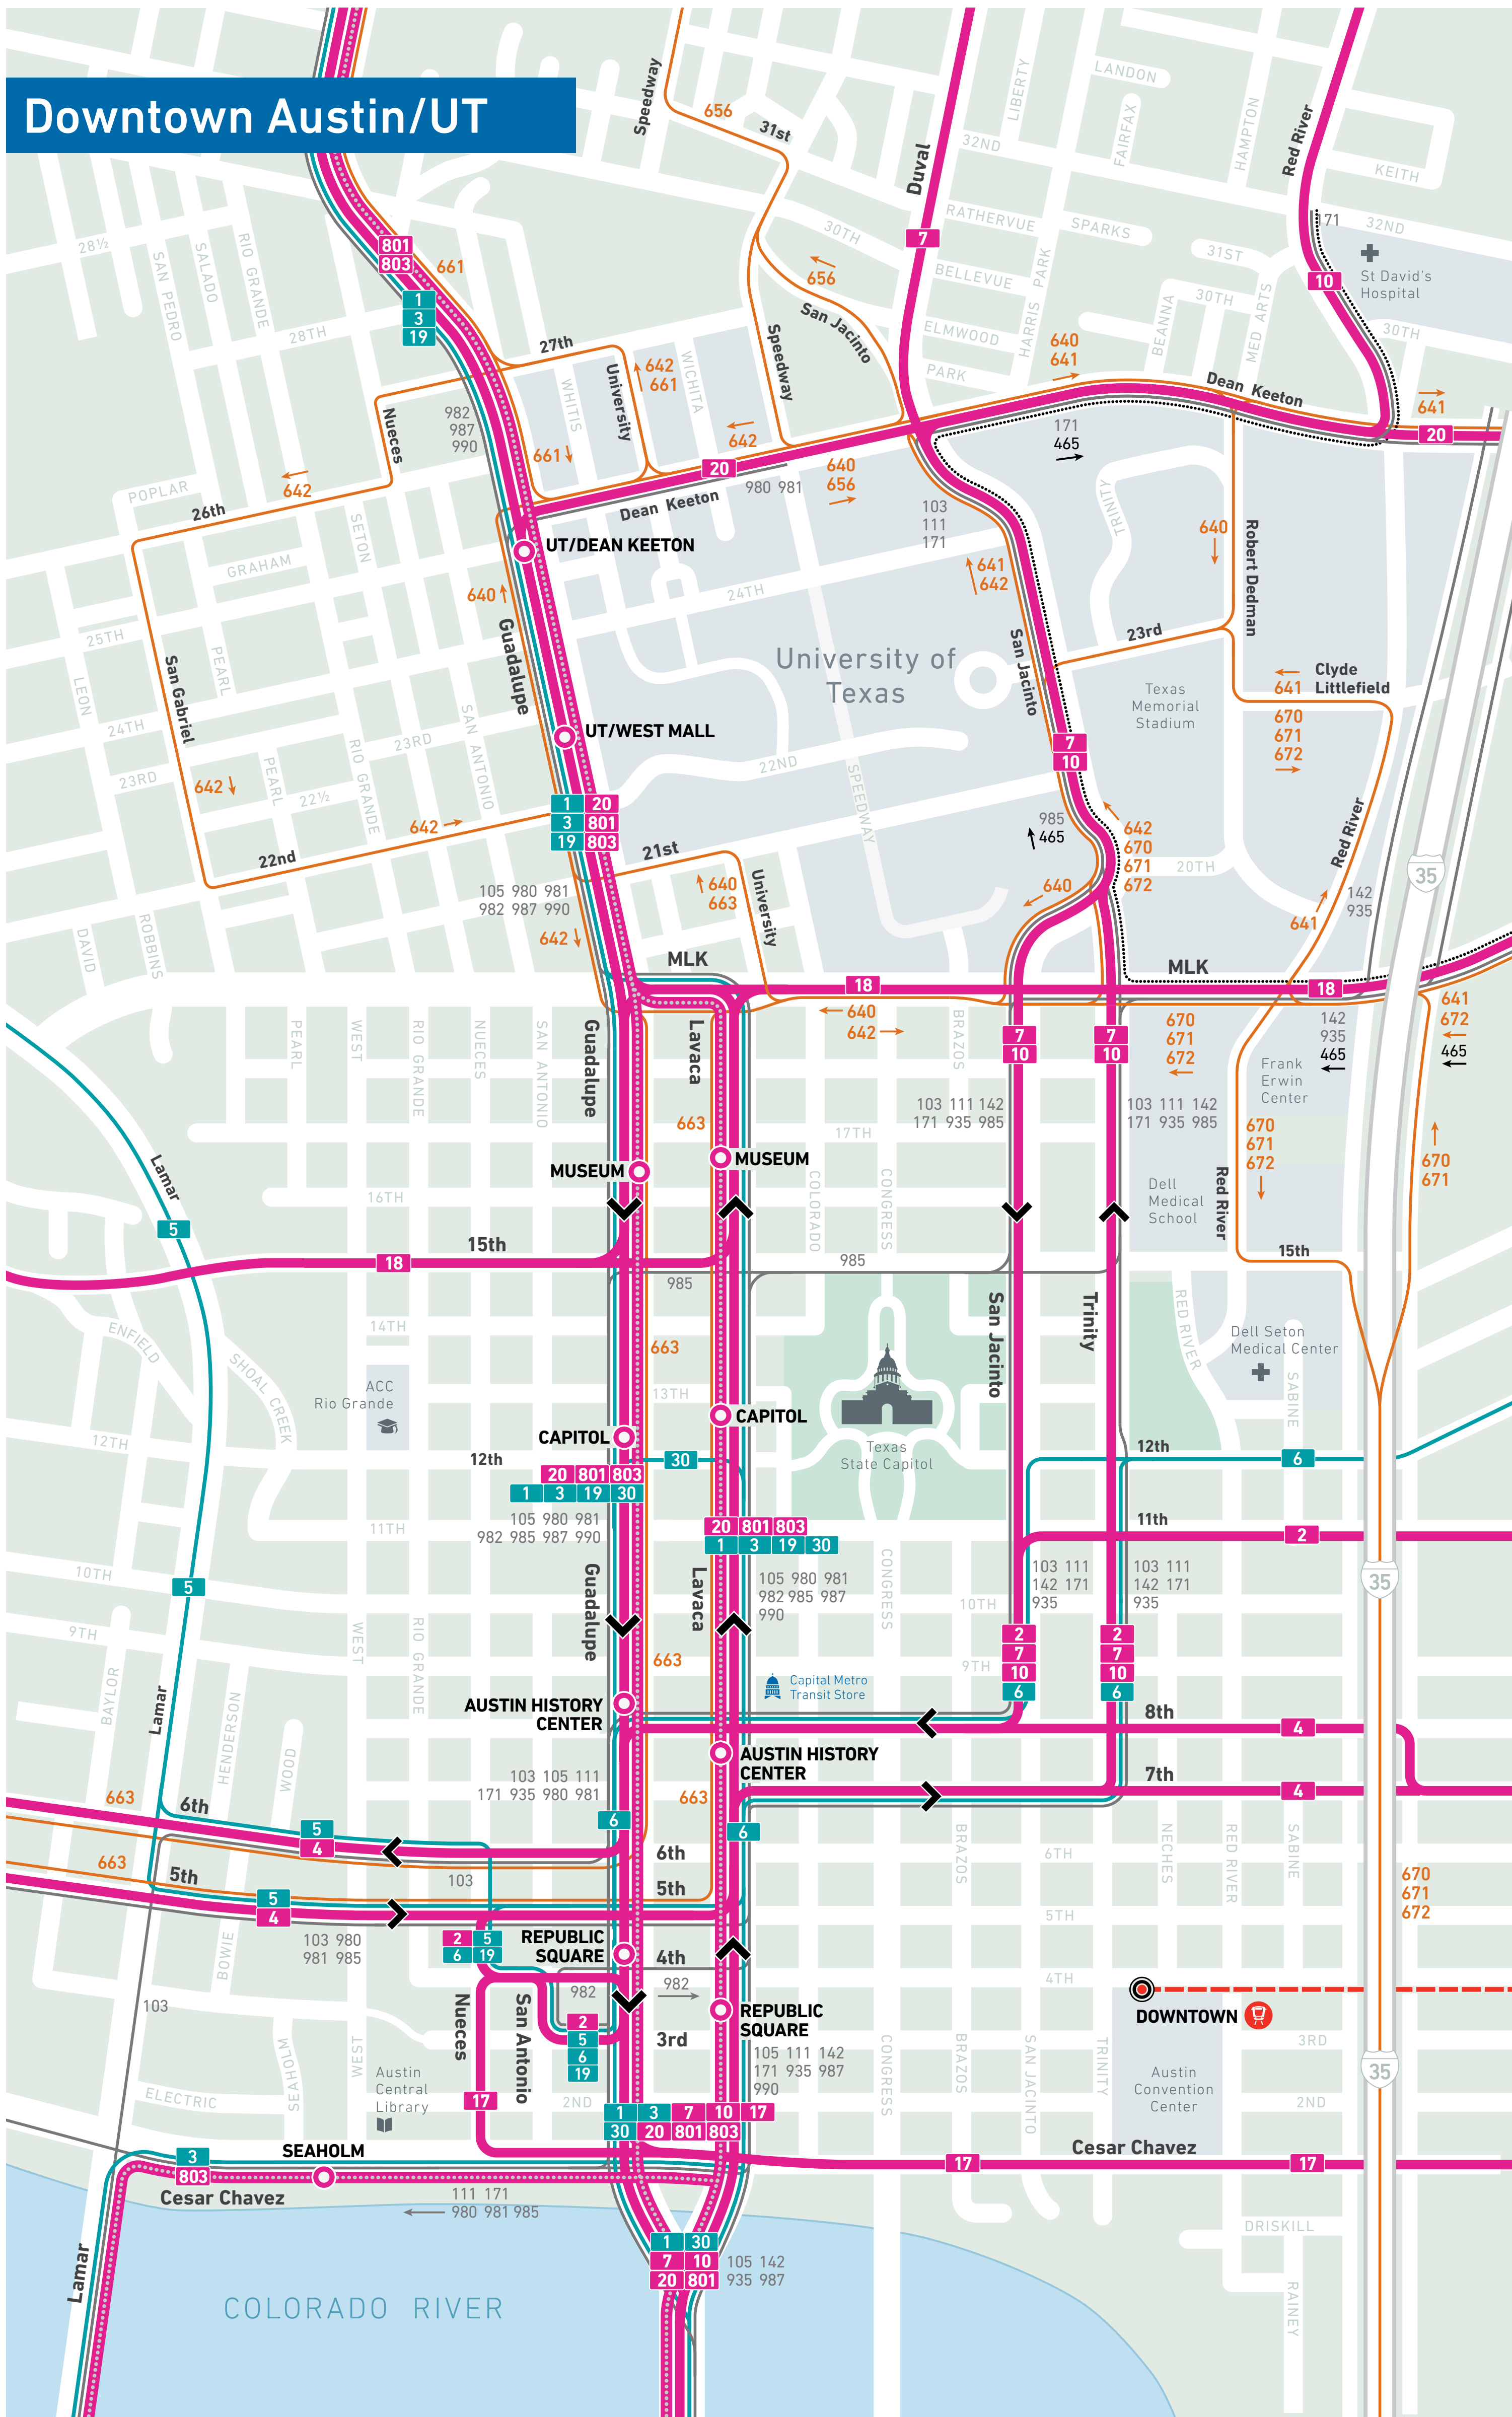

Downtown Austin/UT