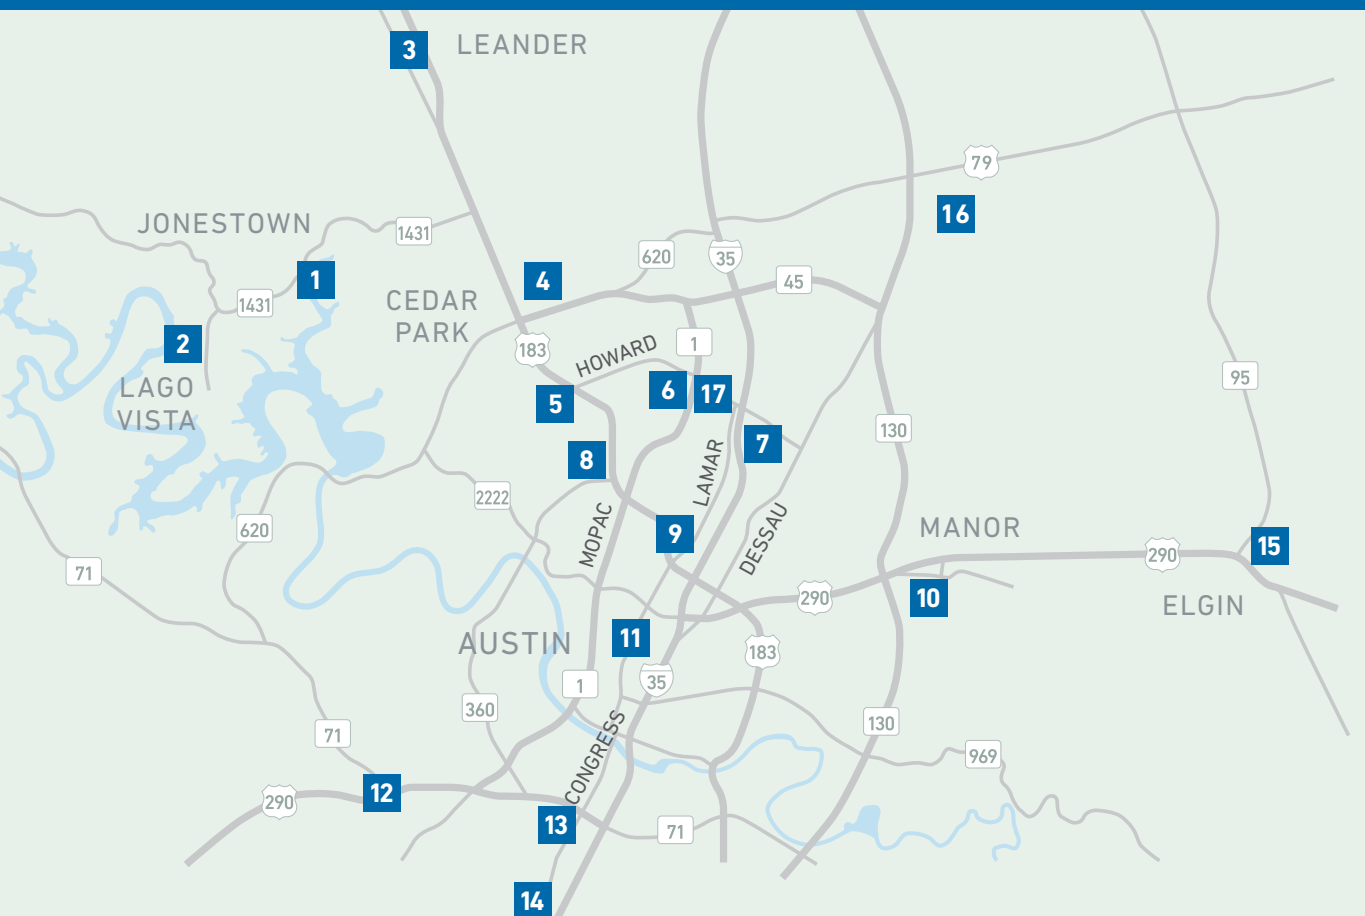

Park & Ride

1 JONESTOWN Park Dr at Crestview 214	7 TECH RIDGE 900 Center Ridge Dr BIKE SHELTER 1 52 135 243 325 392 801 935 CARTS	13 SOUTH CONGRESS TRANSIT CENTER 301 W Ben White BIKE SHELTER 1 310 315 801
2 LAGO VISTA Dawn Dr/Thunderbird 214	8 GREAT HILLS 10500 Jollyville Rd 3 383 981 982	14 SOUTHPARK MEADOWS PARK & RIDE 9300 S IH 35 Frontage Rd. 3 10 201 801
3 LEANDER STATION 800 US-183 North 985 987	9 NORTH LAMAR TRANSIT CENTER 8001 US-183 at N Lamar 1 323 383 801	15 ELGIN TX-95 at Main St 990 CARTS
4 LAKELINE STATION 13701 Lyndhurst St BIKE SHELTER 214 383 985 987 CARTS	10 MANOR Carrie Manor at Lexington 470 990 CARTS	16 ROUND ROCK TRANSIT CENTER 300 W Bagdad Ave 50 51 52 980
5 PAVILION 12400 US-183 383 981 982	11 TRIANGLE 4800 Guadalupe St 1 801 481 656 681 990	17 NEW LIFE PARK & RIDE 3200 Century Park Blvd. 980
6 HOWARD STATION 3710 Howard Ln 50 243	12 OAK HILL US-290 at William Cannon 171 315	

LEGEND

High-Frequency Routes

Buses arrive every 15 minutes or better on weekdays, with 20-30 minute service during most evenings and weekends.

- **801, 803** MetroRapid: Limited-stop service for a faster ride. Board and alight at designated stations.
- **7** MetroBus Local: Local-stop service. Board and alight at any bus stop along the route.
- **30** MetroRapid: Limited-stop service for a faster ride. Board and alight at designated stations.
- **19** MetroRapid: Limited-stop service for a faster ride. Board and alight at designated stations.

MetroRail

Rail service between Leander and downtown Austin. Consult the schedule for weekday and Saturday times at each station.

- **MetroRail Red Line**

Places to Go

- Transit Hub
- High School
- Hospital/Medical Center
- Point of Interest
- Park & Ride
- Library
- College/University
- Airport

Regular Routes

Times and service levels vary by route. Consult individual route schedules for specific information.

- **6** MetroBus Local: Service to, from and via Downtown Austin along major streets.
- **656** UT Shuttle: Shuttle service linking University of Texas main campus to outlying residential areas.
- **50** Round Rock Transit: Round Rock service with connecting AM/PM trips to Austin.
- **803** MetroBus Local: Service in outlying areas, including Crosstown, Flex and Feeder routes.
- **935** MetroExpress, MetroFlyer: Including Limited routes.
- **465** MetroRail Shuttle: Shuttle service linking MetroRail stations to nearby activity centers.

Special routes such as **Night Owl**, **E-Bus**, **combined UT Shuttle**, and **UT Shuttle campus circular** routes do not appear on this map. See the Downtown/UT inset, the Night Owl & E-Bus inset and individual route schedules for more information.