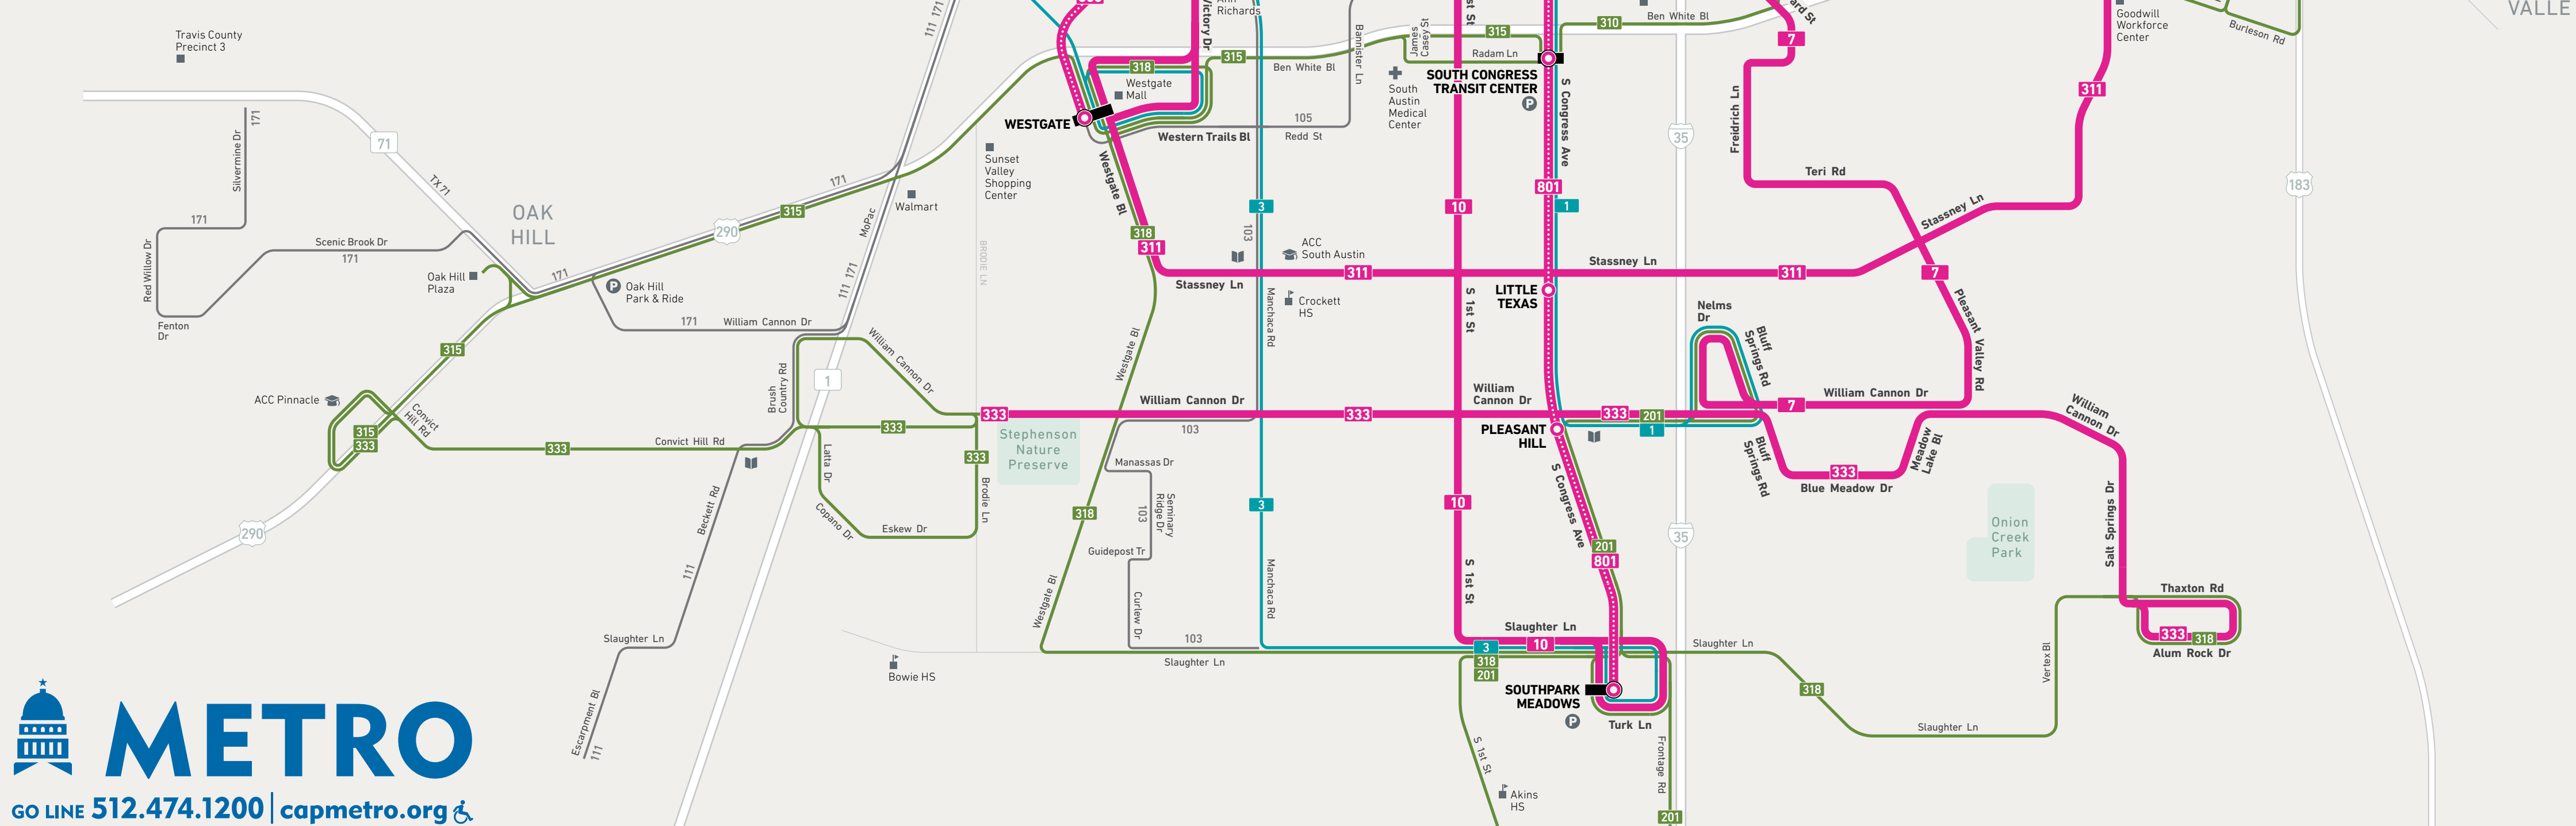

Bus & Rail Service

EFFECTIVE JUNE 3 – AUGUST 18, 2018

LEGEND

High-Frequency Routes

- **803 MetroRapid** Limited-stop service for a faster ride. Board and de-board at designated stations.
- **7 MetroBus Local** Local-stop service. Board and de-board at any bus stop along the route.

Regular Routes

- **6 MetroBus Local** Service to/from and via Downtown Austin along major streets.
- **353 MetroBus Local** Service in outlying areas, including Crosstown, Flex and Feeder routes.
- **656 UT Shuttle** Shuttle service linking University of Texas main campus to outlying residential areas.
- **935 MetroExpress, MetroFlyer** Including Limited routes.
- **50 Round Rock Transit** Round Rock service with connecting AM/PM trips to Austin.
- **465 MetroRail Shuttle** Shuttle service linking MetroRail stations to nearby activity centers.

MetroRail

- **MetroRail Red Line**

Places to Go

- Transit Hub
- School
- Hospital/Medical Center
- Point of Interest
- Park & Ride
- Library
- College/University
- Airport

SCHEMATIC MAP
NOT TO SCALE