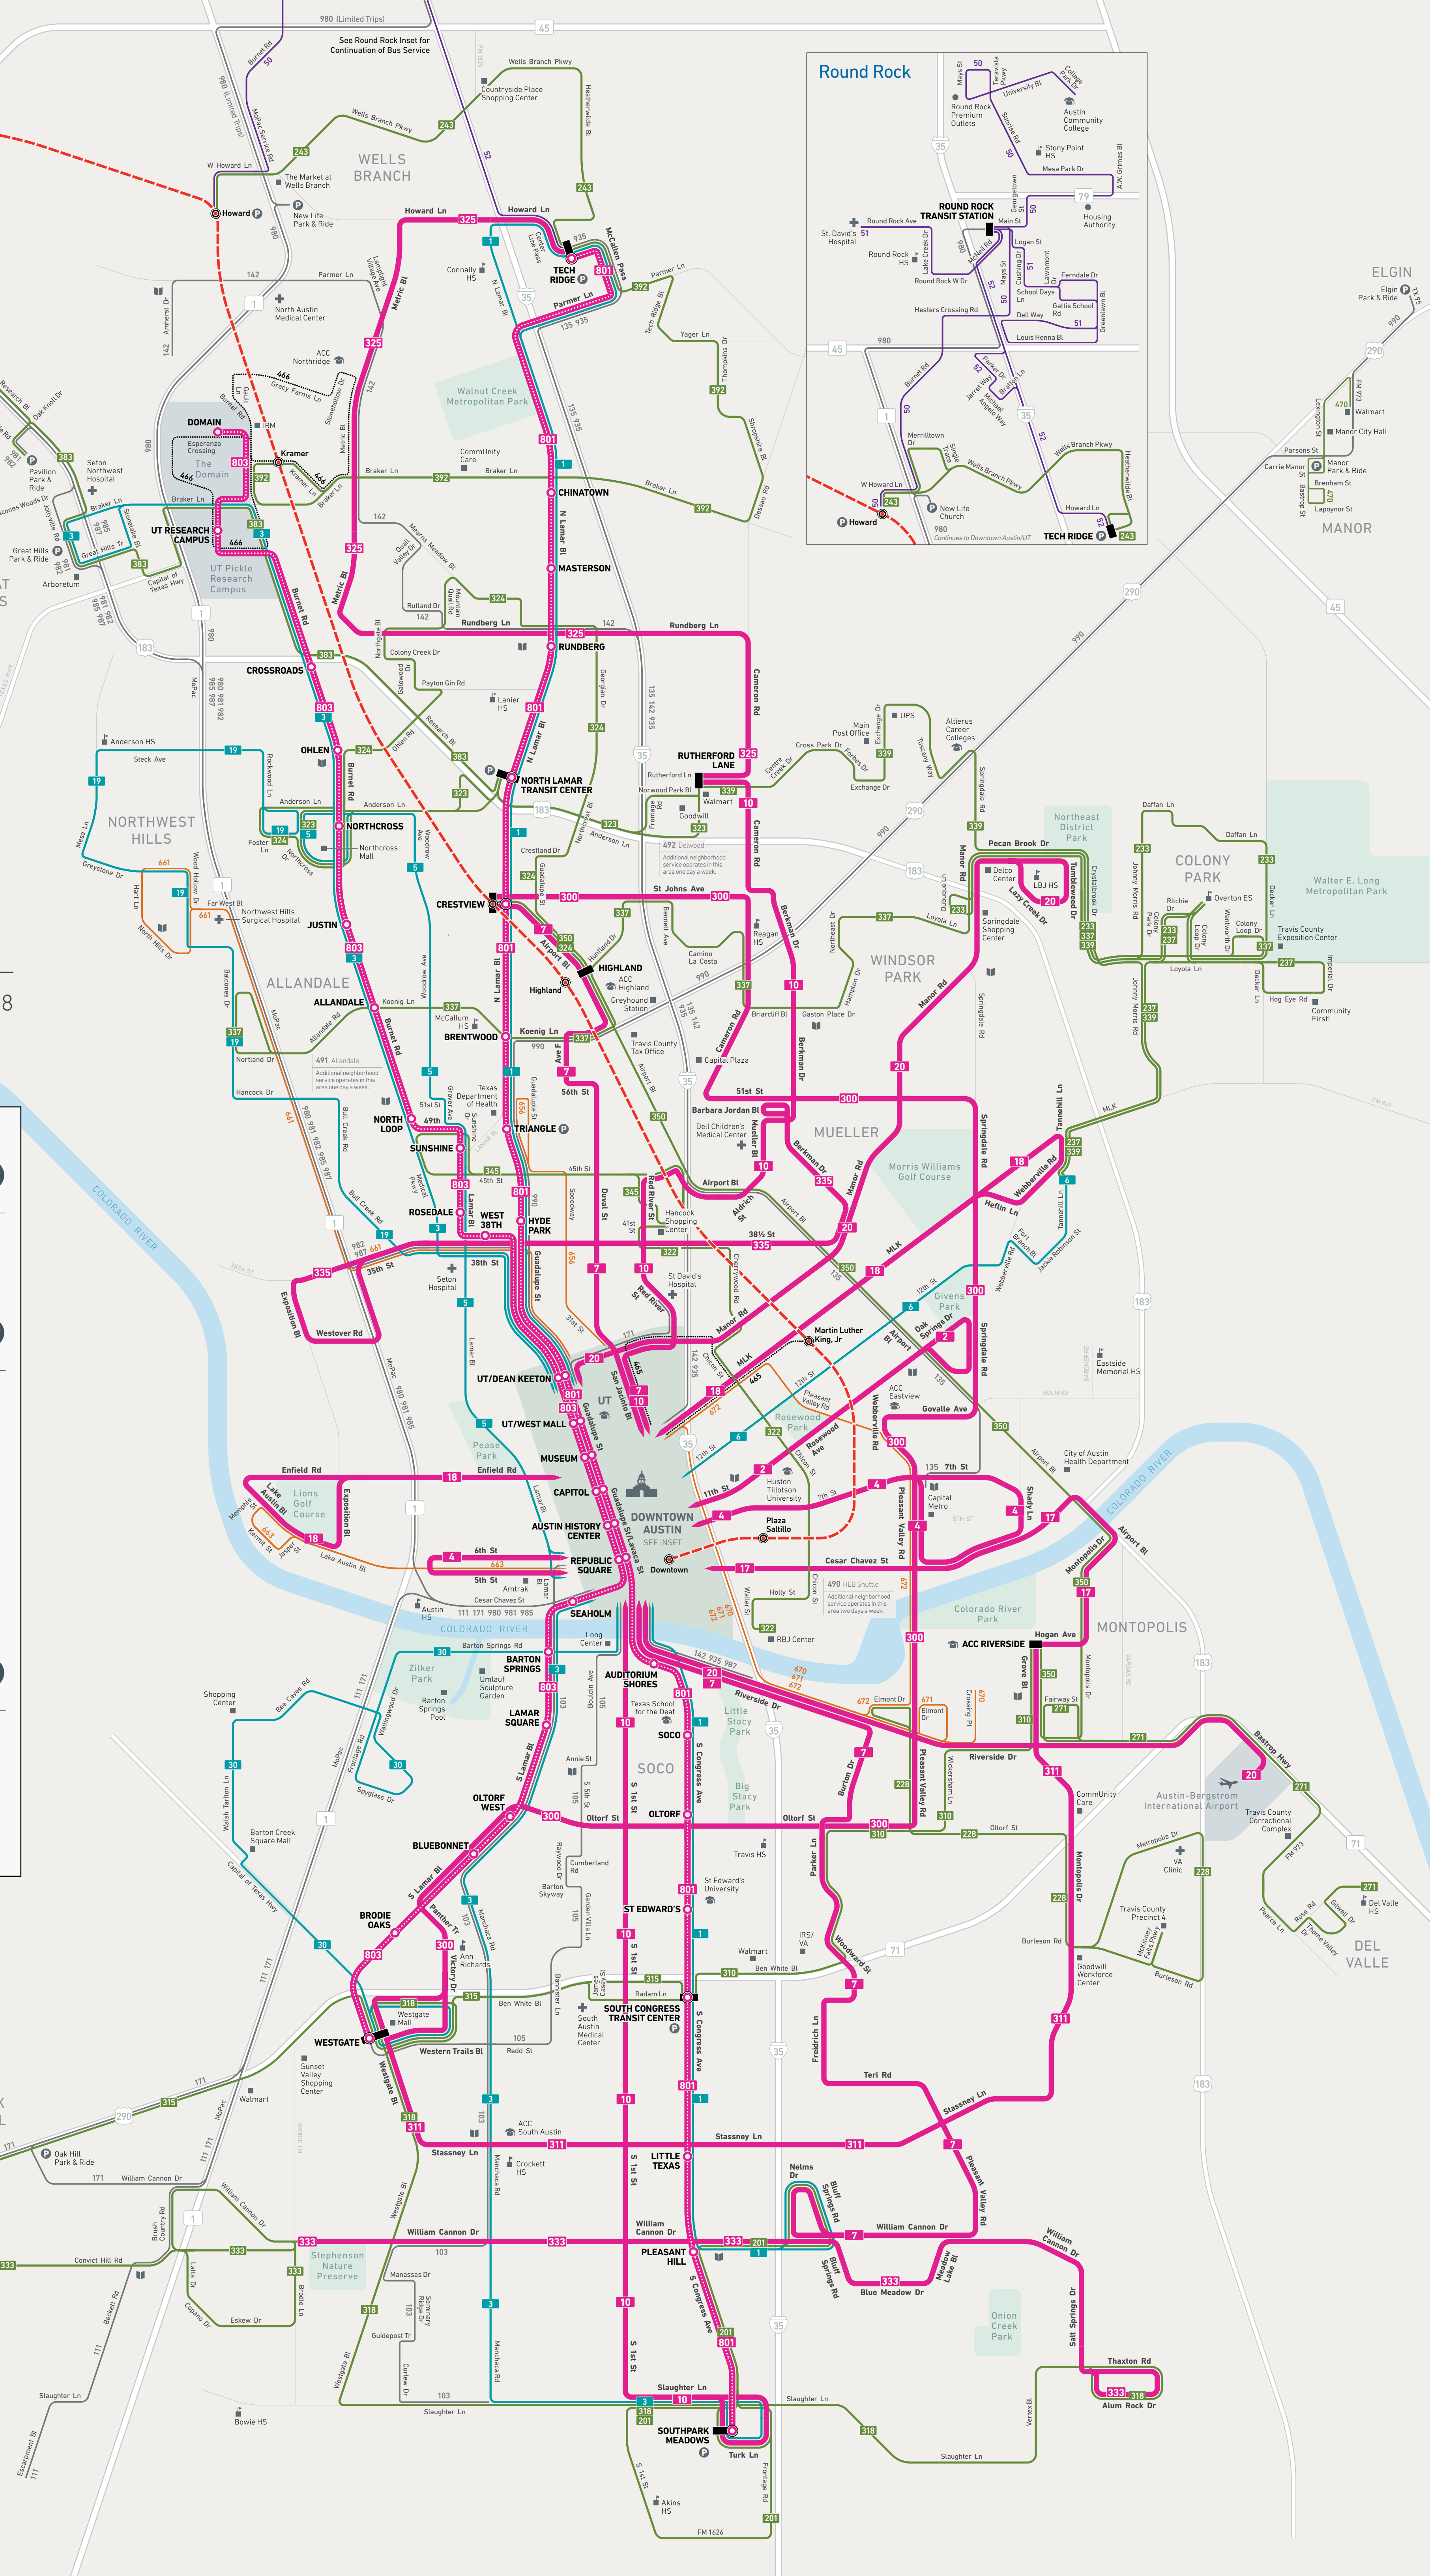

Bus & Rail Service

EFFECTIVE JUNE 3 – AUGUST 18, 2018

LEGEND

High-Frequency Routes

- **803 MetroRapid** Limited-stop service for a faster ride. Board and de-board at designated stations.
- **7 MetroBus Local** Local-stop service. Board and de-board at any bus stop along the route.

Regular Routes

- **6 MetroBus Local** Service to/from and via Downtown Austin along major streets.
- **353 MetroBus Local** Service in outlying areas, including Crosstown, Flex and Feeder routes.
- **656 UT Shuttle** Shuttle service linking University of Texas main campus to outlying residential areas.
- **935 MetroExpress, MetroFlyer** Including Limited routes.
- **50 Round Rock Transit** Round Rock service with connecting AM/PM trips to Austin.
- **465 MetroRail Shuttle** Shuttle service linking MetroRail stations to nearby activity centers.

MetroRail

- **MetroRail Red Line**

Places to Go

- Transit Hub
- School
- Hospital/Medical Center
- Point of Interest
- Park & Ride
- Library
- College/University
- Airport

SCHEMATIC MAP NOT TO SCALE