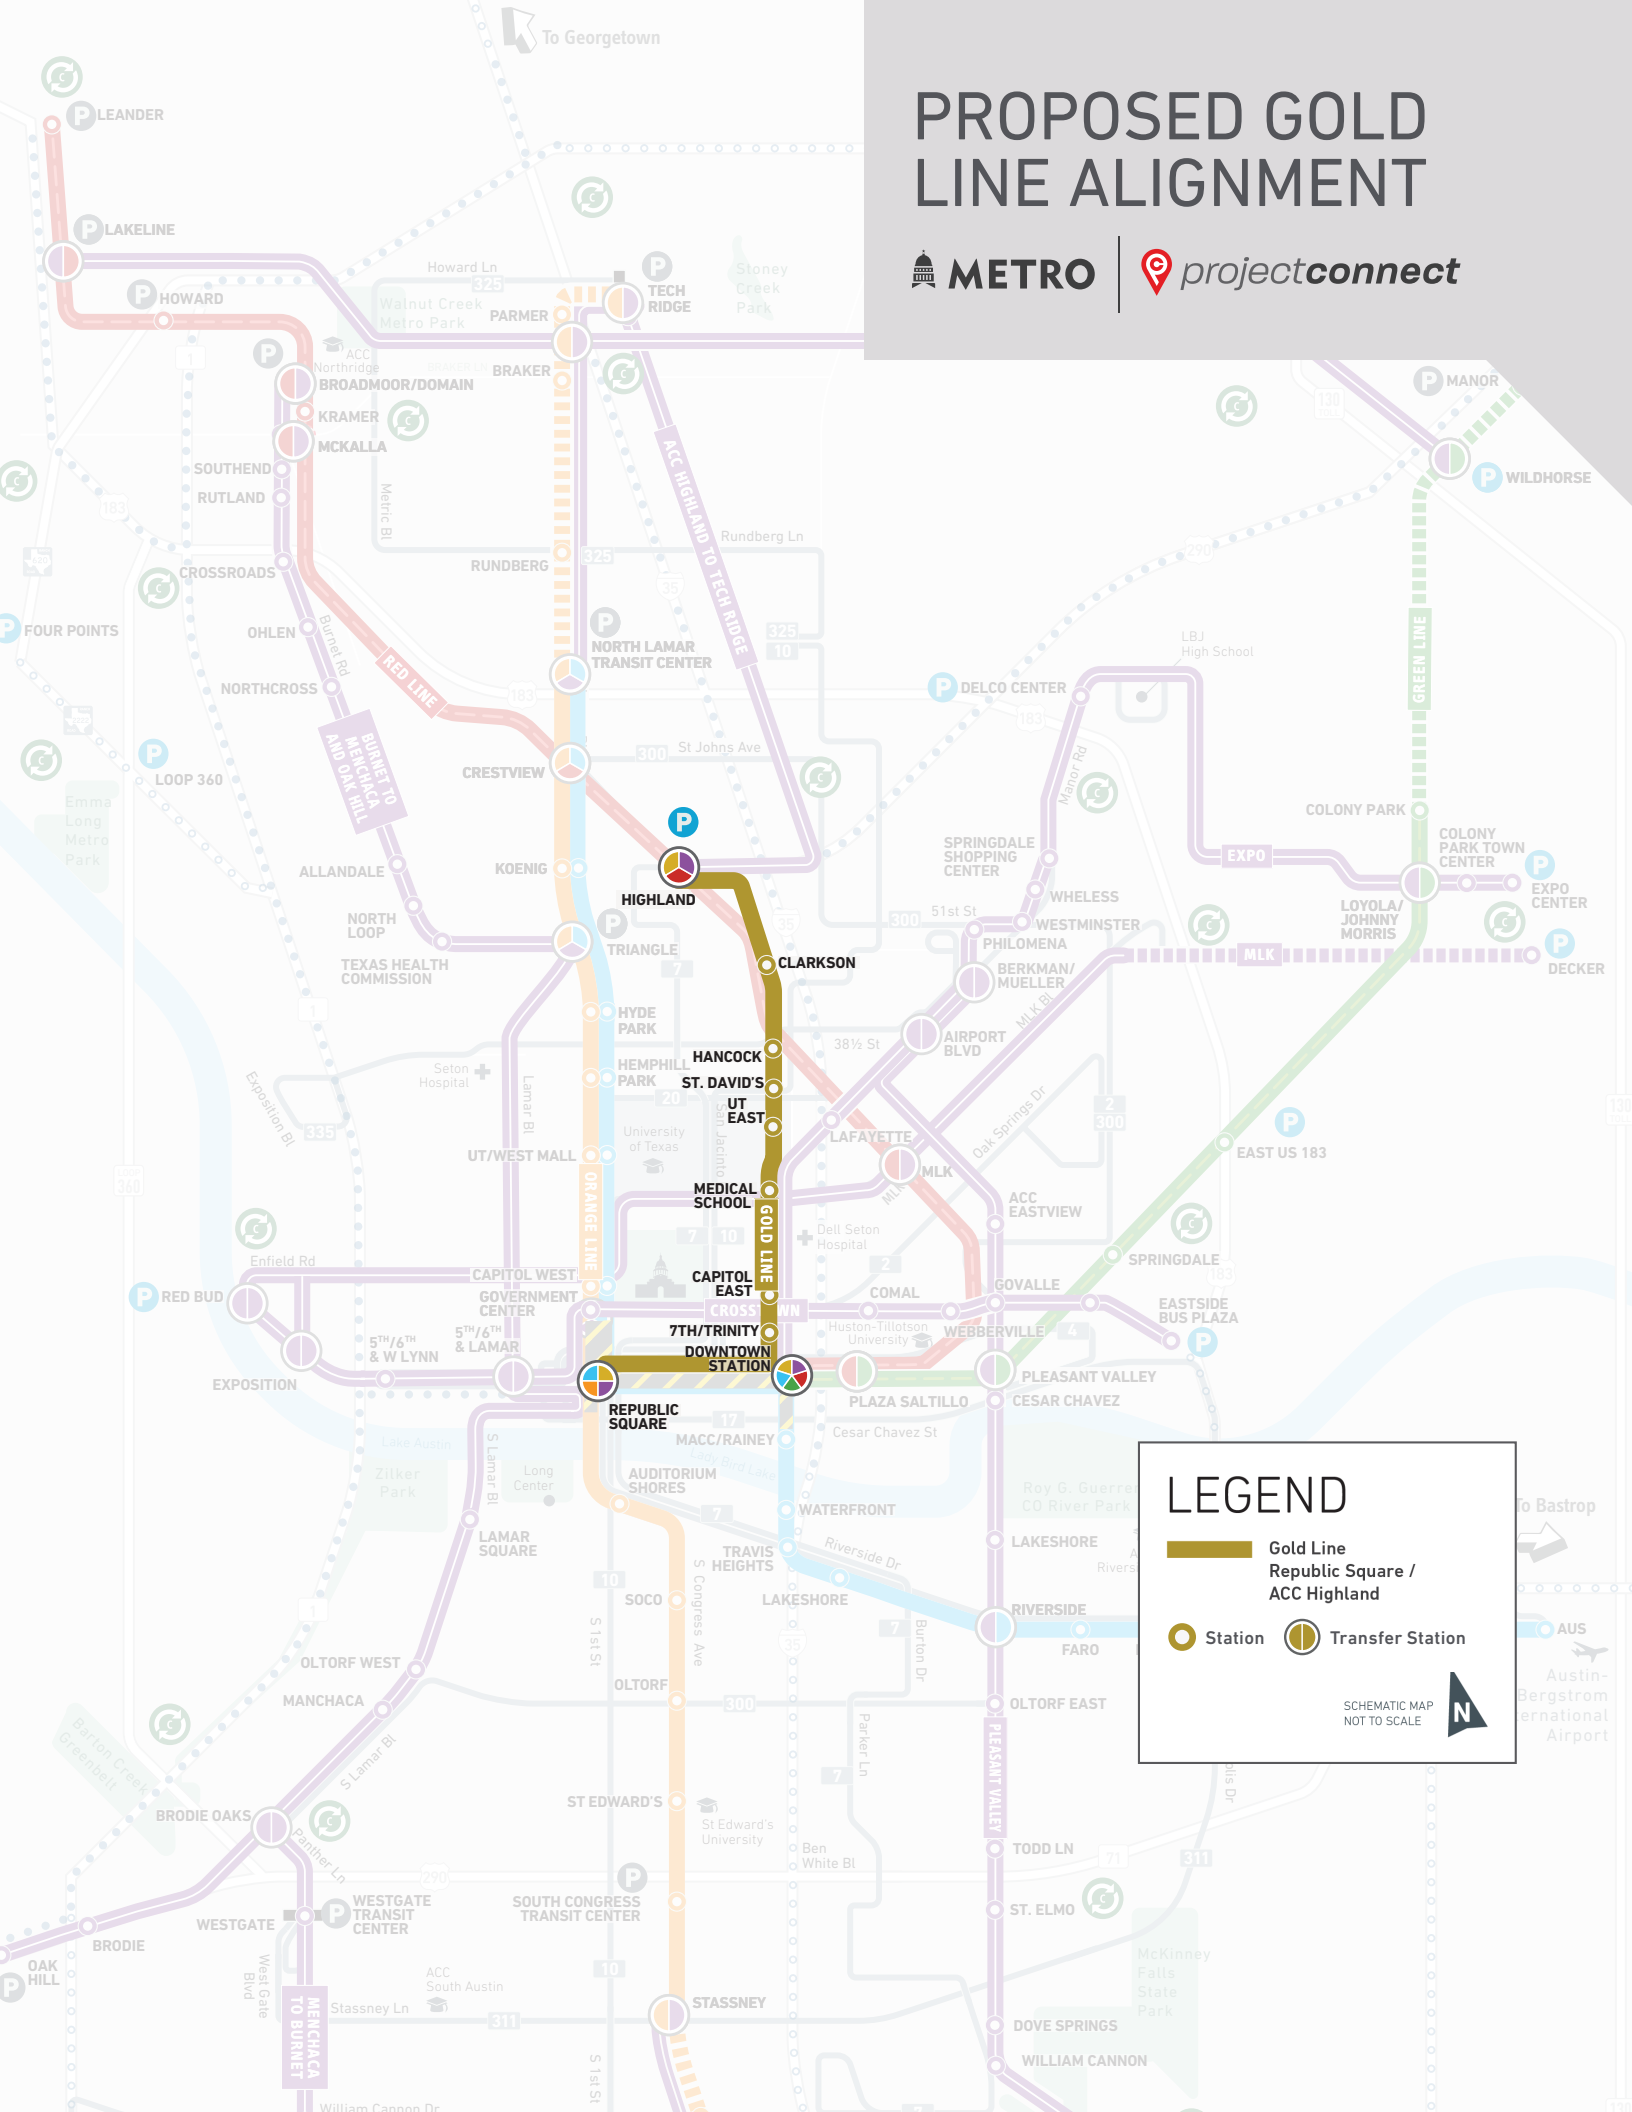

# PROPOSED GOLD LINE ALIGNMENT

## LEGEND

 Gold Line  
 Republic Square /  
 ACC High Road

 Station

 Transfer Station

SCHEMATIC MAP  
 NOT TO SCALE

To Bastrop

AUS  
 Austin-Bergstrom  
 International  
 Airport