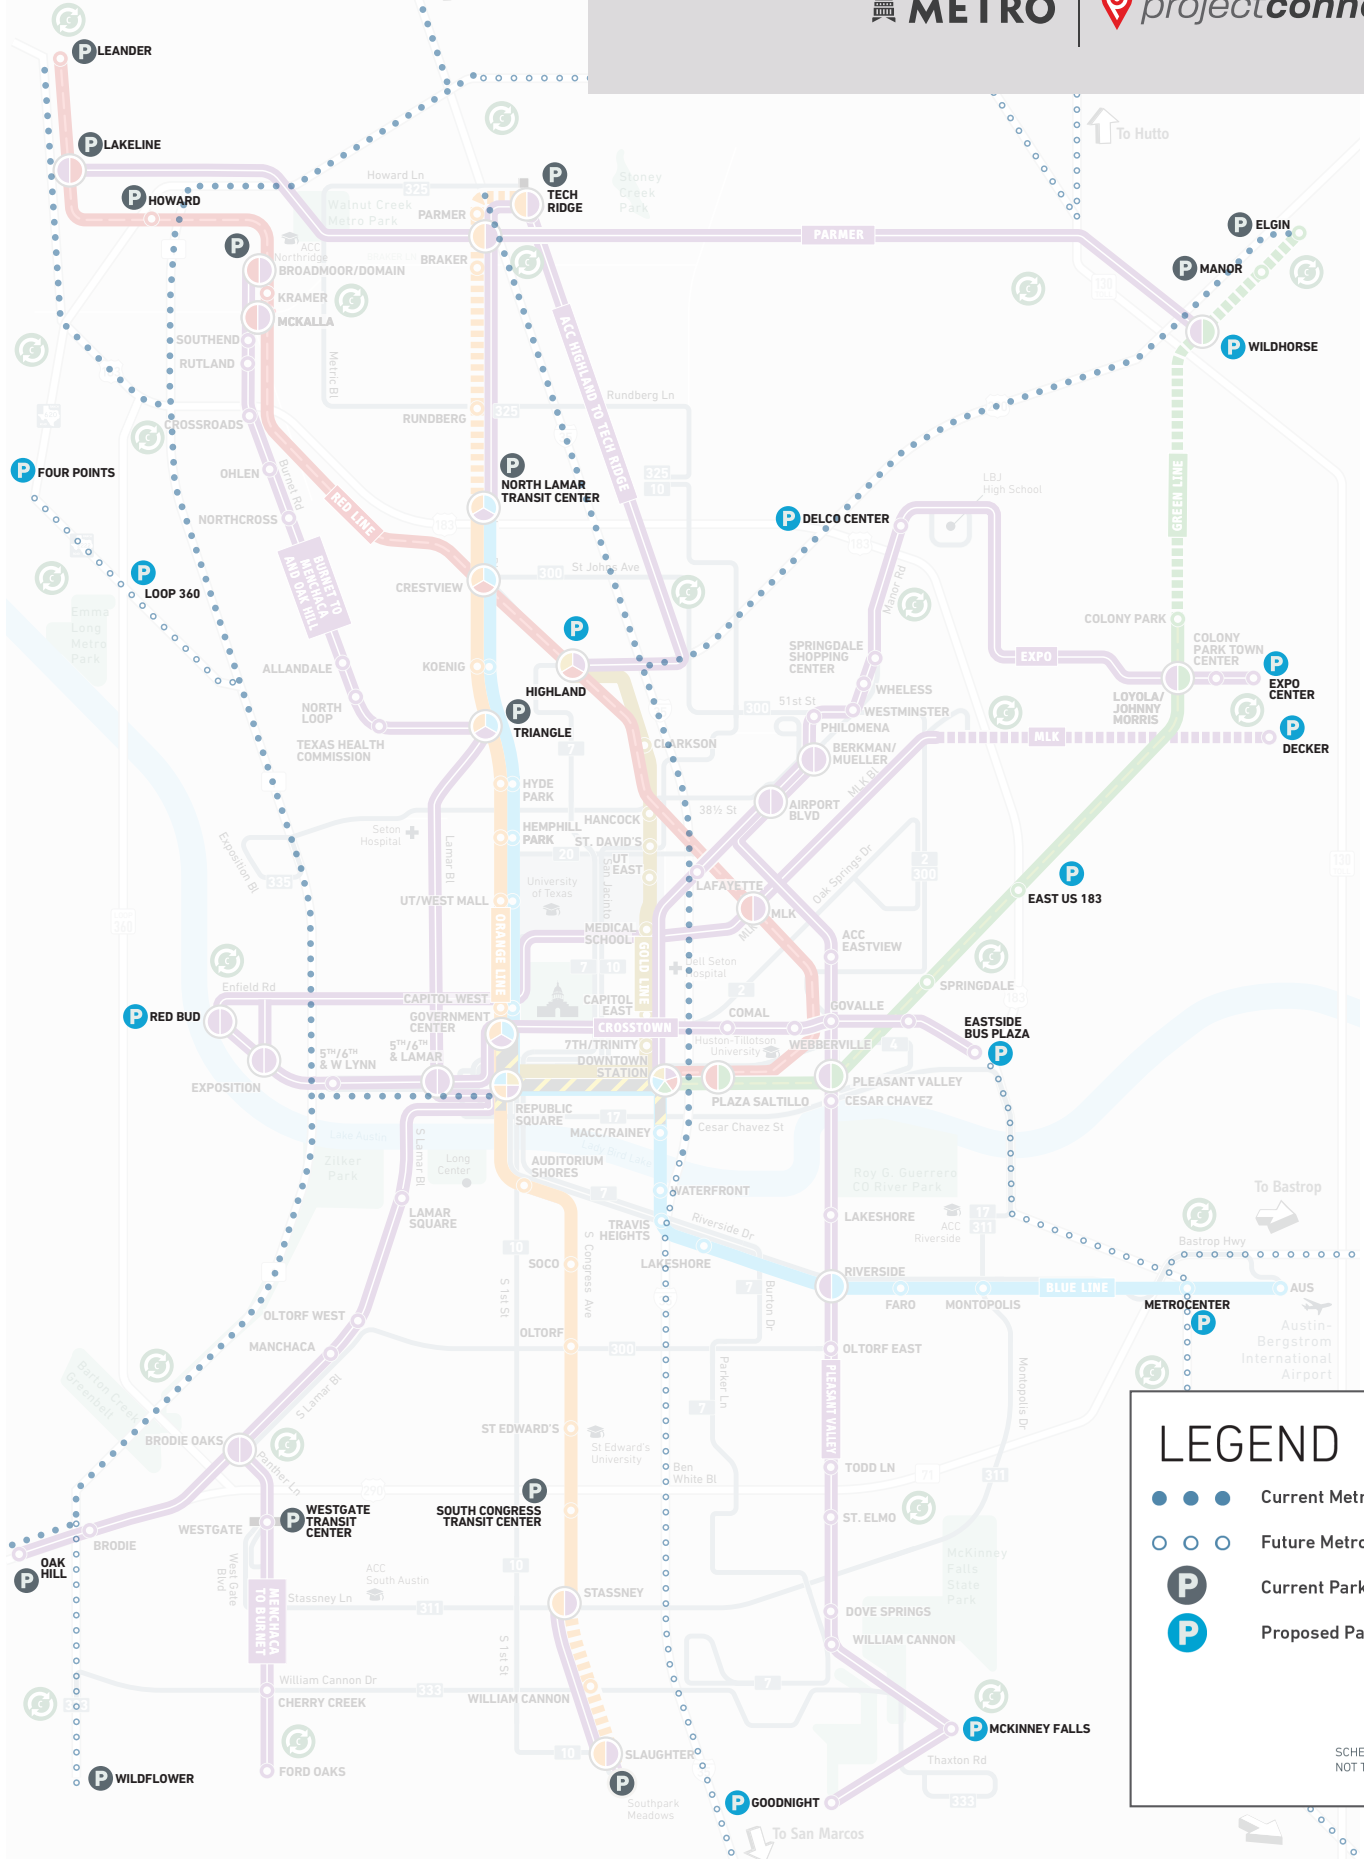

# PROPOSED PARK & RIDES

**METRO**

**projectconnect**

## LEGEND

- ● ● Current MetroExpress Route
- ○ ○ Future MetroExpress Route
- P Current Park & Ride
- P Proposed Park & Ride

SCHEMATIC MAP  
NOT TO SCALE