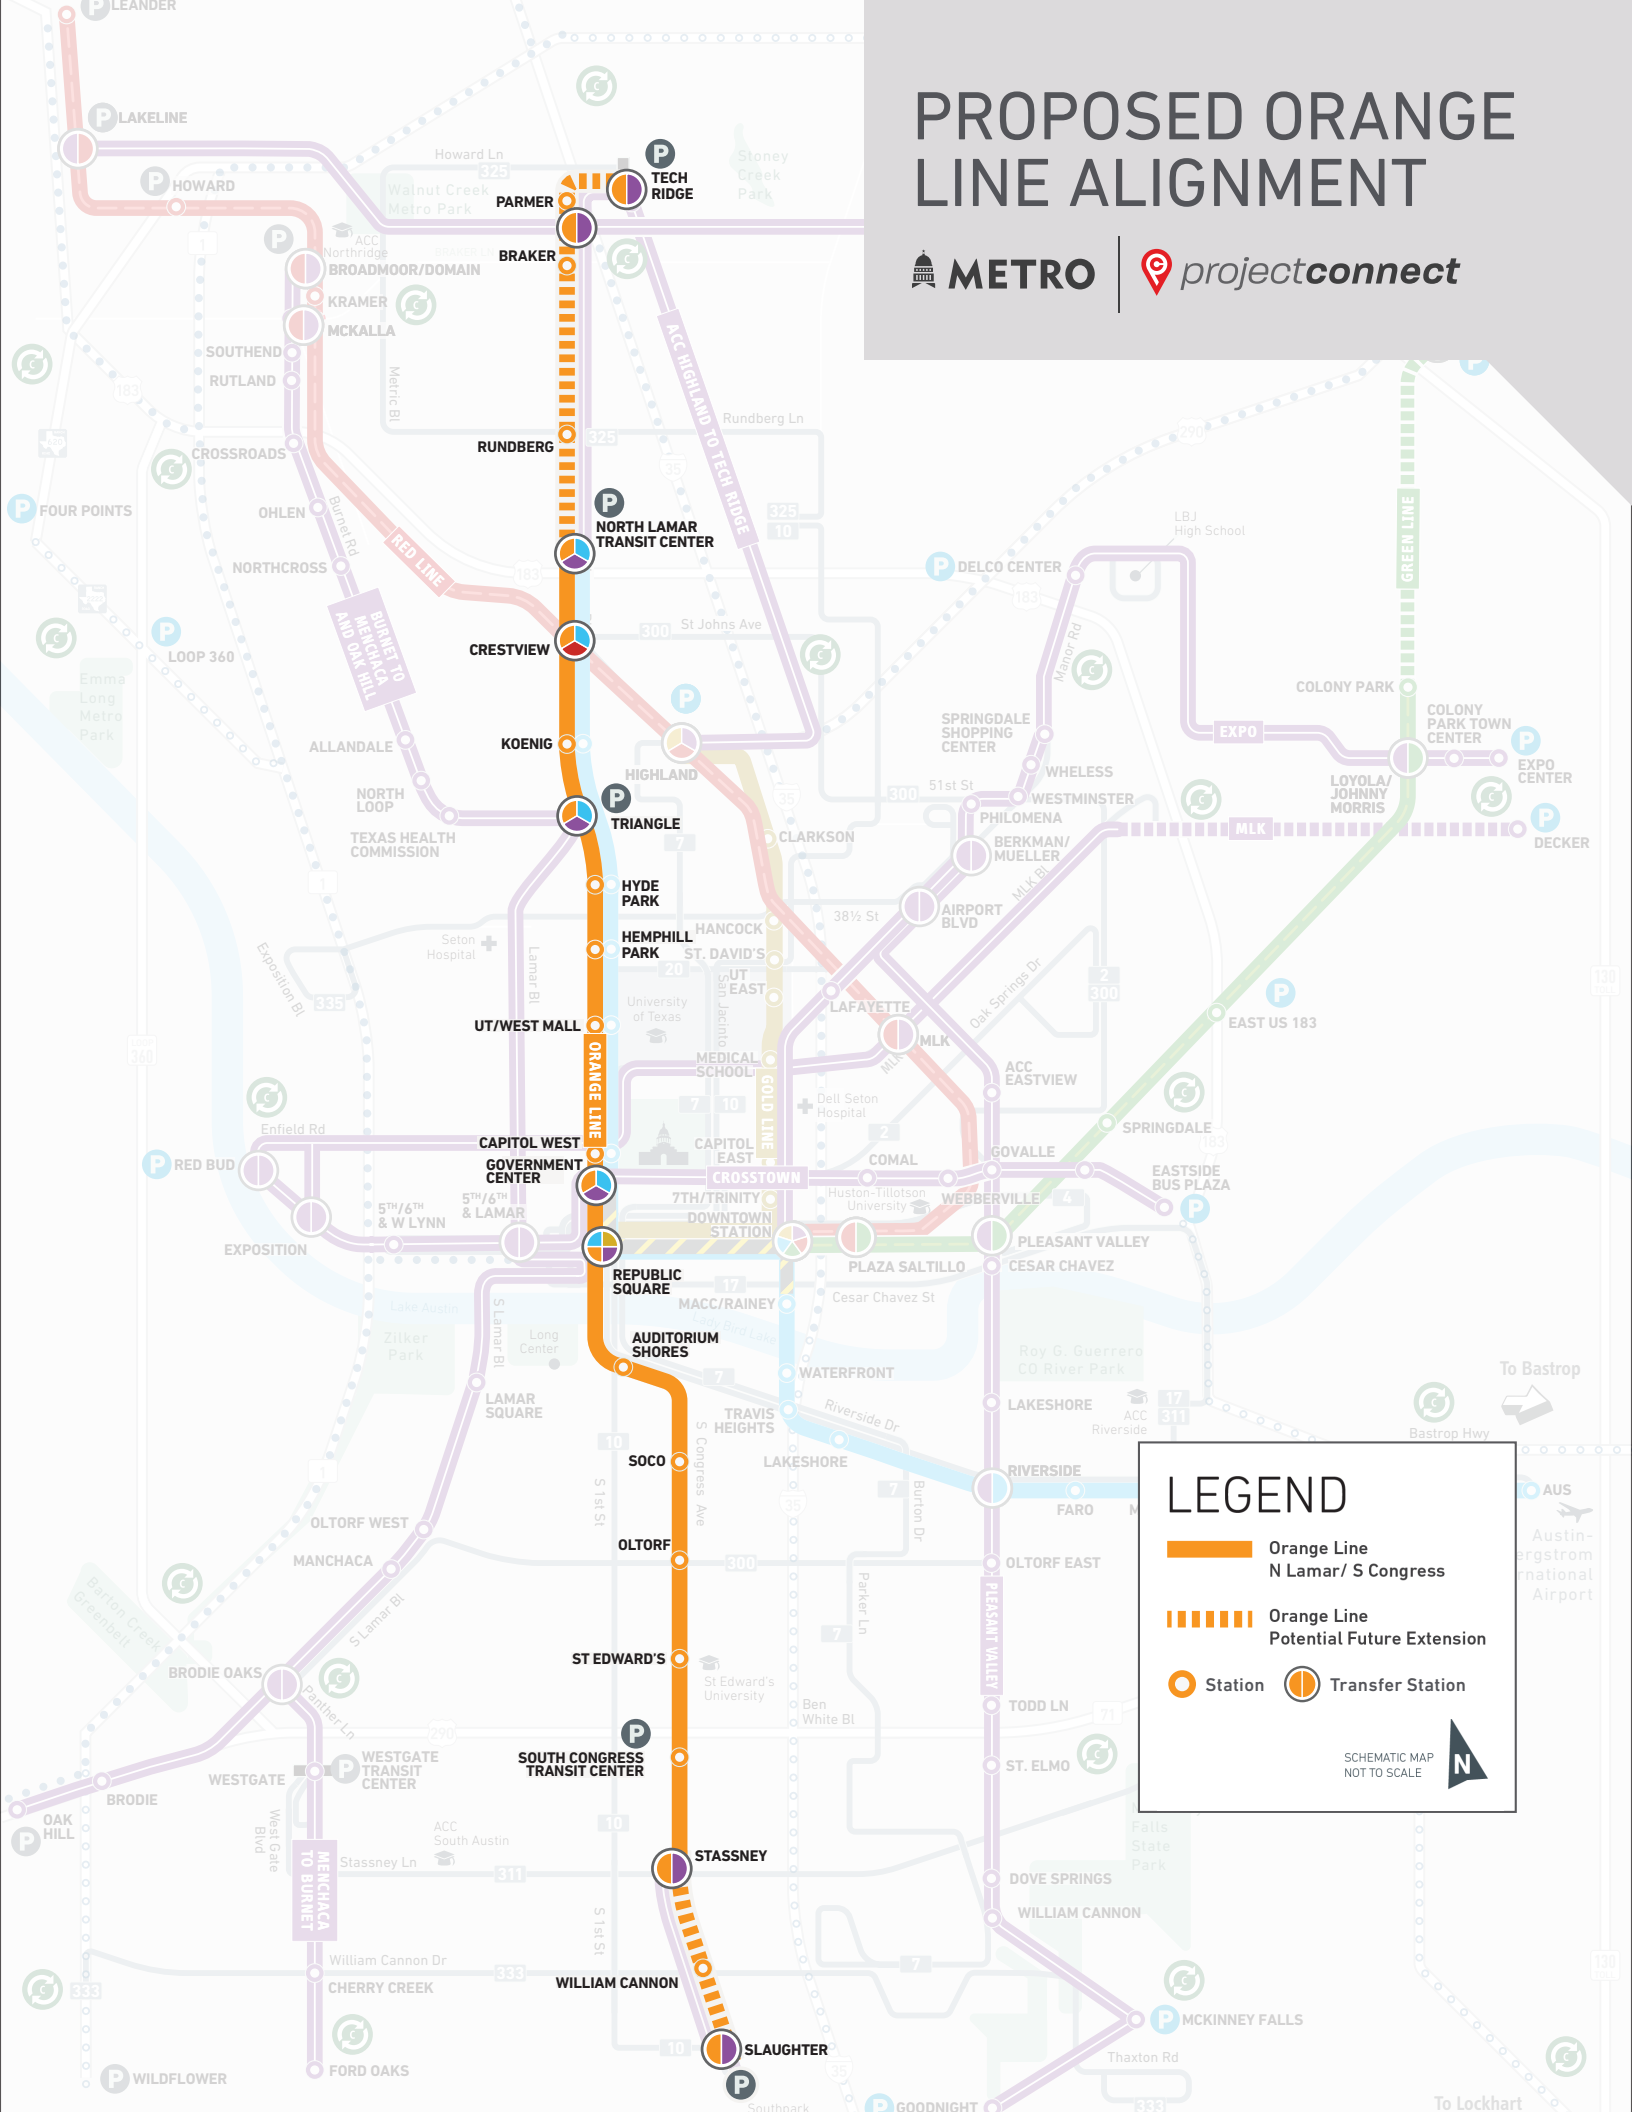

PROPOSED ORANGE LINE ALIGNMENT

LEGEND

- Orange Line
N Lamar/ S Congress
- Orange Line
Potential Future Extension
- Station
- Transfer Station

SCHEMATIC MAP
NOT TO SCALE