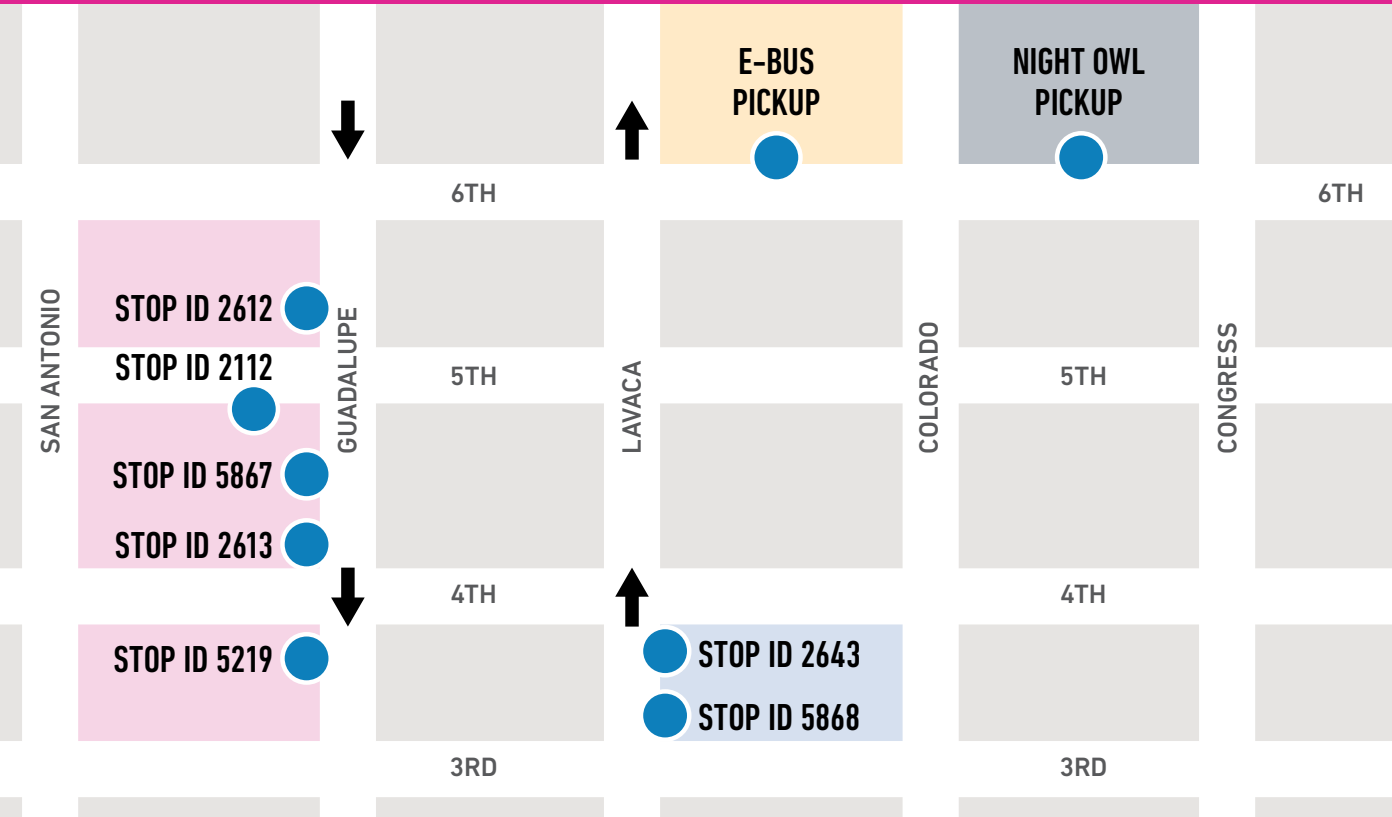

MAJOR DOWNTOWN STOPS MAP

Not sure where to go? You can catch buses to most parts of the city from our **MAJOR DOWNTOWN STOPS** shown on the map below.

REPUBLIC SQUARE (GUADALUPE) STOPS

STOP ID 2612

Route served: 985(NB)

STOP ID 2112

Routes served: 2(EB), 4(EB), 6(EB), 19(NB)

STOP ID 5867

Routes served: MetroRapid 801(SB) and 803(SB)

STOP ID 2613

Routes served: 1(SB), 3(SB), 7(SB), 10(SB), 20(SB), 30(SB), 483(SB), 486(SB)

STOP ID 5219

Routes served: 17(EB), 982(NB)

REPUBLIC SQUARE (LAVACA) STOPS

STOP ID 2643

Routes served: 1(NB), 3(NB), 7(NB), 10(NB), 20(NB), 30(NB)

STOP ID 5868

Routes served: MetroRapid 801(NB) and 803(NB)

E-BUS PICKUP

Routes served: 410(NB), 411(SB), 412(NB)

NIGHT OWL PICKUP

Routes served: 481(NB), 483(SB), 484(SB), 485(NB), 486(SB)